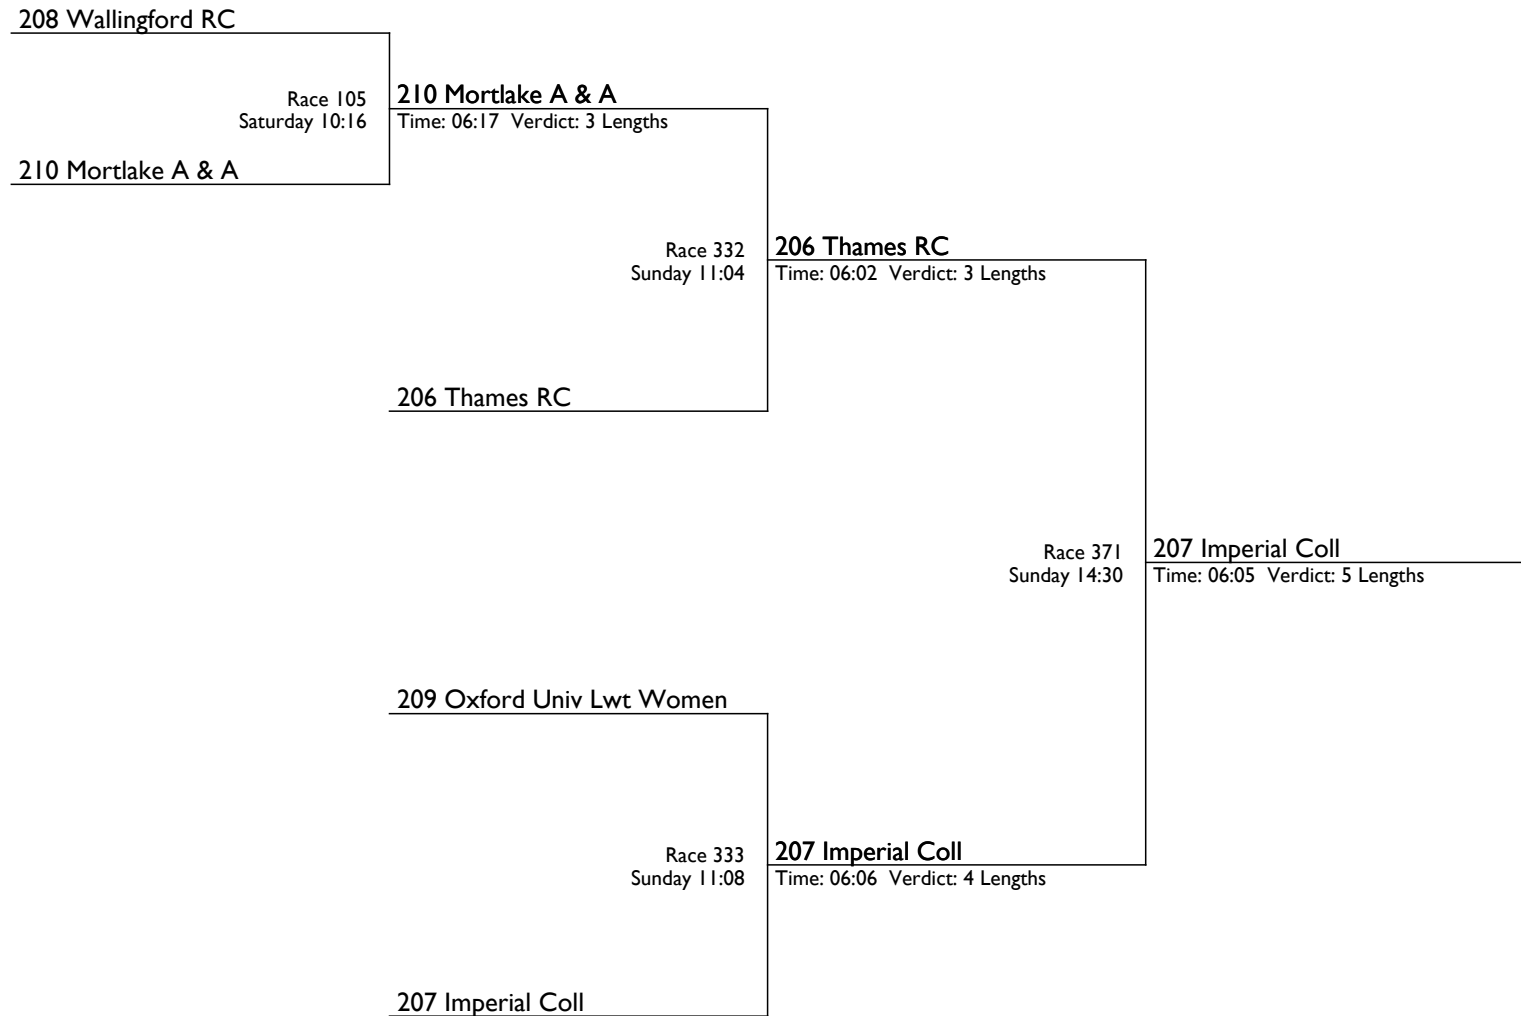

Henley Women's Regatta 2015

The Parkside Trophy

ELwt 2- | Elite Lightweight Pairs