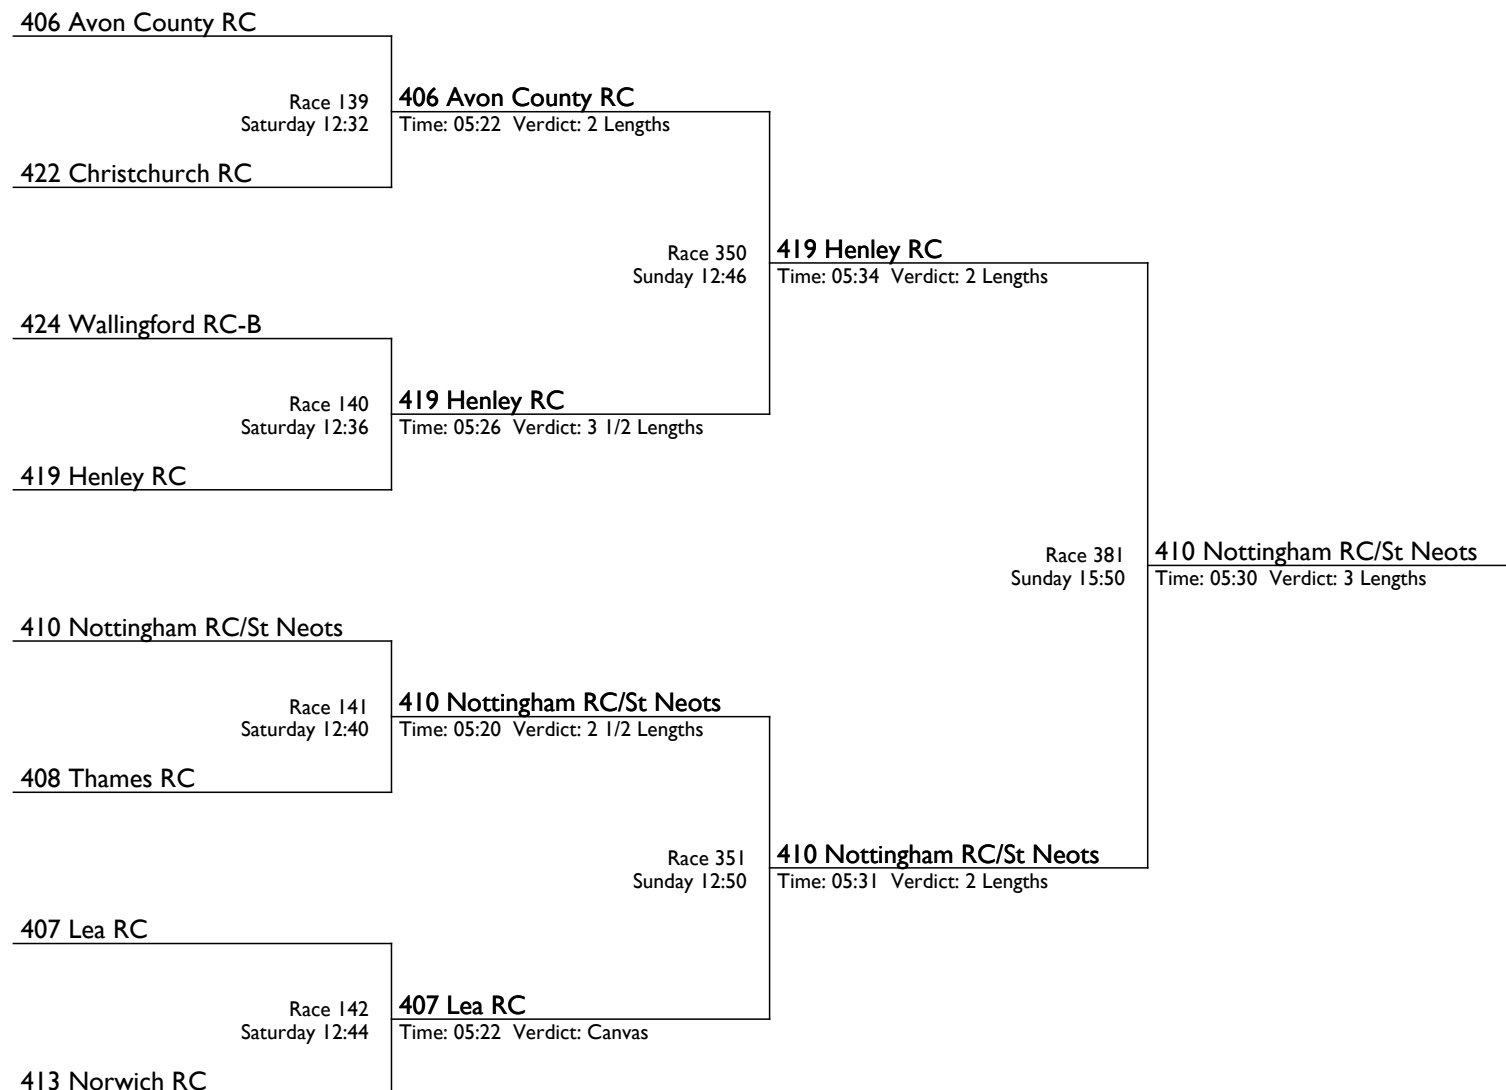

Henley Women's Regatta 2015

The Nina Padwick Trophy

J16 4x | Junior 16 Quadruple Sculls

Kindly sponsored by Nina Padwick