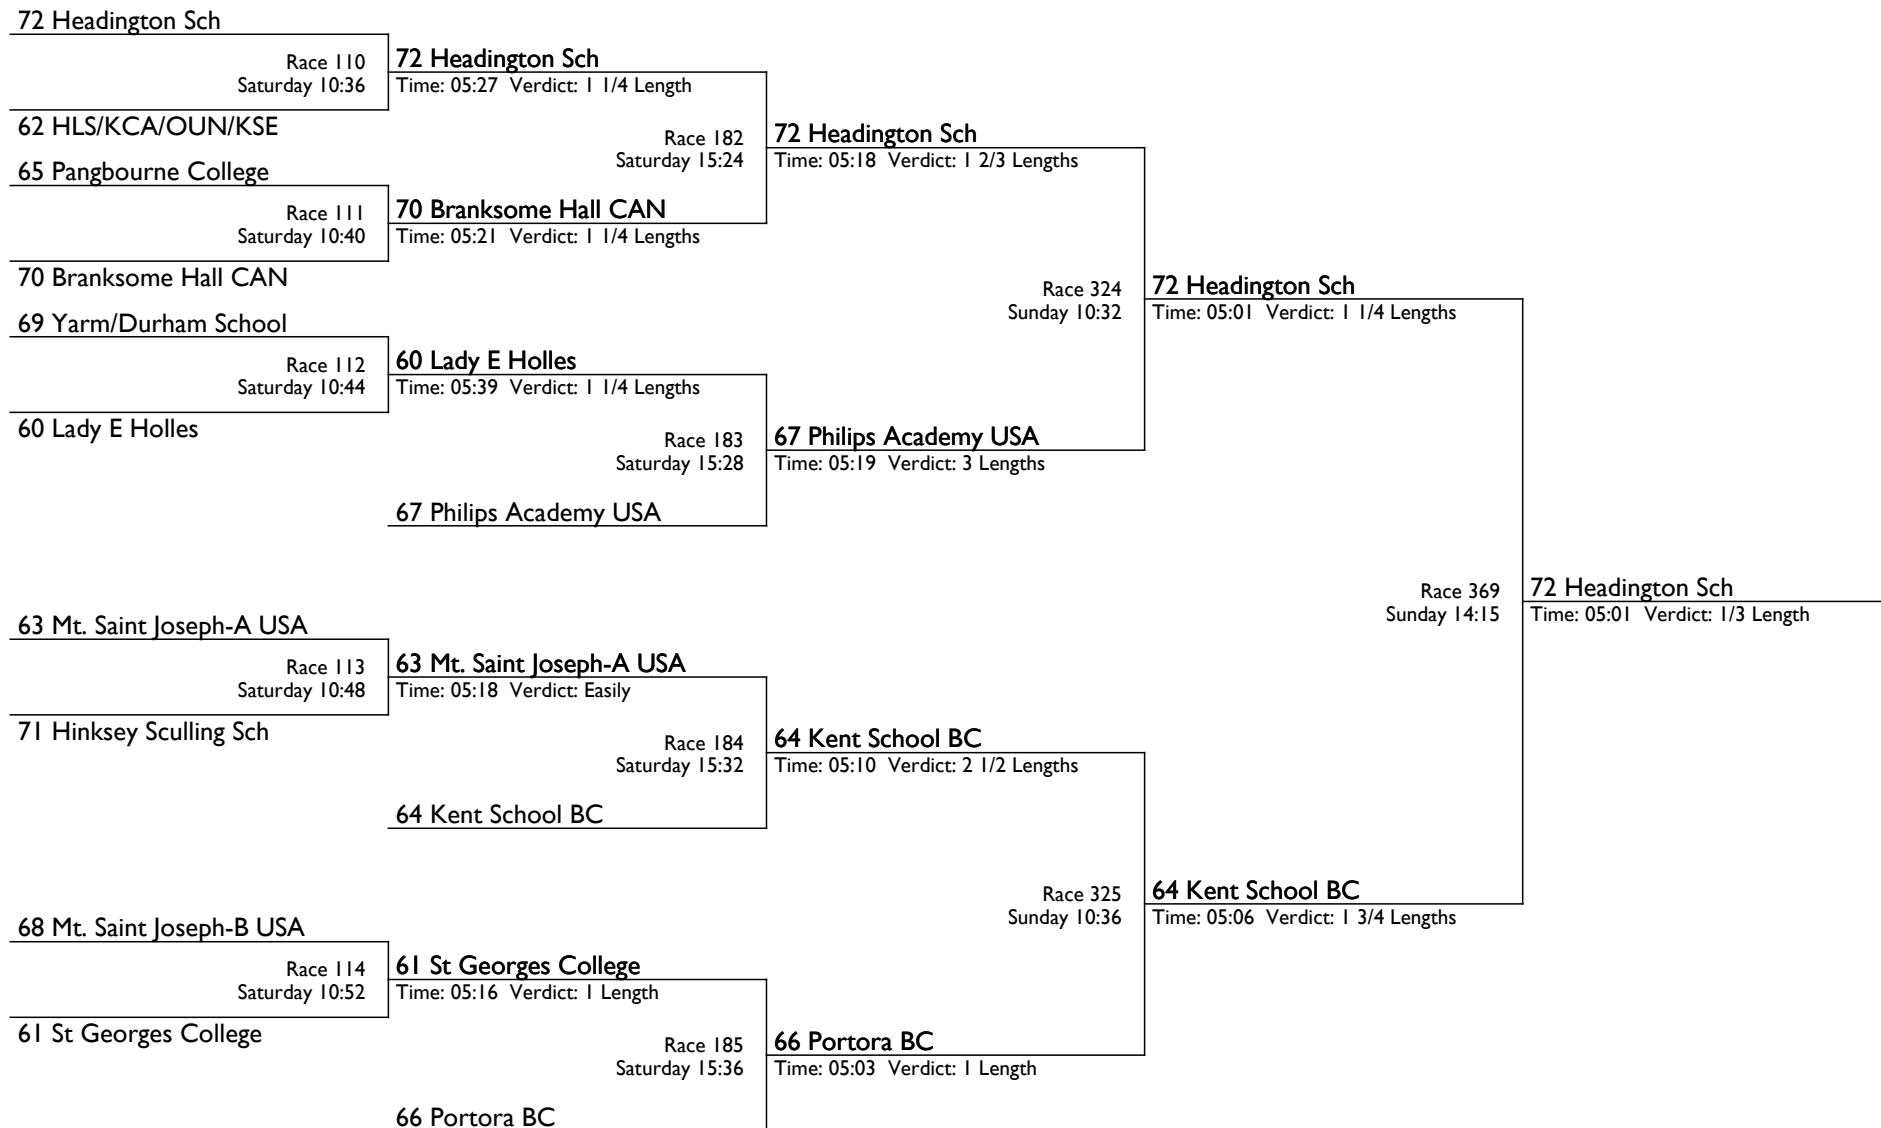

Henley Women's Regatta 2015

The Peabody Cup

J8 | School Junior Eights