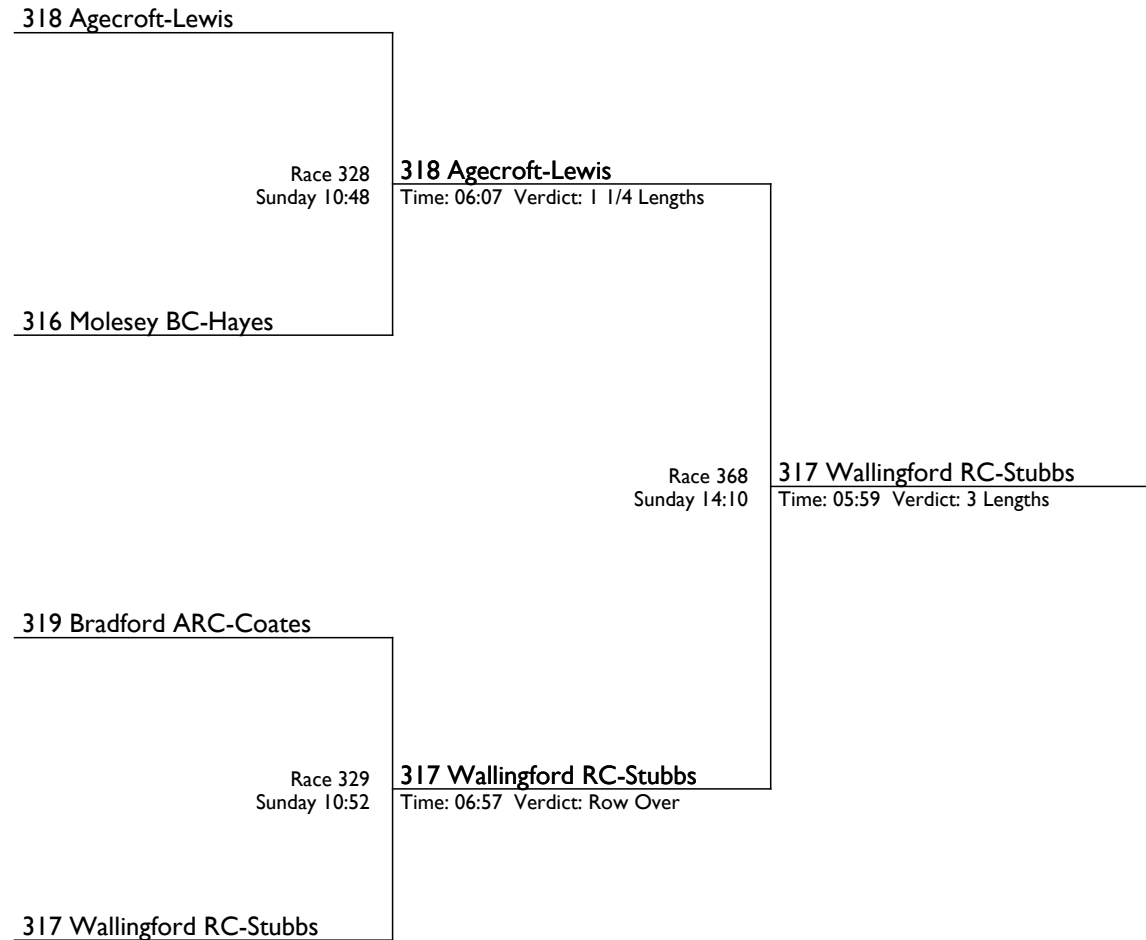

Henley Women's Regatta 2015

The Godfrey Rowports Cup

ELwt 1x | Elite Lightweight Single Sculls

Henley Women's Regatta 2015

The Frank V Harry Cup

S4+ | Senior Coxed Fours

Kindly sponsored by BP Collins LLP

| | | | |
|------------------------------|----------------------------|---|---|
| 83 Newcastle Univ | Race 123 Saturday 11:28 | 83 Newcastle Univ Time: 05:47 Verdict: 4 3/4 Lengths | |
| 78 Marlow RC | | | Race 202 Saturday 16:44 |
| 81 Univ Coll Lon BC | Race 124 Saturday 11:32 | 81 Univ Coll Lon BC Time: 05:46 Verdict: 1 Length | 83 Newcastle Univ Time: 05:34 Verdict: 1 1/3 Lengths |
| 80 London/Vesta | | | Race 326 Sunday 10:40 |
| 92 Brown University BC-B USA | Race 125 Saturday 11:36 | 90 Exeter Univ Time: 05:29 Verdict: 2 1/2 Lengths | 90 Exeter Univ Time: 05:27 Verdict: 3/4 Length |
| 90 Exeter Univ | | | Race 203 Saturday 16:48 |
| 89 Grosvenor RC, Chester | Race 126 Saturday 11:40 | 89 Grosvenor RC, Chester Time: 05:52 Verdict: Easily | 90 Exeter Univ Time: 05:31 Verdict: 4 1/2 Lengths |
| 85 Army RC | | | Race 370 Sunday 14:20 |
| 88 Tideway Scullers Sch | Race 131 Saturday 12:00 | 88 Tideway Scullers Sch Time: 05:36 Verdict: 2/3 Length | 82 Thames RC Time: 05:30 Verdict: 3 Lengths |
| 84 Clydesdale ARC | | | Race 204 Saturday 16:52 |
| 82 Thames RC | Race 132 Saturday 12:04 | 82 Thames RC Time: 05:33 Verdict: Easily | 82 Thames RC Time: 05:29 Verdict: 3 3/4 Lengths |
| 93 University of Tulsa-B USA | | | Race 327 Sunday 10:44 |
| 86 University of Tulsa-A USA | Race 133 Saturday 12:08 | 86 University of Tulsa-A USA Time: 05:39 Verdict: 3 Lengths | 82 Thames RC Time: 05:29 Verdict: |
| 87 City of Oxford | | | Race 205 Saturday 16:56 |
| 77 Brown University BC-A USA | Race 134 Saturday 12:12 | 77 Brown University BC-A USA Time: 05:28 Verdict: 1 1/4 Lengths | 77 Brown University BC-A USA Time: 05:32 Verdict: 3 1/4 Lengths |
| 79 Lea/ Vesta | | | |