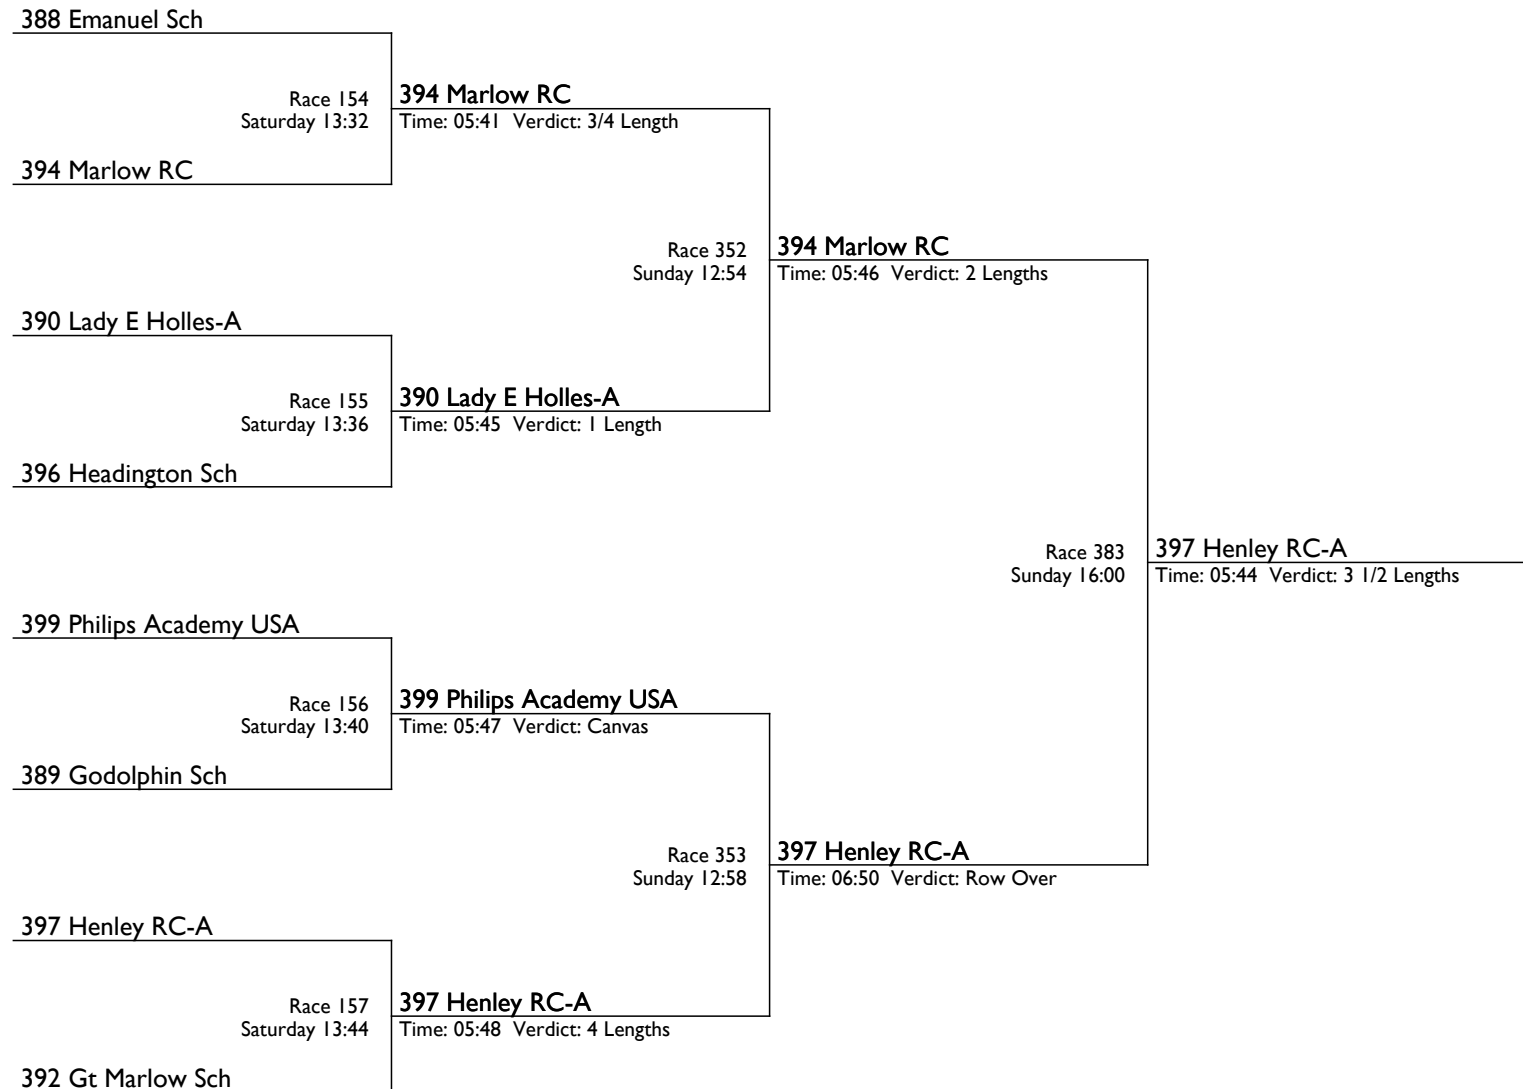

Henley Women's Regatta 2015

The West End ARA Trophy

J16 4+ | Junior 16 Coxed Fours

Kindly sponsored by Get Berkshire Active