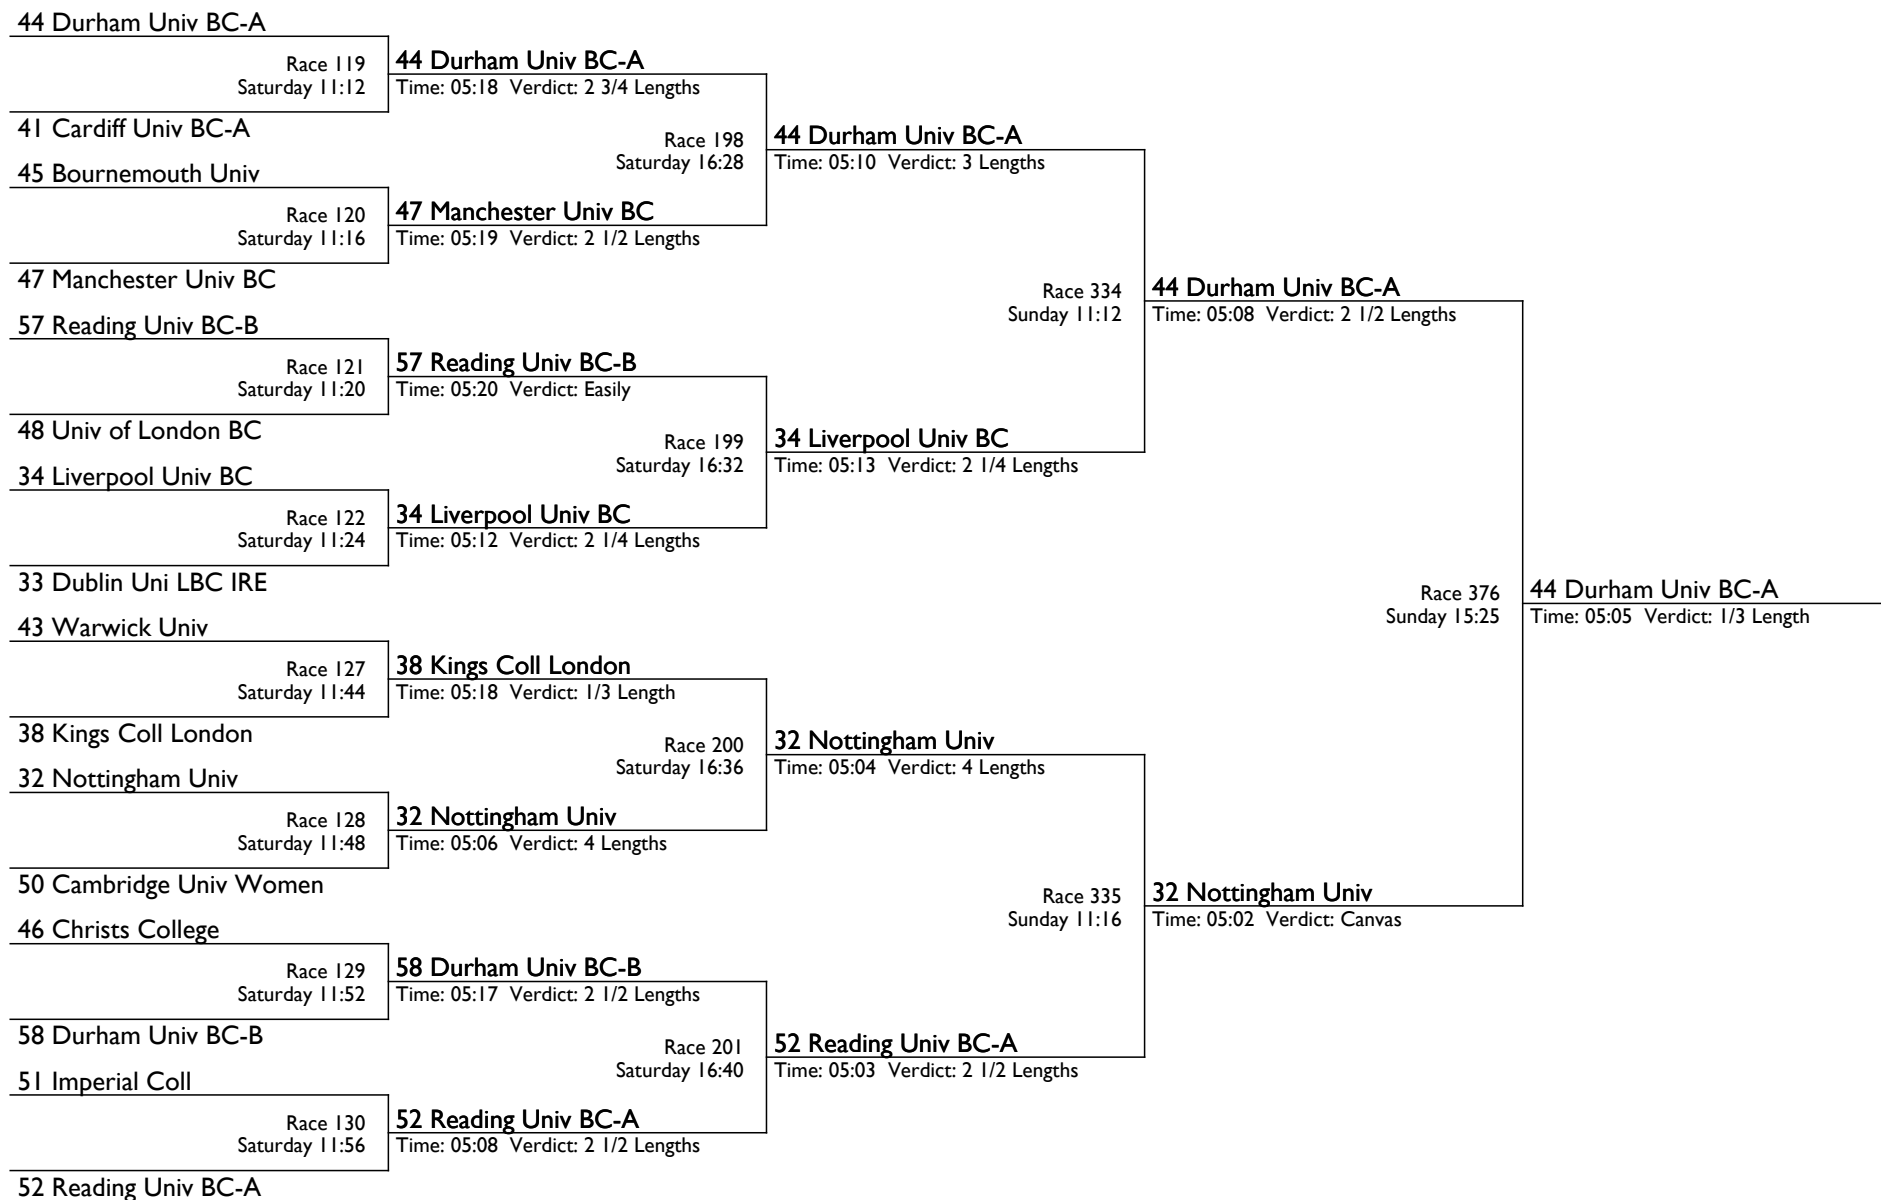

Henley Women's Regatta 2015

The Copas Cup

A8 | Intermediate Academic Eights

Kindly sponsored by Copas Partnership