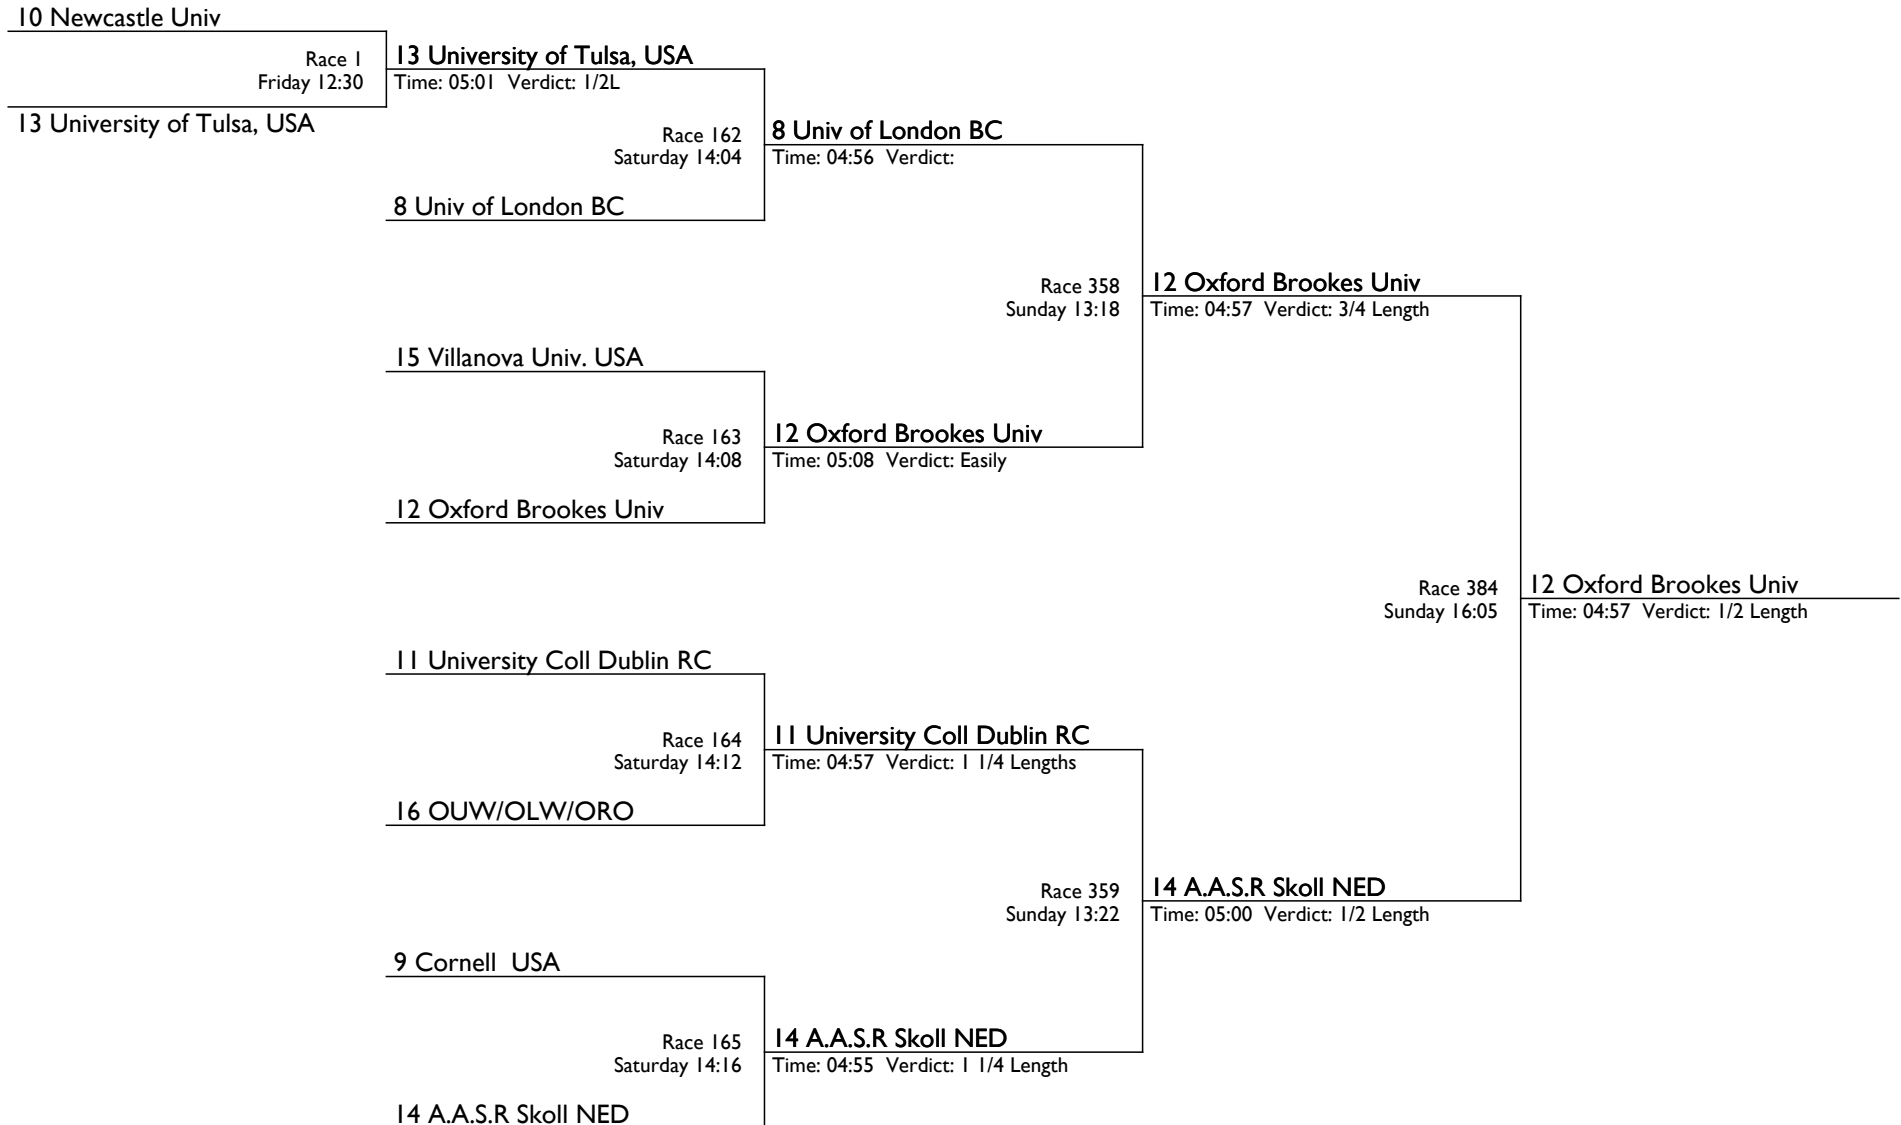

Henley Women's Regatta 2015

The GP Jefferies Memorial Trophy

S8 | Senior Eights