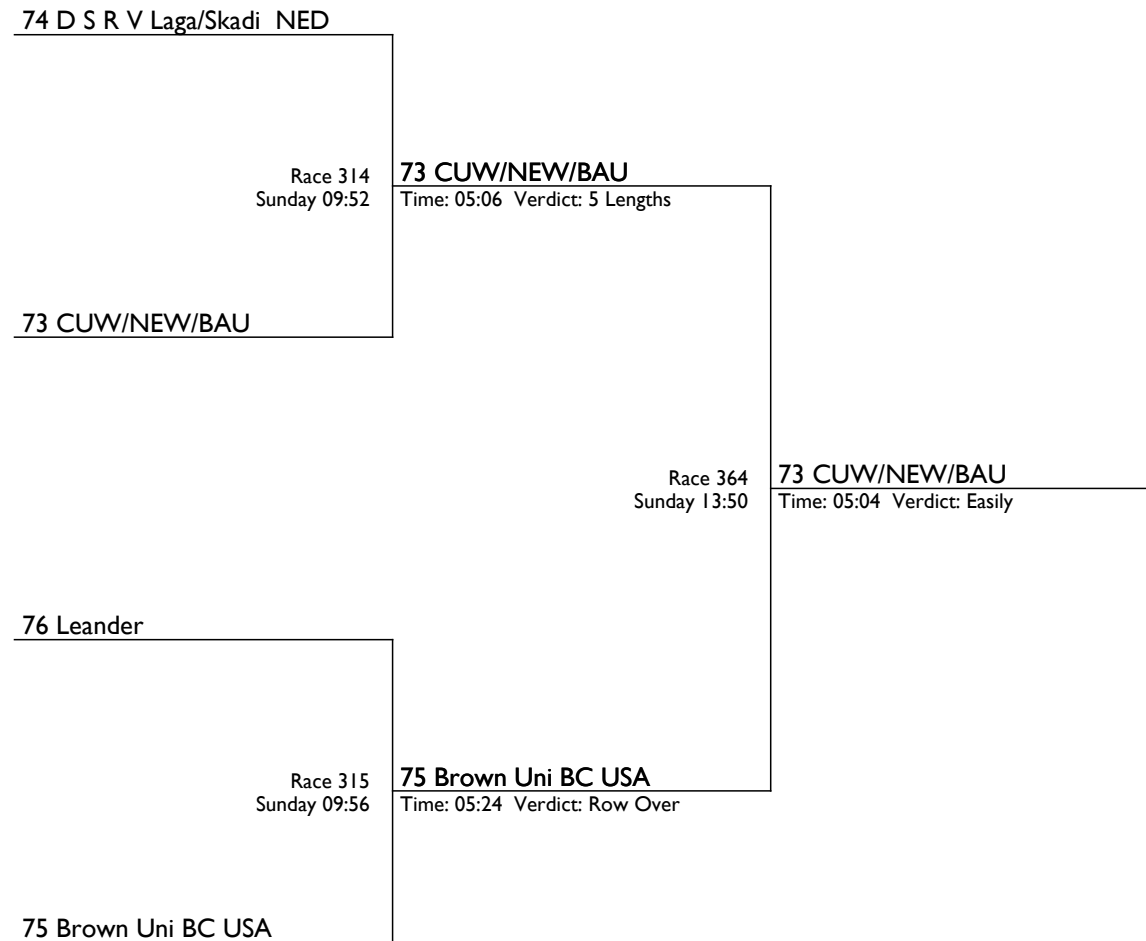

256 Wallingford RC

Time: 05:42 Verdict: 1 1/2 Lengths

253 UL/Molesey BC

Time: 05:34 Verdict: 1 1/4 Lengths

Henley Women's Regatta 2015

The Avril Vellacott Cup

E4- | Elite Coxless Fours

Henley Women's Regatta 2015