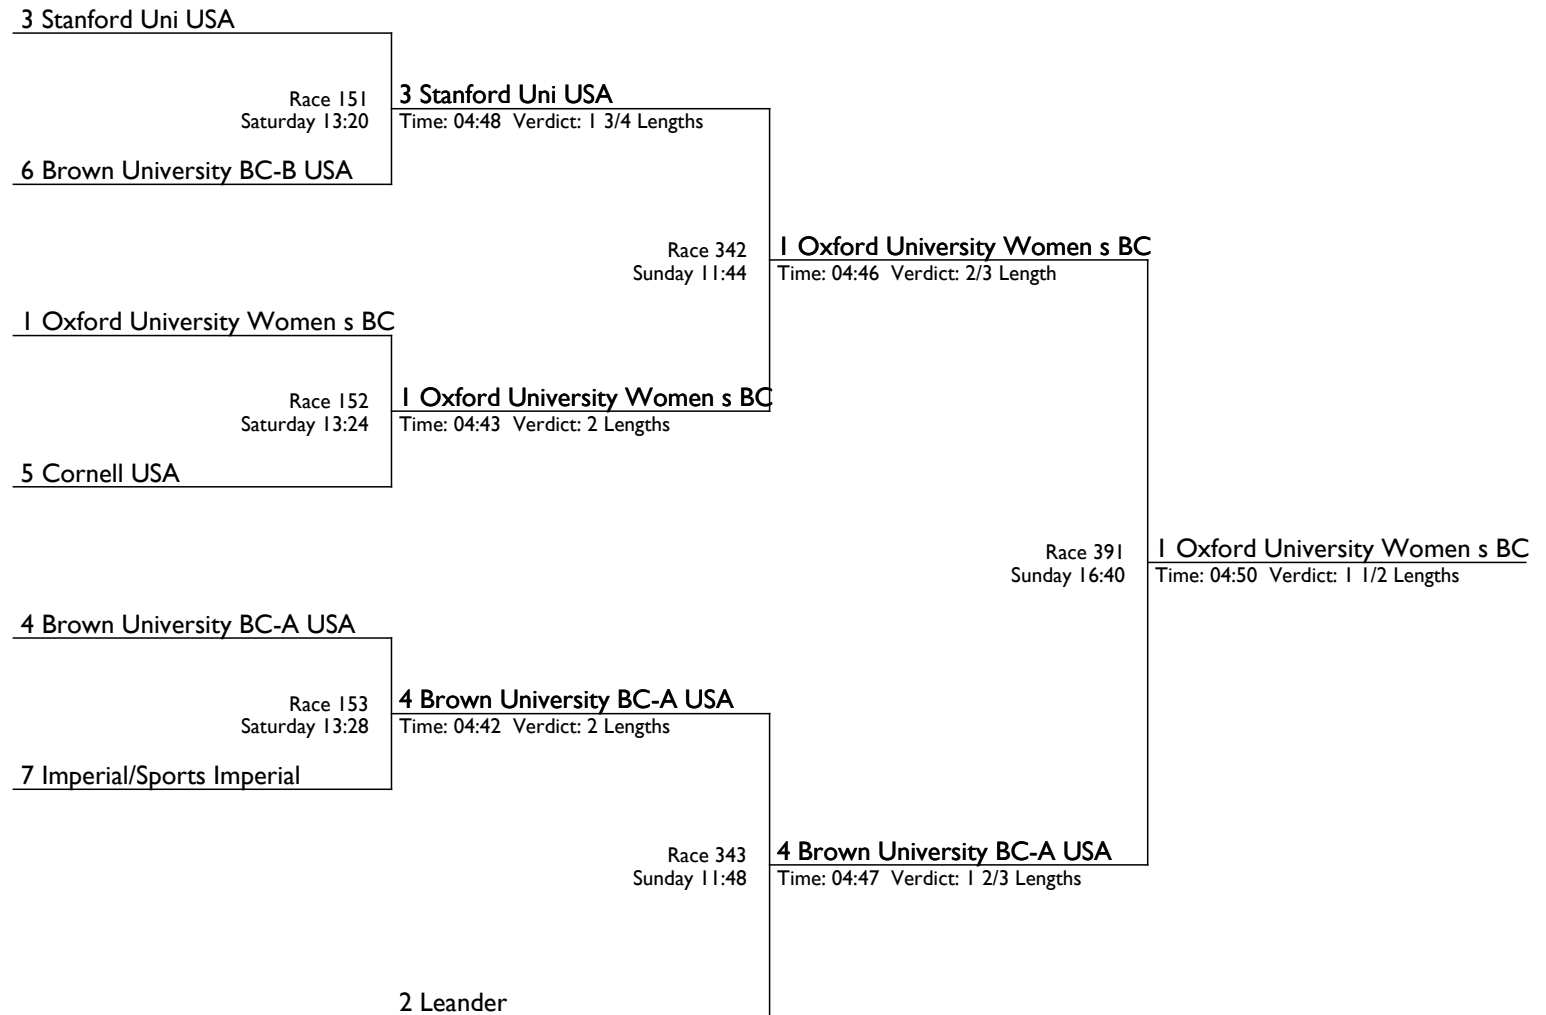

Henley Women's Regatta 2015

The Ron Needs Challenge Cup

E8 | Elite Eights