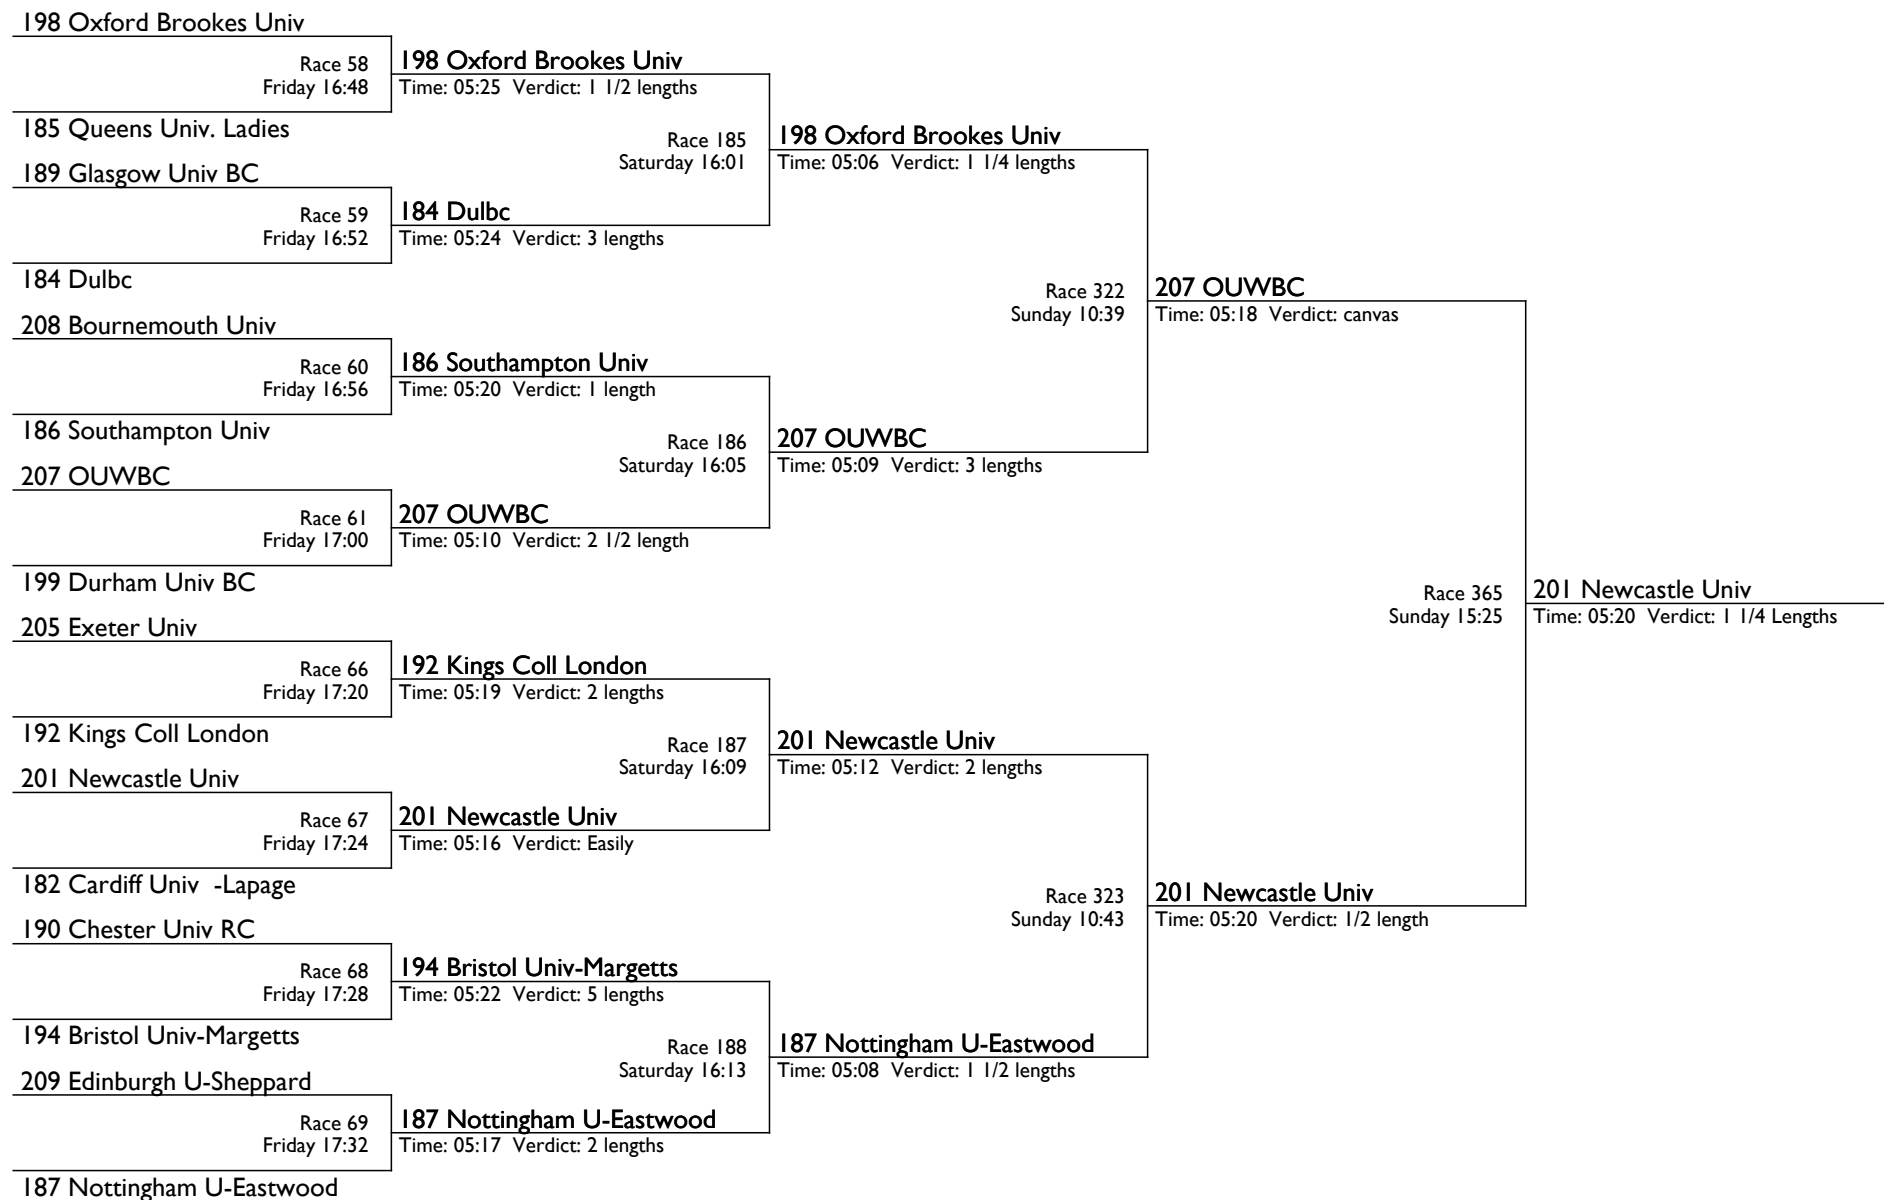

Henley Womens Regatta

The Sharp Cup

A8 | Intermediate Academic Eights

Kindly sponsored by Sharp