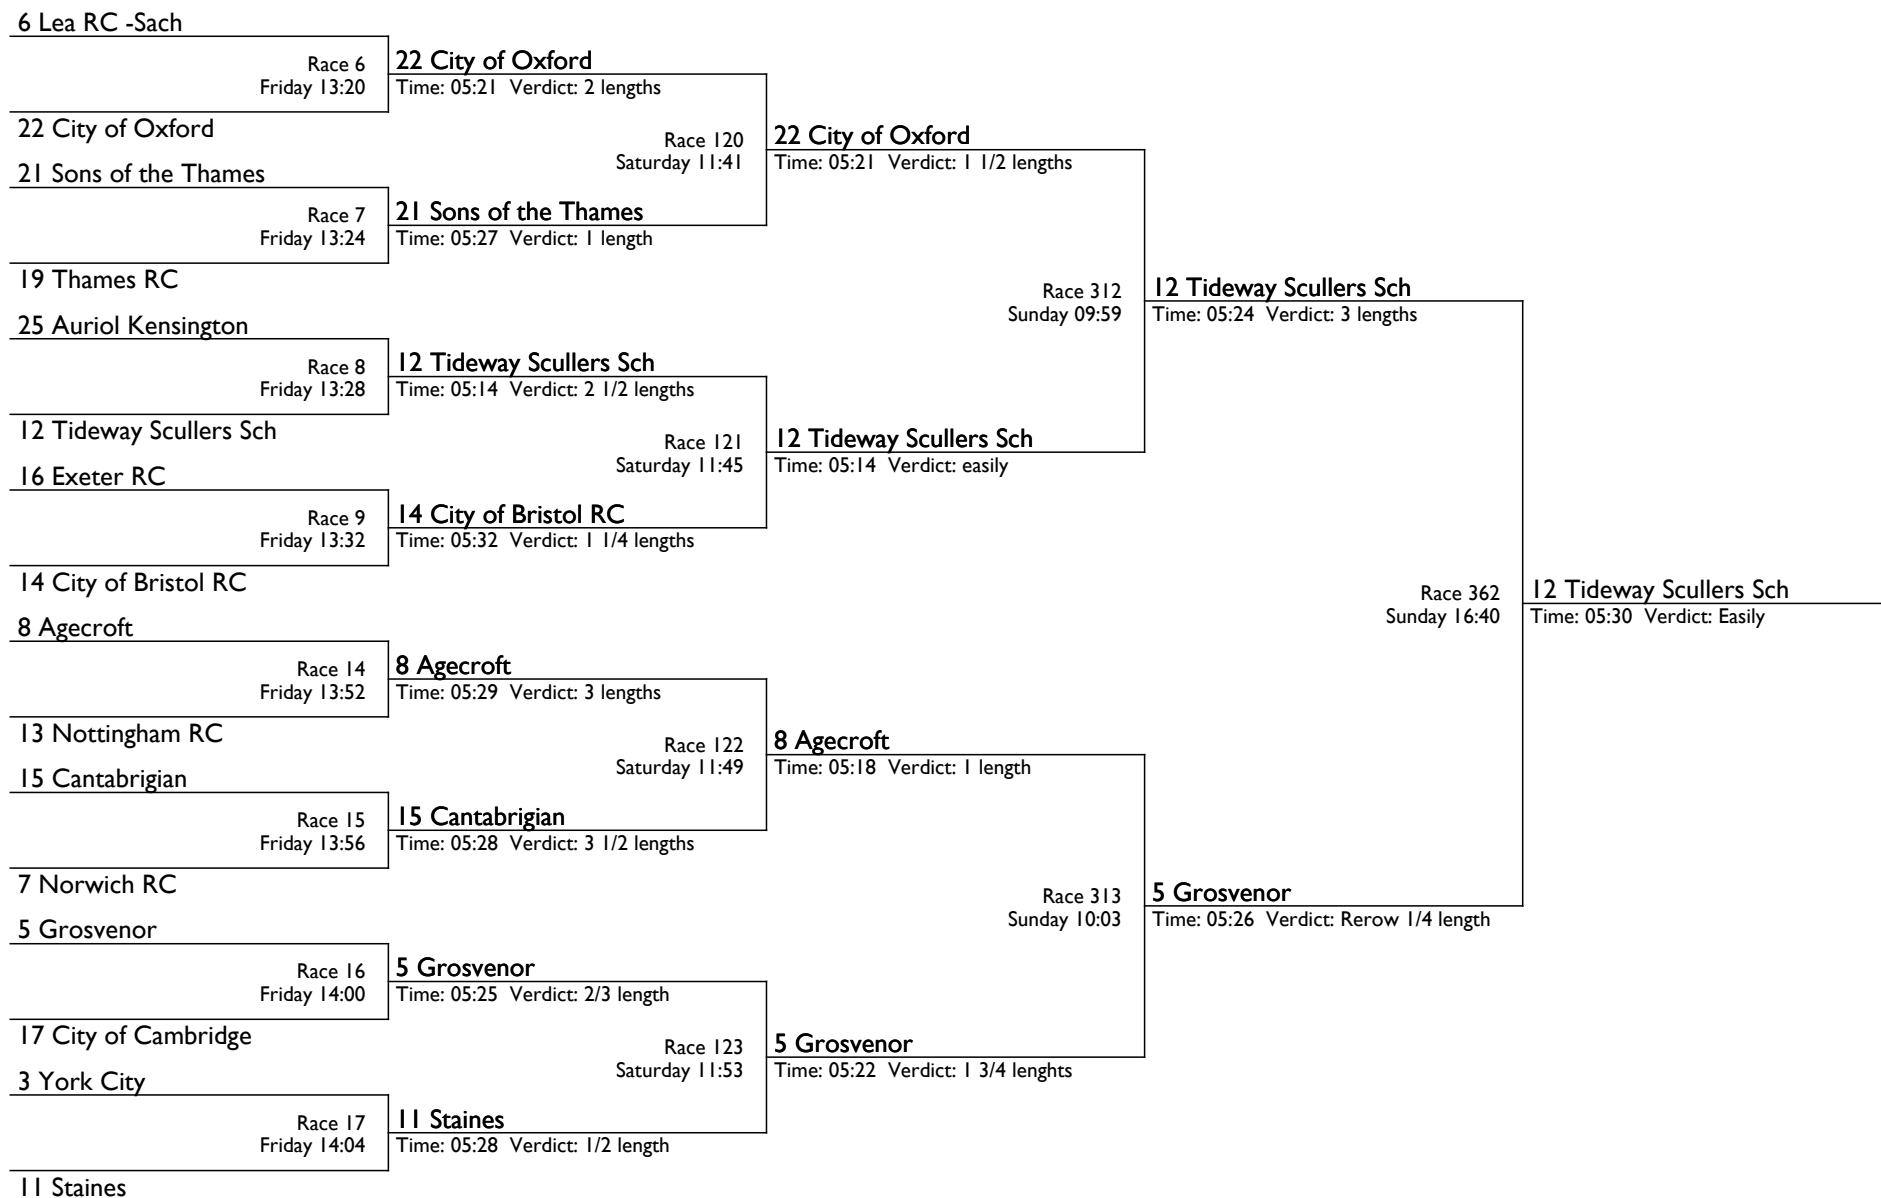

Time: 05:51 Verdict: 2 lengths

Race 104
Saturday 10:37

123 Worcester Univ

Time: 05:40 Verdict: Half Length

Henley Womens Regatta

The Invesco Perpetual Challenge Cup

C8 | Intermediate Club Eights

Kindly sponsored by Invesco Perpetual