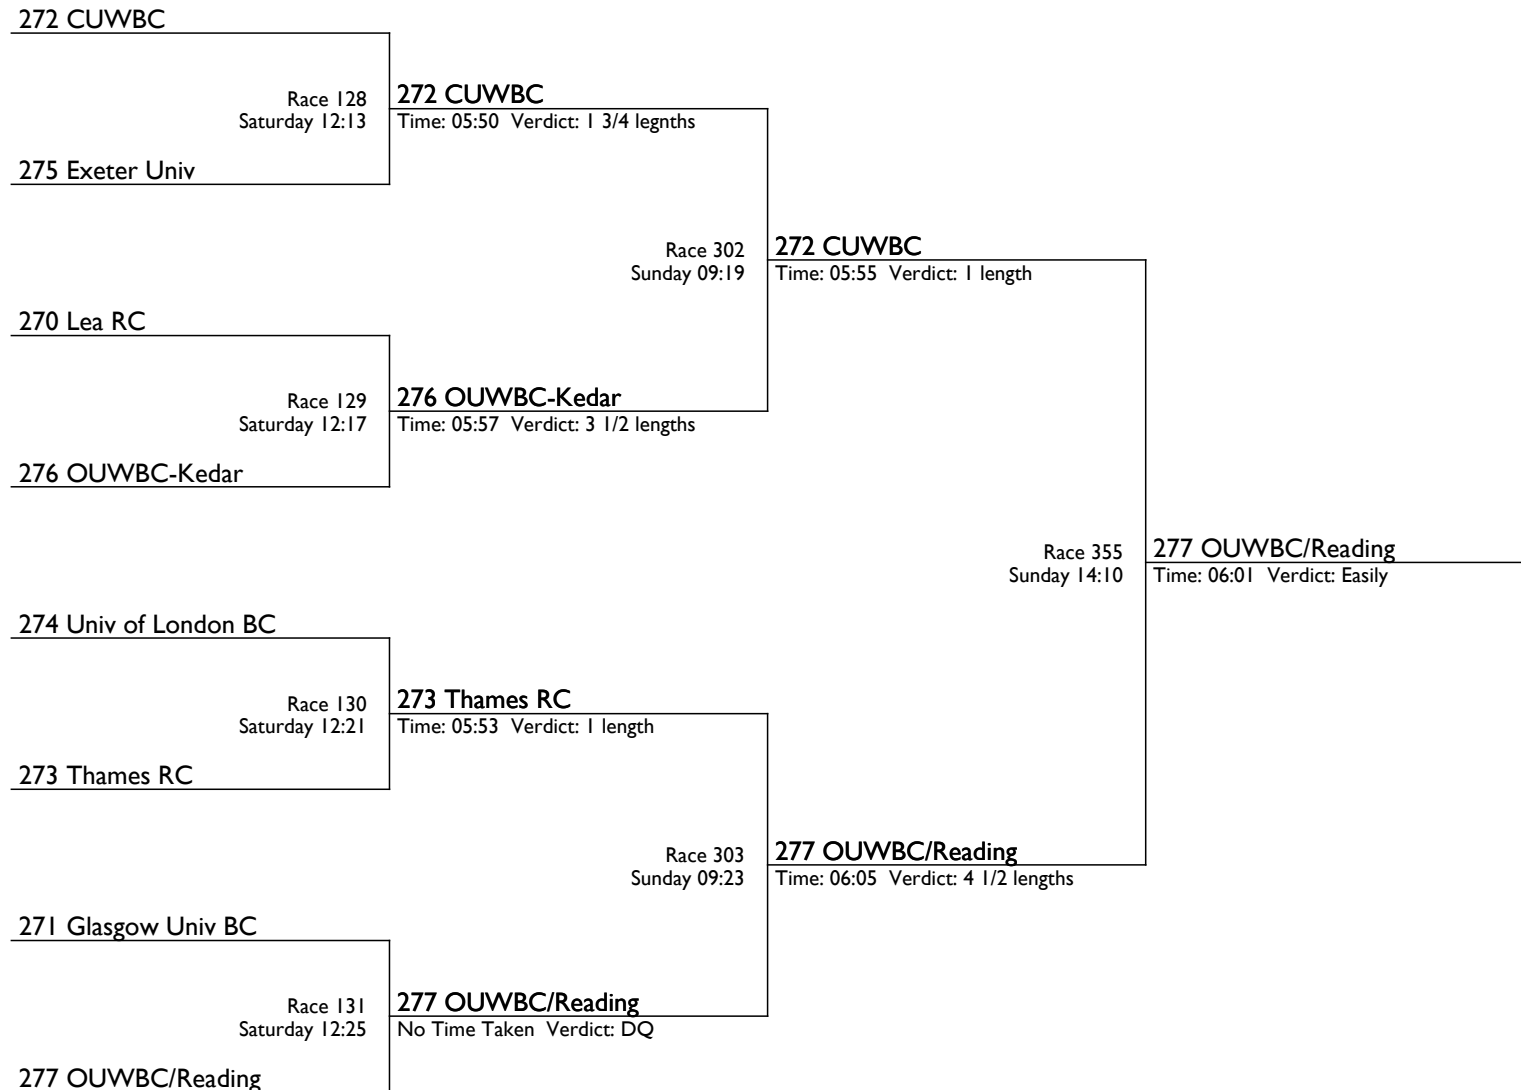

Henley Womens Regatta

The Redgrave Challenge Vase

E2- | Elite Pairs

Kindly sponsored by Sir Steve & Lady Ann Redgrave