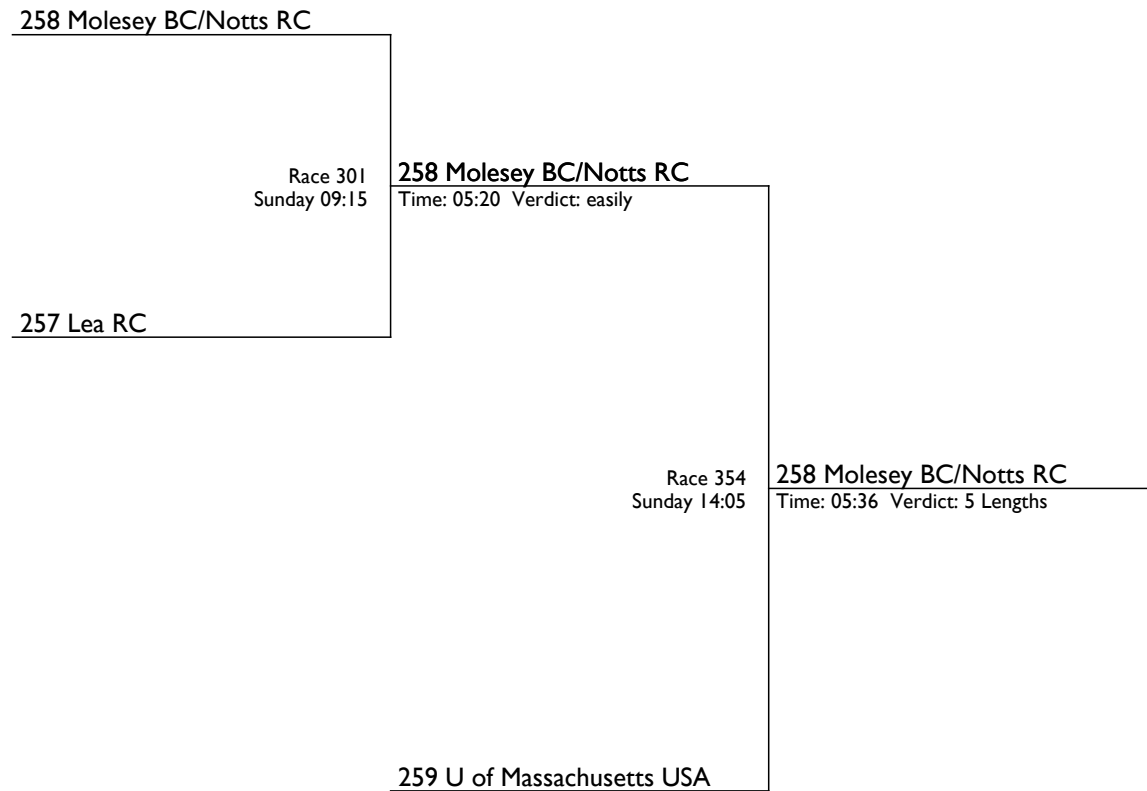

Henley Womens Regatta

The Haslam Trophy

ELwt 2x | Elite Lightweight Double Sculls

Kindly sponsored by Wentworth House Partnership

Henley Womens Regatta

The Avril Vellacott Cup

E4- | Elite Coxless Fours

Henley Womens Regatta