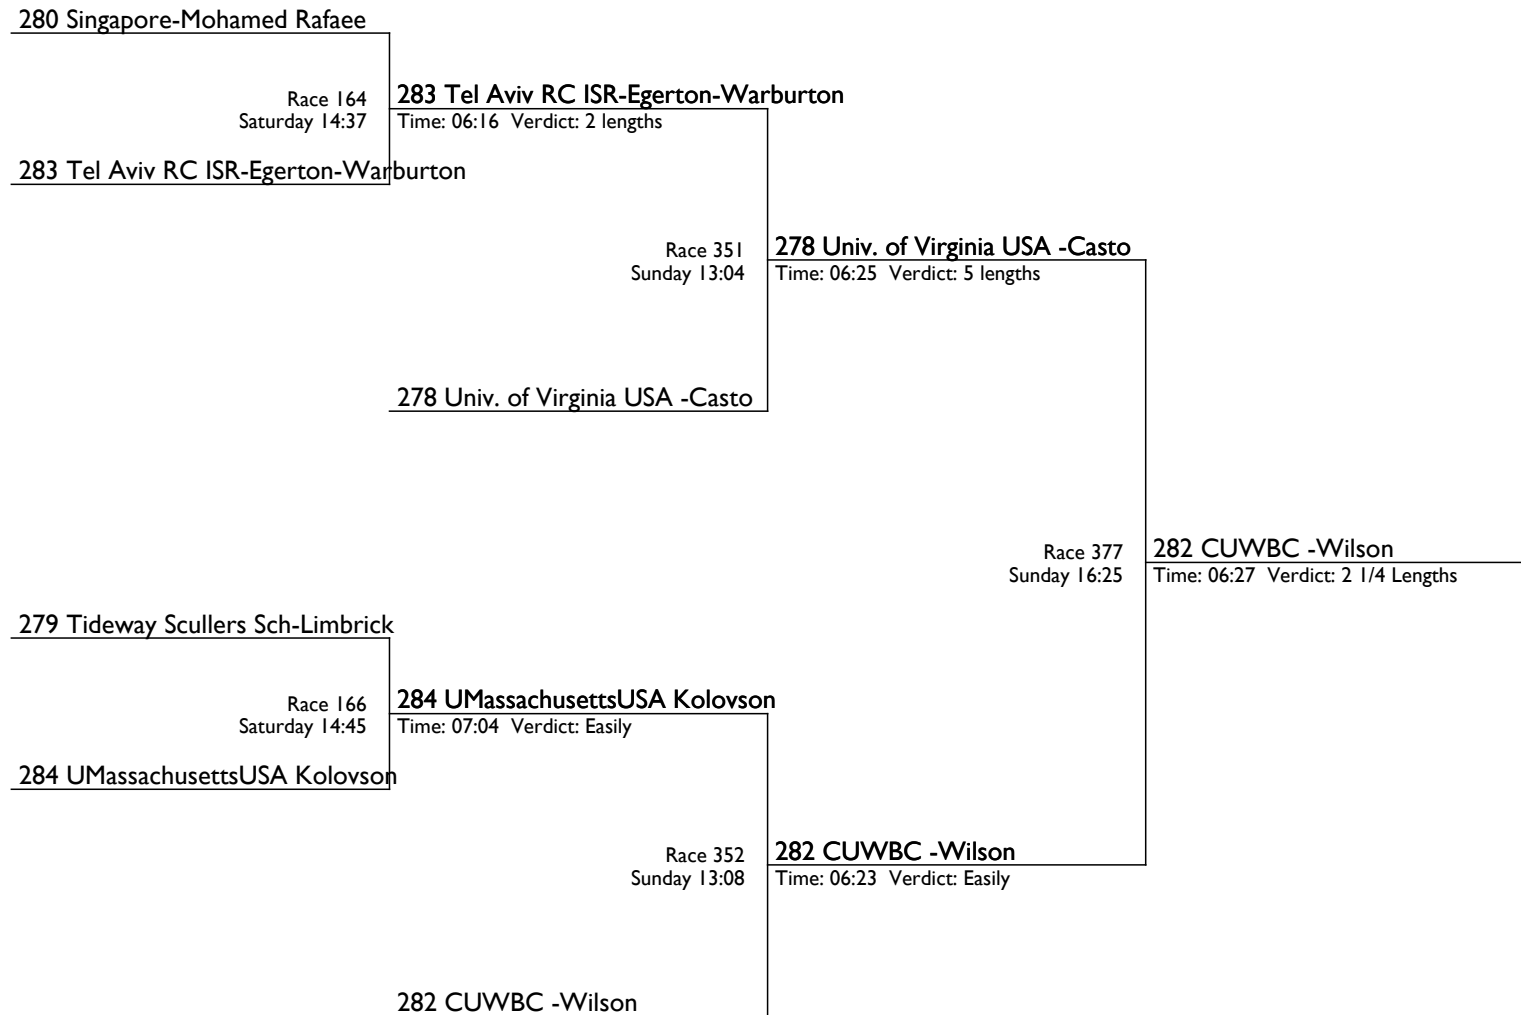

Henley Womens Regatta

The George Innes Cup

E1x | Elite Single Sculls

Kindly sponsored by Leander Club