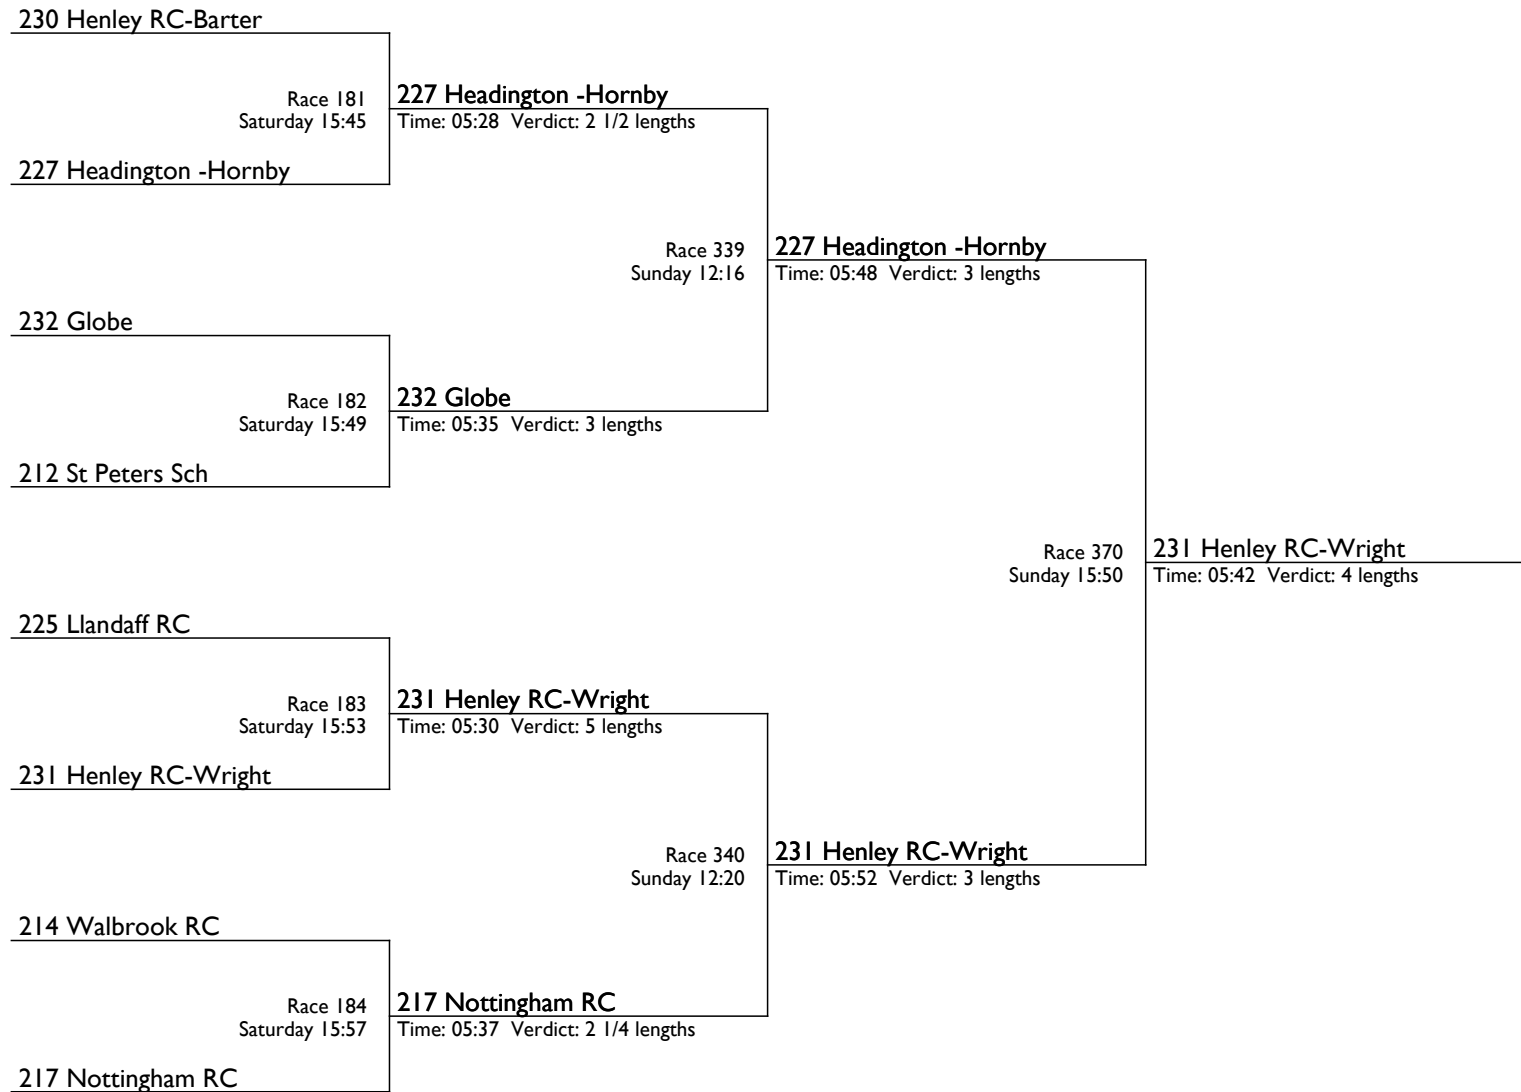

Henley Womens Regatta

The Nina Padwick Trophy

J16 4x | Junior 16 Quadruple Sculls

Kindly sponsored by Nina Padwick