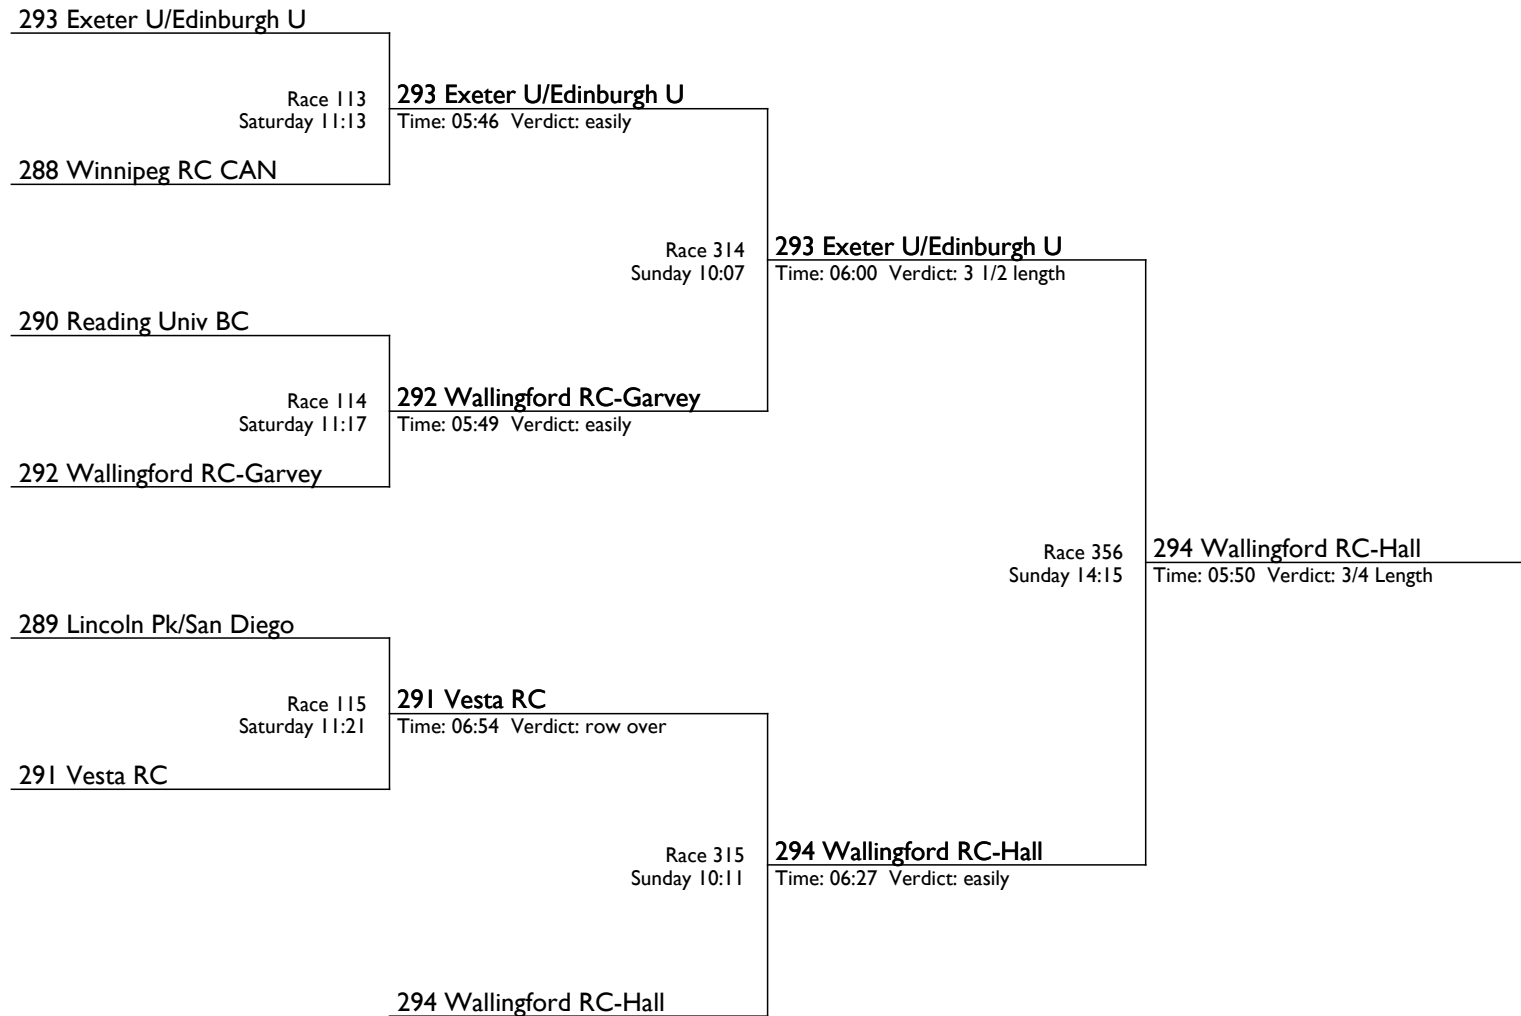

Henley Womens Regatta

The Haslam Trophy

ELwt 2x | Elite Lightweight Double Sculls

Kindly sponsored by Wentworth House Partnership

Henley Womens Regatta

The Avril Vellacott Cup

E4- | Elite Coxless Fours

Henley Womens Regatta