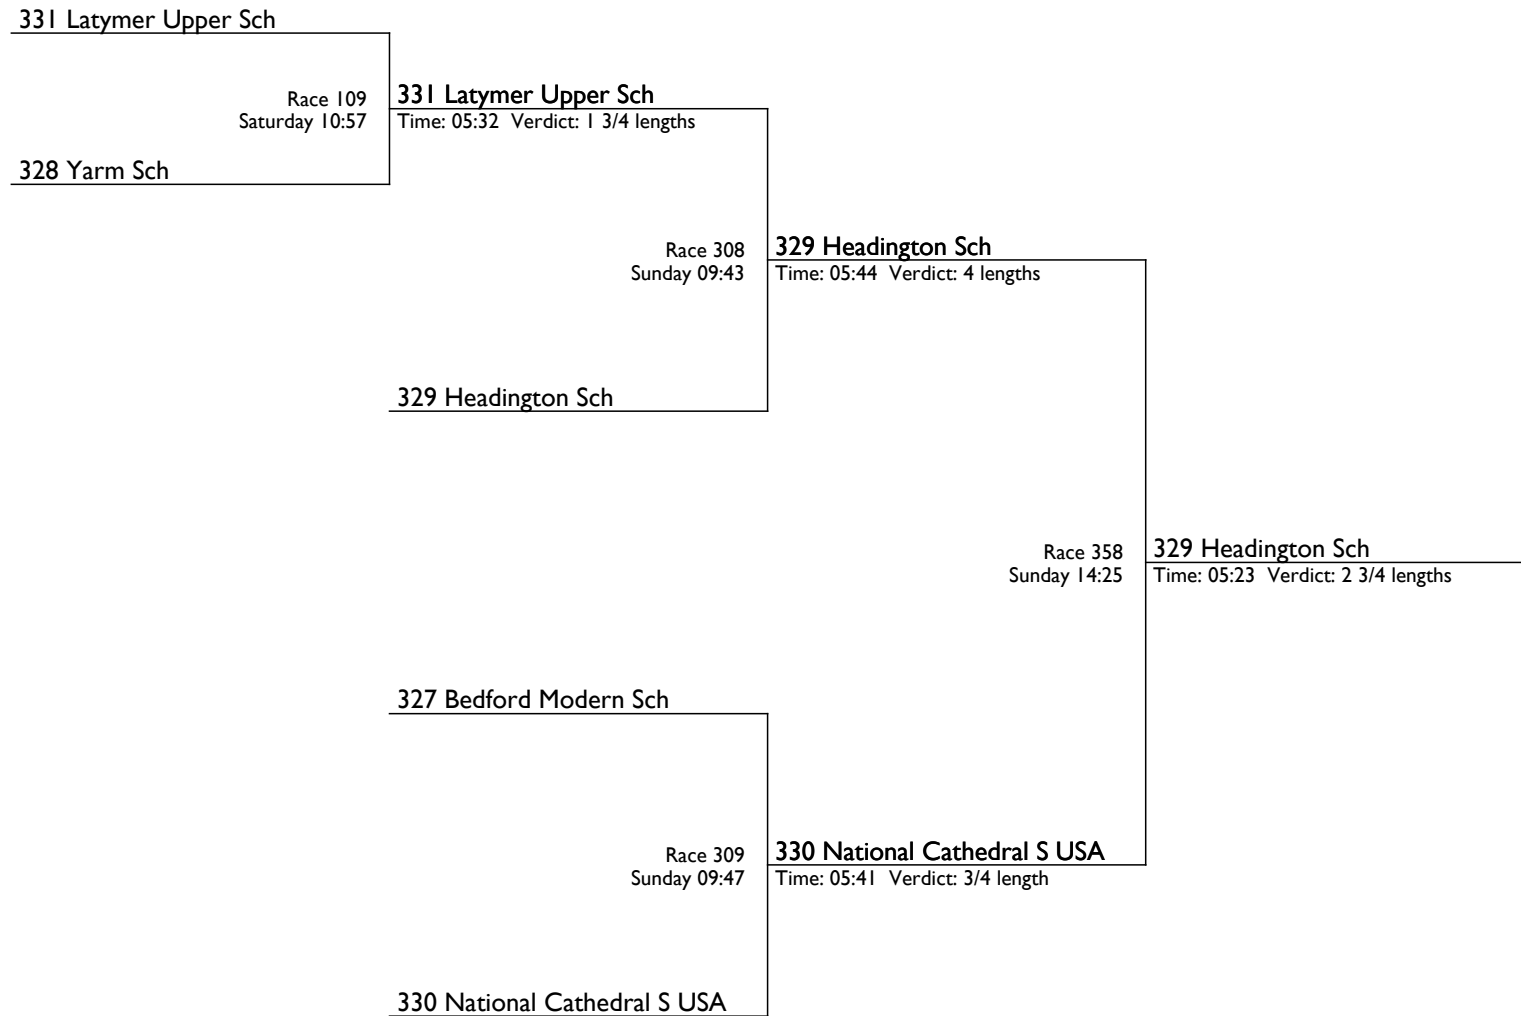

Henley Womens Regatta

The Peabody Cup

J8 | School Junior Eights

Kindly sponsored by Star Capital Partners