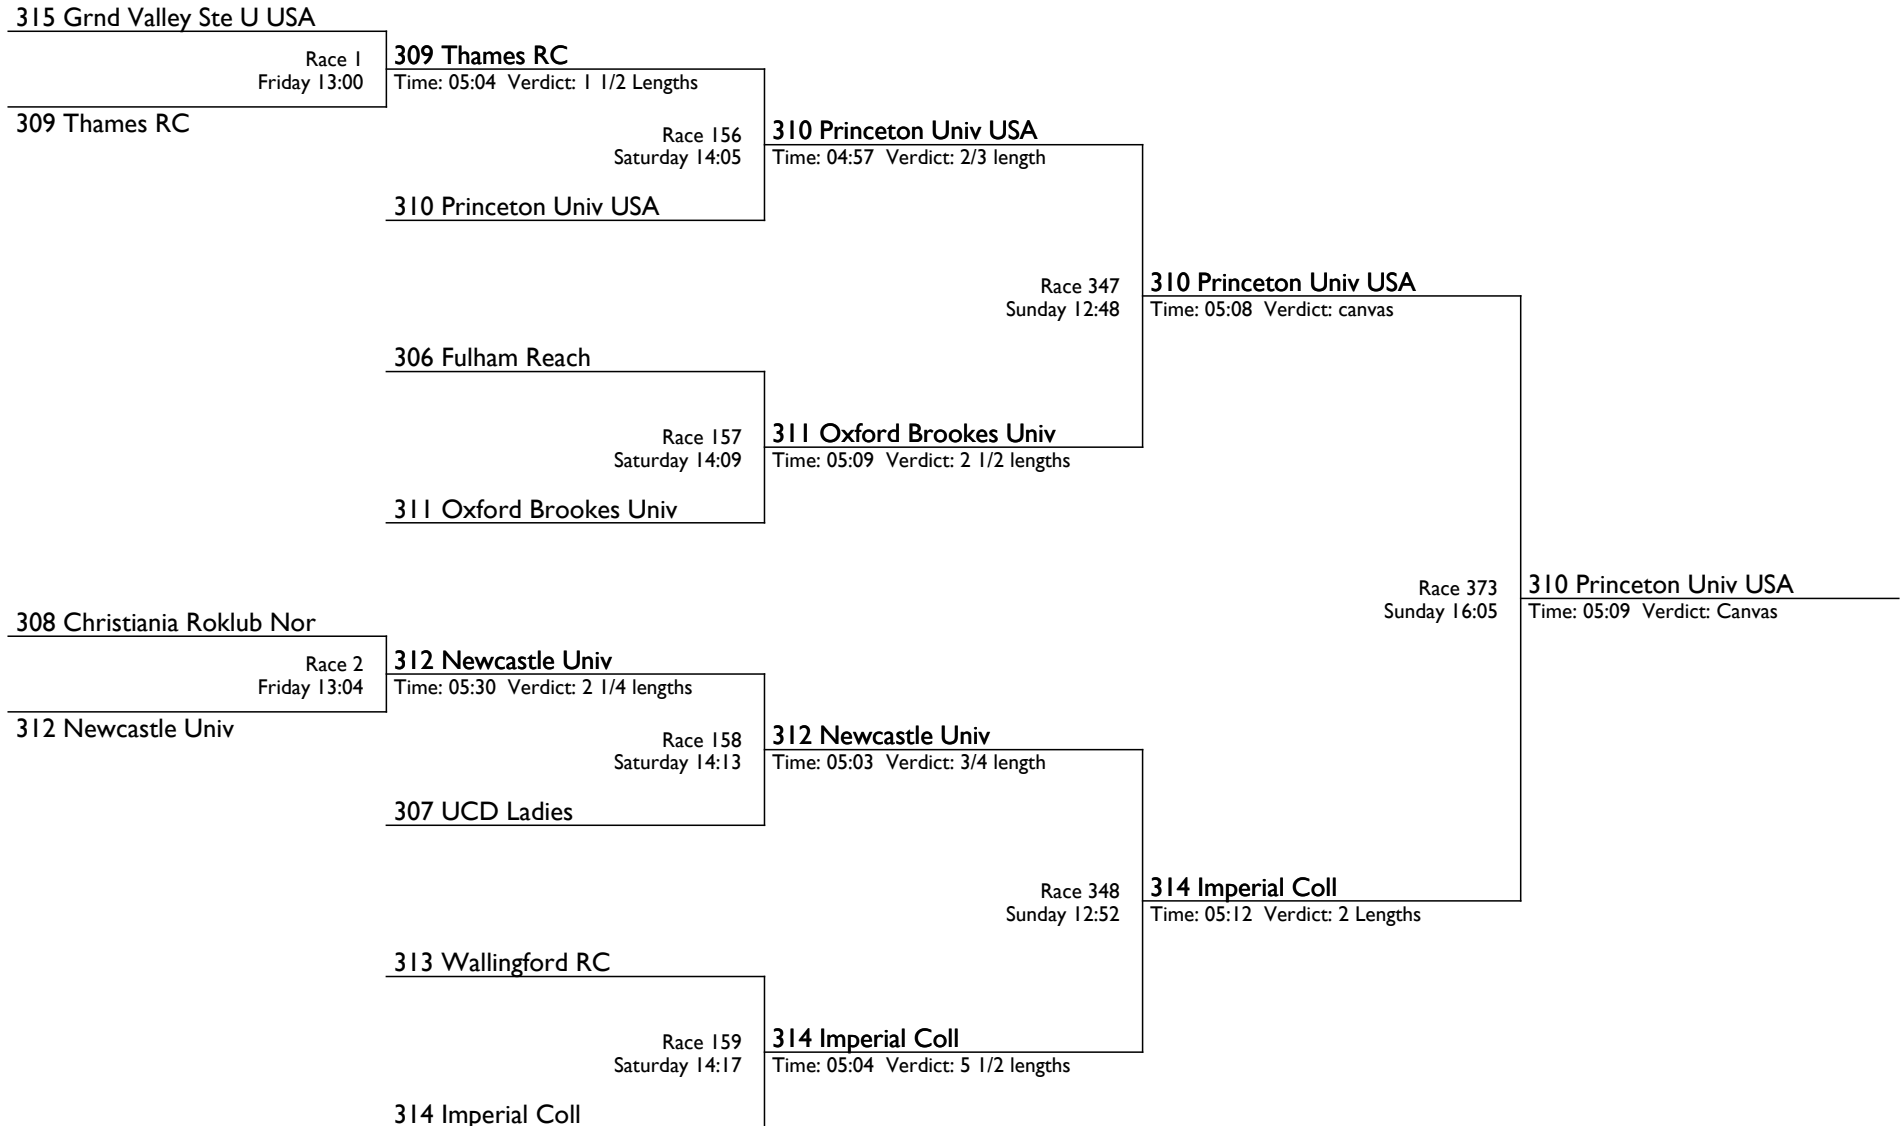

Henley Womens Regatta

The GP Jefferies Memorial Trophy

S8 | Senior Eights