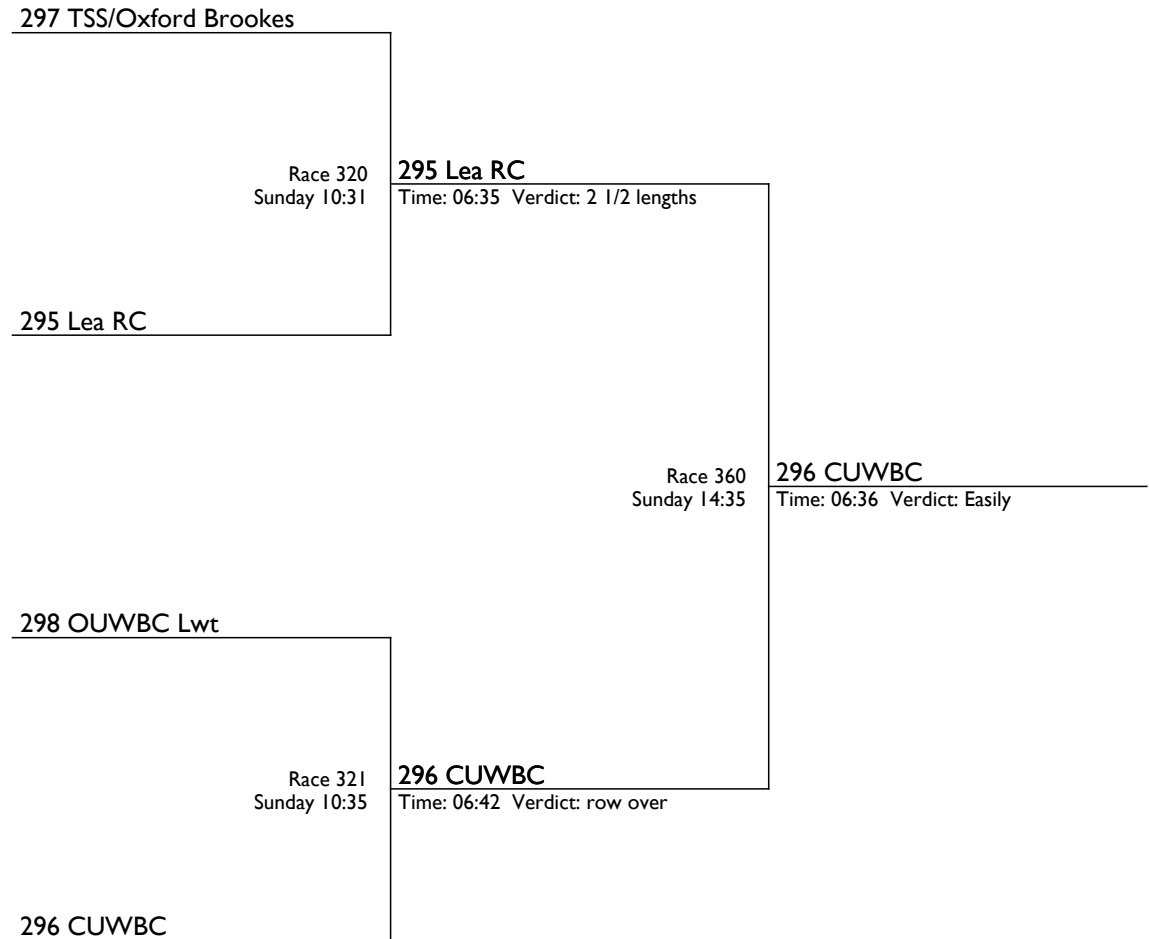

Henley Womens Regatta

The Parkside Trophy

ELwt 2- | Elite Lightweight Pairs

Kindly sponsored by Portman Dentalcare