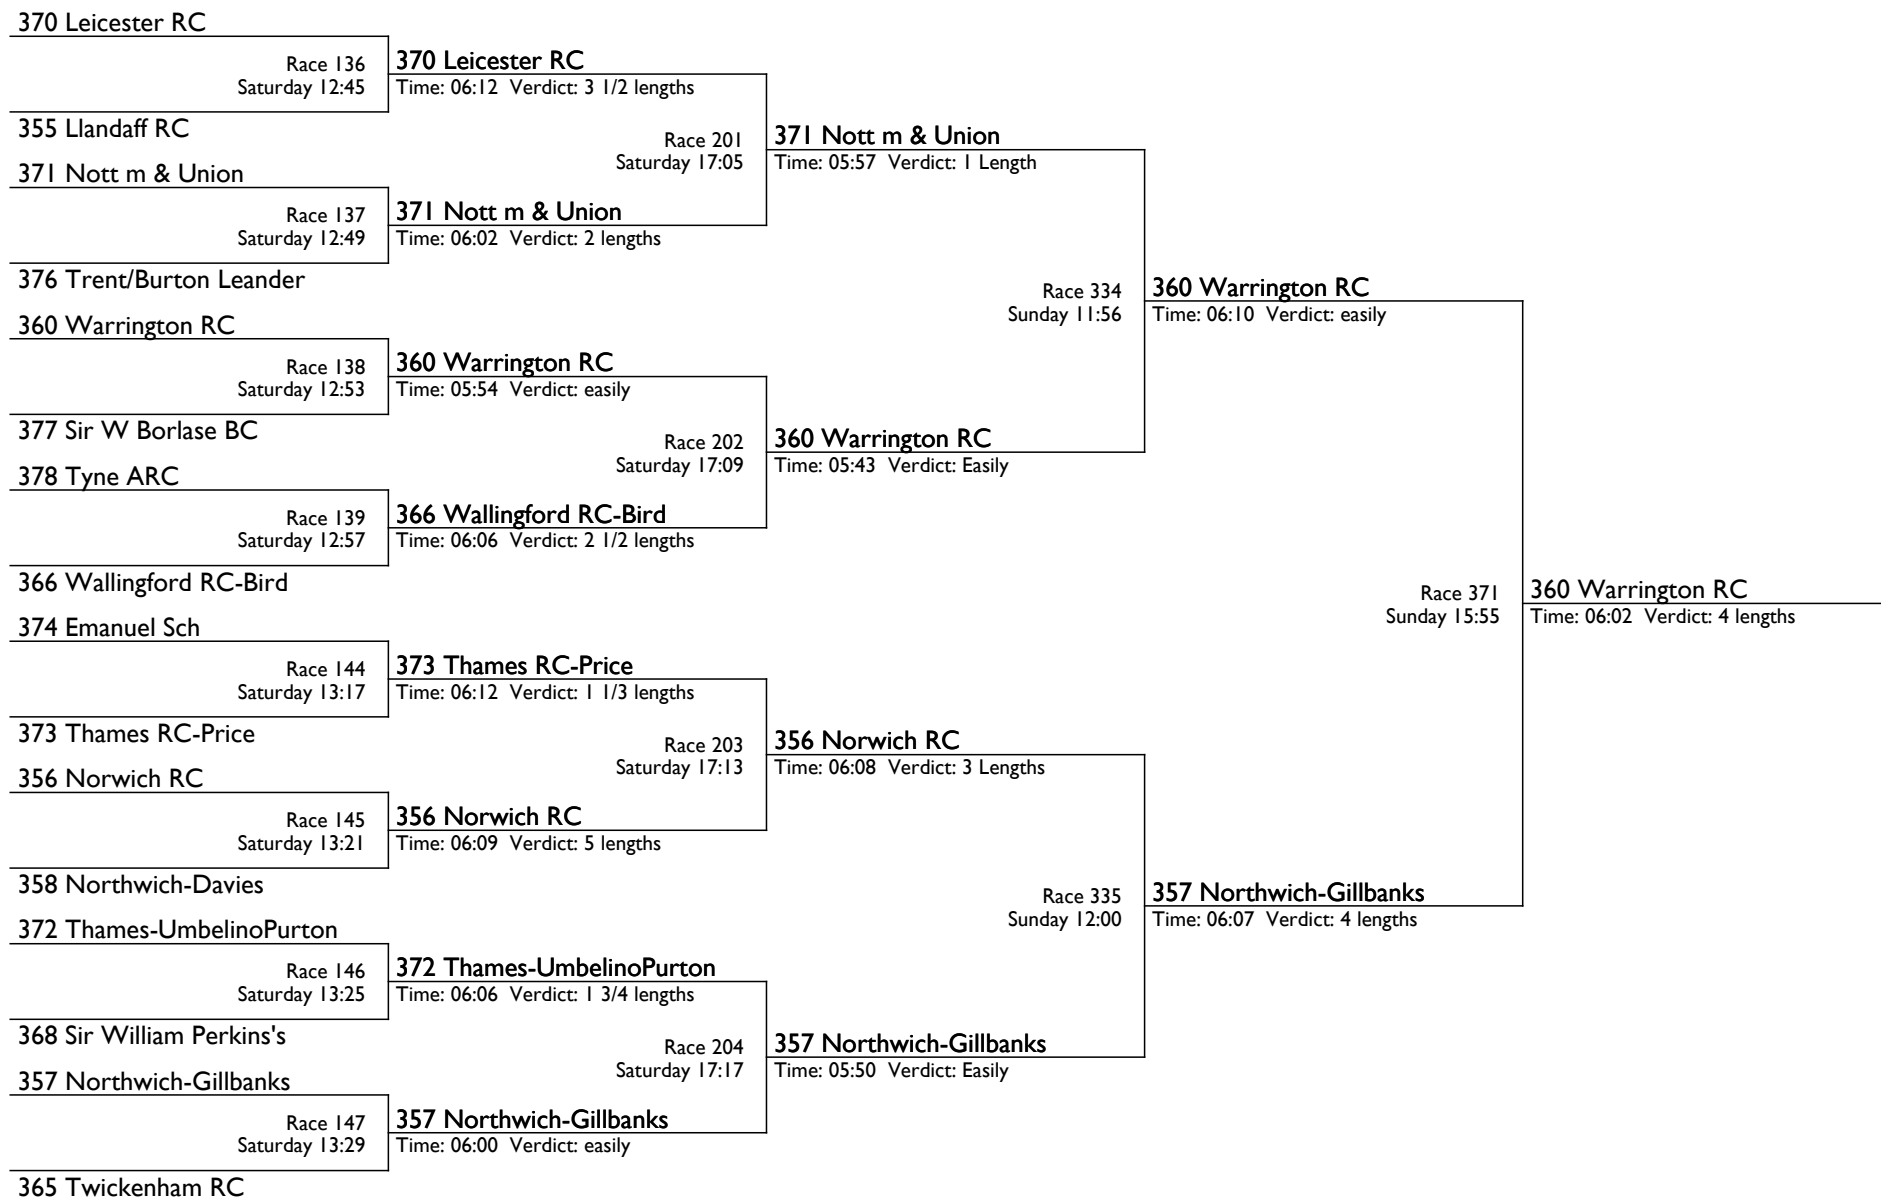

Henley Womens Regatta

The Nina Padwick Trophy

J16 4x | Junior 16 Quadruple Sculls

Kindly sponsored by Nina Padwick

Henley Womens Regatta

The Rayner Cup

J2x | School Junior Double Sculls

Kindly sponsored by Simmons & Sons