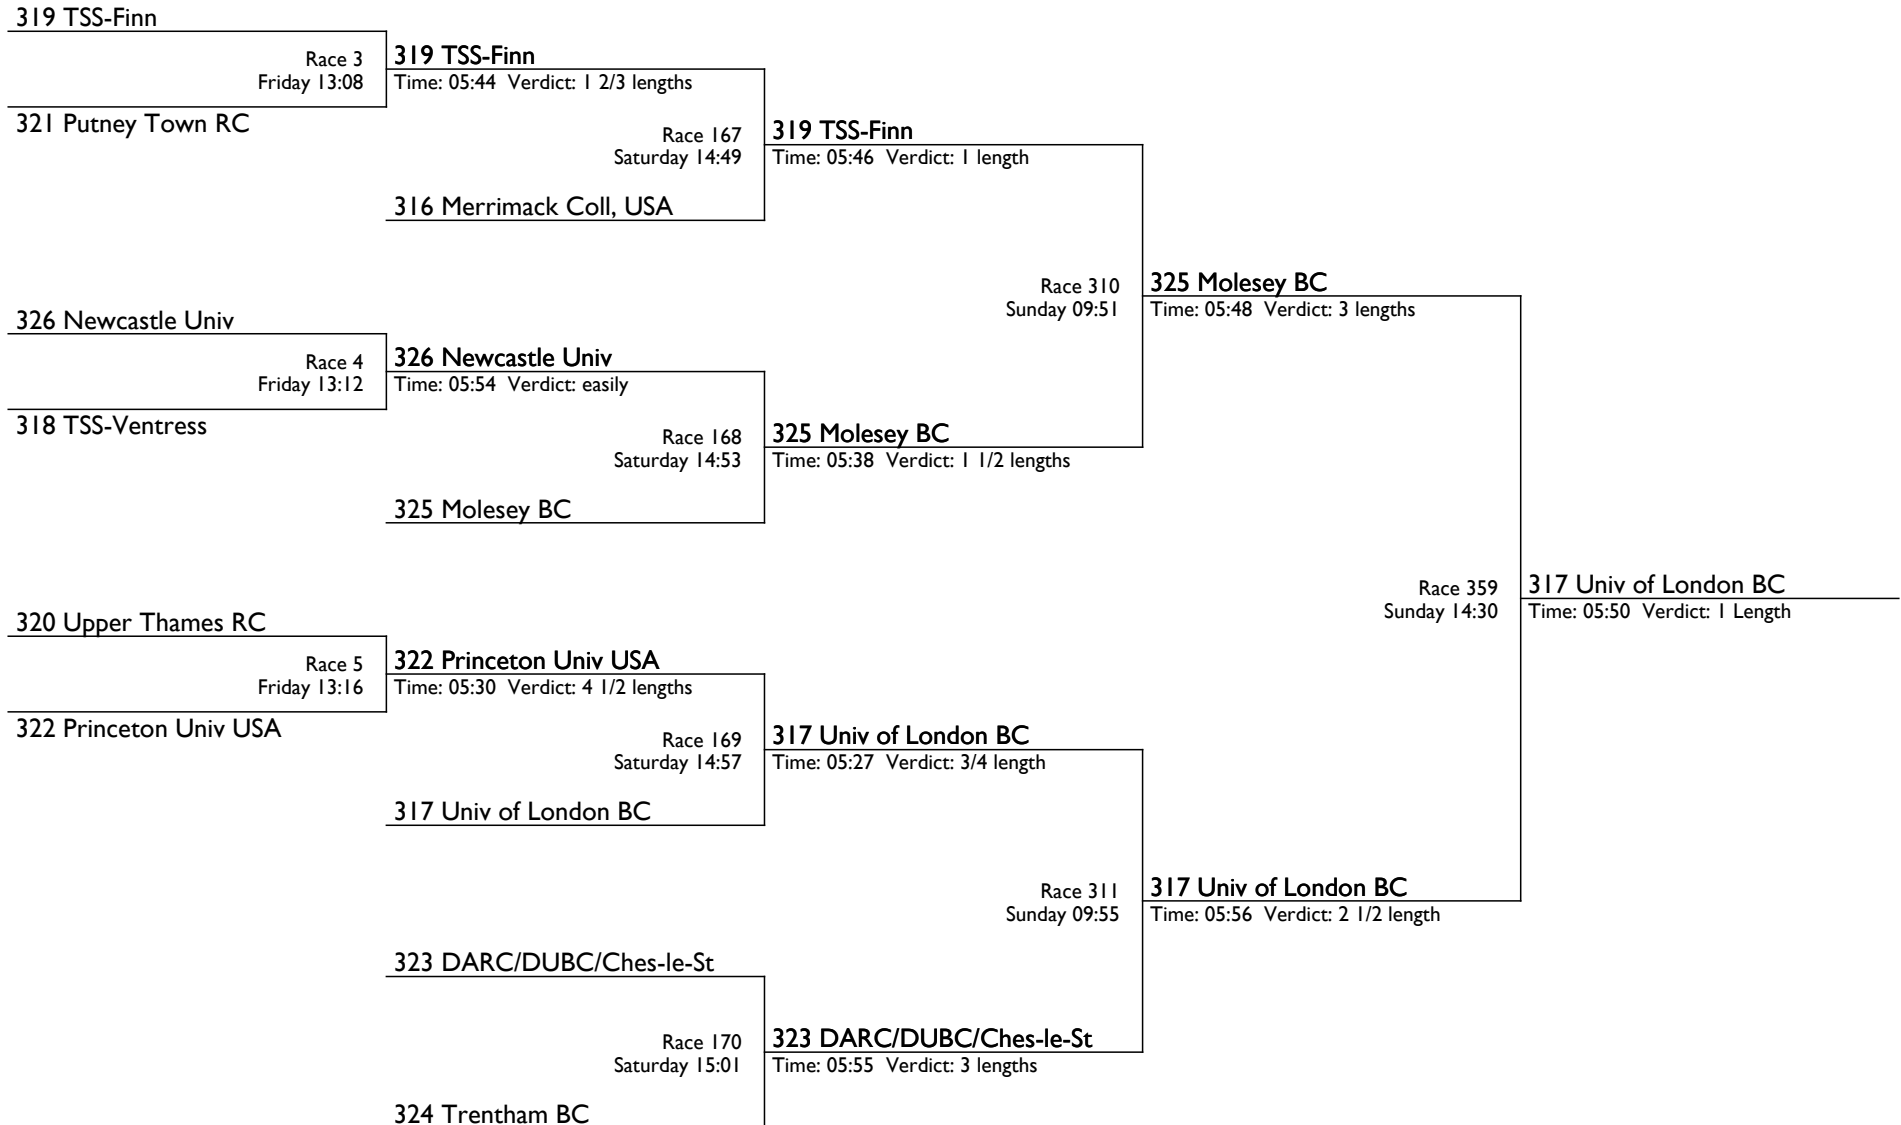

286 Wallingford RC

Henley Womens Regatta

The Godfrey Rowports Cup

ELwt 1x | Elite Lightweight Single Sculls

Henley Womens Regatta

The Frank V Harry Cup

S4+ | Senior Coxed Fours

Kindly sponsored by Gardner Leader LLP