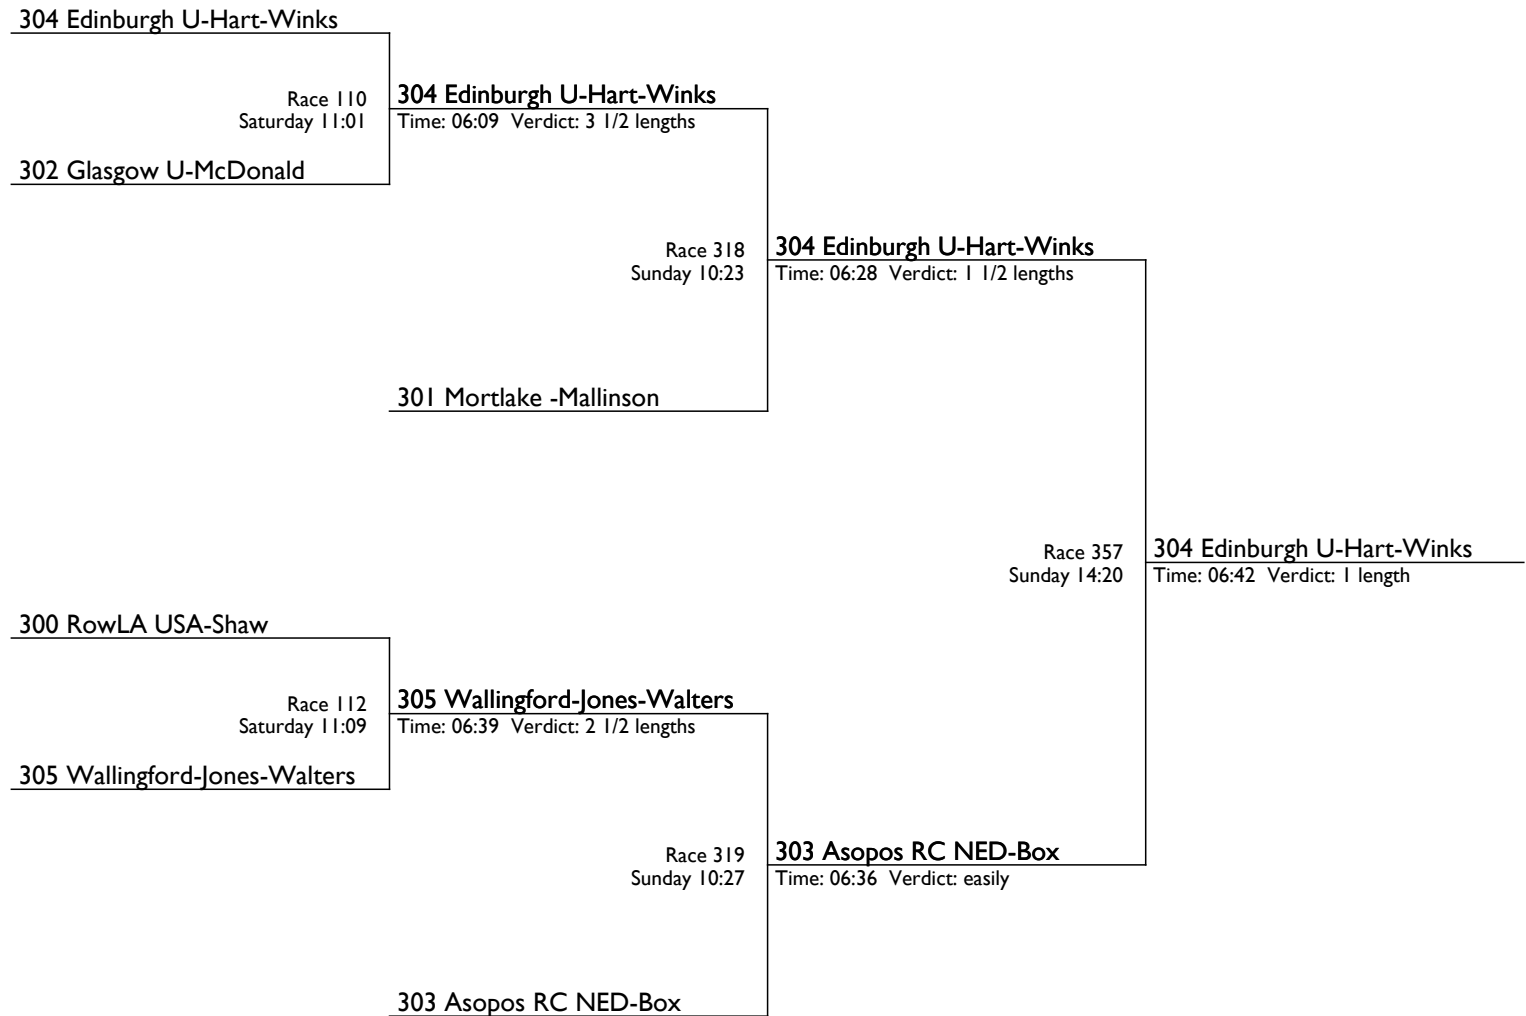

286 Wallingford RC

Henley Womens Regatta

The Godfrey Rowports Cup

ELwt 1x | Elite Lightweight Single Sculls

Henley Womens Regatta

The Frank V Harry Cup

S4+ | Senior Coxed Fours

Kindly sponsored by Gardner Leader LLP