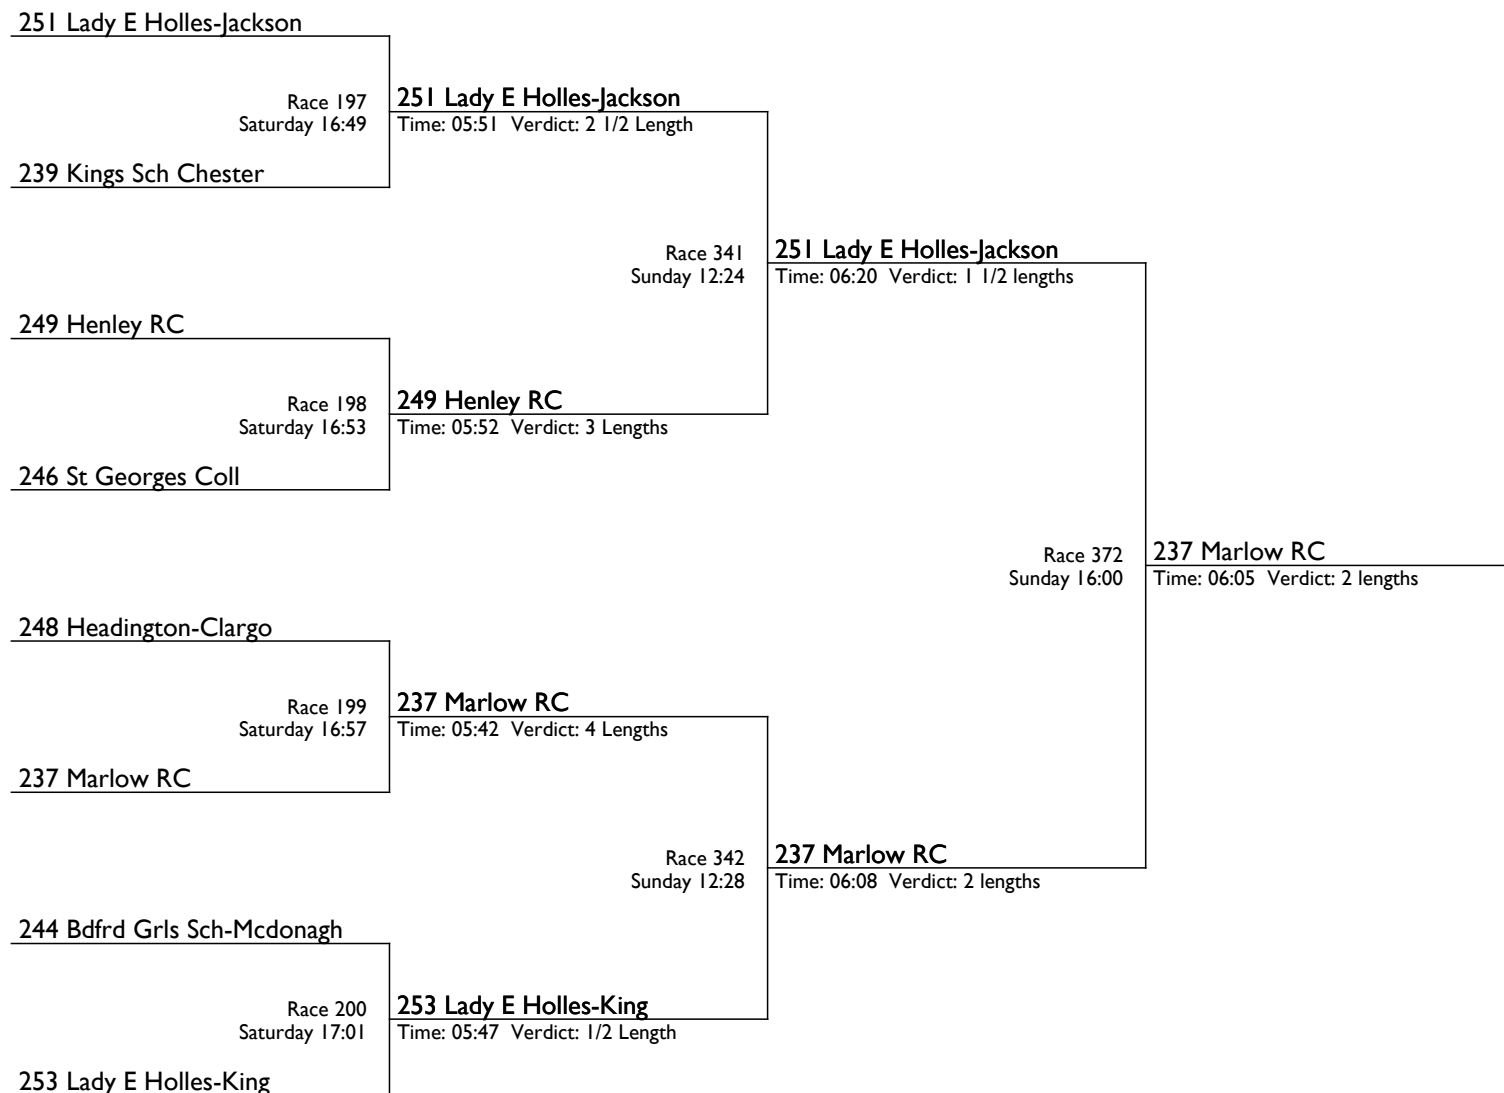

Henley Womens Regatta

The West End ARA Trophy

J16 4+ | Junior 16 Coxed Fours