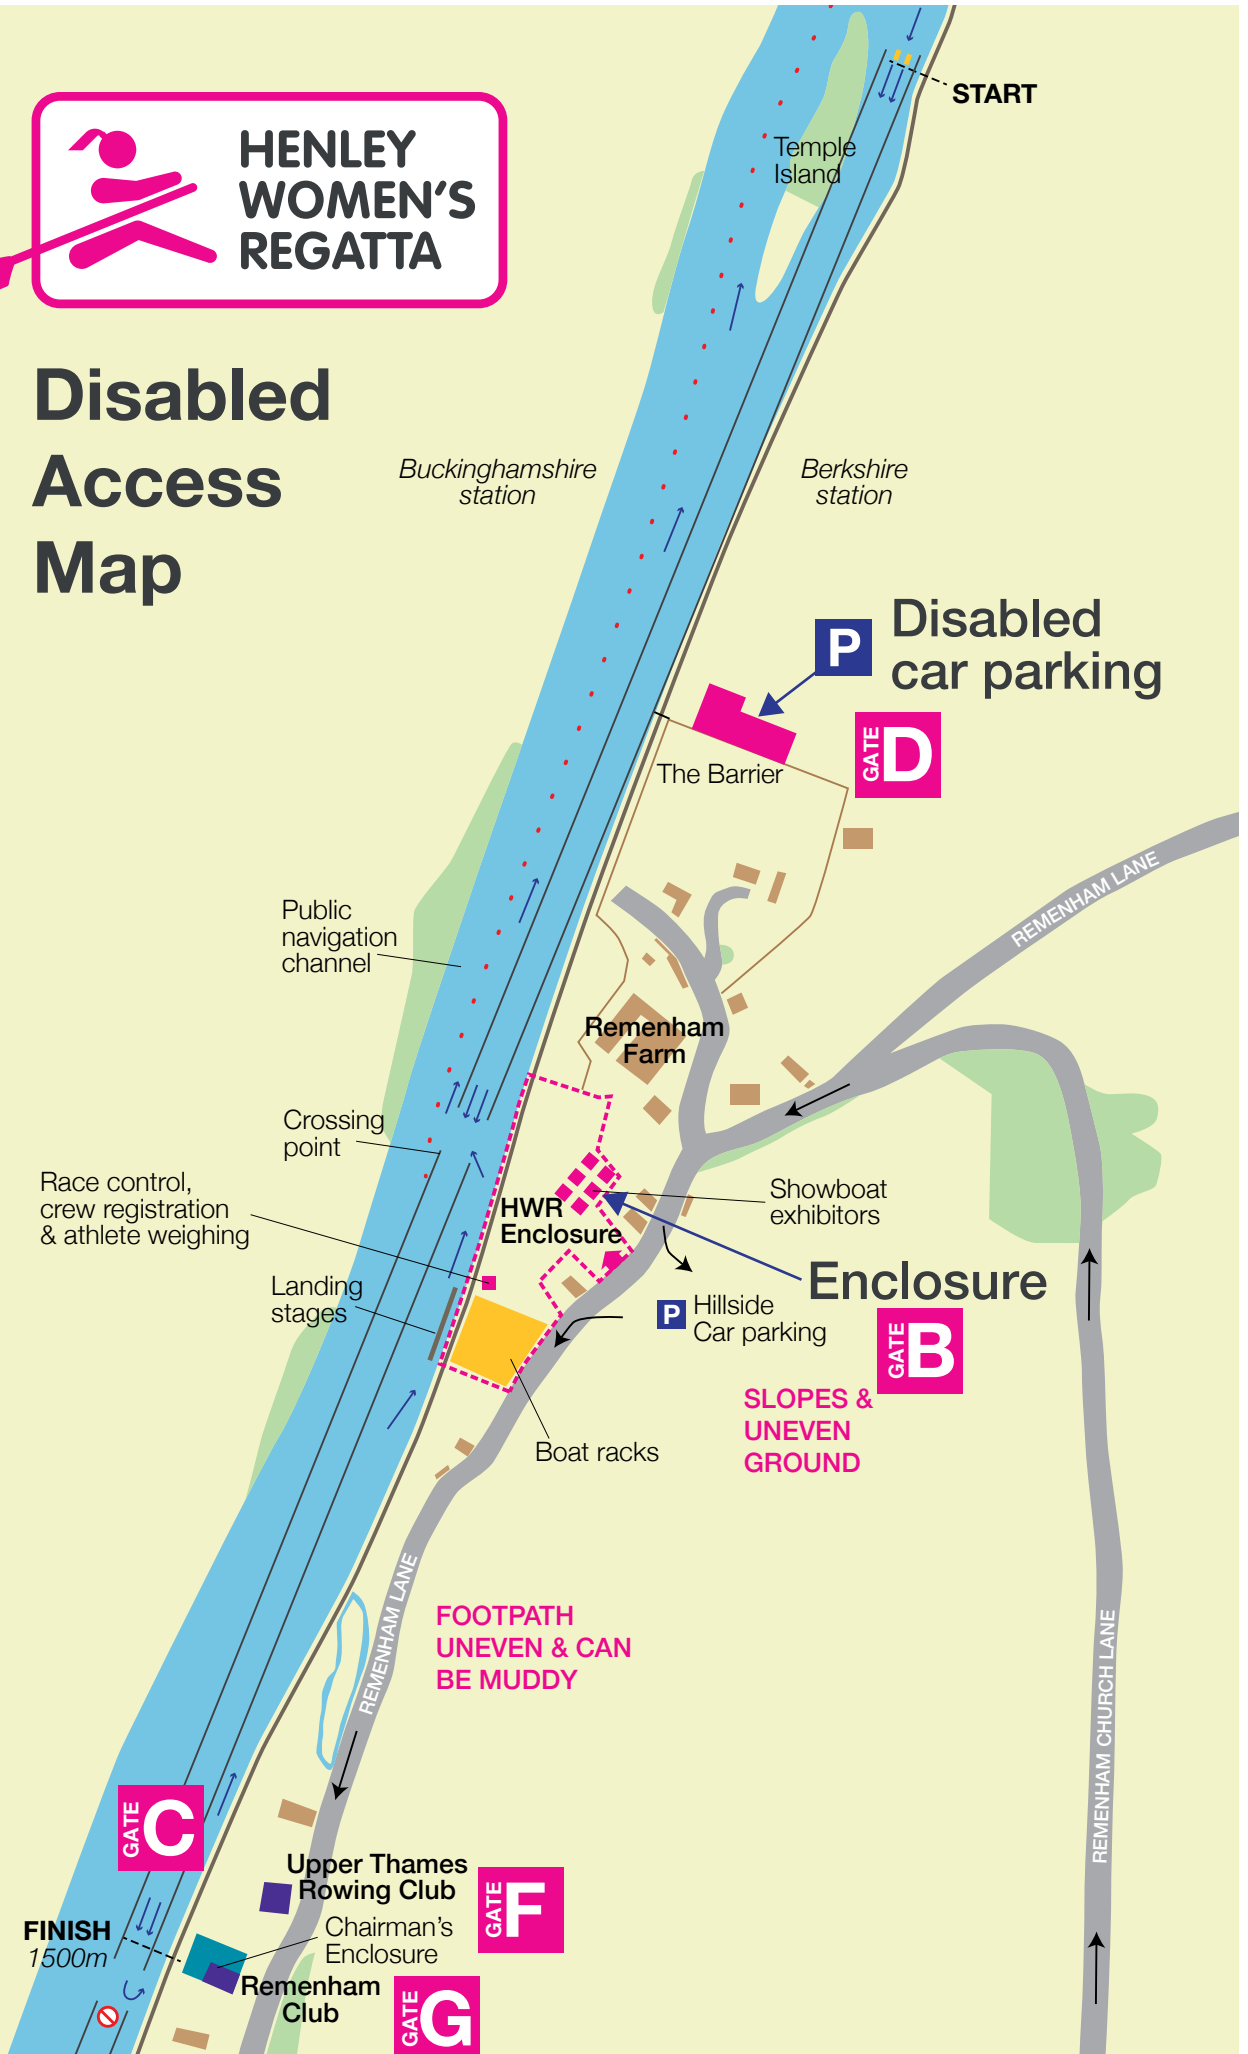

**HENLEY  
WOMEN'S  
REGATTA**

# Disabled Access Map

START

Temple Island

Buckinghamshire station

Berkshire station

P

Disabled car parking

GATE D

The Barrier

Public navigation channel

Remenham Farm

Crossing point

Race control, crew registration & athlete weighing

Landing stages

HWR Enclosure

Showboat exhibitors

Enclosure

P Hillside Car parking

GATE B

SLOPES & UNEVEN GROUND

Boat racks

FOOTPATH UNEVEN & CAN BE MUDDY

GATE C

Upper Thames Rowing Club