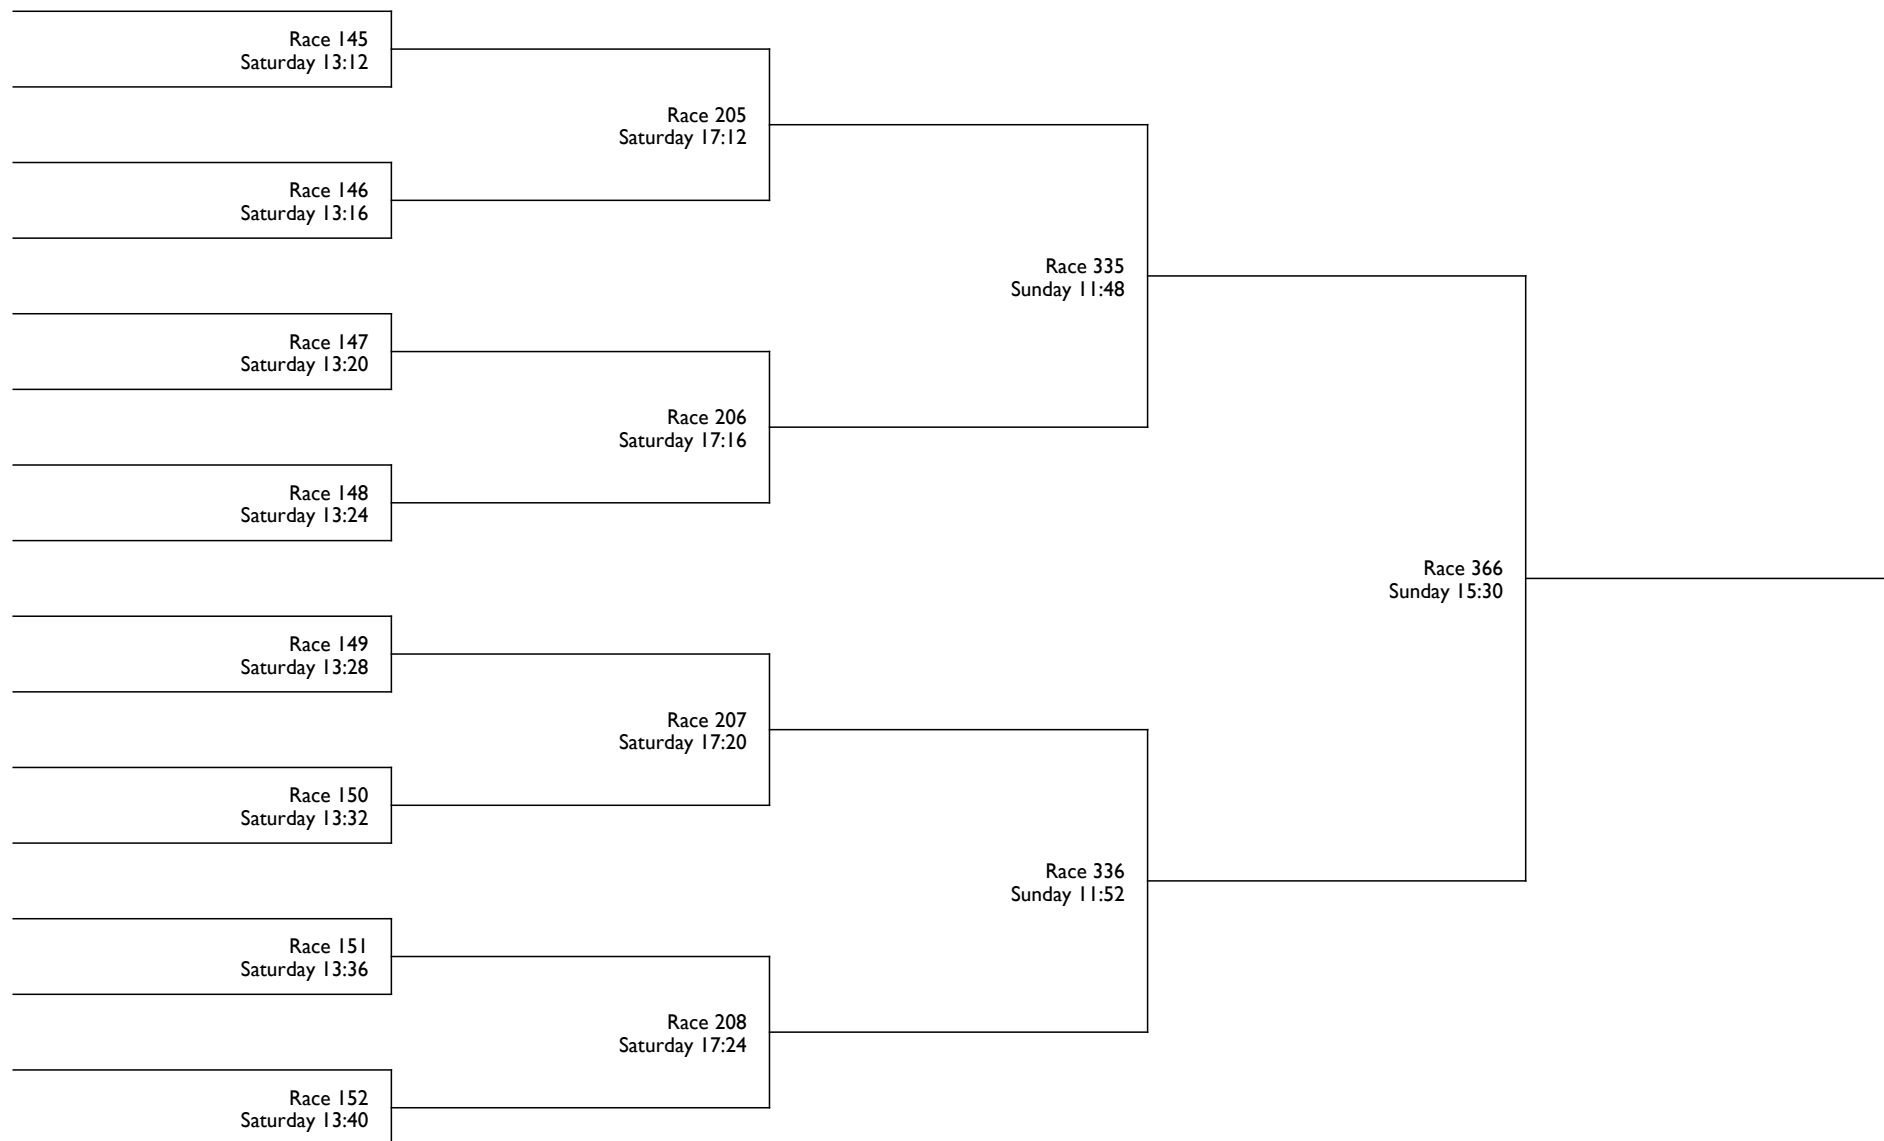

Henley Womens Regatta

The Rayner Cup

J2x | School Junior Double Sculls

Kindly sponsored by The Colgan Foundation