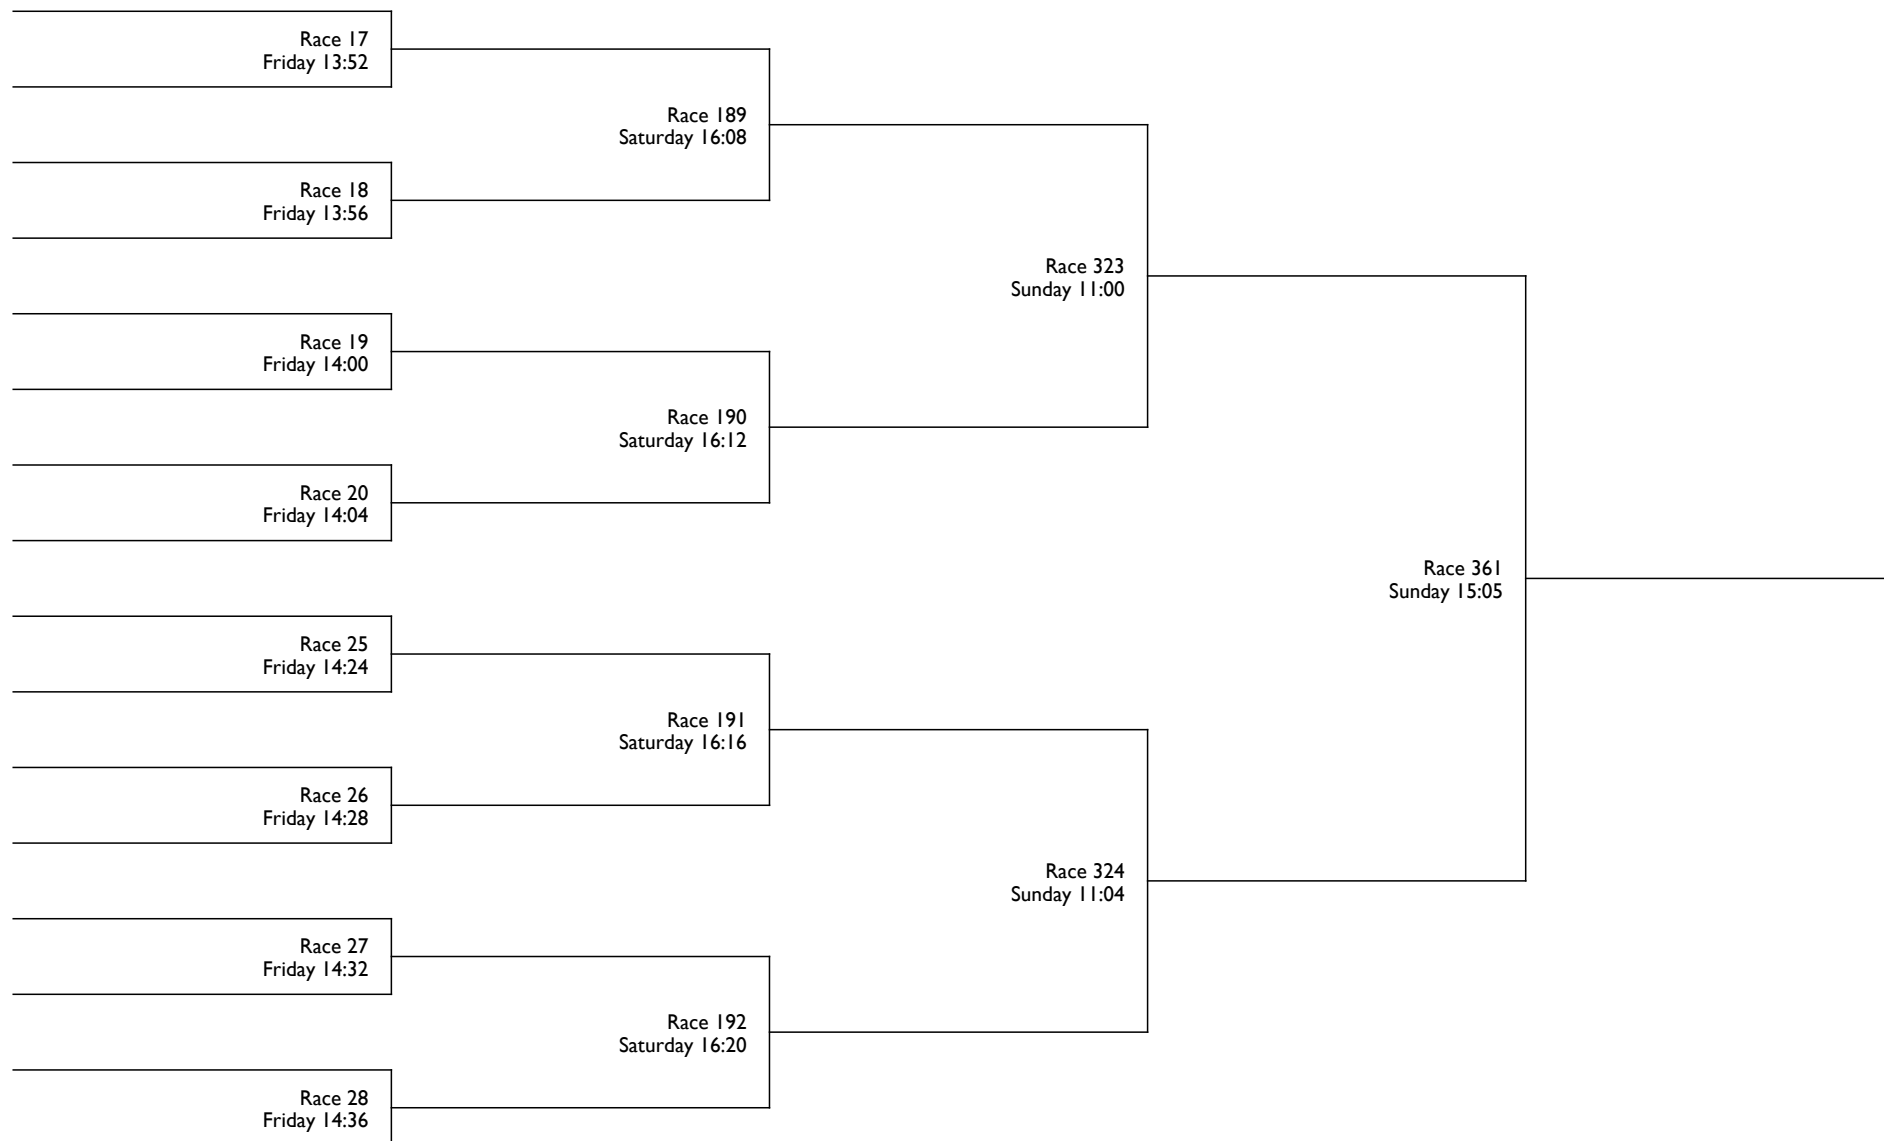

Henley Womens Regatta

The Sharp Cup

A8 | Intermediate Academic Eights

Kindly sponsored by *The Colgan Foundation*

Henley Womens Regatta

The Invesco Perpetual Challenge Cup

C8 | Intermediate Club Eights

Kindly sponsored by Invesco Perpetual