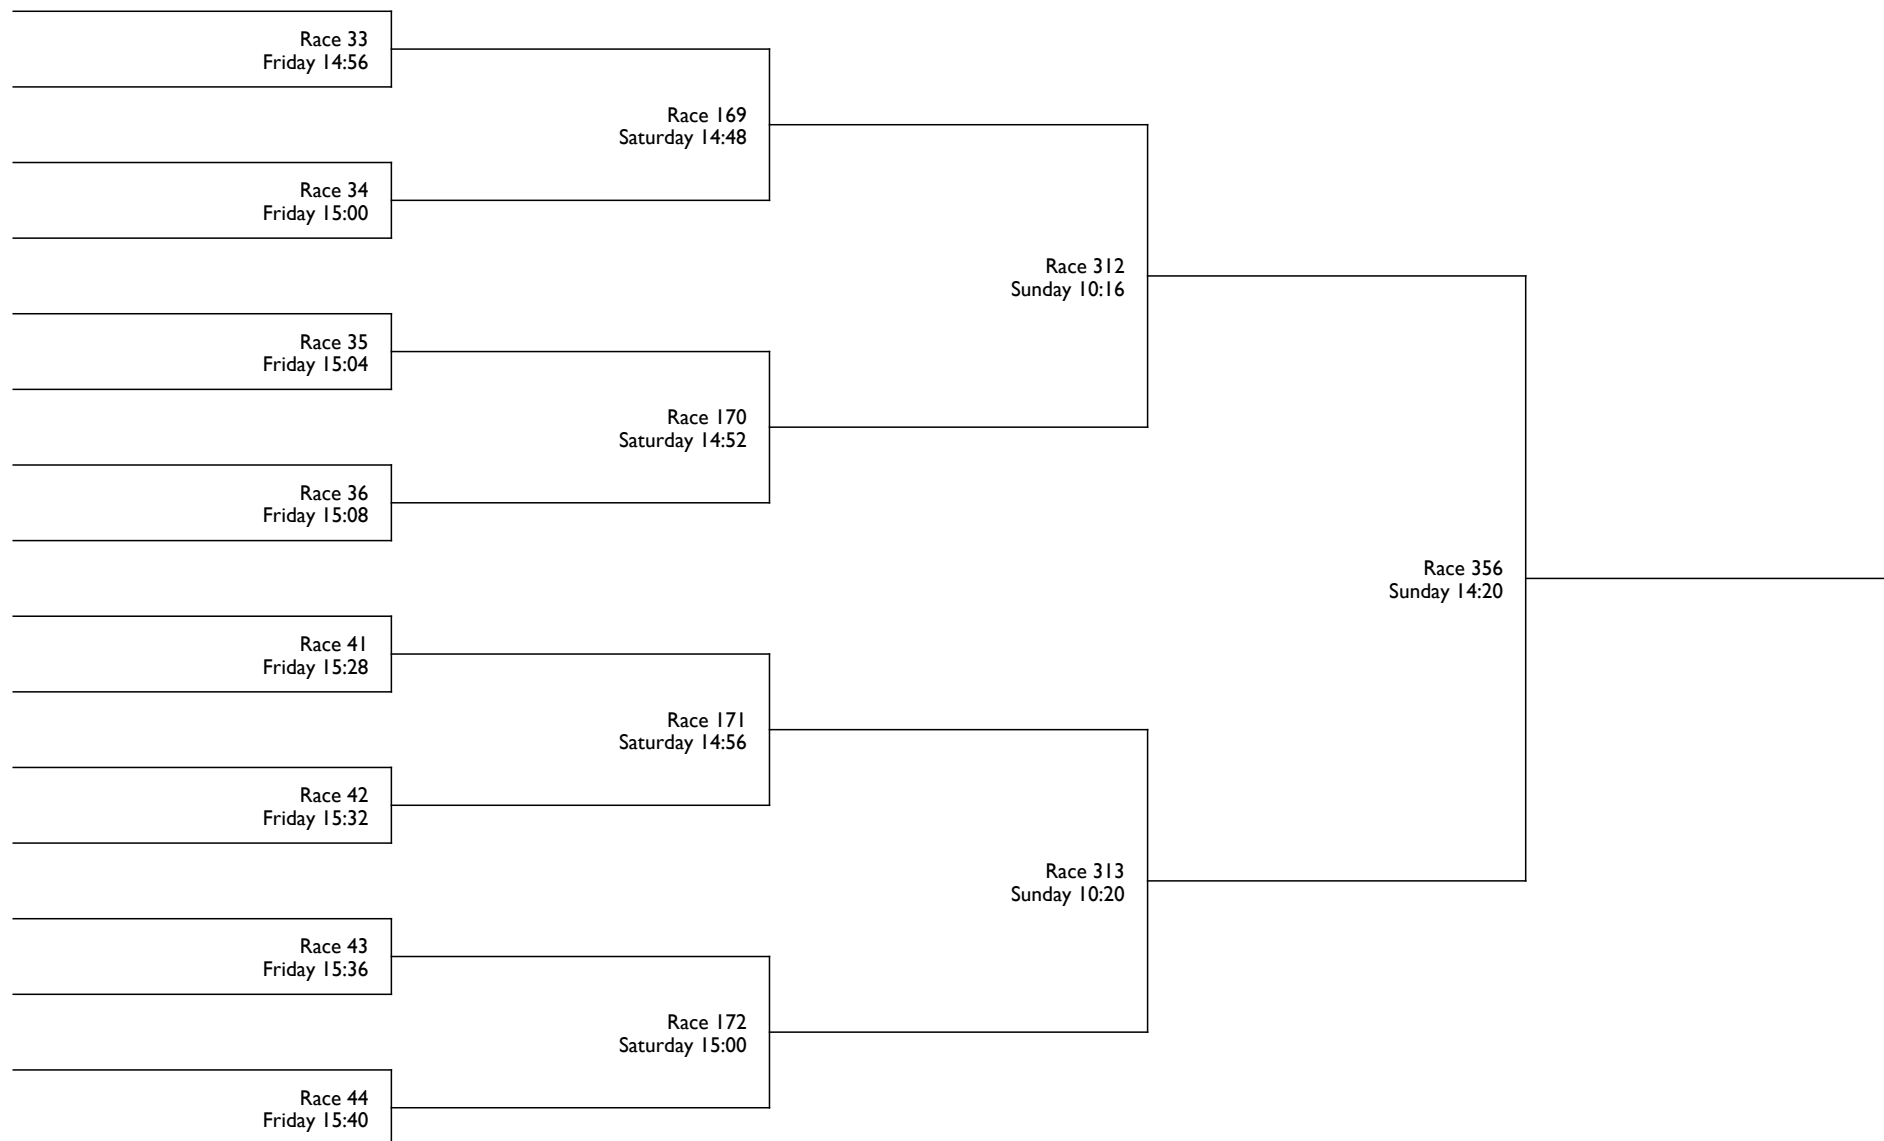

Henley Womens Regatta

The Bernard Churcher Trophy

Six | Senior Single Sculls

Kindly sponsored by *The Copas Partnership*

Henley Womens Regatta

The Frank V Harry Cup

S4- | Senior Coxless Fours

Henley Womens Regatta