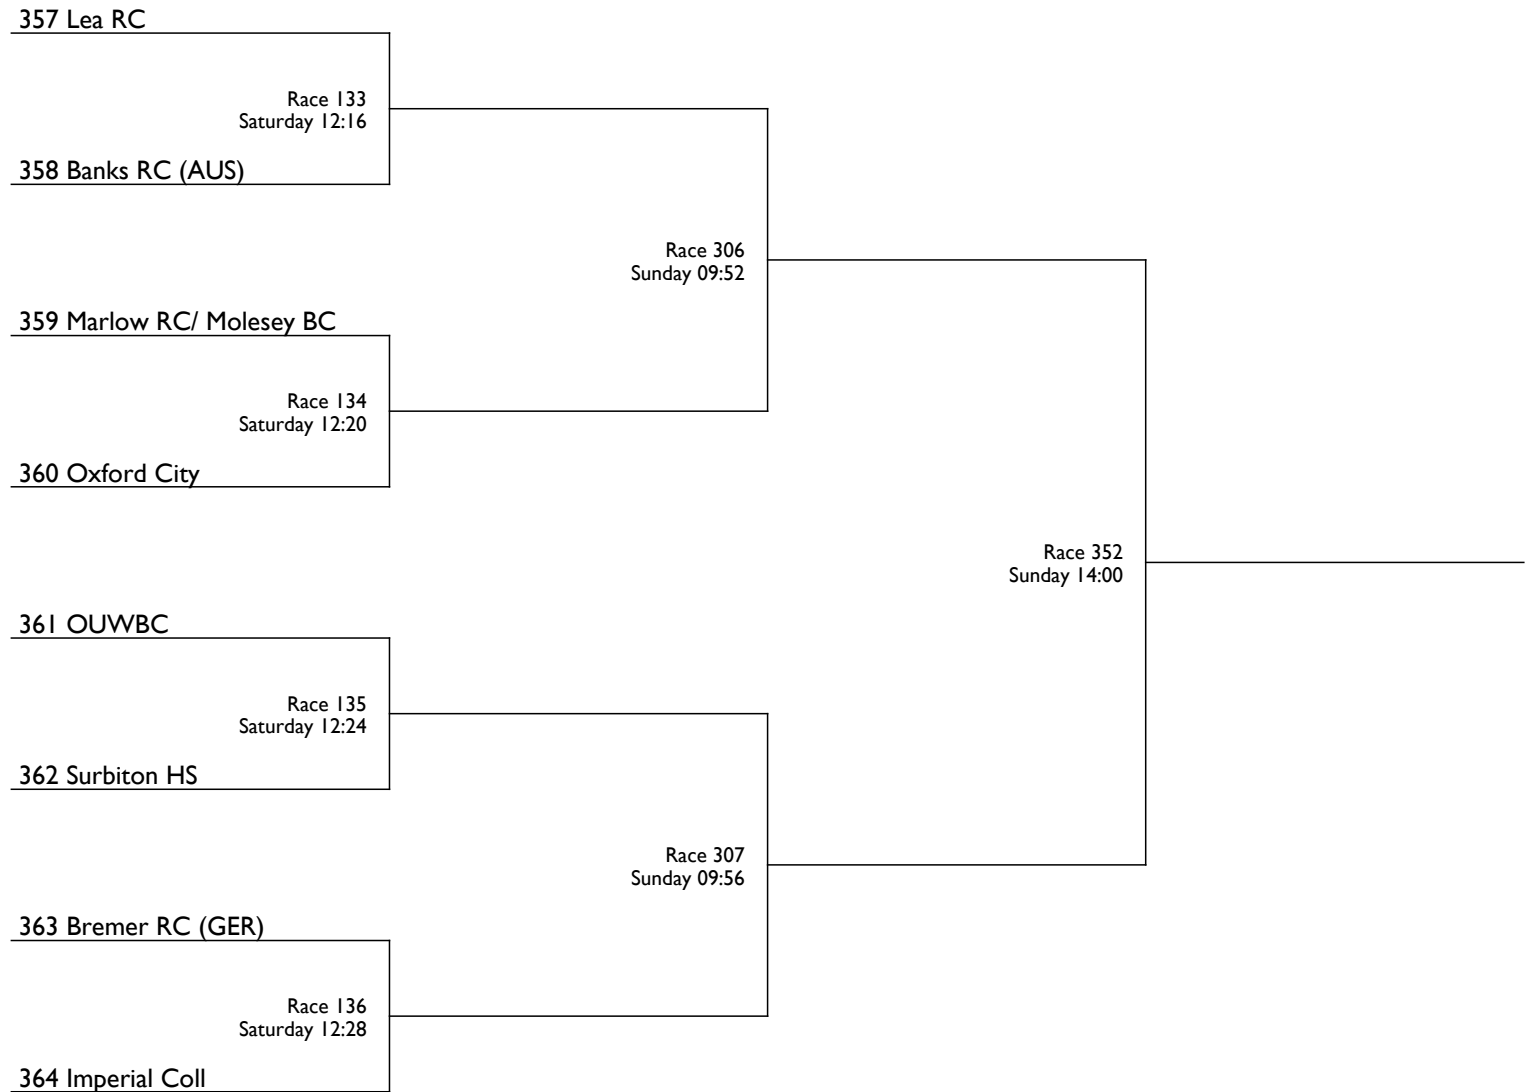

Henley Womens Regatta

The Redgrave Challenge Vase

E2- | Elite Pairs

Kindly sponsored by Sir Steve & Lady Ann Redgrave