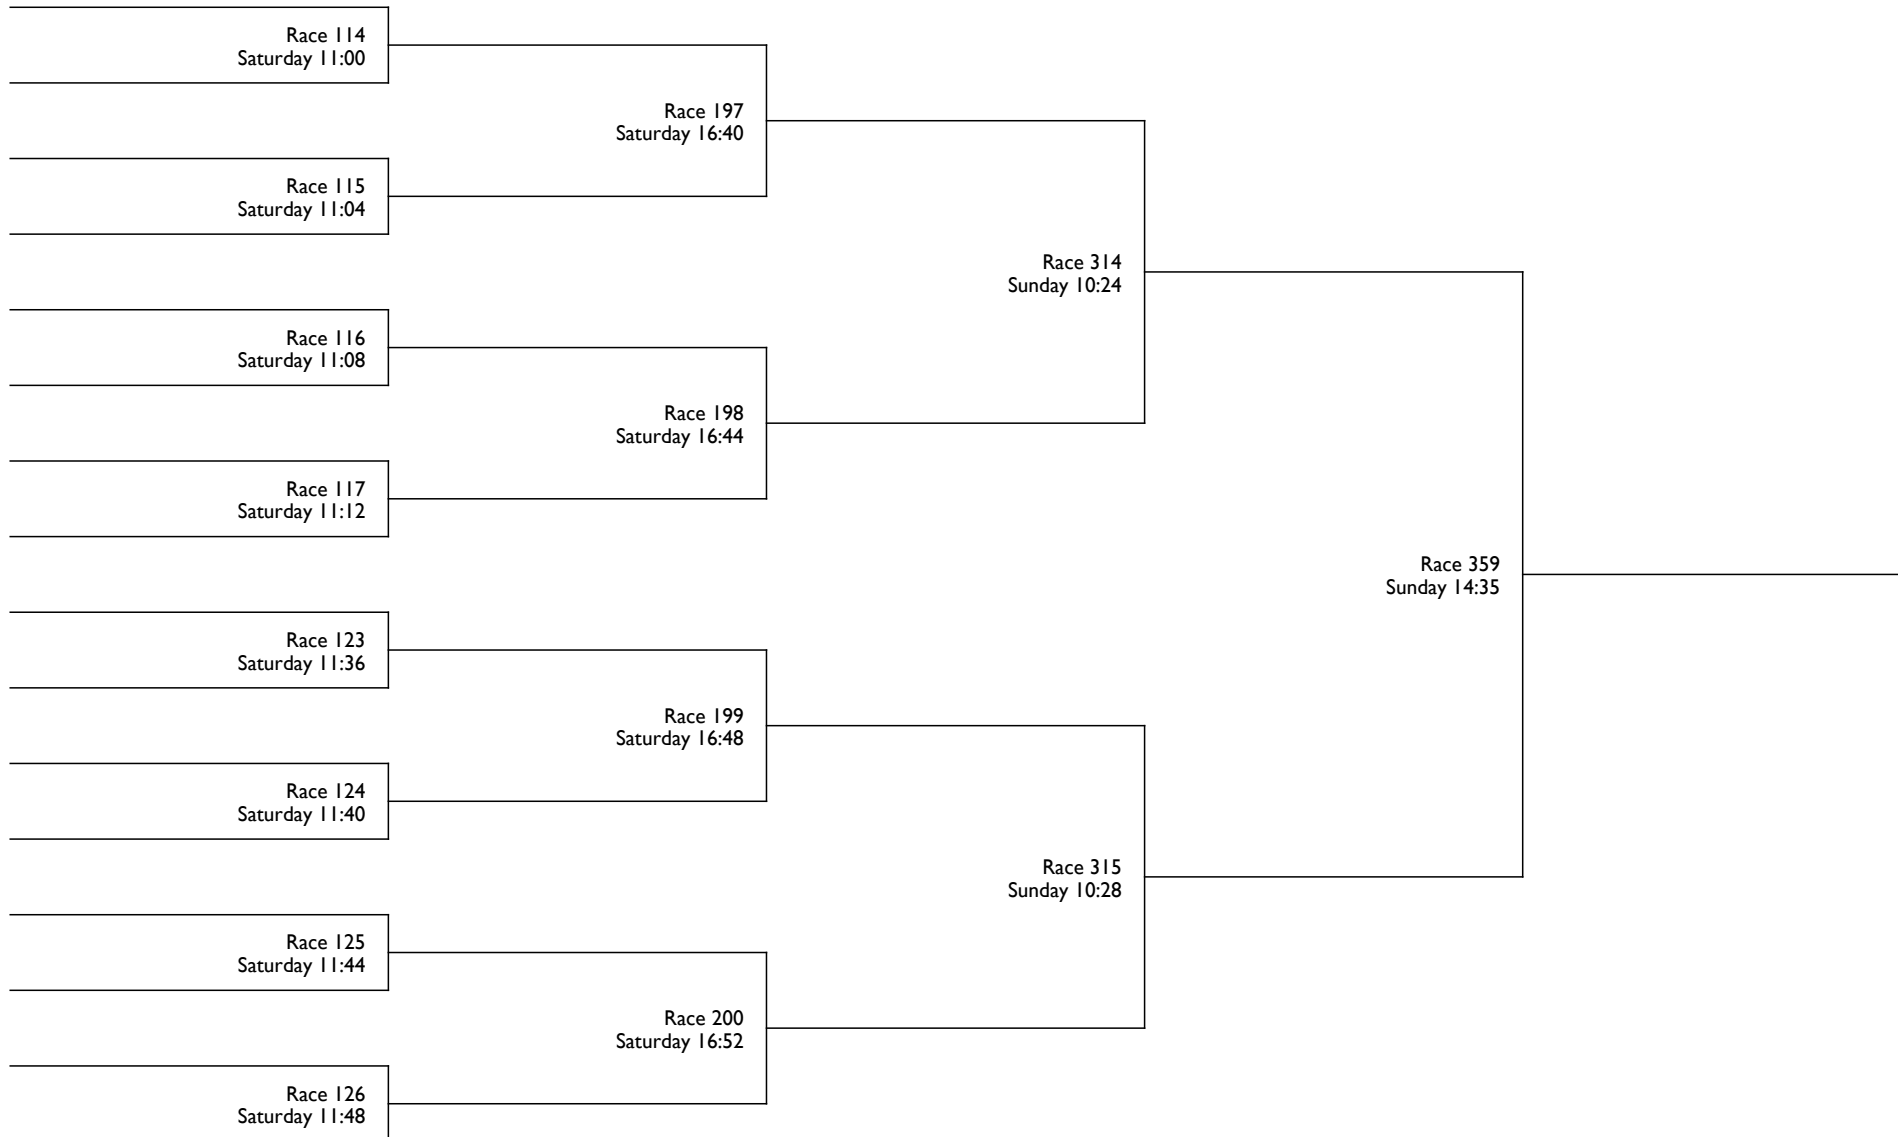

Henley Womens Regatta

The Sharp Cup

A8 | Intermediate Academic Eights

Kindly sponsored by *The Colgan Foundation*

Henley Womens Regatta

The Invesco Perpetual Challenge Cup

C8 | Intermediate Club Eights

Kindly sponsored by Invesco Perpetual