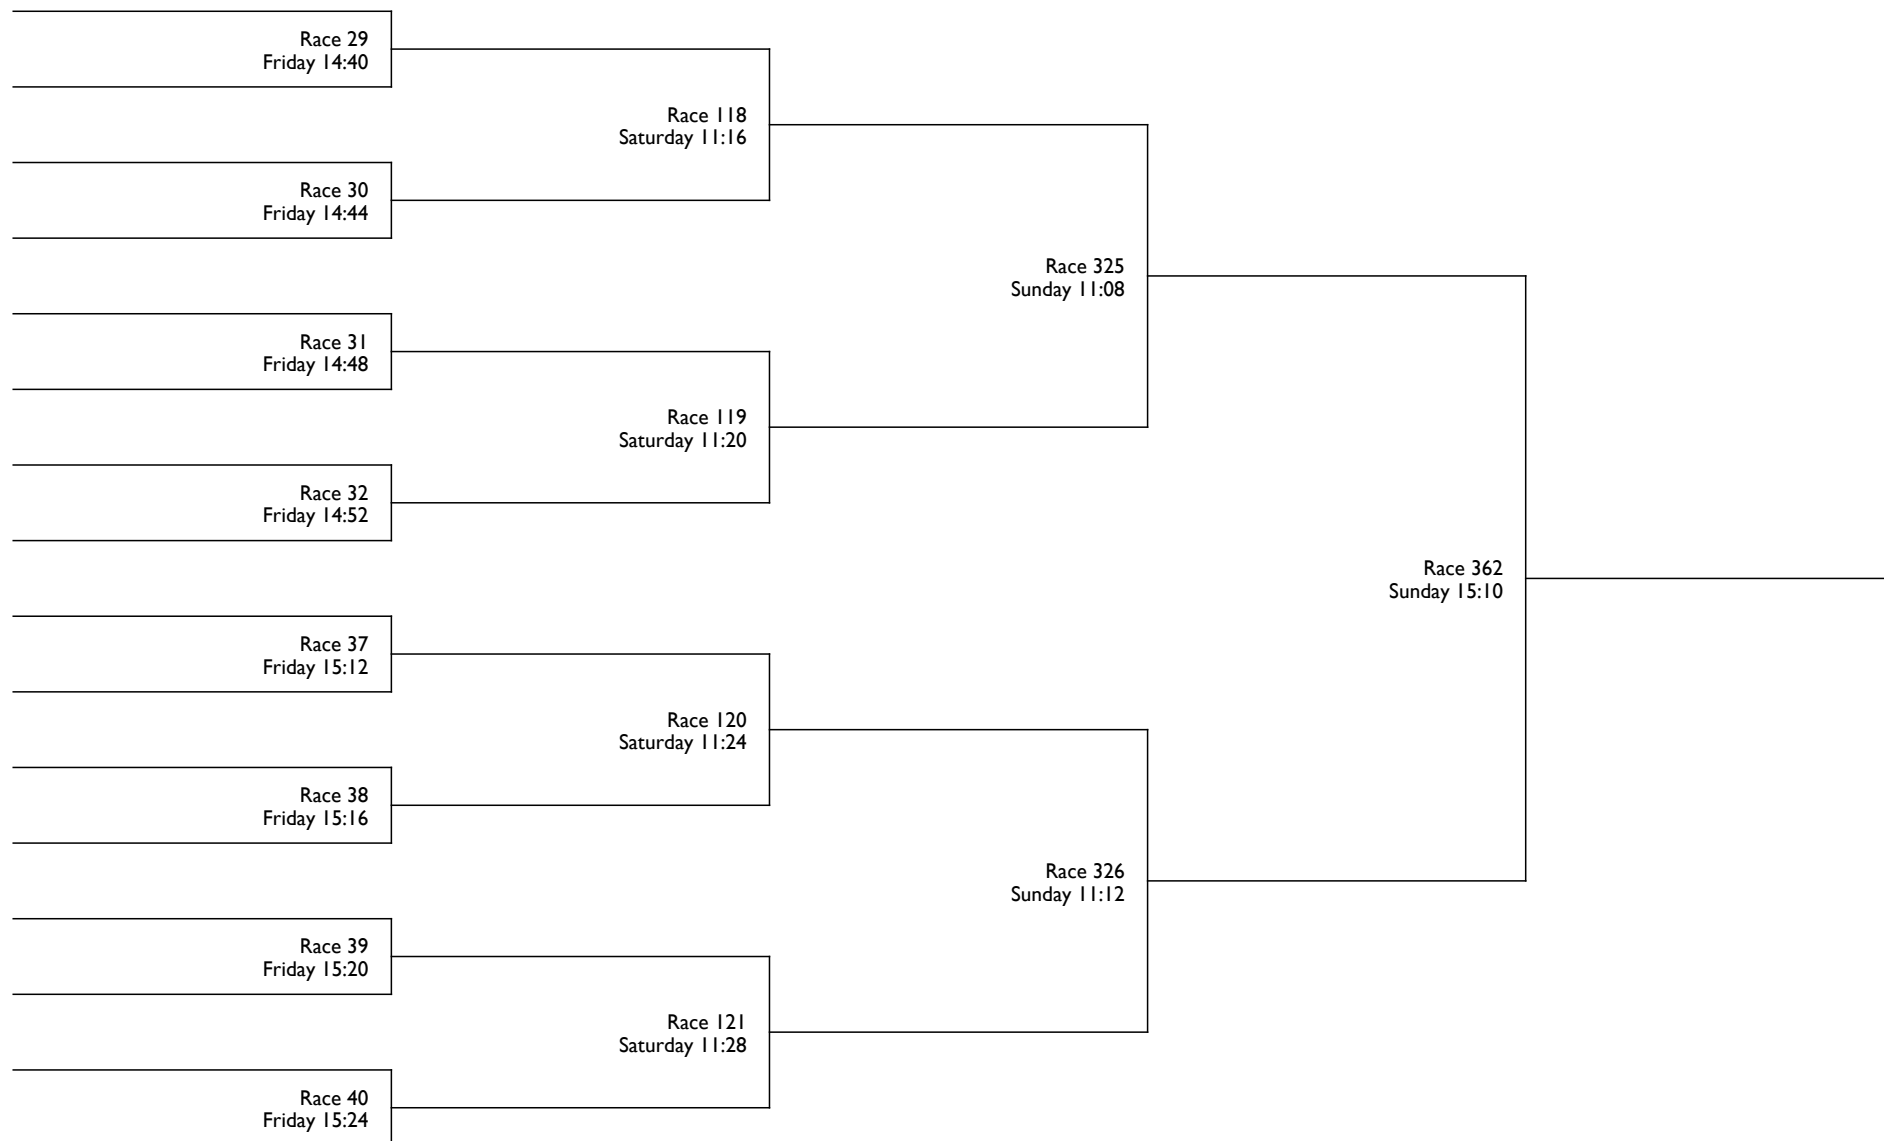

Henley Womens Regatta

The Bernard Churcher Trophy

Six | Senior Single Sculls

Kindly sponsored by *The Copas Partnership*