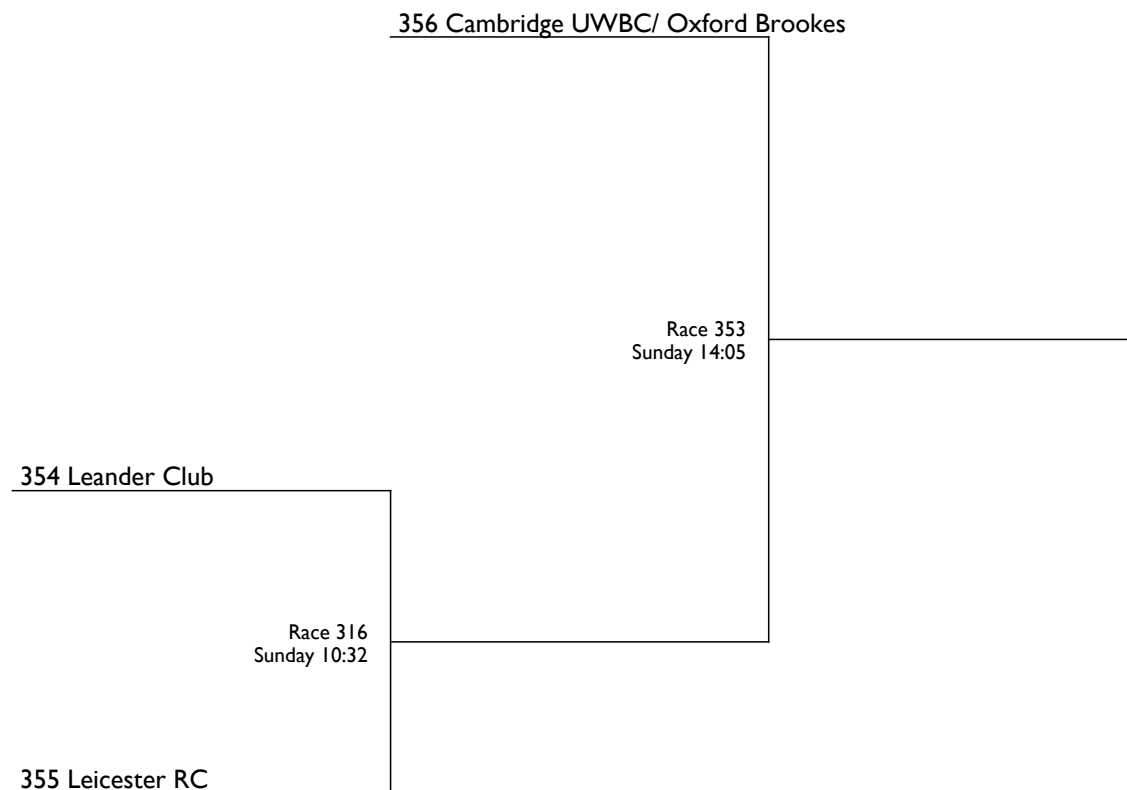

Henley Womens Regatta

The Haslam Trophy

ELwt 2x | Elite Lightweight Double Sculls

Kindly sponsored by Wentworth House Partnership