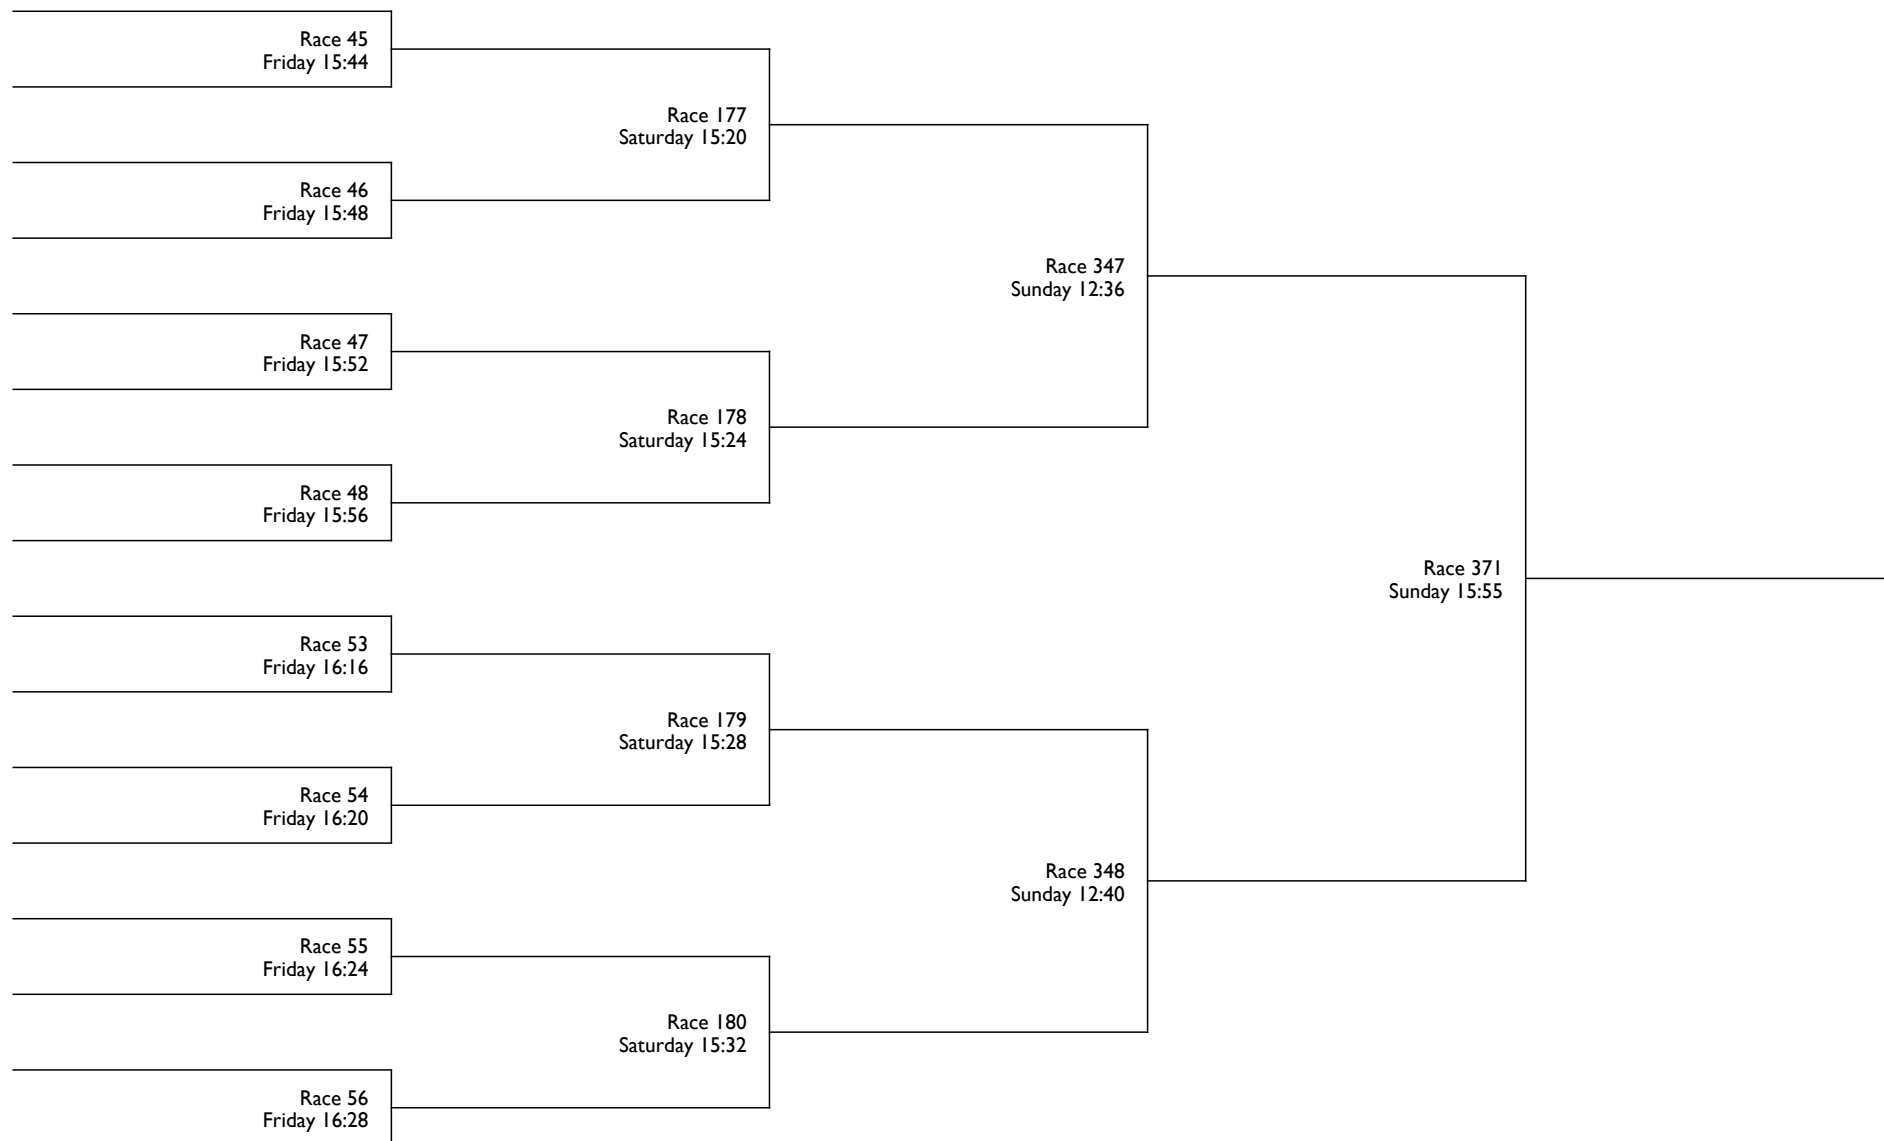

Henley Womens Regatta

The Lester Trophy

C4+ | Intermediate Club Coxed Fours