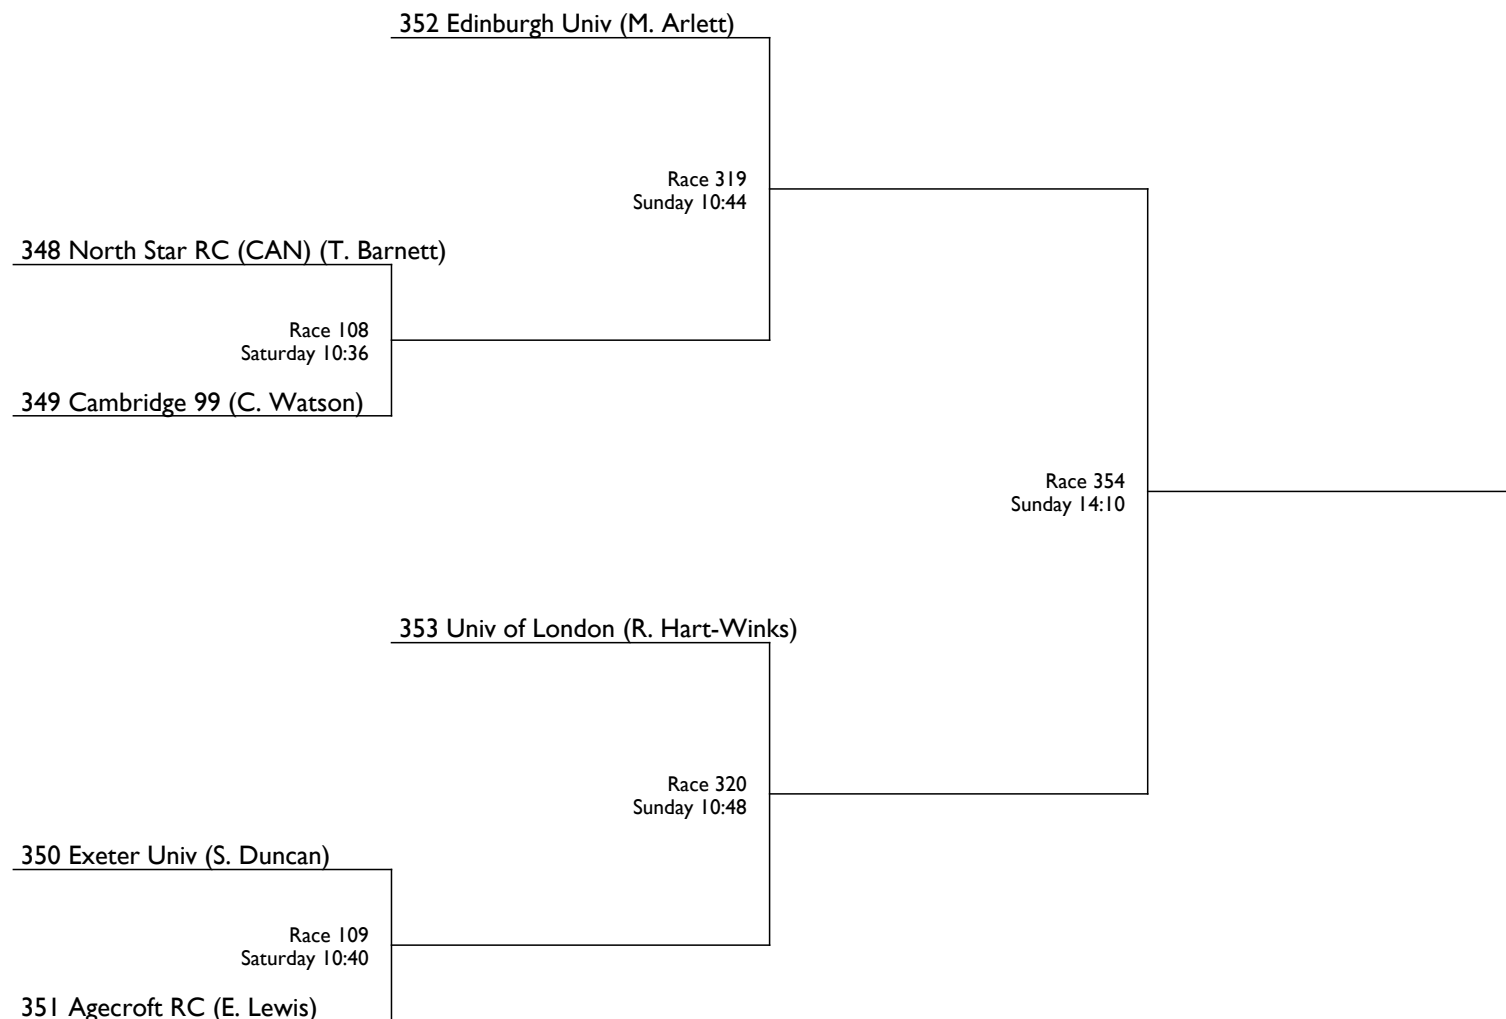

Henley Womens Regatta

The Godfrey Rowports Cup

ELwt 1x | Elite Lightweight Single Sculls

Kindly sponsored by The Colgan Foundation