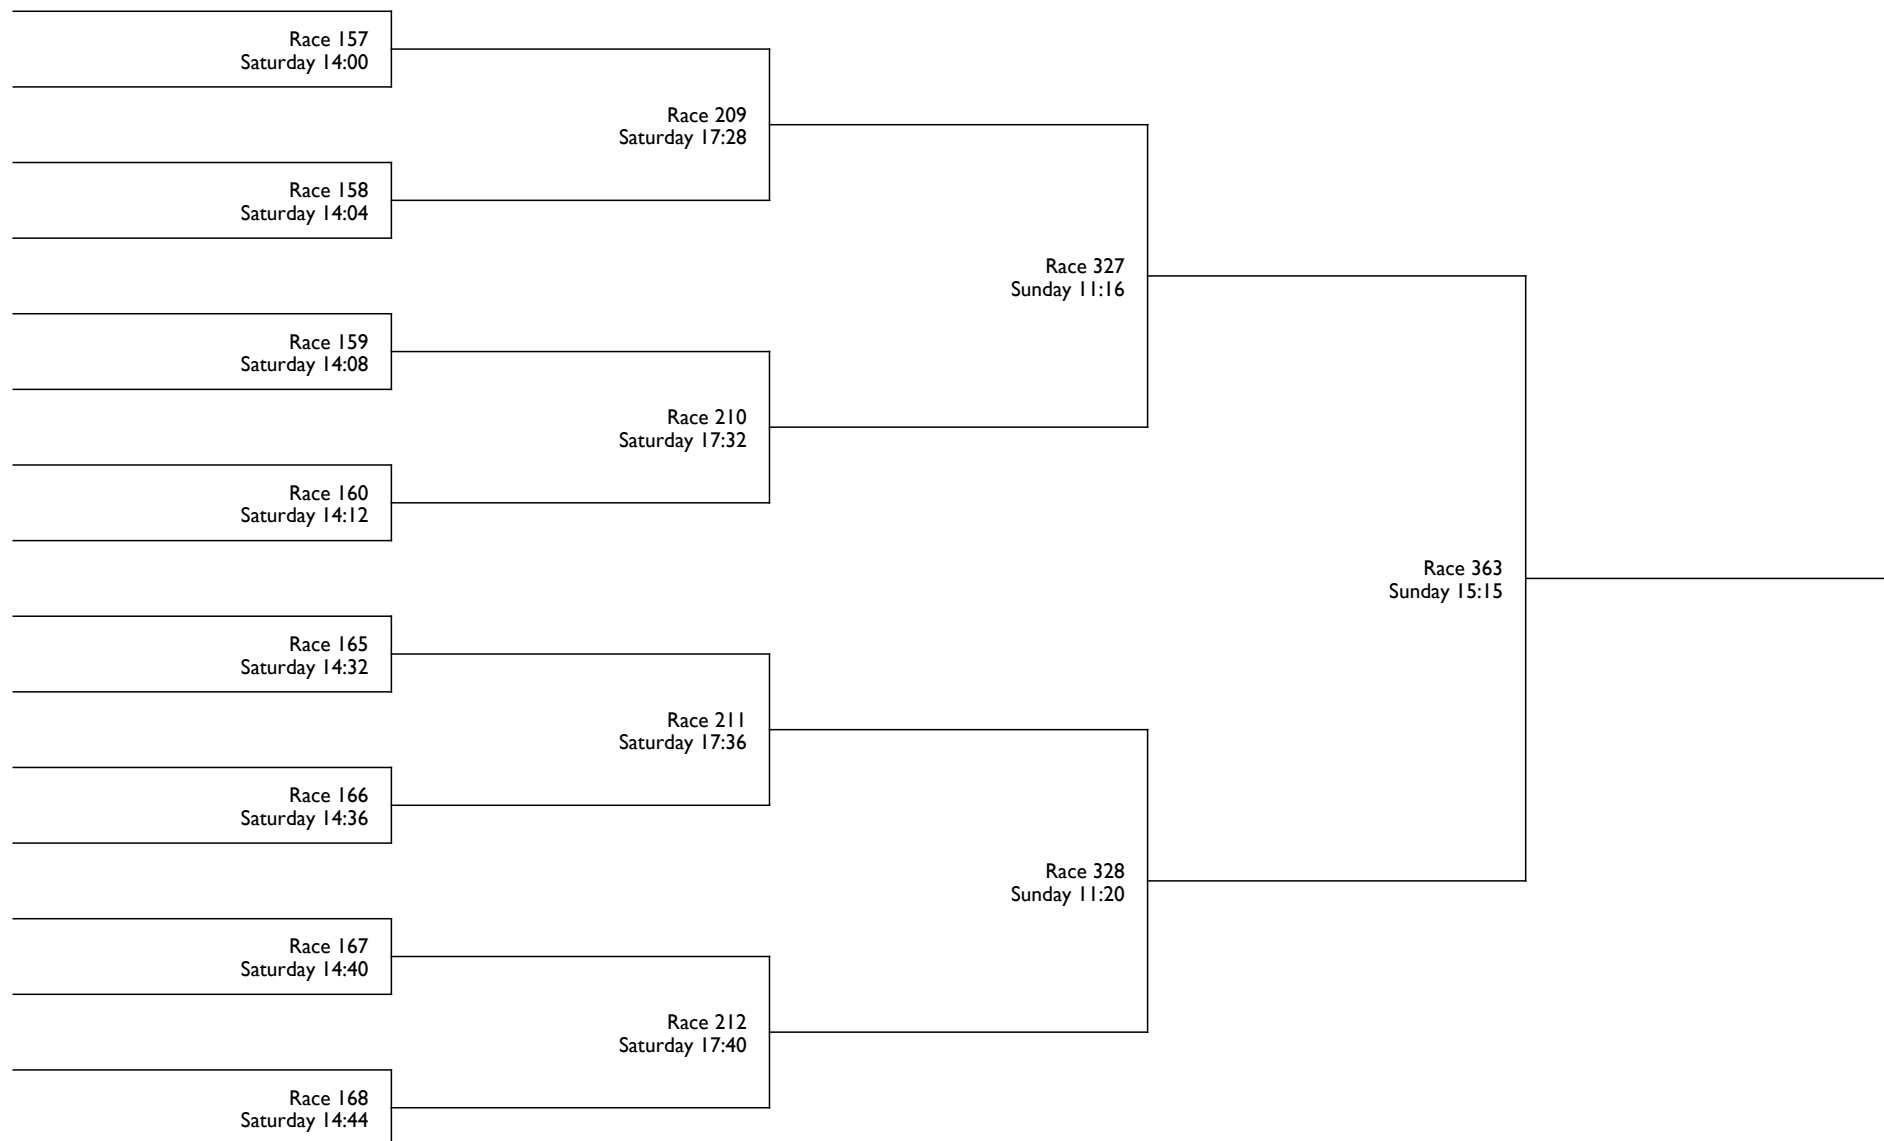

Henley Womens Regatta

The Di Ellis Trophy

J1x | School Junior Single Sculls