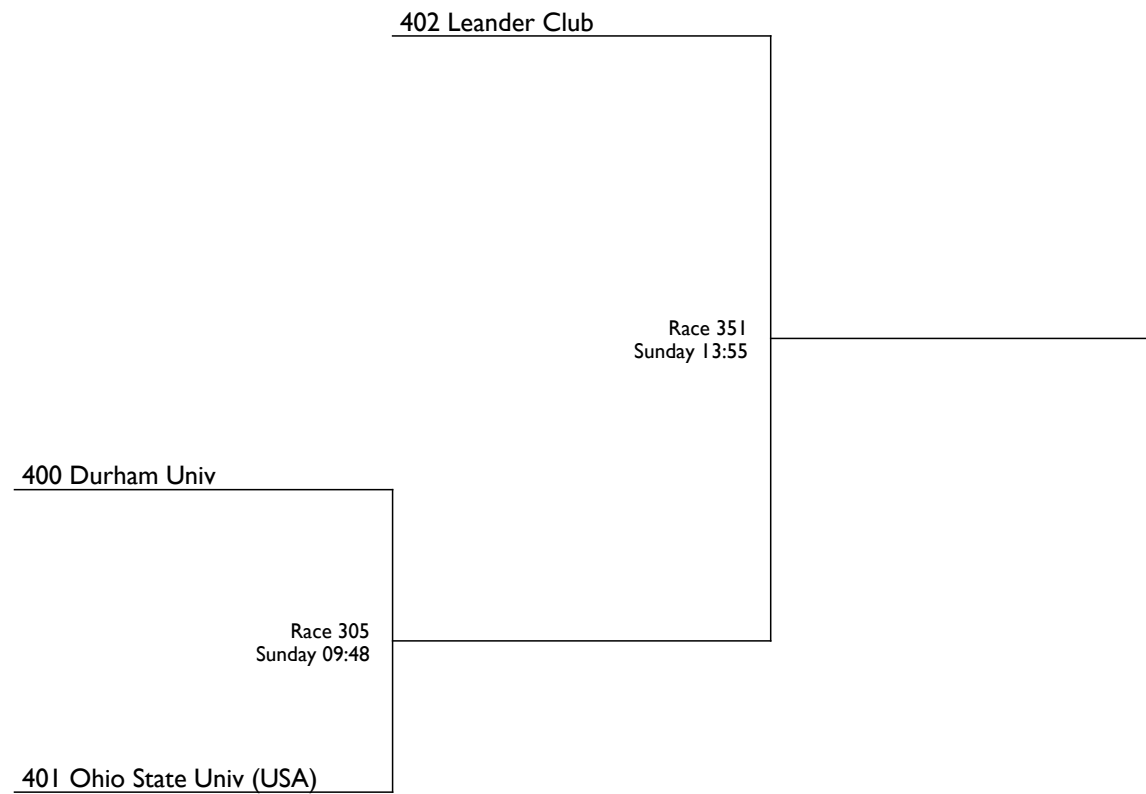

Race 355
Sunday 14:15

Henley Womens Regatta

The Groton School Challenge Cup

J4+ | School Junior Coxed Fours

Henley Womens Regatta

The Avril Vellacott Cup

E4- | Elite Coxless Fours

Henley Womens Regatta