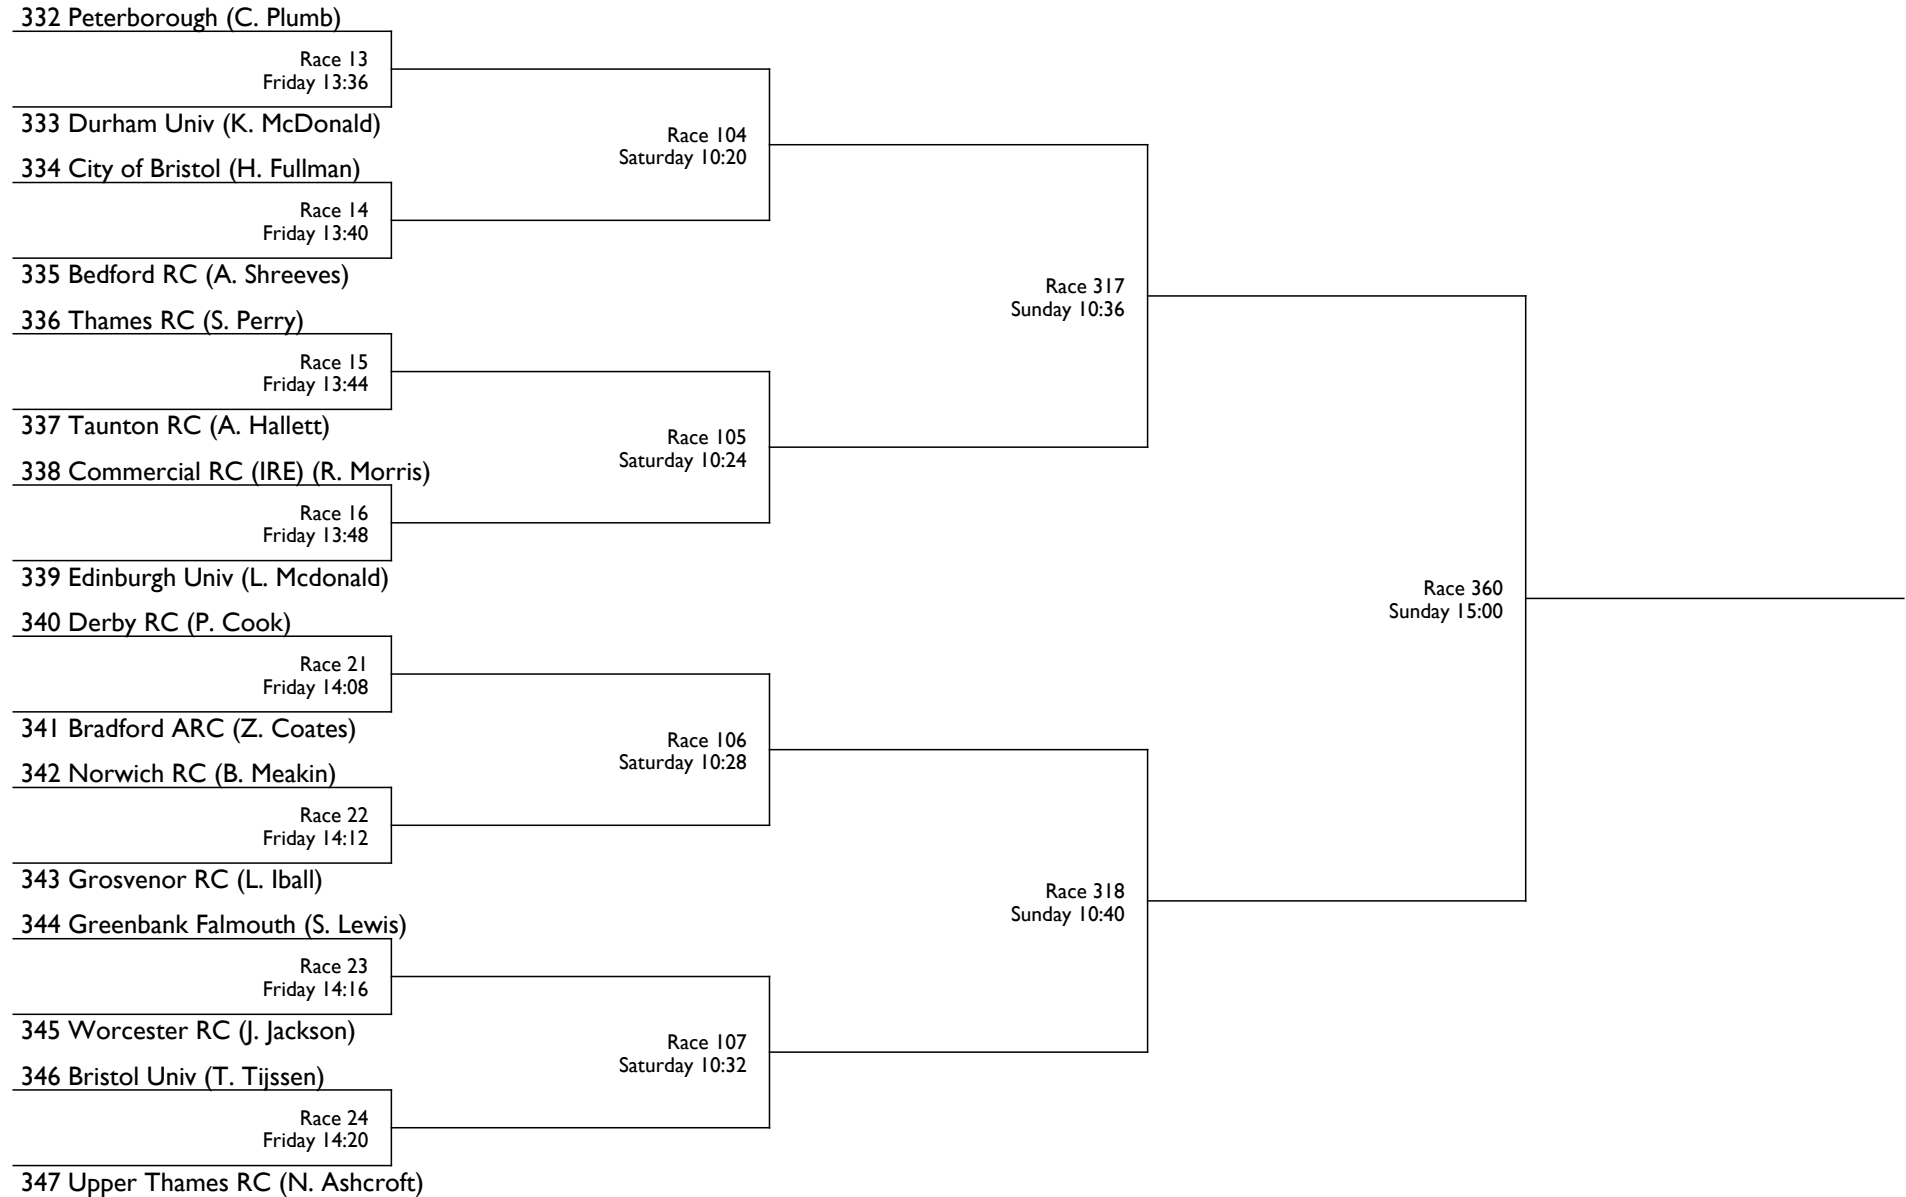

The Parkside Trophy

ELwt 2- | Elite Lightweight Pairs

Henley Womens Regatta

The Fiona Dennis Trophy

SLwt 1x | Senior Lightweight Single Sculls

Henley Womens Regatta

The Godfrey Rowports Cup

ELwt 1x | Elite Lightweight Single Sculls