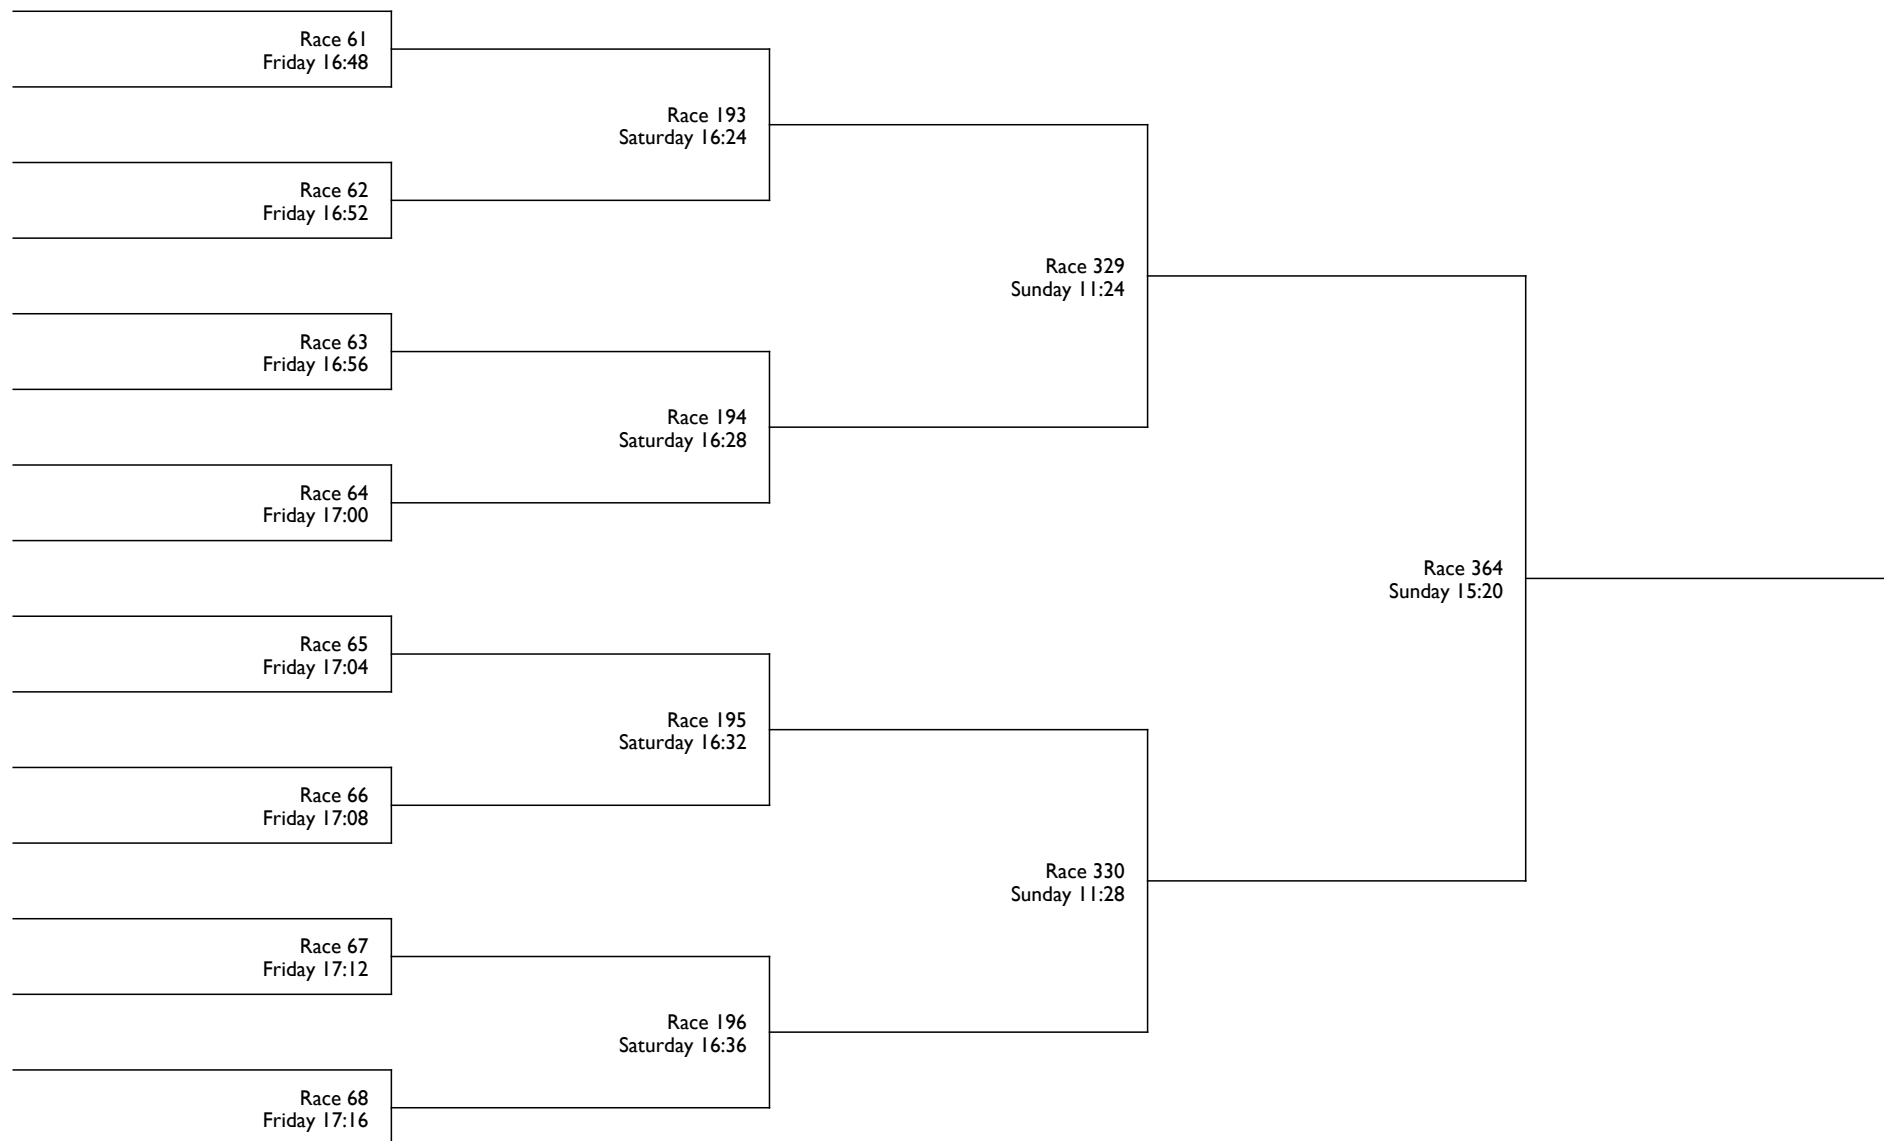

Henley Womens Regatta

The Chairman's Trophy

S4x | Senior Quadruple Sculls