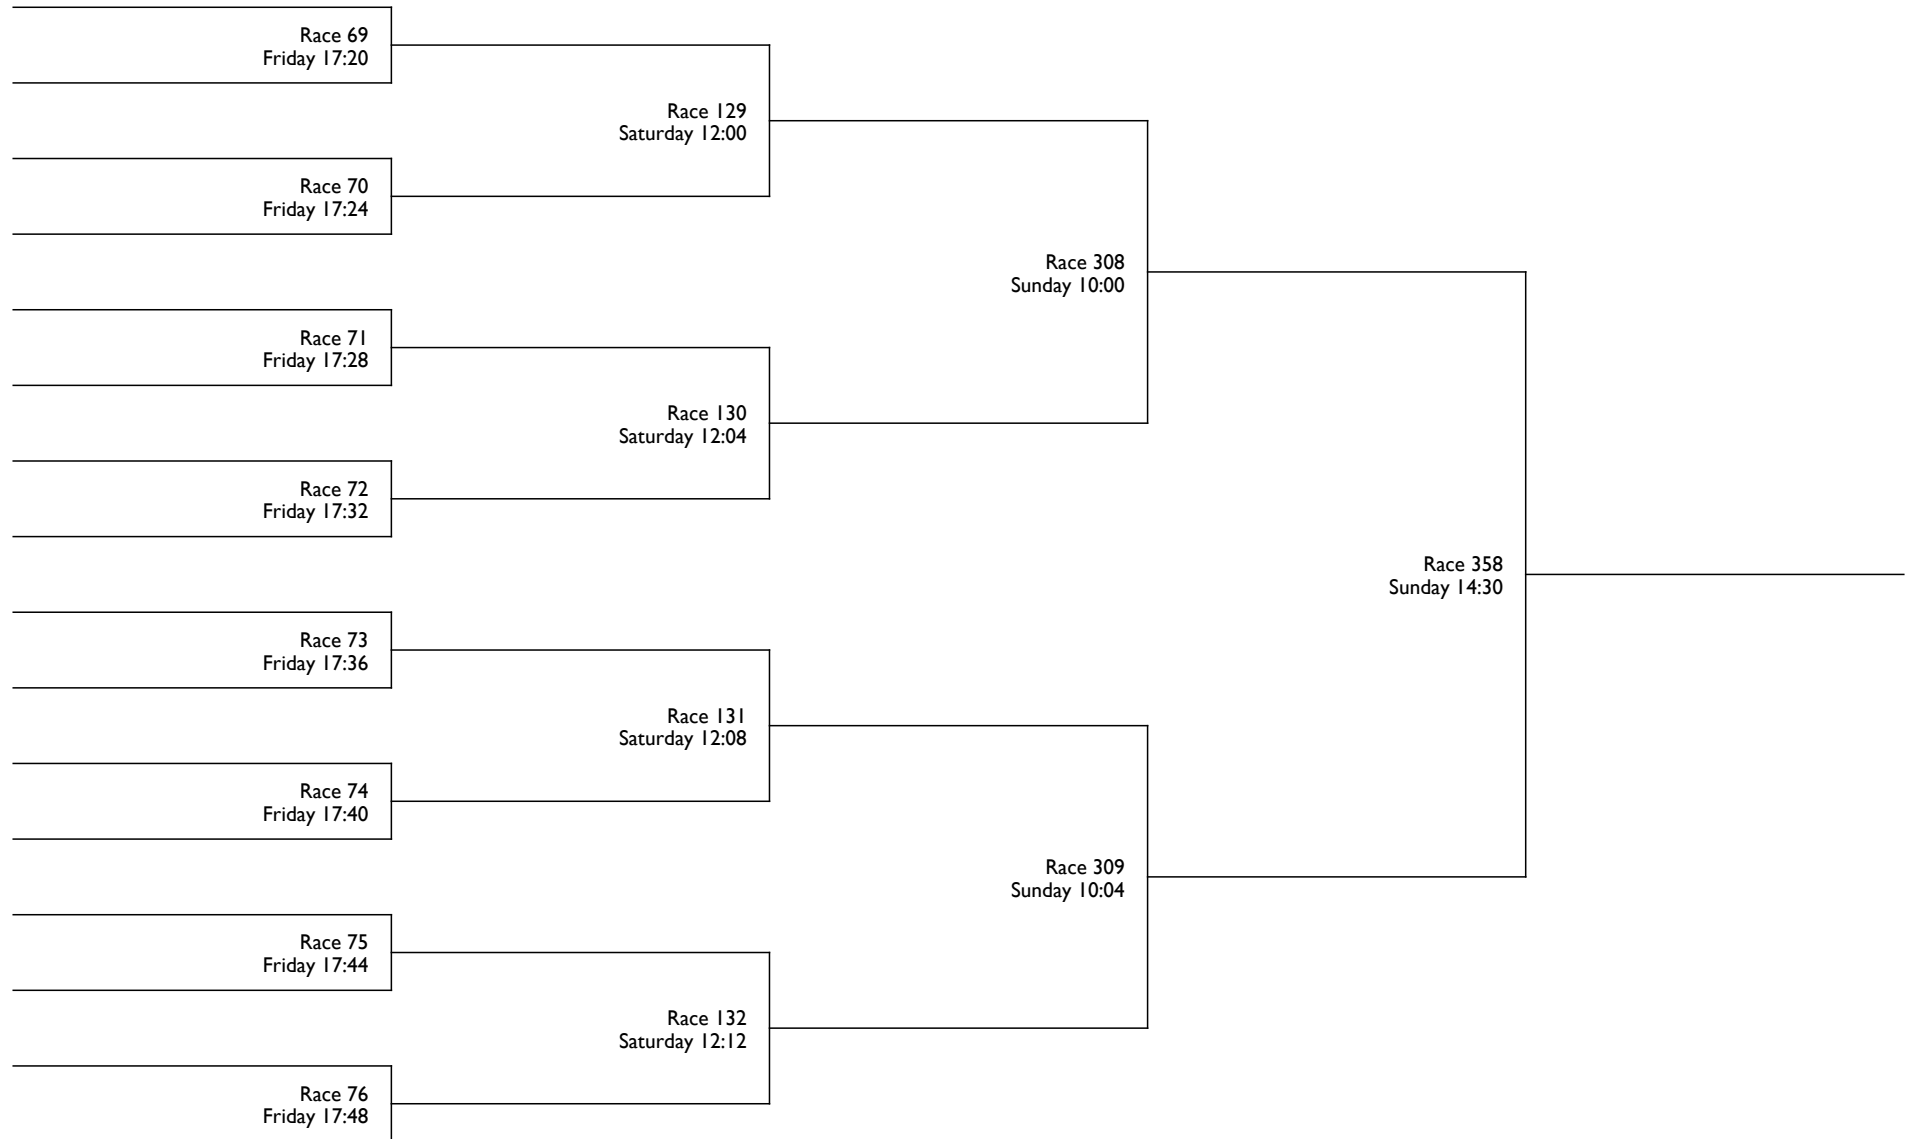

Henley Womens Regatta

The Cathy Cruickshank Trophy

A4+ | Intermediate Academic Coxed Fours