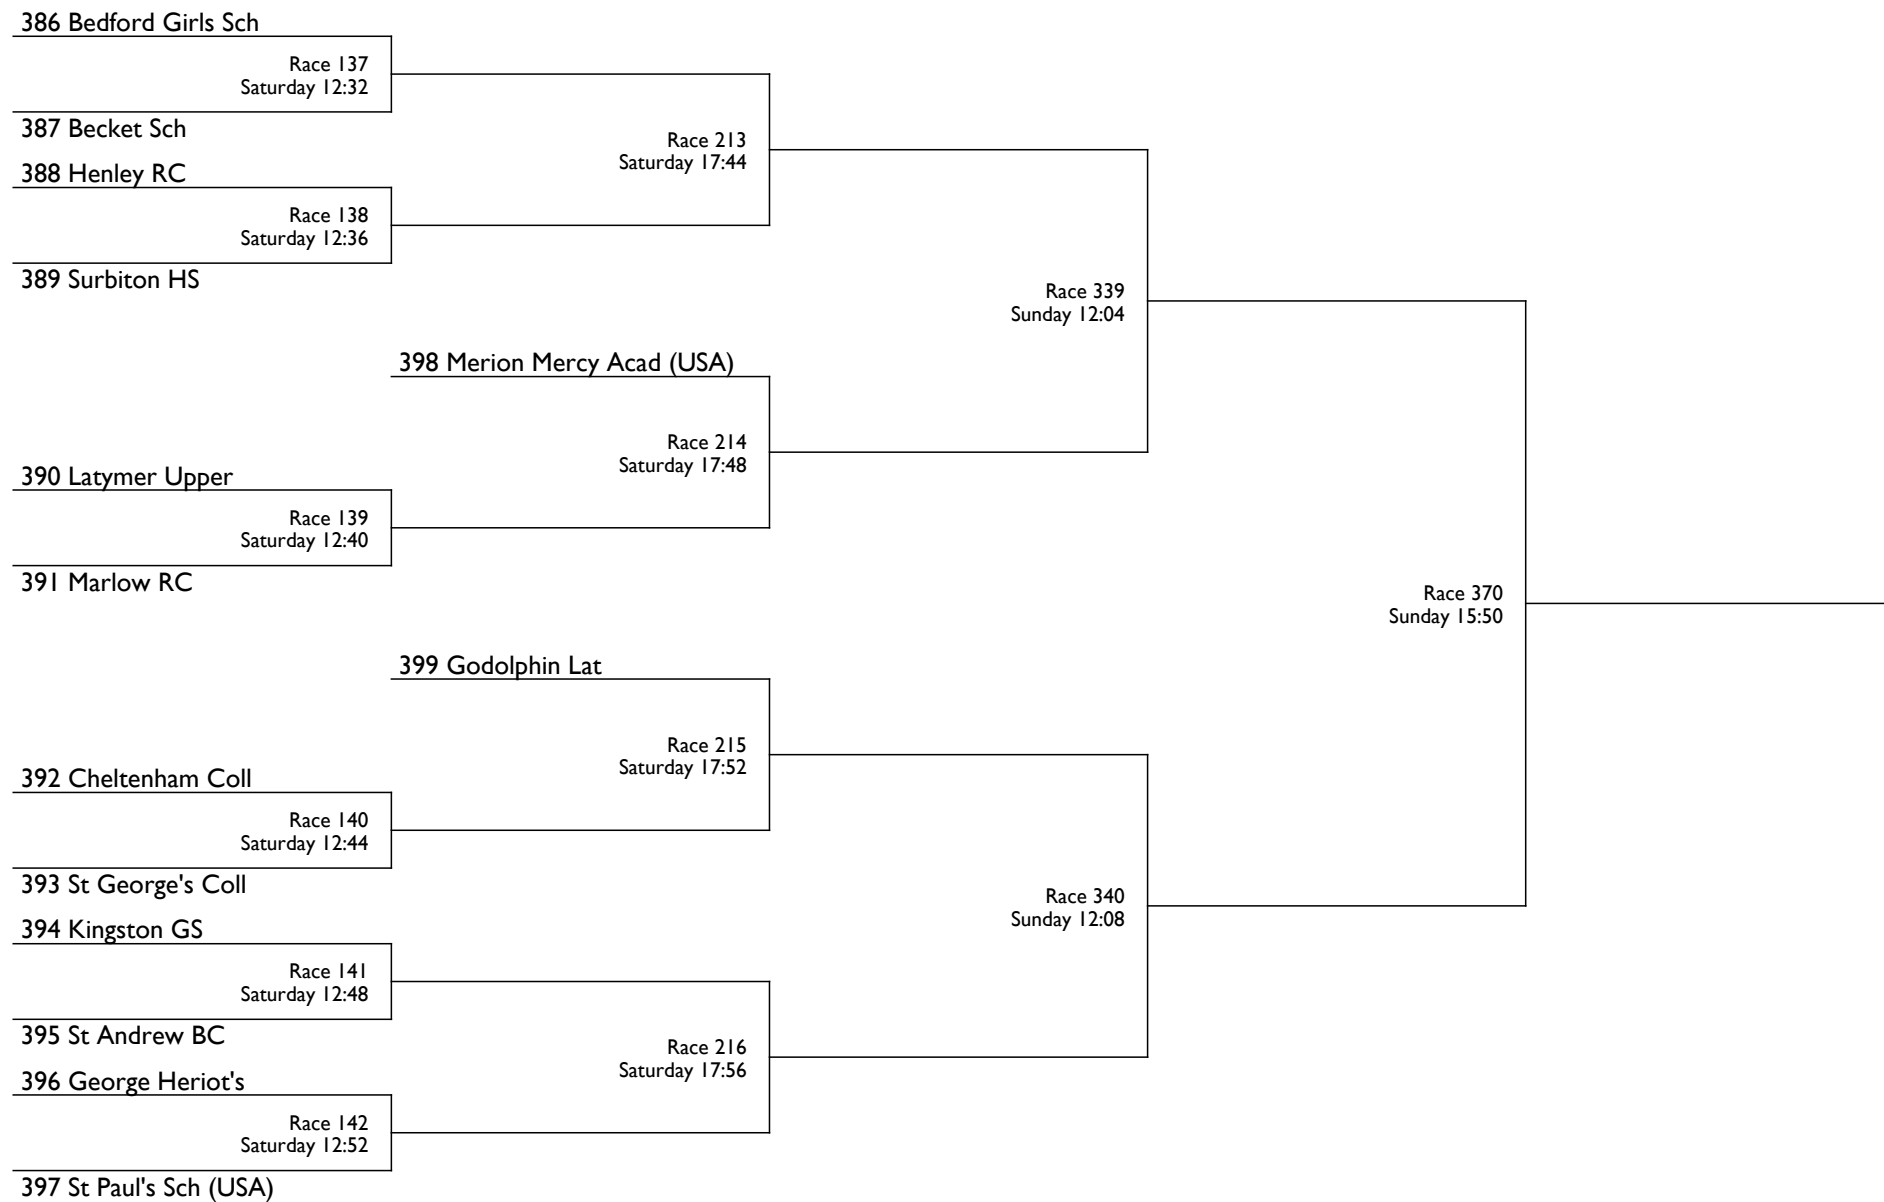

Henley Womens Regatta

The Groton School Challenge Cup

J4+ | School Junior Coxed Fours