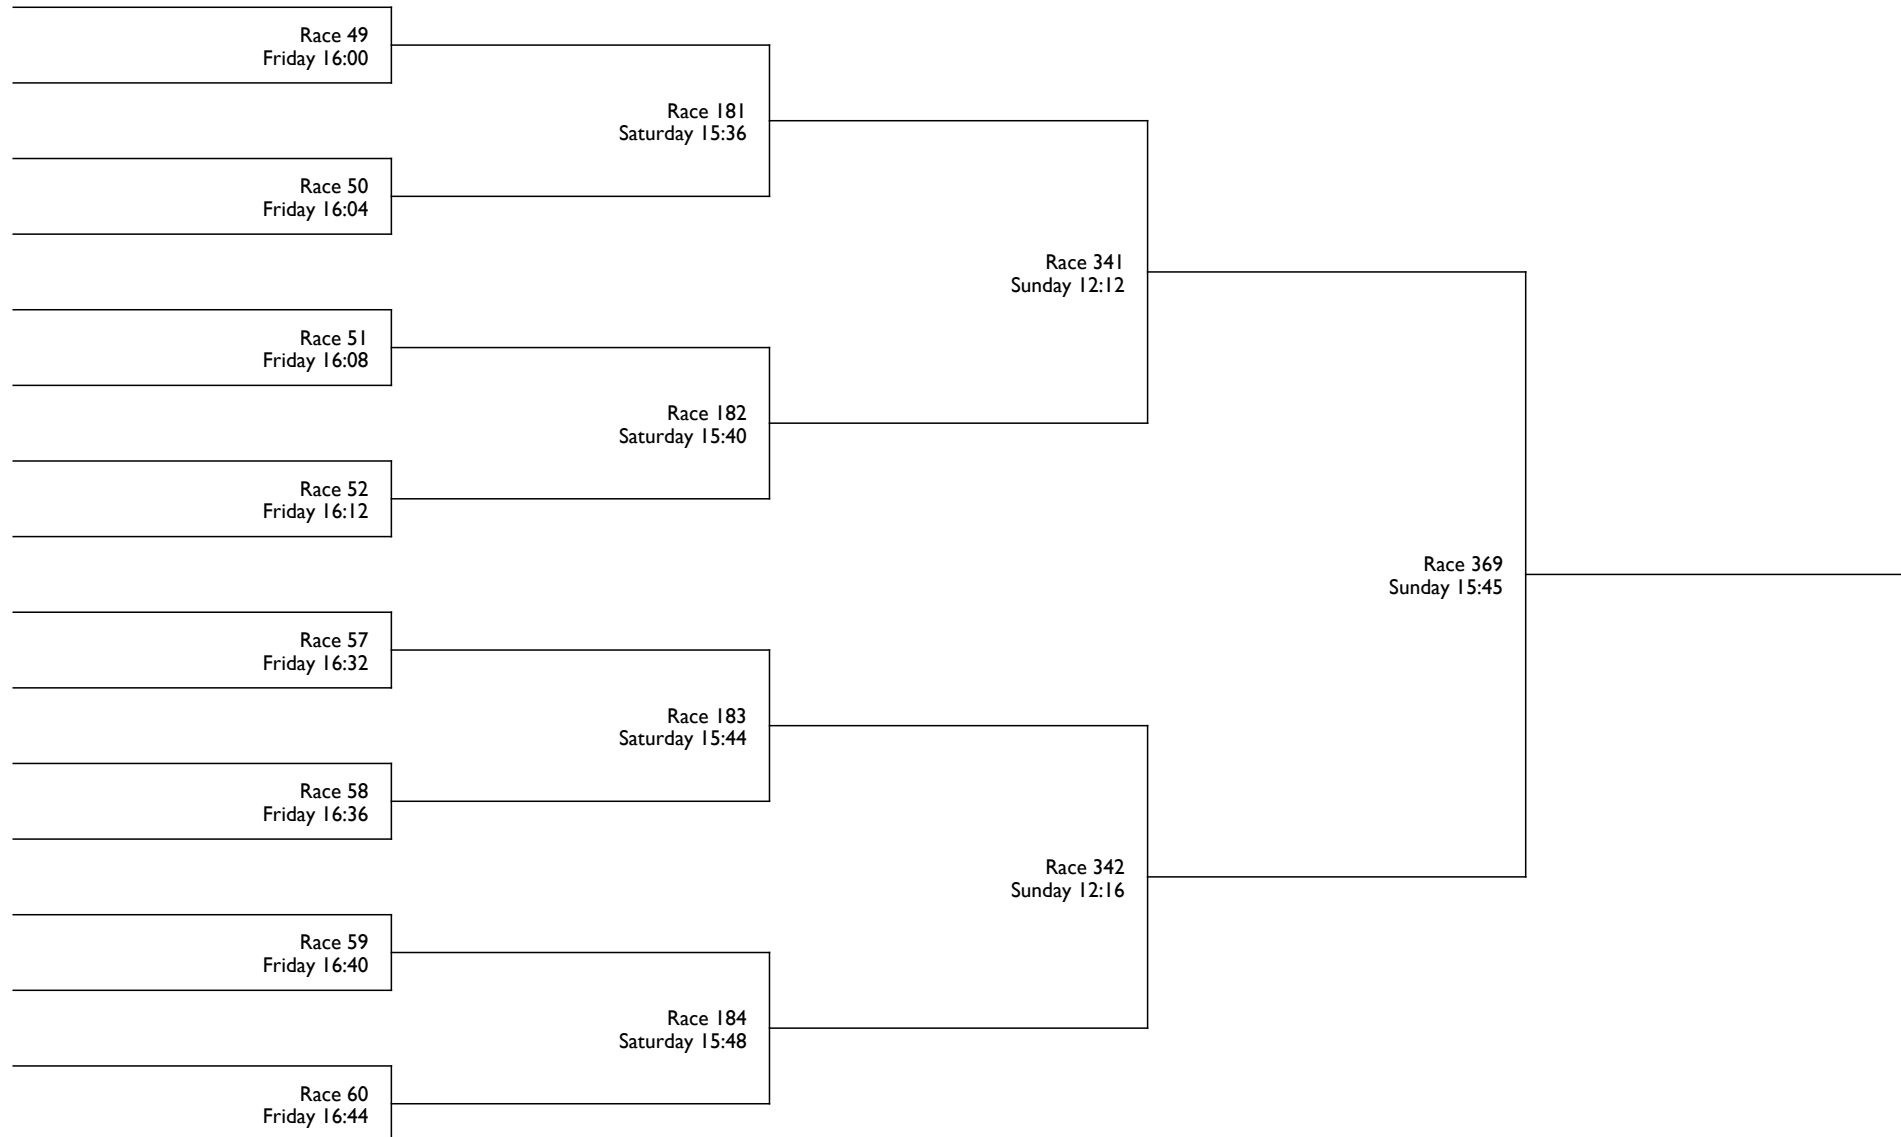

The Lester Trophy

C4+ | Intermediate Club Coxed Fours

Henley Womens Regatta

The Rosie Mayglothing Trophy

S2x | Senior Double Sculls

Kindly sponsored by Tim & Sarah Lohmann

Henley Womens Regatta

The Chairman's Trophy