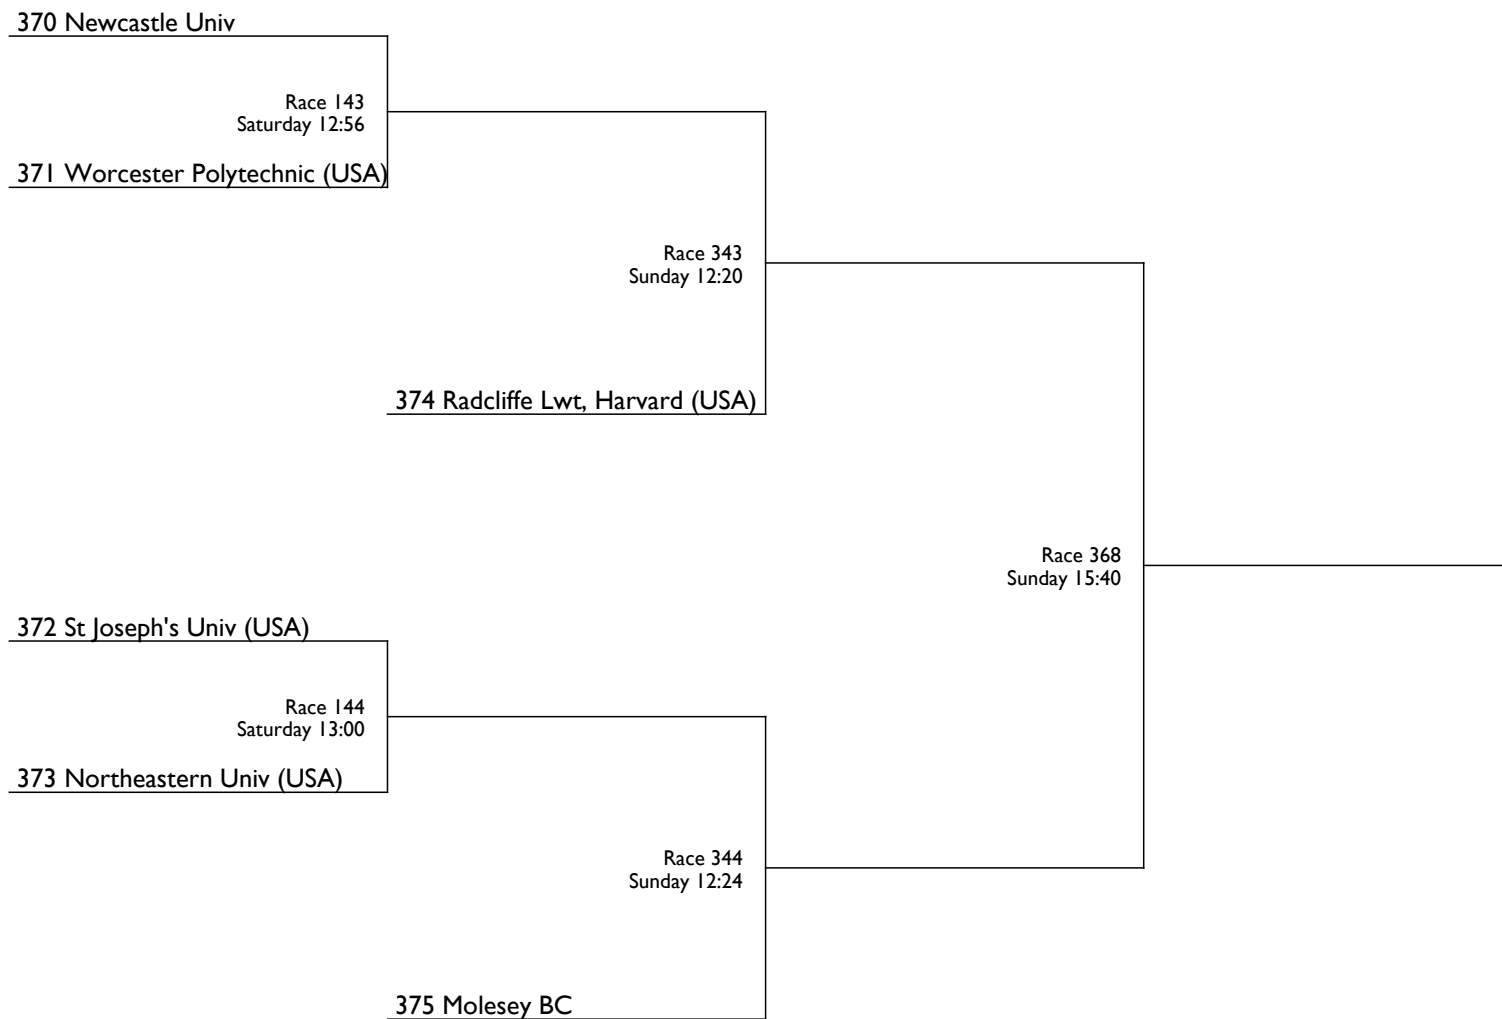

Henley Womens Regatta

The GP Jefferies Memorial Trophy

S8 | Senior Eights

Kindly sponsored by Simmons and Sons