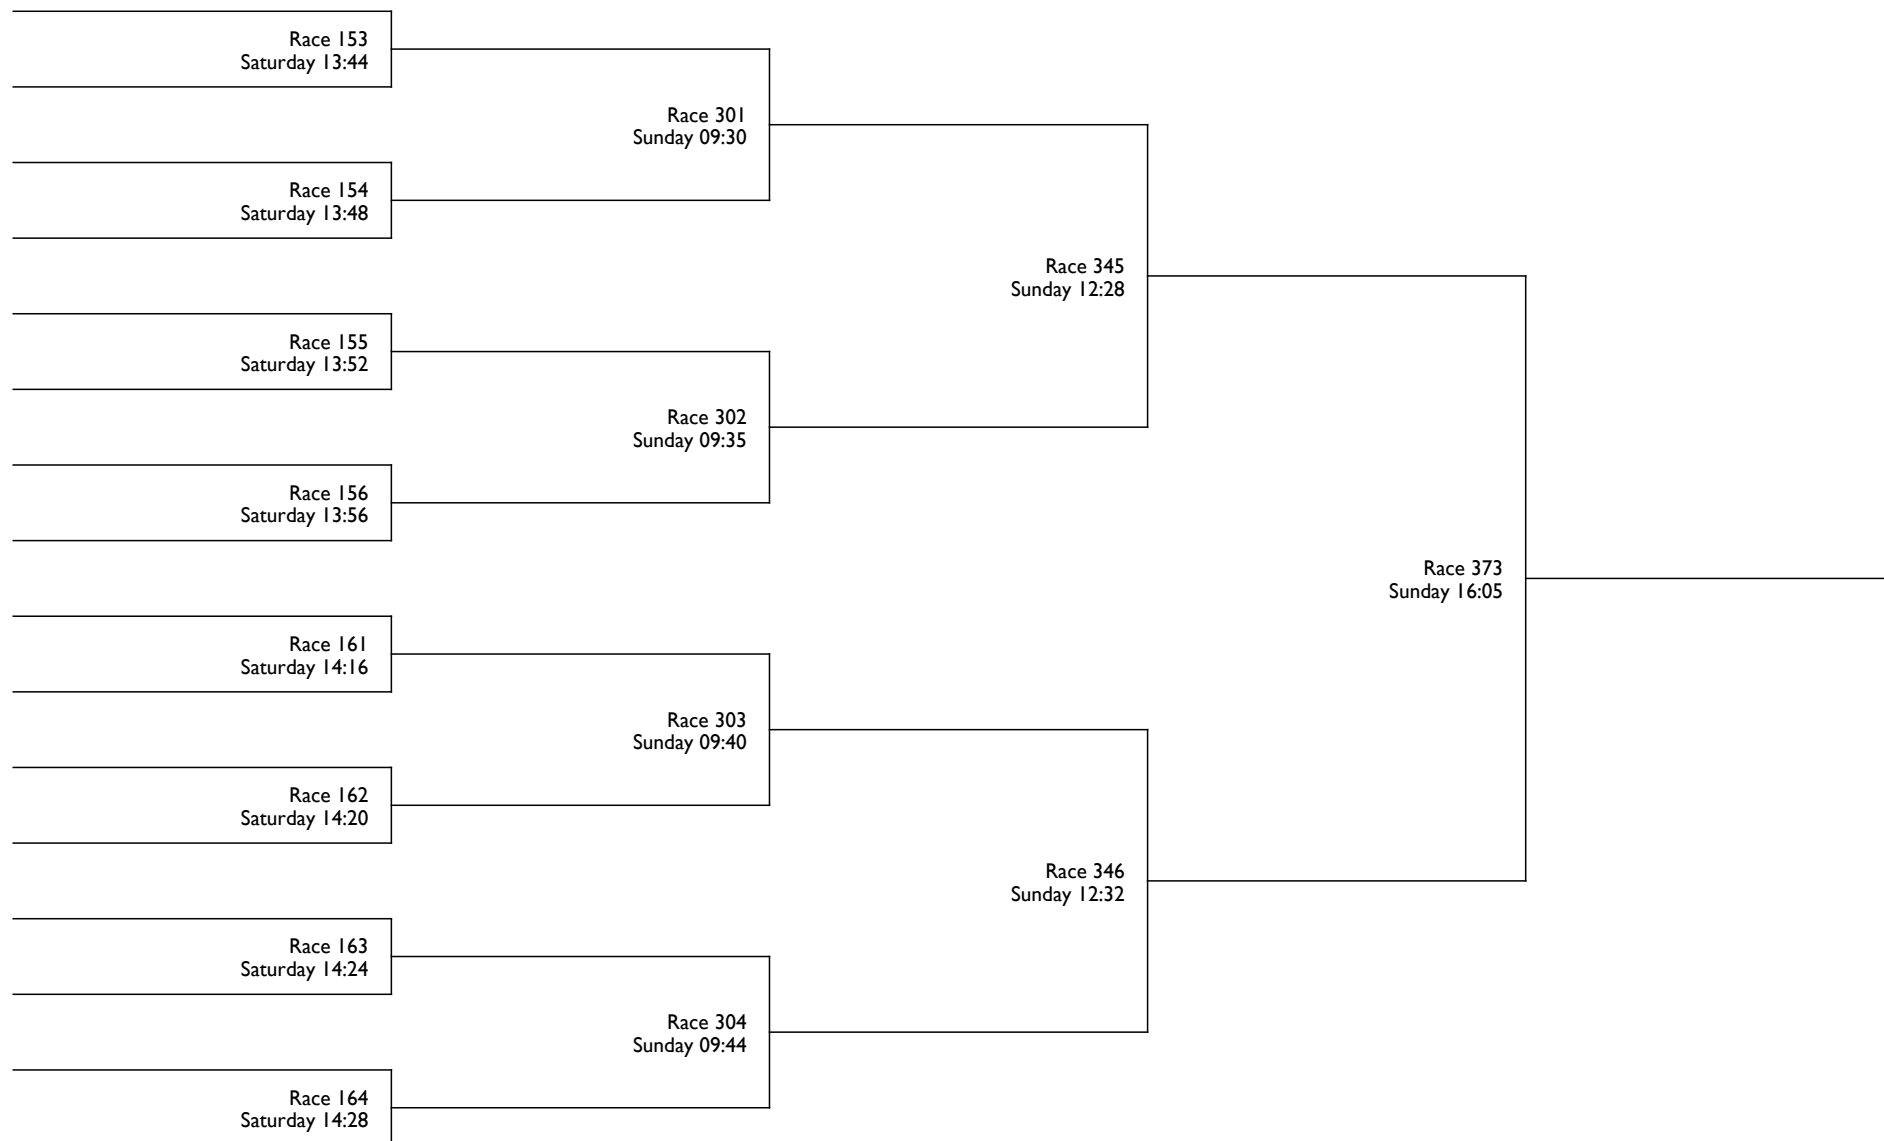

Henley Womens Regatta

The Bea Langridge Trophy

J4x | School Junior Quadruple Sculls

Kindly sponsored by Walter Scott