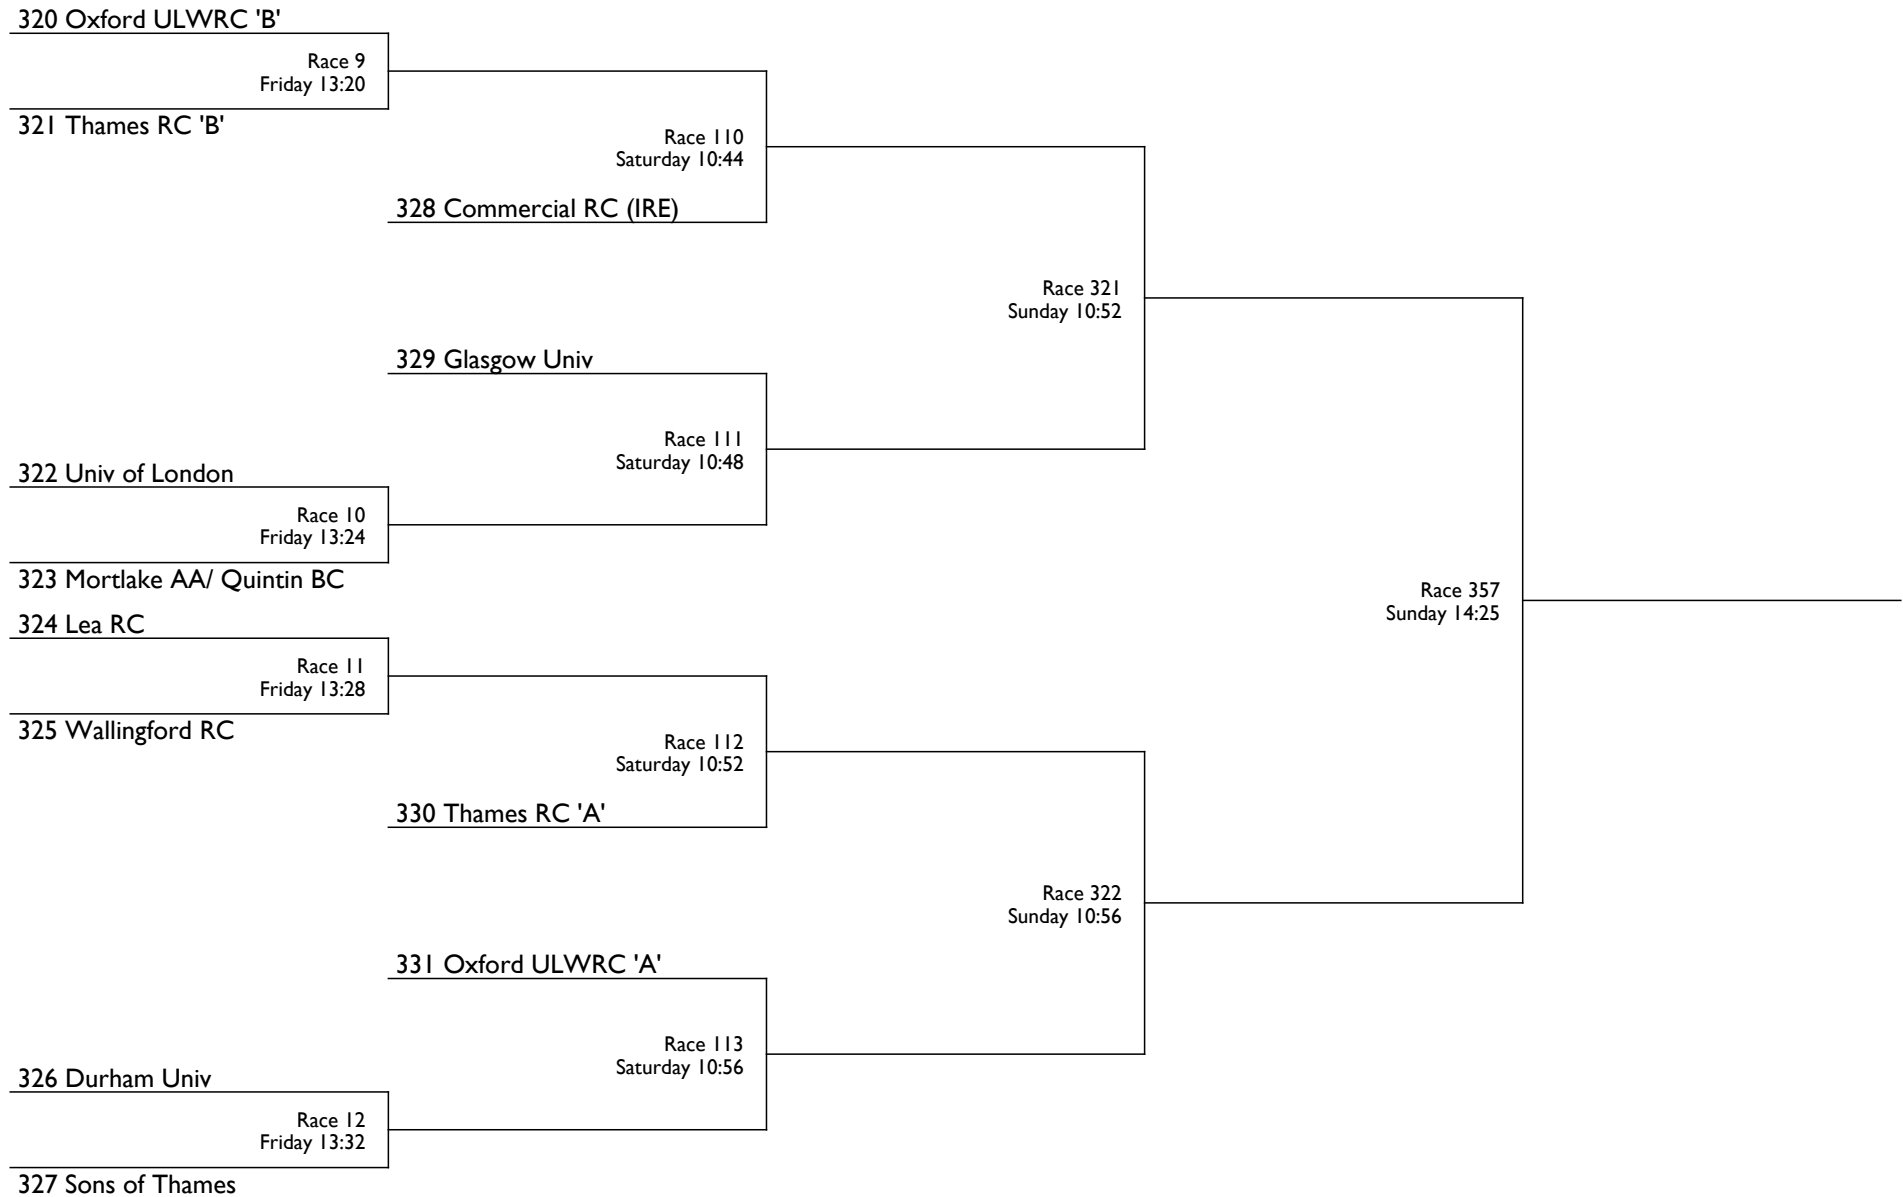

The Parkside Trophy

ELwt 2- | Elite Lightweight Pairs

Henley Womens Regatta

The Fiona Dennis Trophy

SLwt 1x | Senior Lightweight Single Sculls

Henley Womens Regatta

The Godfrey Rowports Cup

ELwt 1x | Elite Lightweight Single Sculls