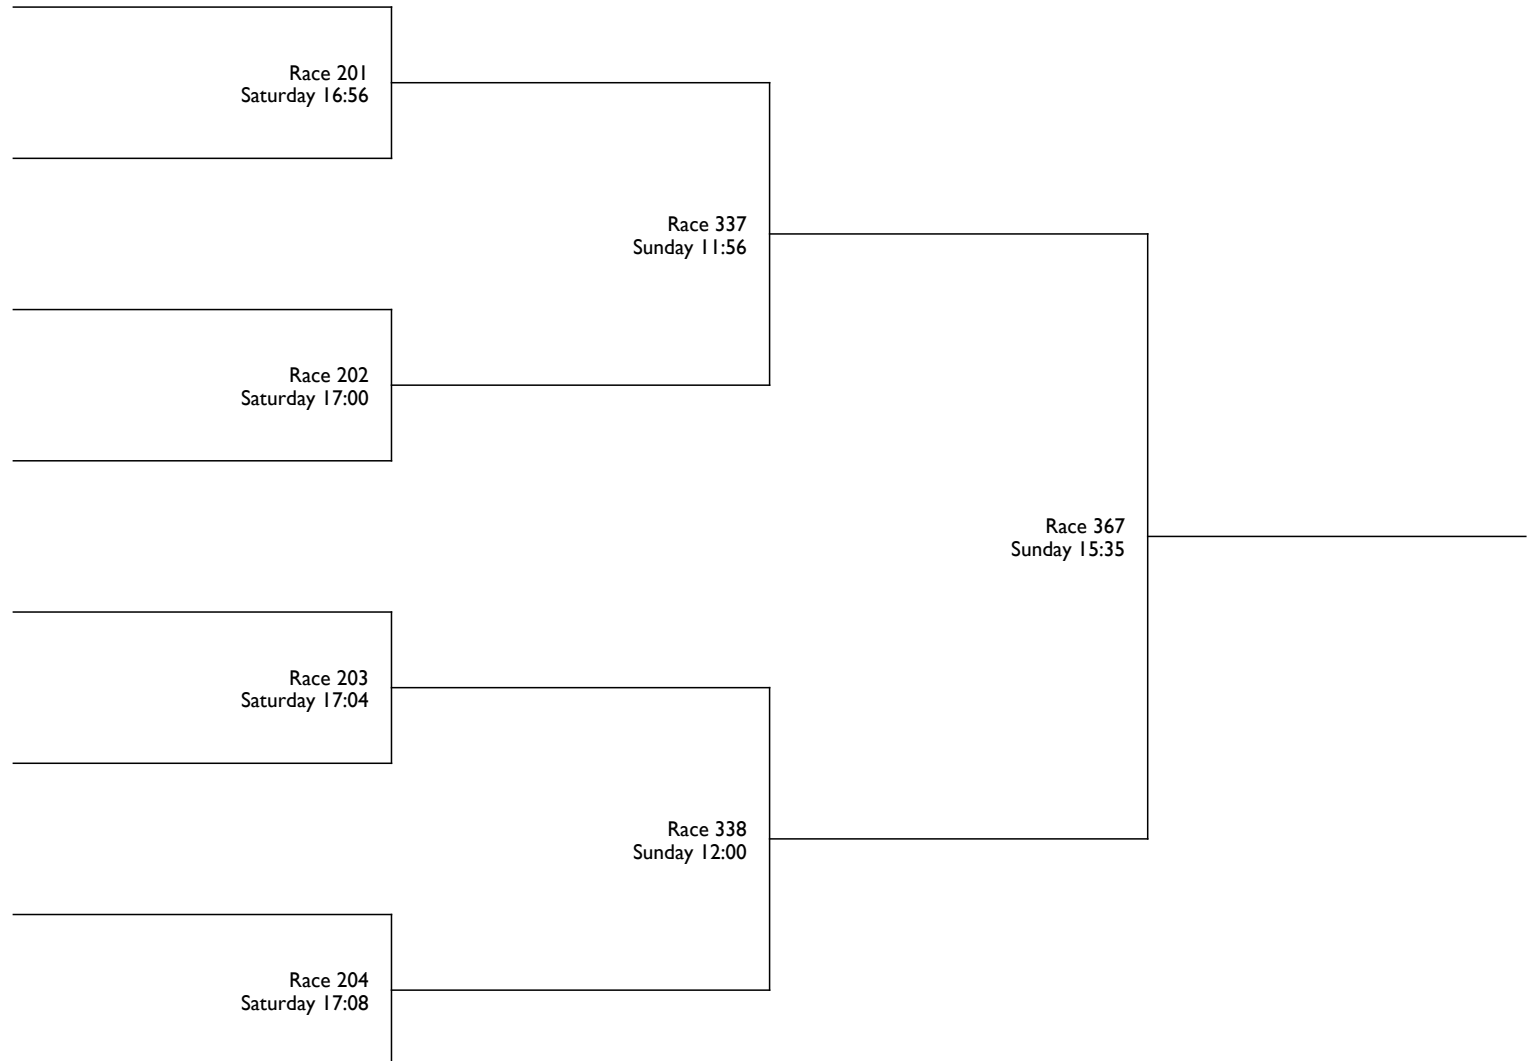

Henley Womens Regatta

The West End ARA Trophy

J16 4+ | Junior 16 Coxed Fours

Kindly sponsored by Salmon Developments