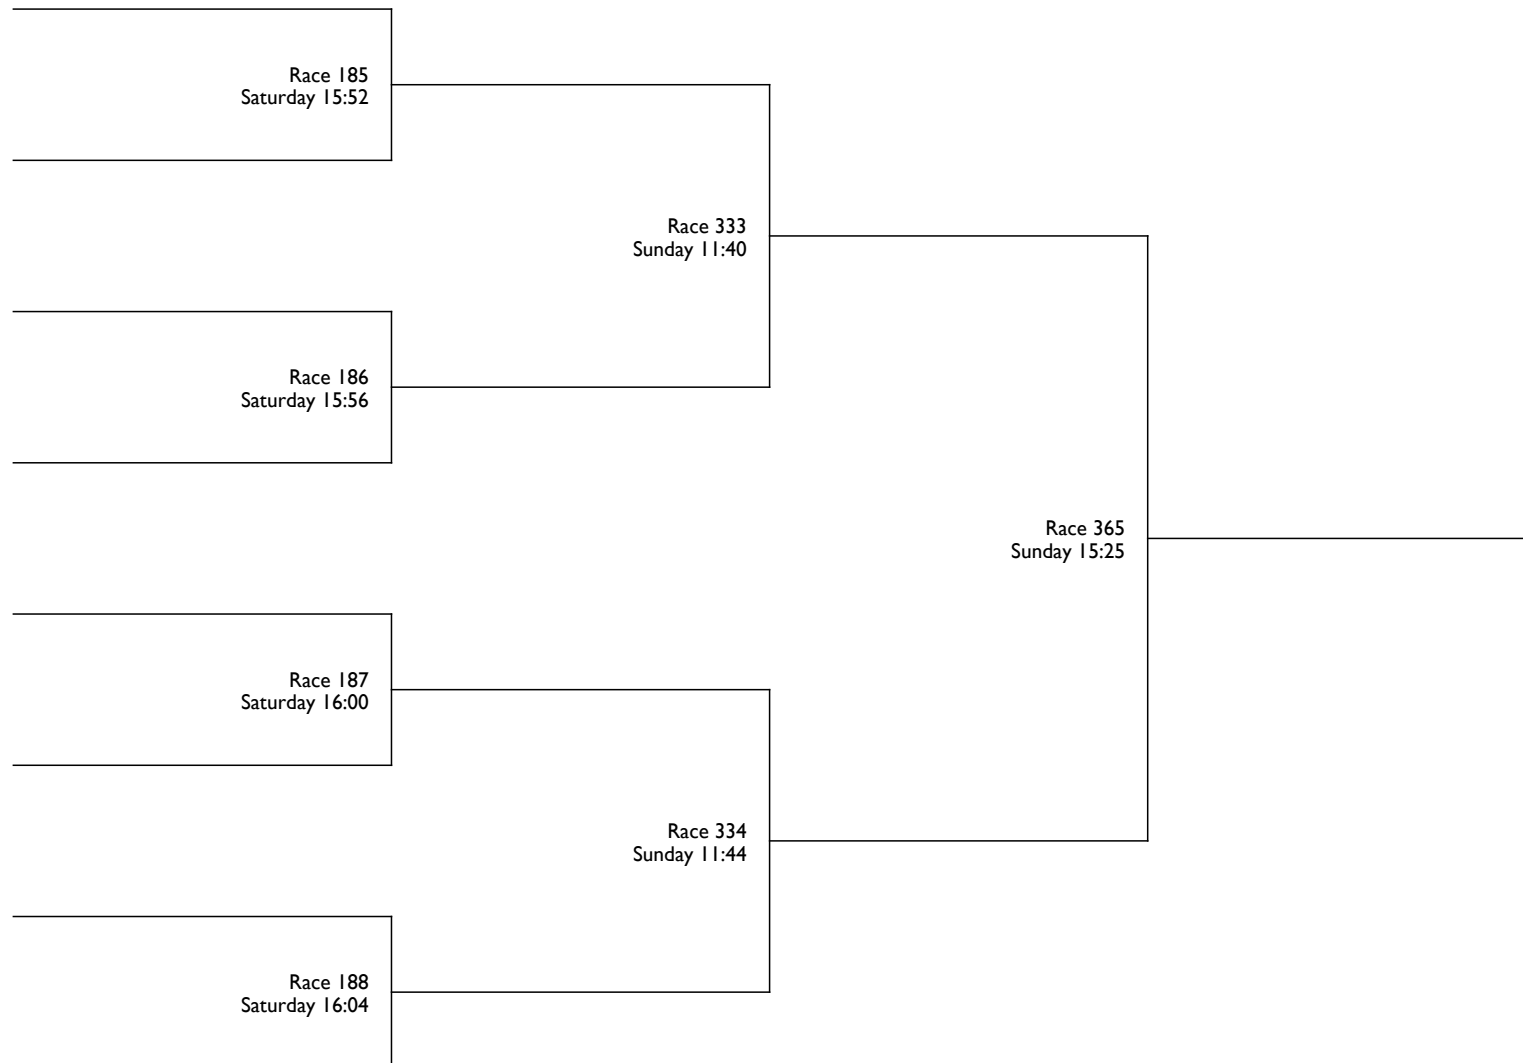

S4x | Senior Quadruple Sculls

Henley Womens Regatta

The Cathy Cruickshank Trophy

A4+ | Intermediate Academic Coxed Fours

Henley Womens Regatta

The Nina Padwick Trophy

J16 4x | Junior 16 Quadruple Sculls

Kindly sponsored by Nina Padwick