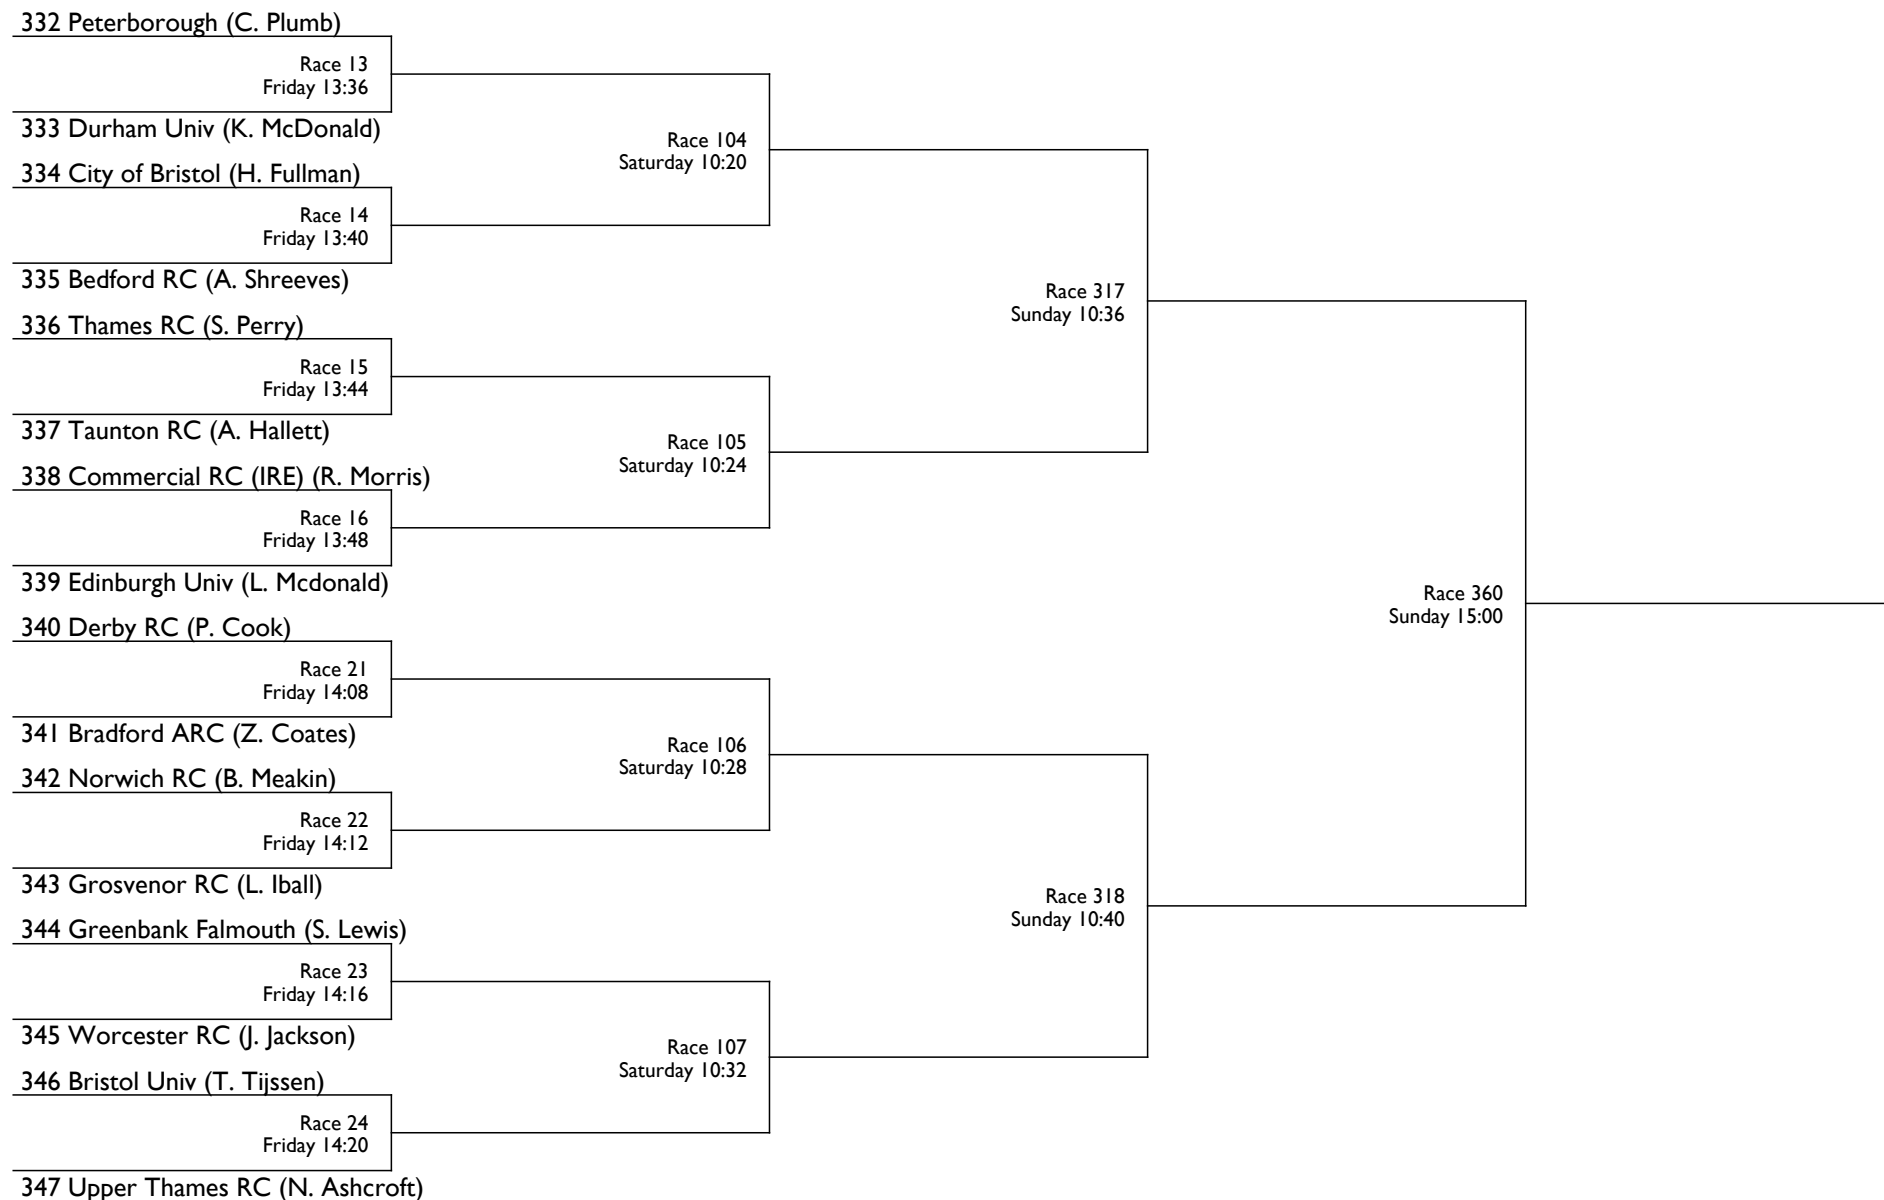

Henley Womens Regatta

The Fiona Dennis Trophy

SLwt 1x | Senior Lightweight Single Sculls