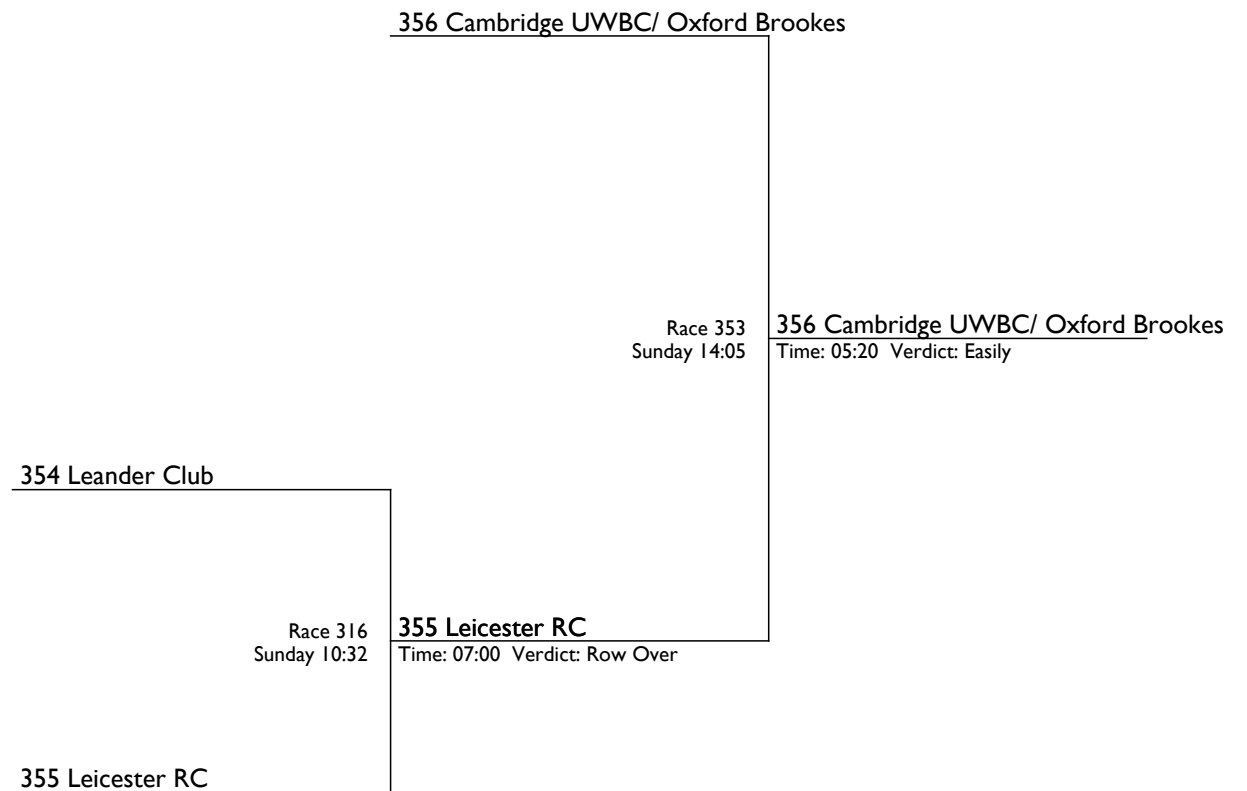

Henley Womens Regatta

The Haslam Trophy

ELwt 2x | Elite Lightweight Double Sculls

Kindly sponsored by Wentworth House Partnership