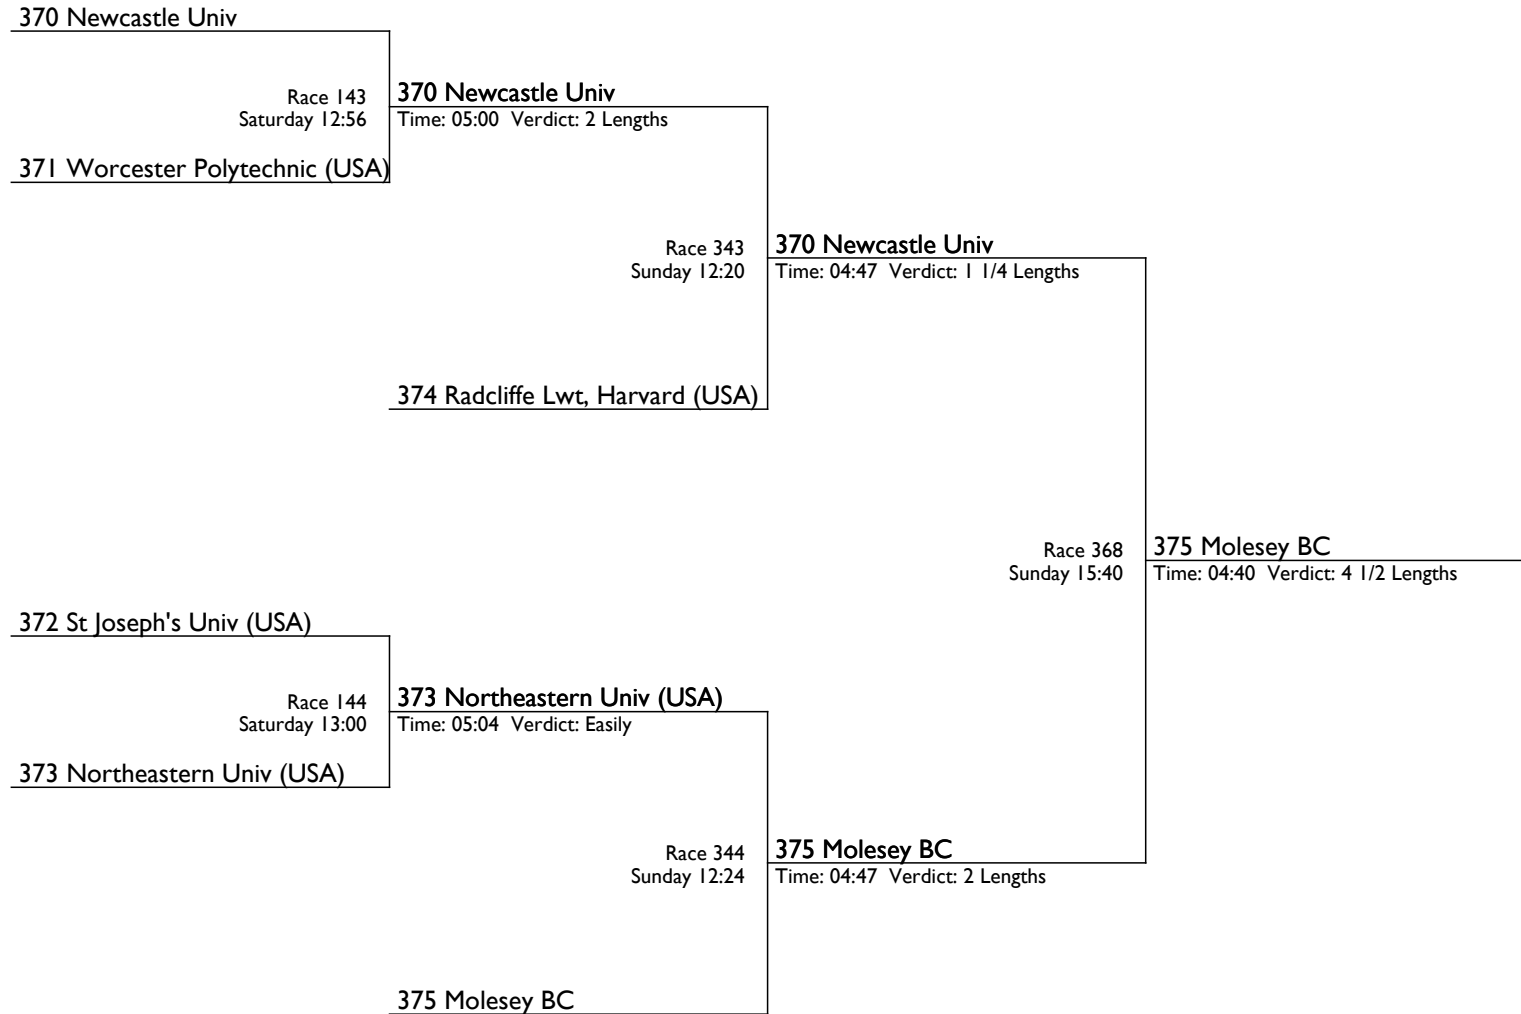

E1x | Elite Single Sculls

Kindly sponsored by Leander Club

Henley Womens Regatta

The GP Jefferies Cup

S8 | Senior Eights

Kindly sponsored by Simmons and Sons

Henley Womens Regatta

The Peabody Cup