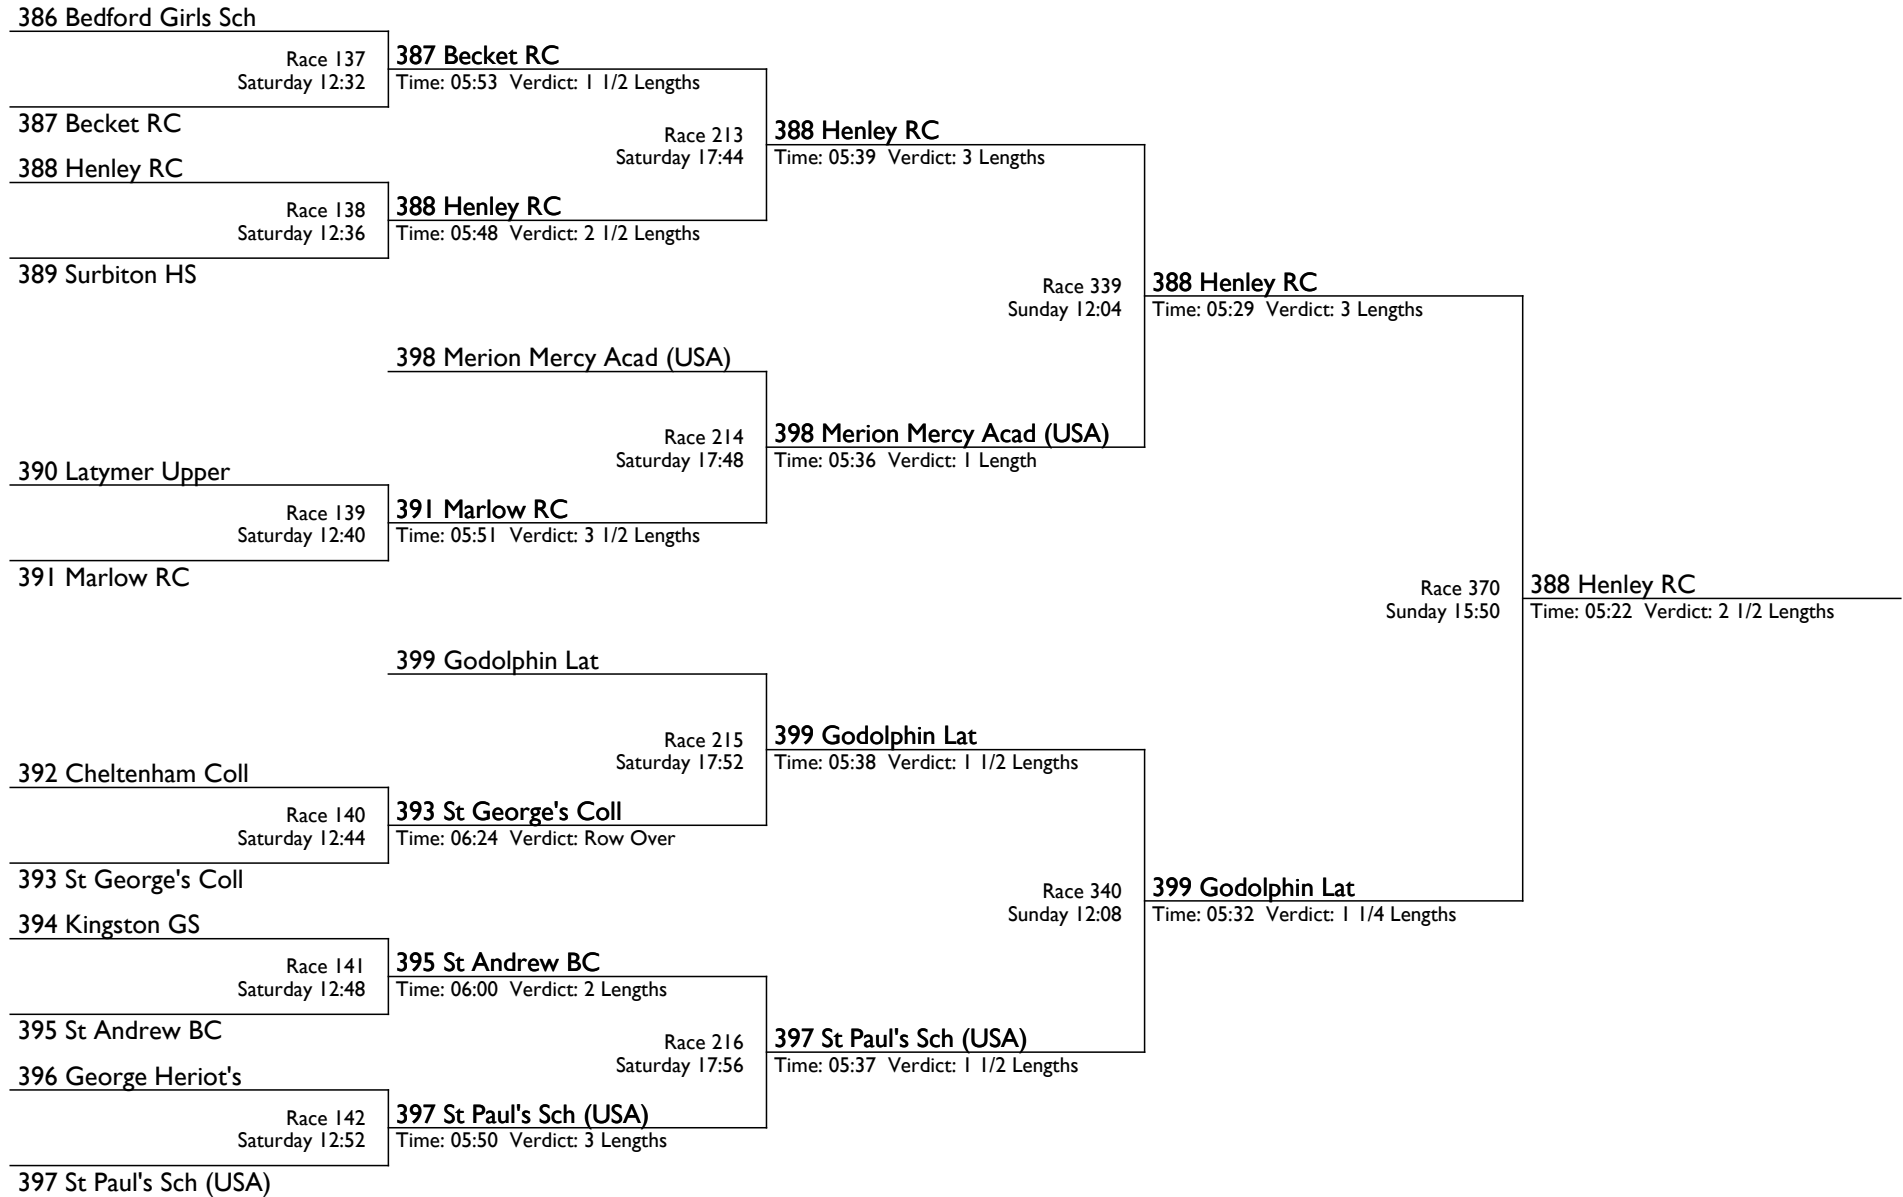

Henley Womens Regatta

The Groton School Challenge Cup

J4+ | School Junior Coxed Fours

Henley Womens Regatta

The Avril Vellacott Cup

E4- | Elite Coxless Fours

Henley Womens Regatta

The Ron Needs Challenge Cup