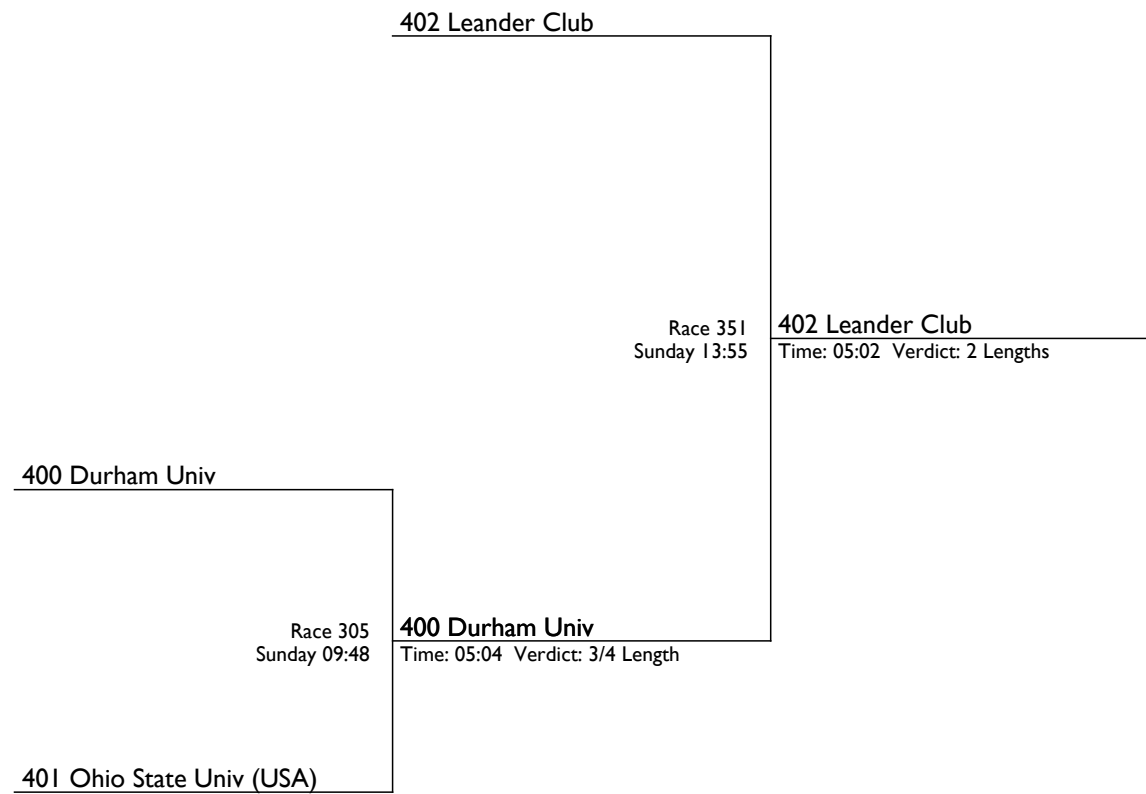

Henley Womens Regatta

The Groton School Challenge Cup

J4+ | School Junior Coxed Fours

Henley Womens Regatta

The Avril Vellacott Cup

E4- | Elite Coxless Fours

Henley Womens Regatta

The Ron Needs Challenge Cup