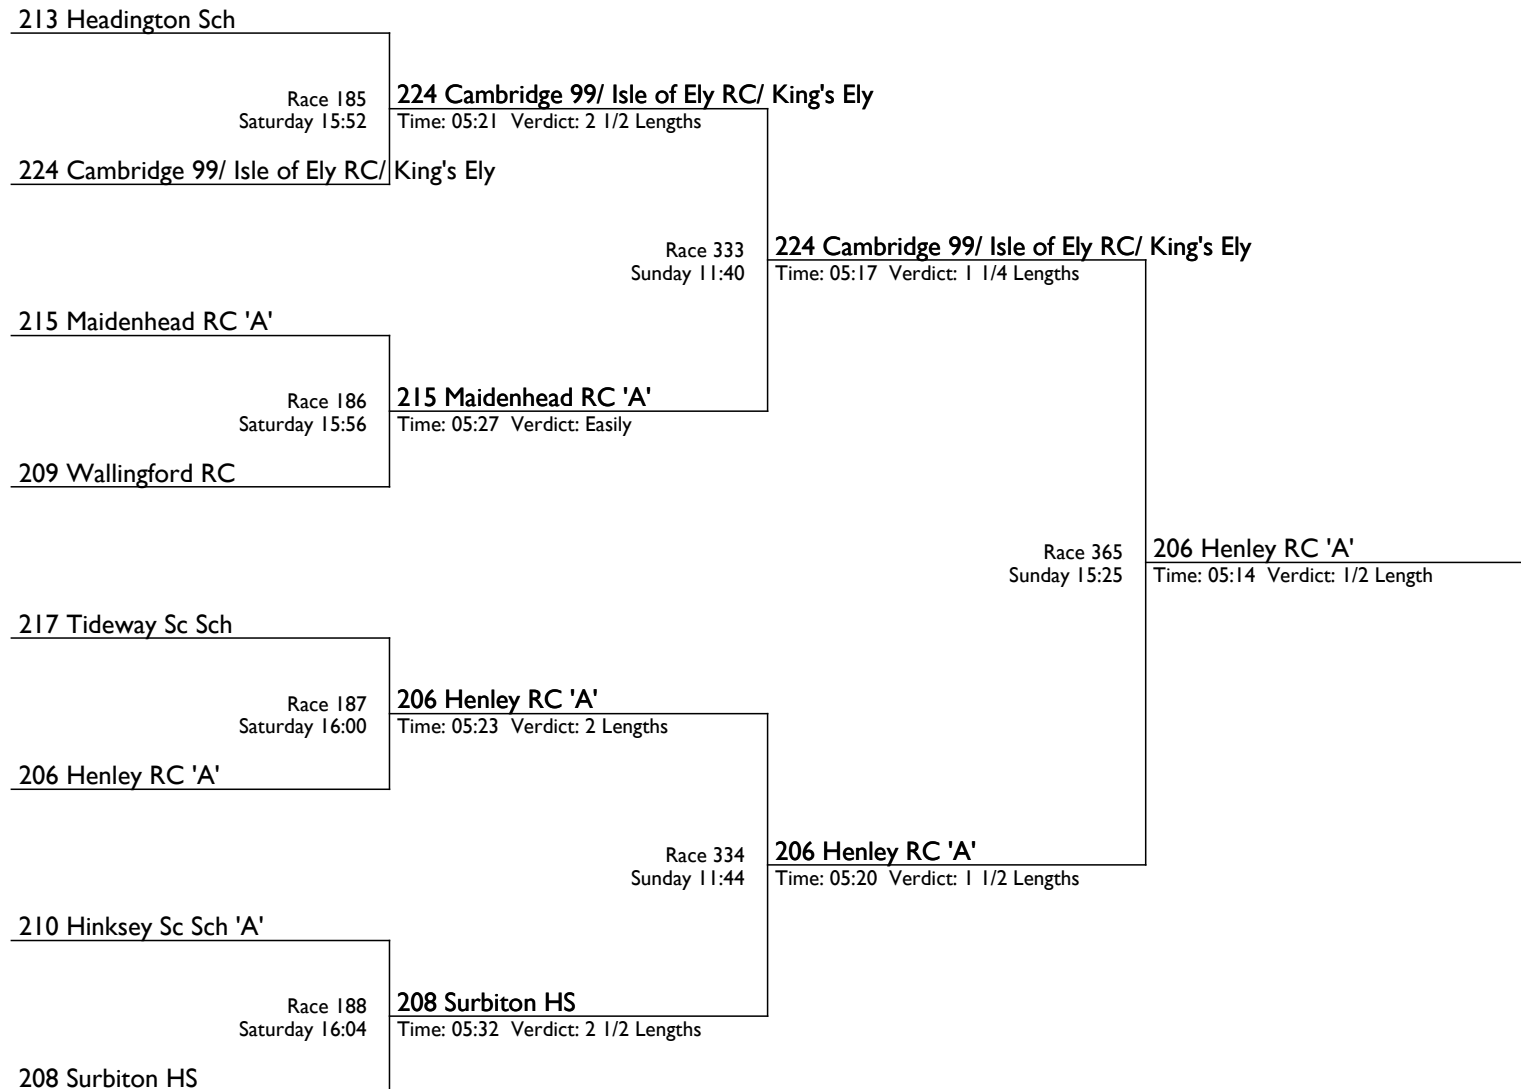

Henley Womens Regatta

The Nina Padwick Trophy

J16 4x | Junior 16 Quadruple Sculls

Kindly sponsored by Nina Padwick