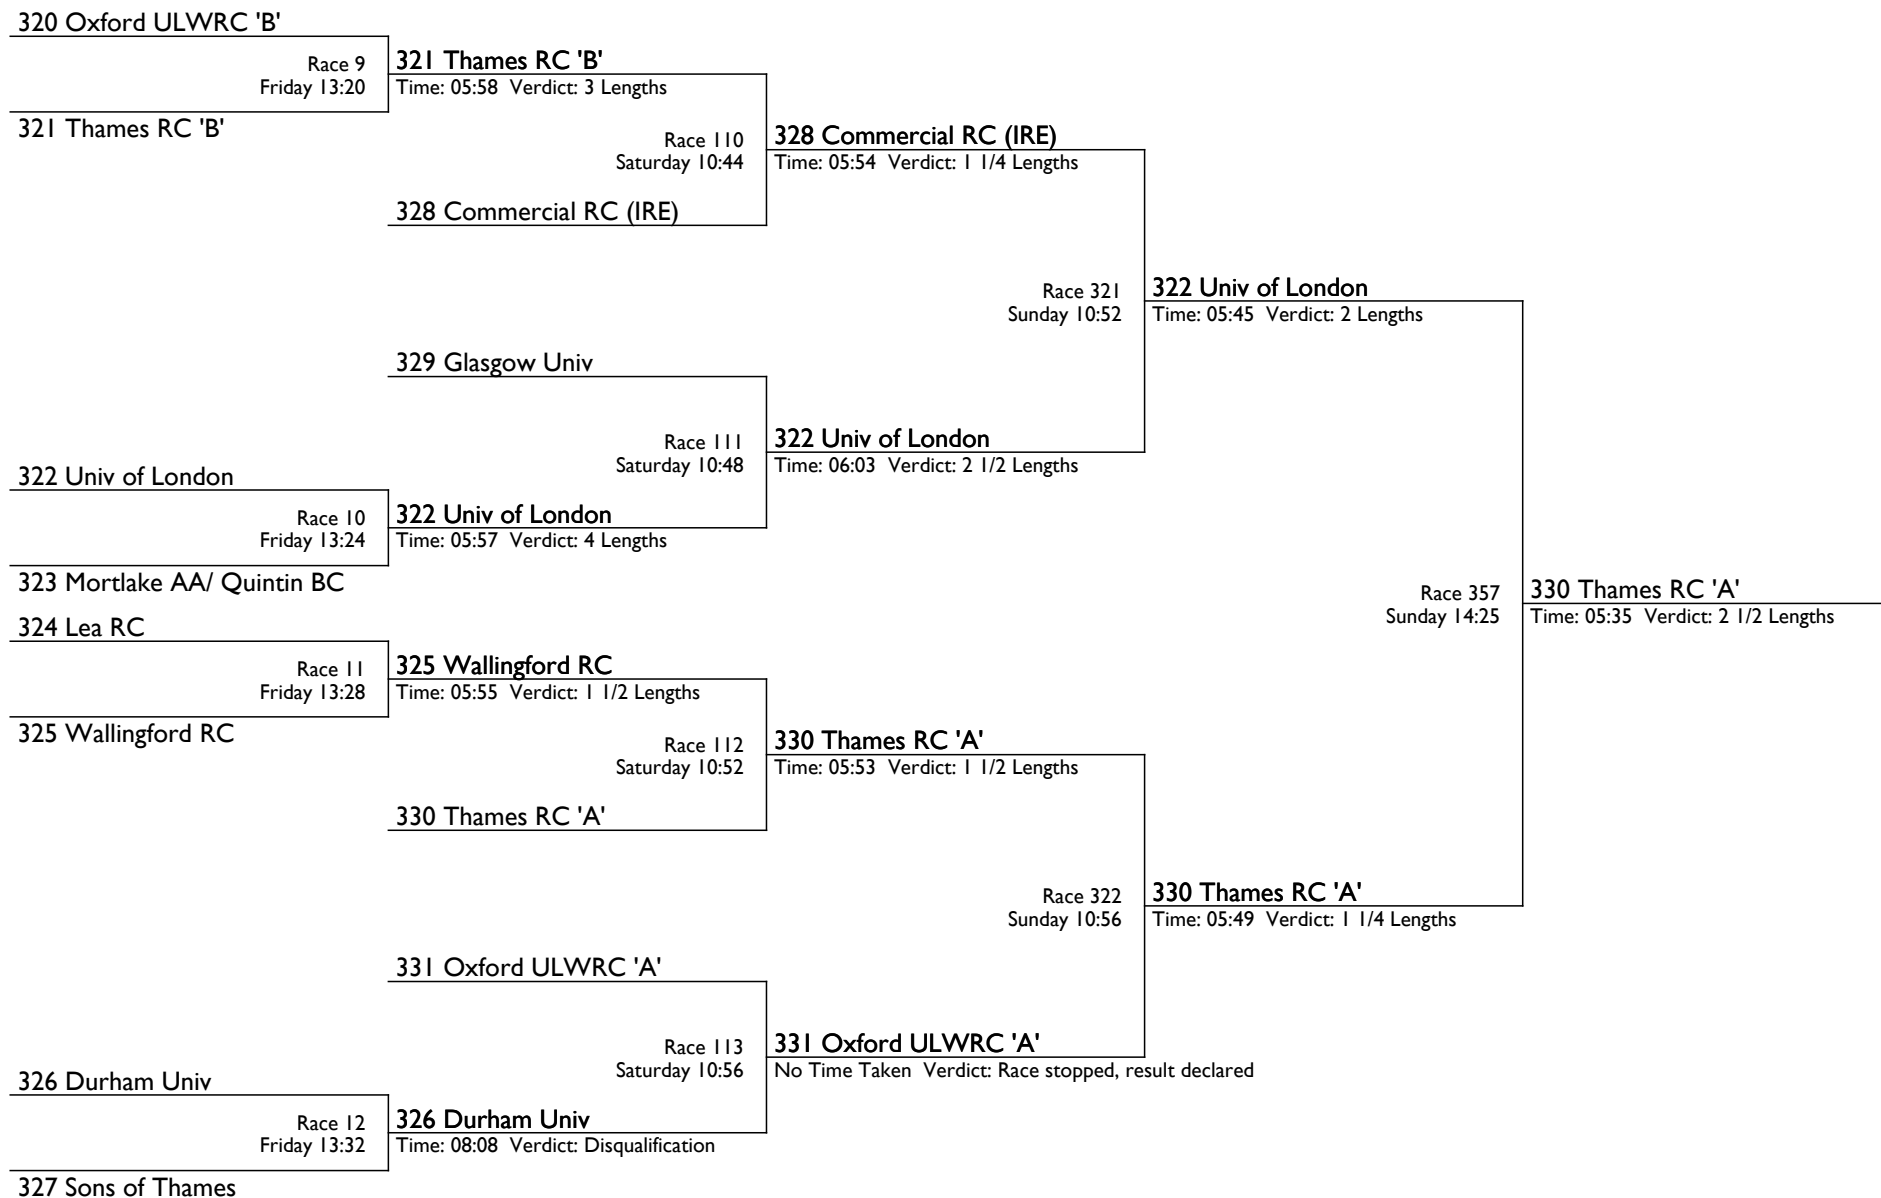

Henley Womens Regatta

The Parkside Trophy

ELwt 2- | Elite Lightweight Pairs