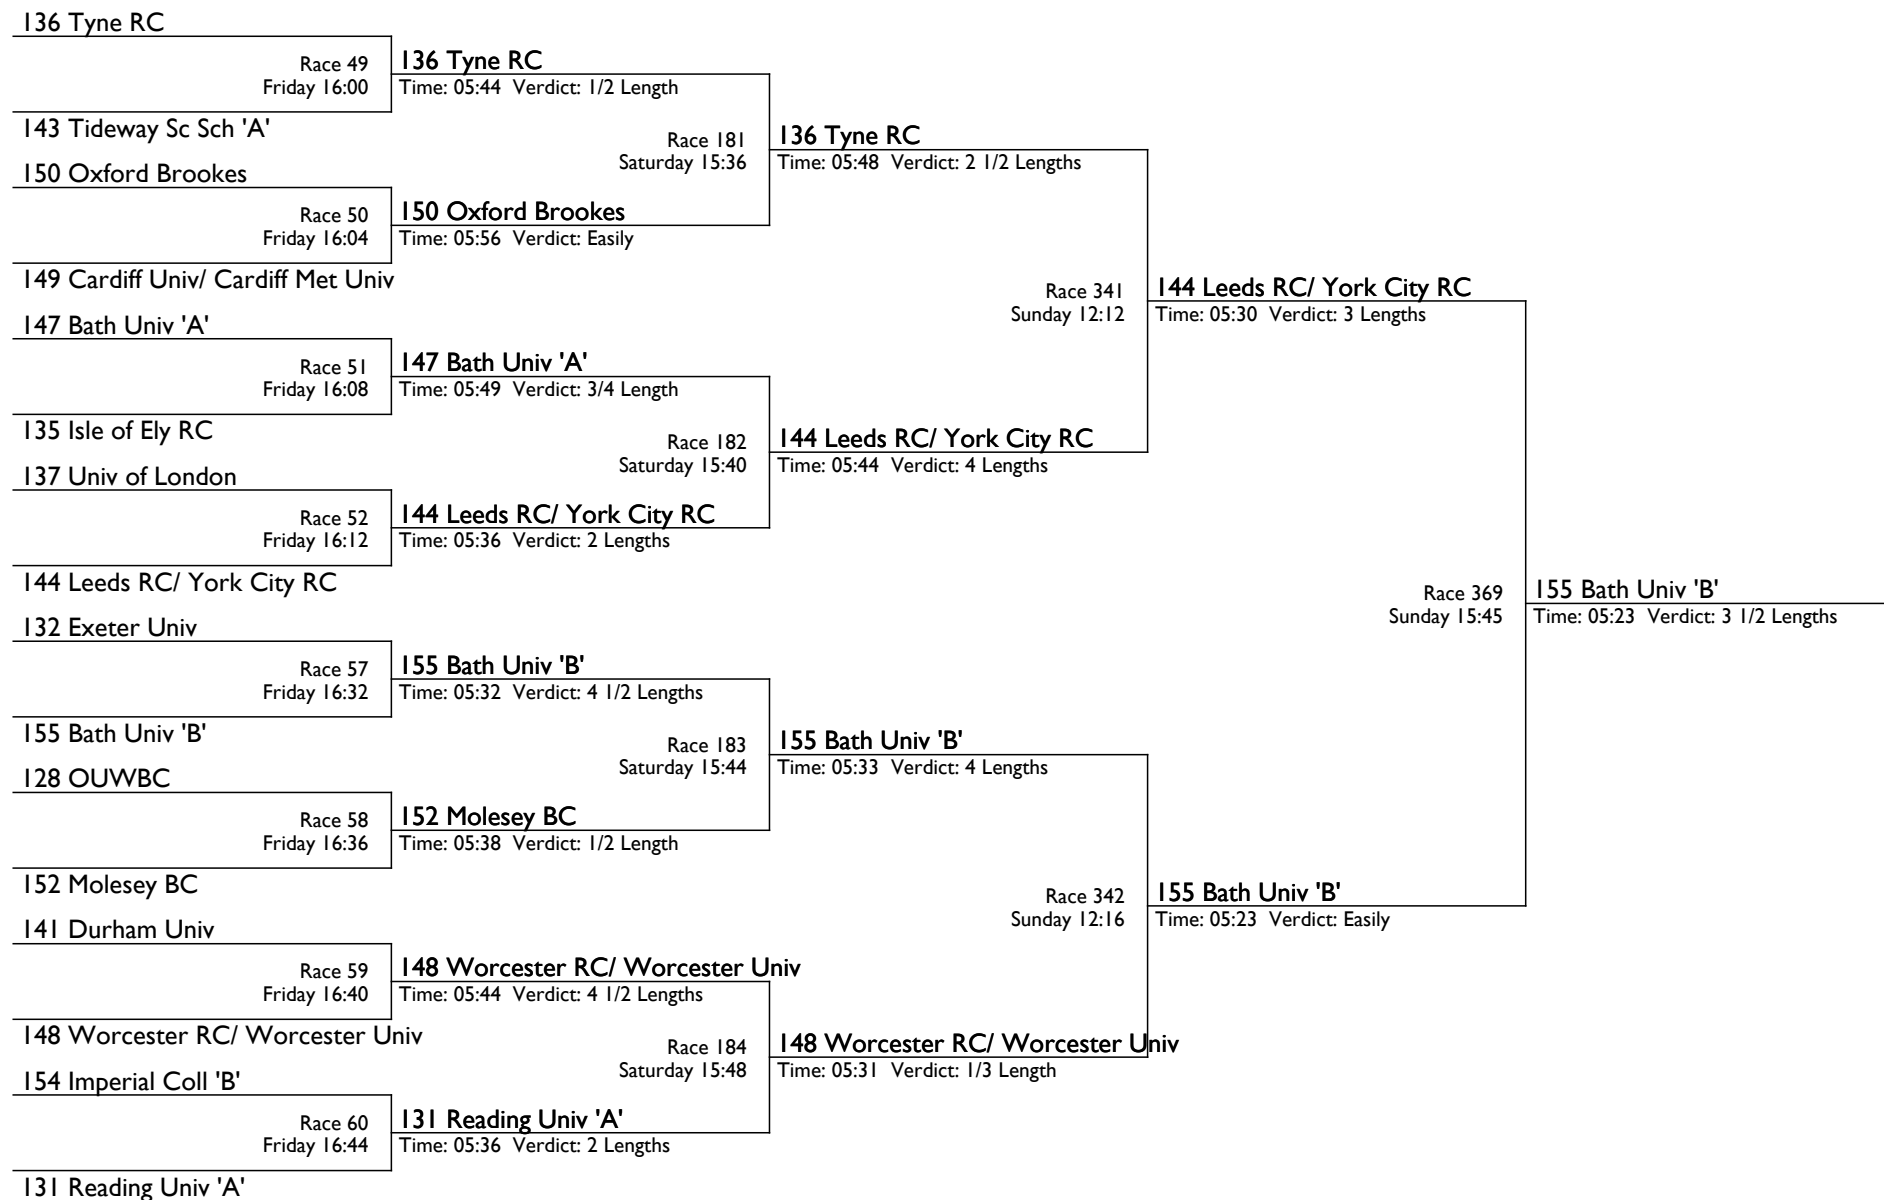

Henley Womens Regatta

The Rosie Mayglothing Trophy

S2x | Senior Double Sculls

Kindly sponsored by Tim & Sarah Lohmann