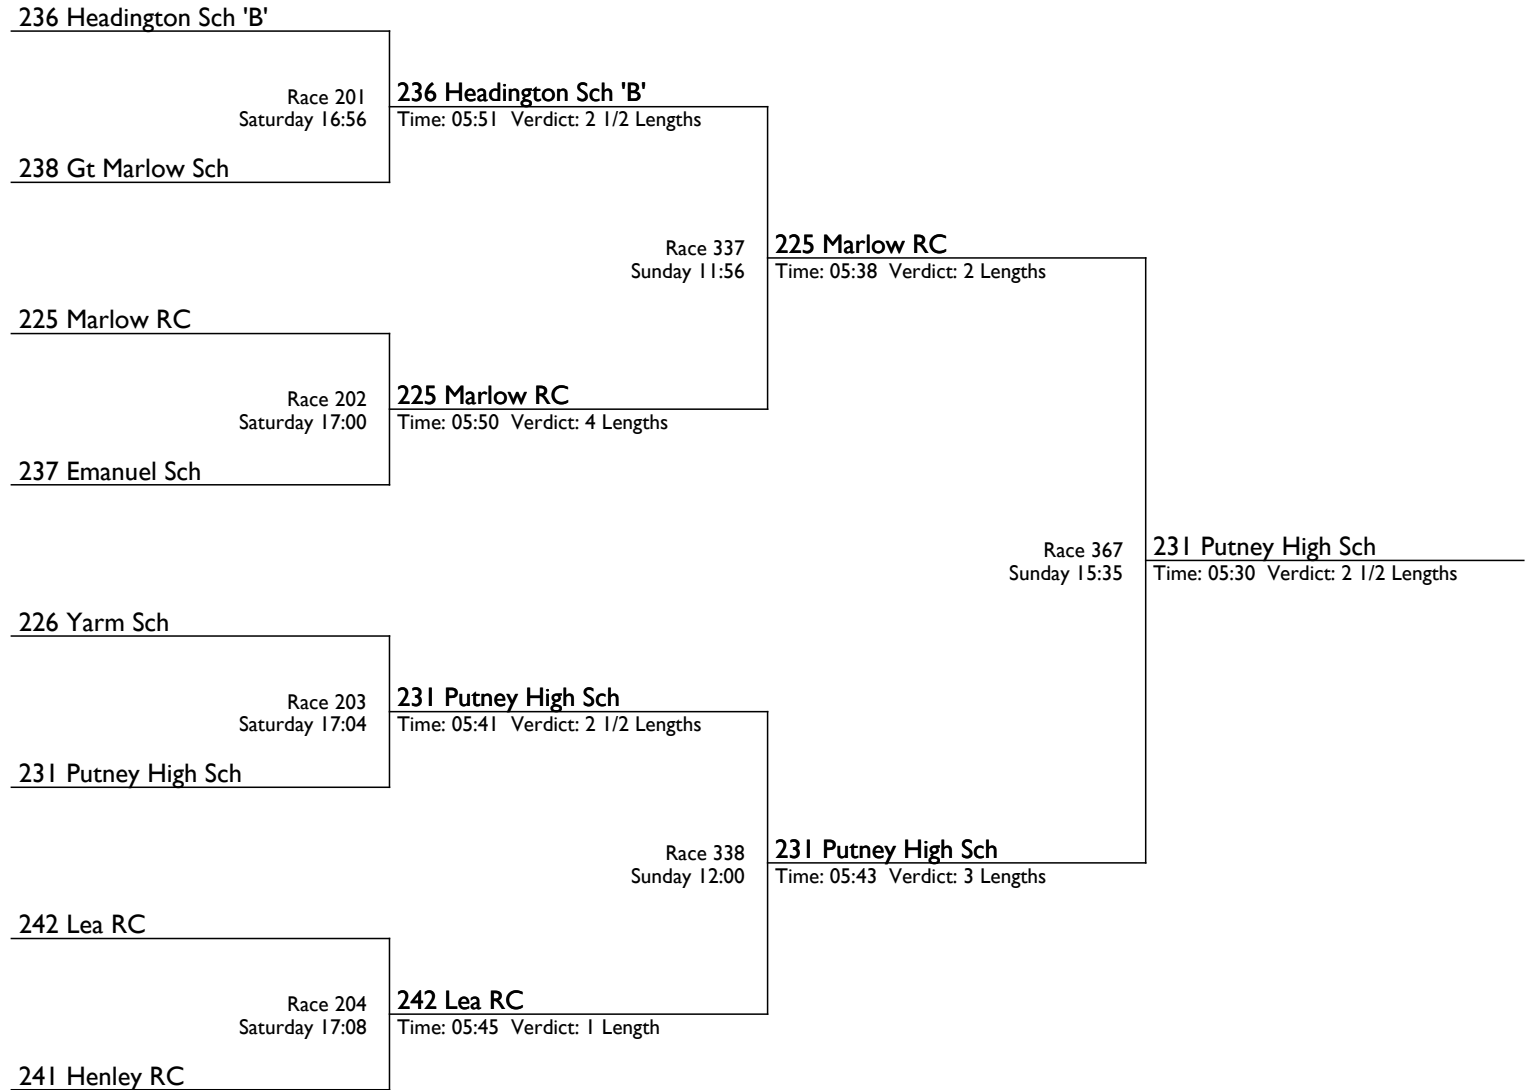

Henley Womens Regatta

The Nina Padwick Trophy

J16 4x | Junior 16 Quadruple Sculls

Kindly sponsored by Nina Padwick

Henley Womens Regatta

The West End ARA Trophy

J16 4+ | Junior 16 Coxed Fours

Kindly sponsored by Salmon Developments