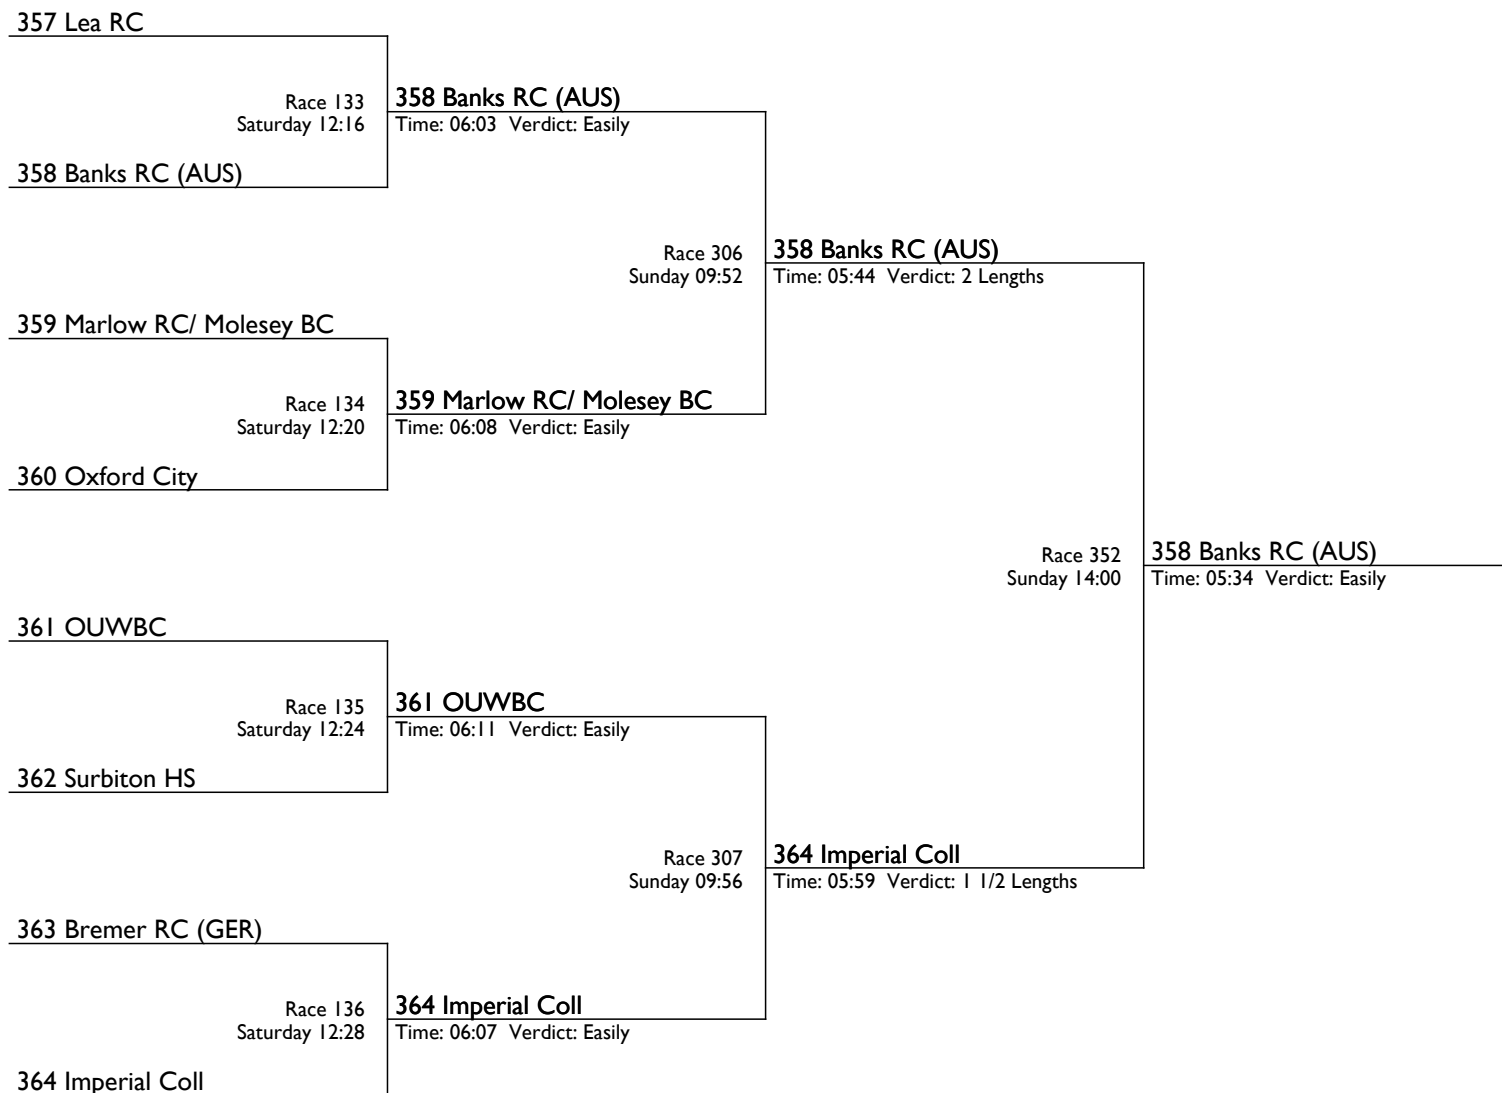

Kindly sponsored by Wentworth House Partnership

Henley Womens Regatta

The Redgrave Challenge Vase

E2- | Elite Pairs

Kindly sponsored by Sir Steve & Lady Ann Redgrave

Henley Womens Regatta

The George Innes Cup