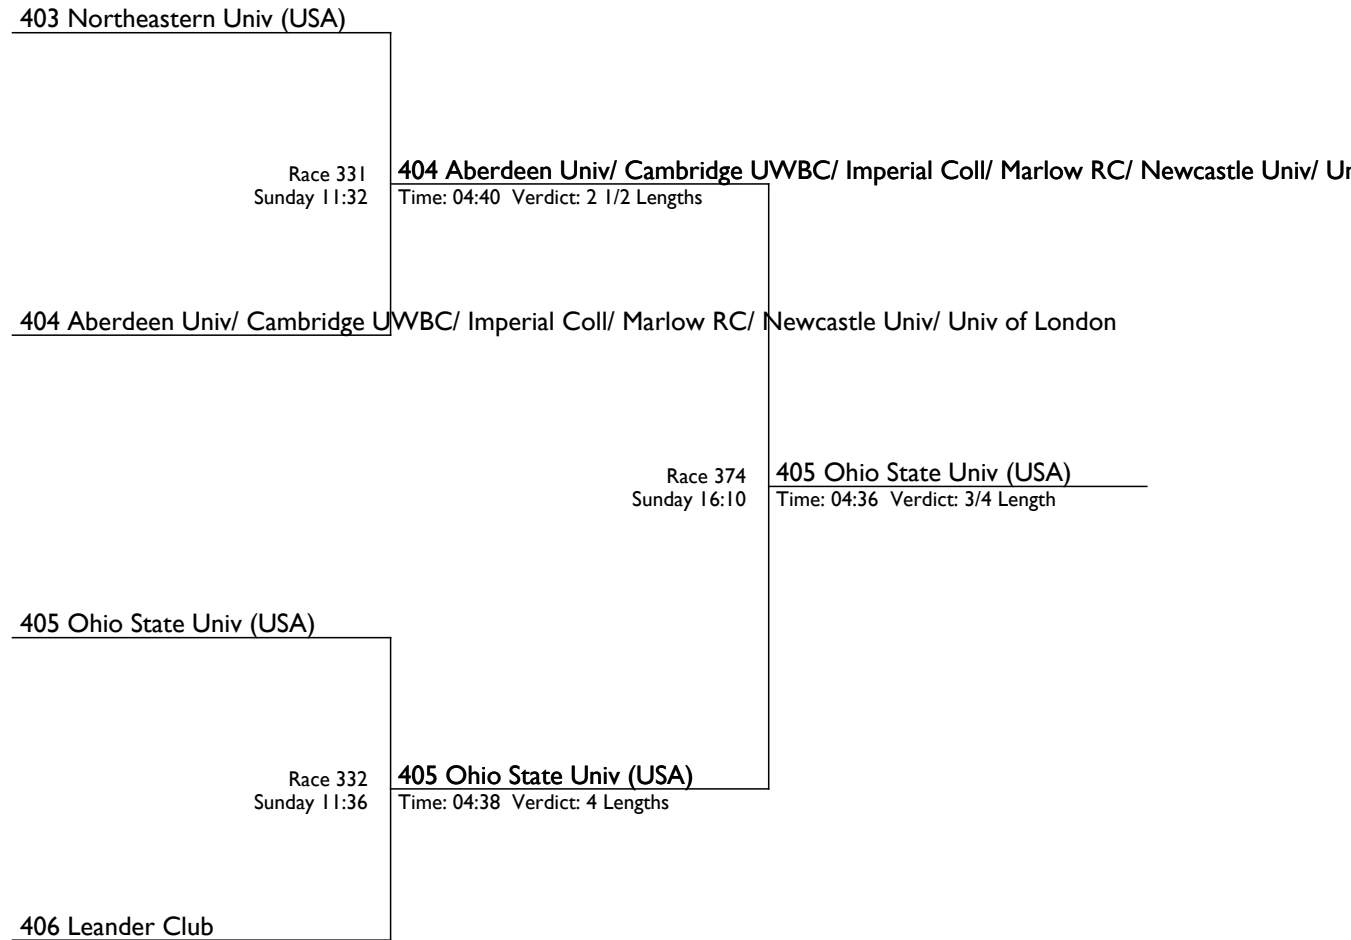

Henley Womens Regatta

The Ron Needs Challenge Cup

E8 | Elite Eights

Kindly sponsored by The Colgan Foundation