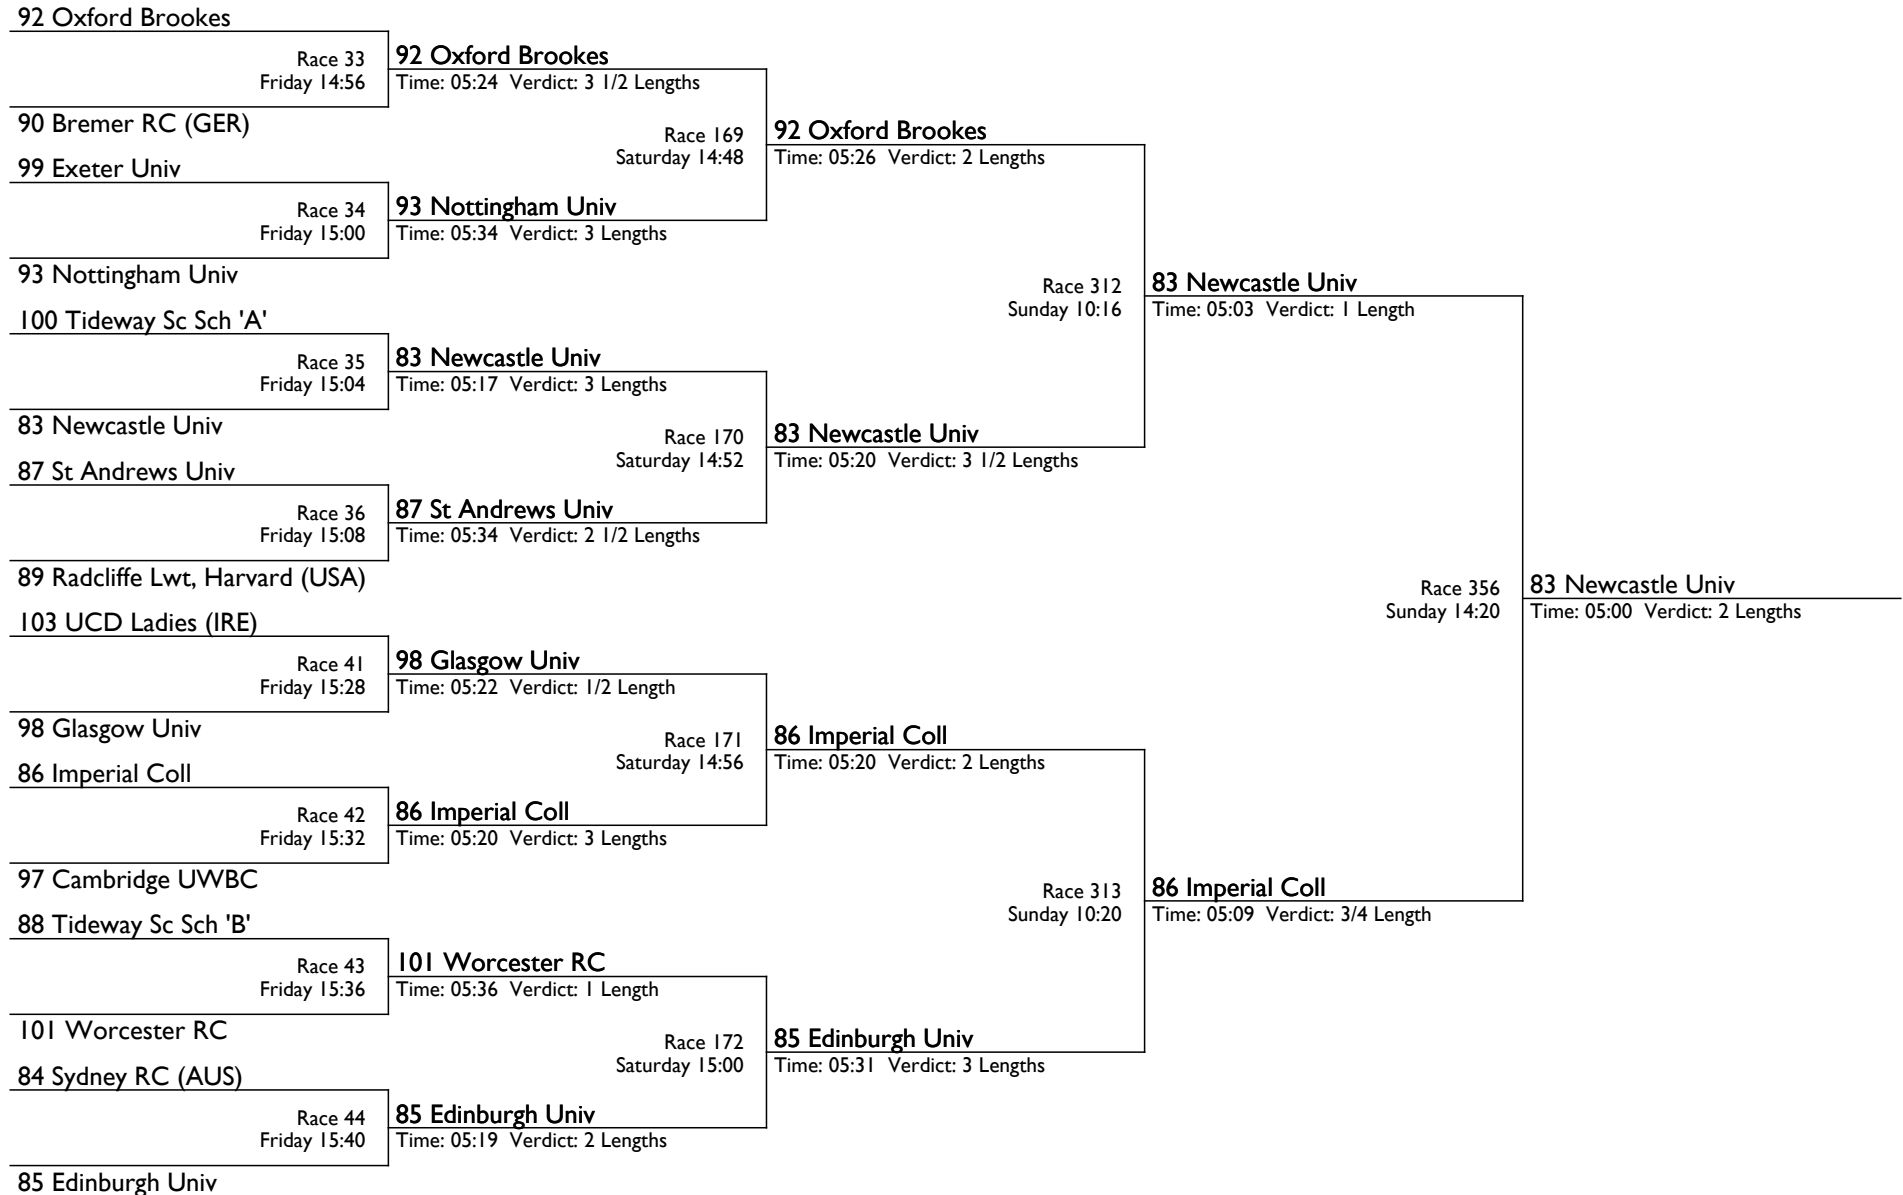

Henley Womens Regatta

The Frank V Harry Cup

S4- | Senior Coxless Fours