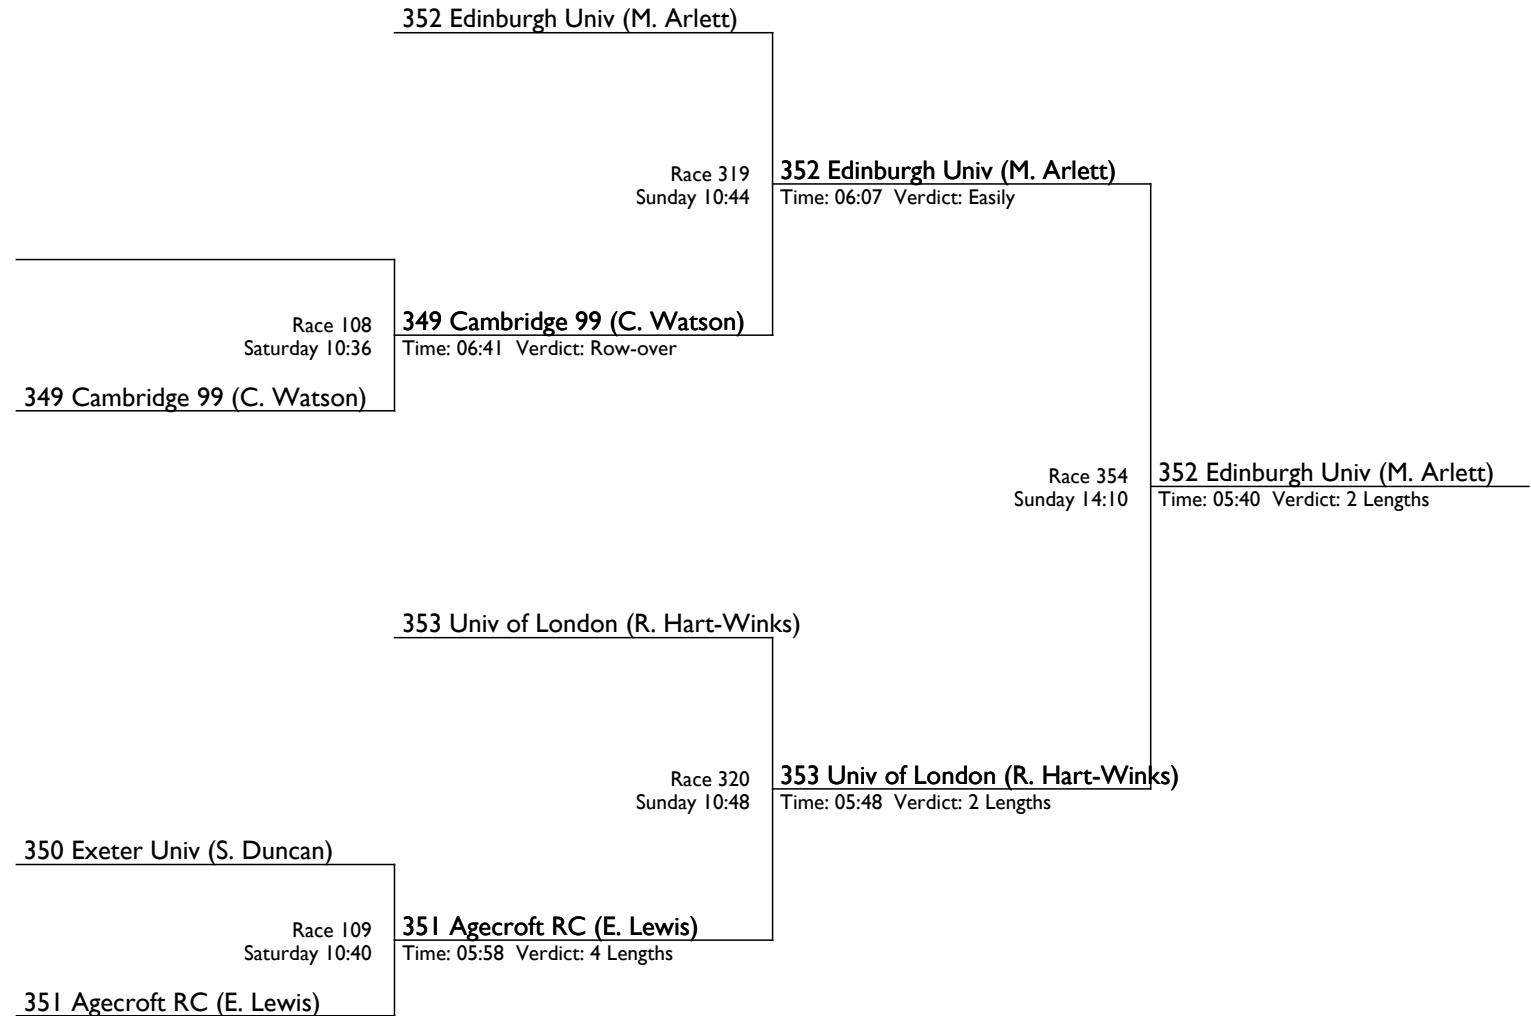

Henley Womens Regatta

The Godfrey Rowports Cup

ELwt 1x | Elite Lightweight Single Sculls

Kindly sponsored by The Colgan Foundation