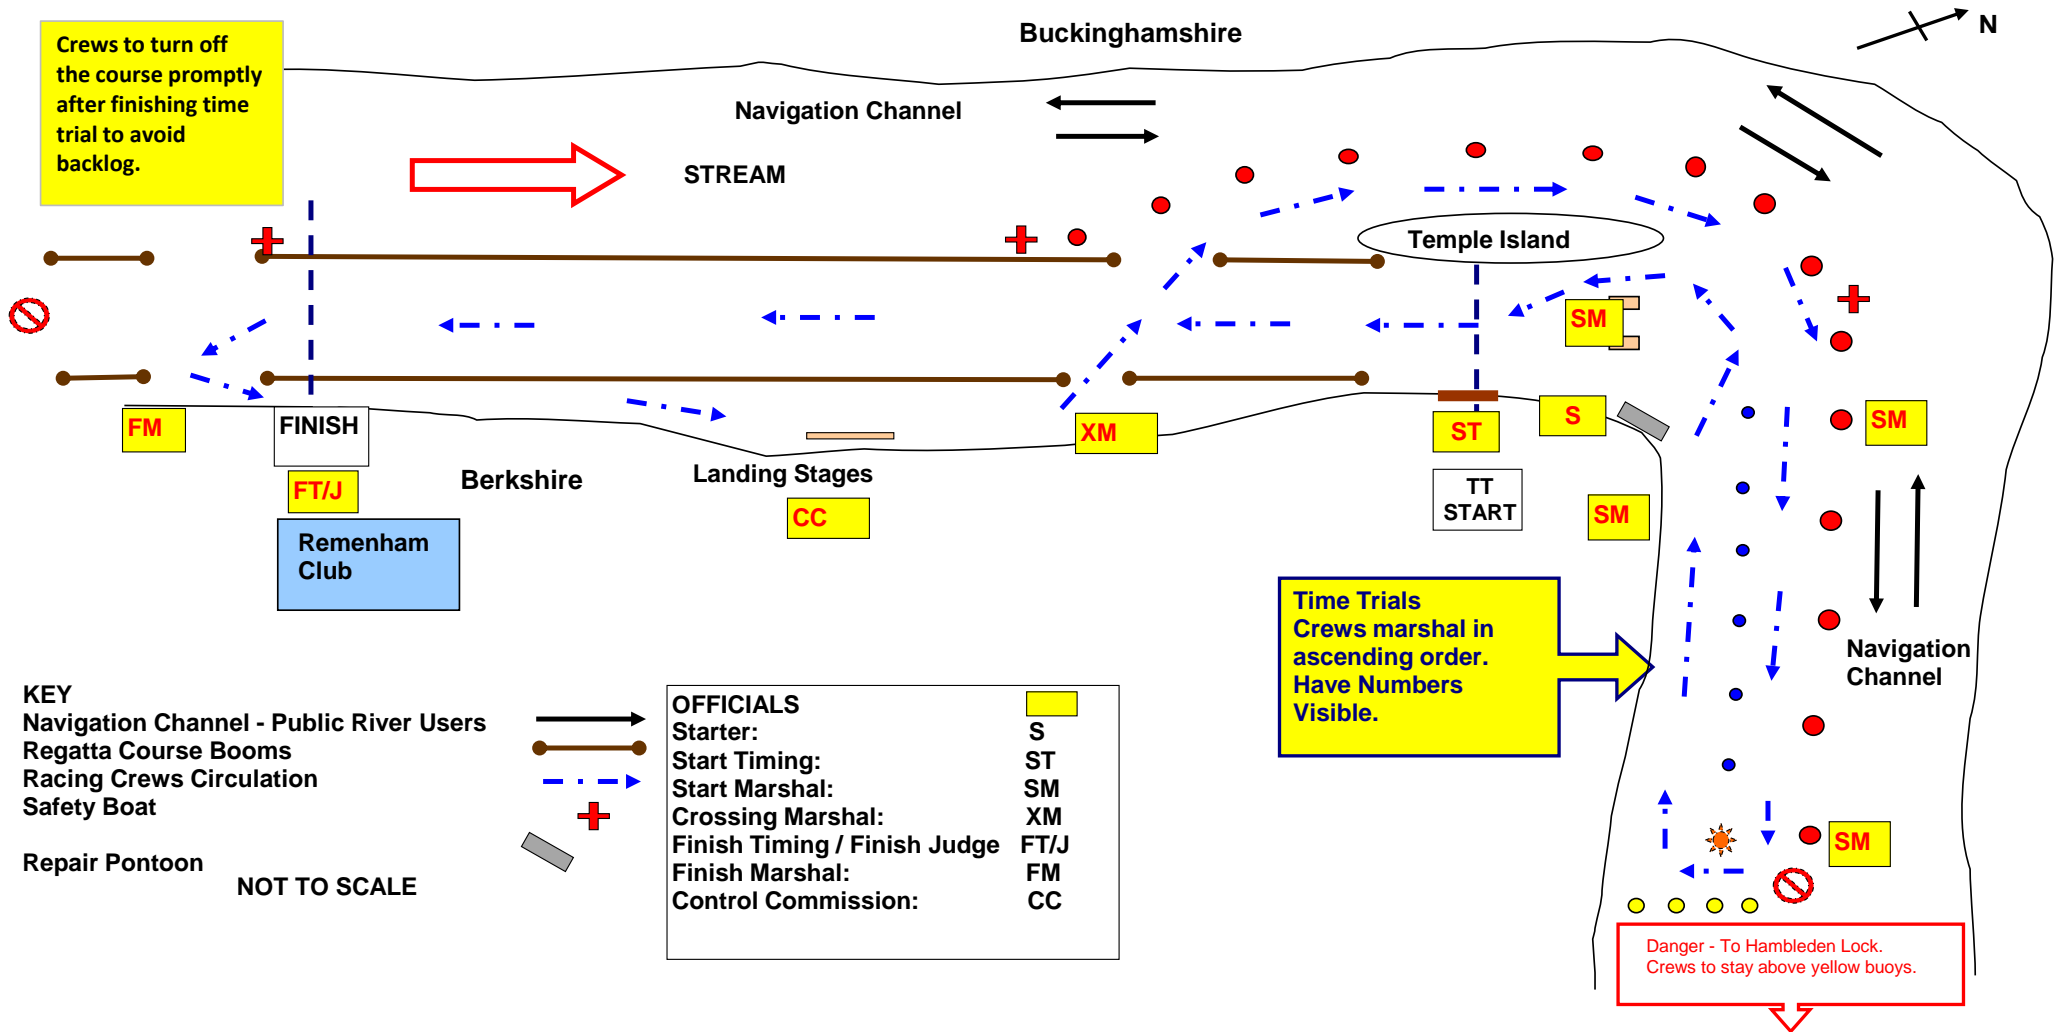

# HENLEY WOMEN'S REGATTA

## Friday 22nd to Sunday 24th June 2018

### CIRCULATION PATTERN FOR TIME TRIALS

**KEY**  
 Navigation Channel - Public River Users  
 Regatta Course Booms  
 Racing Crews Circulation  
 Safety Boat

Repair Pontoon

NOT TO SCALE

OFFICIALS	
Starter:	S
Start Timing:	ST
Start Marshal:	SM
Crossing Marshal:	XM
Finish Timing / Finish Judge	FT/J
Finish Marshal:	FM
Control Commission:	CC