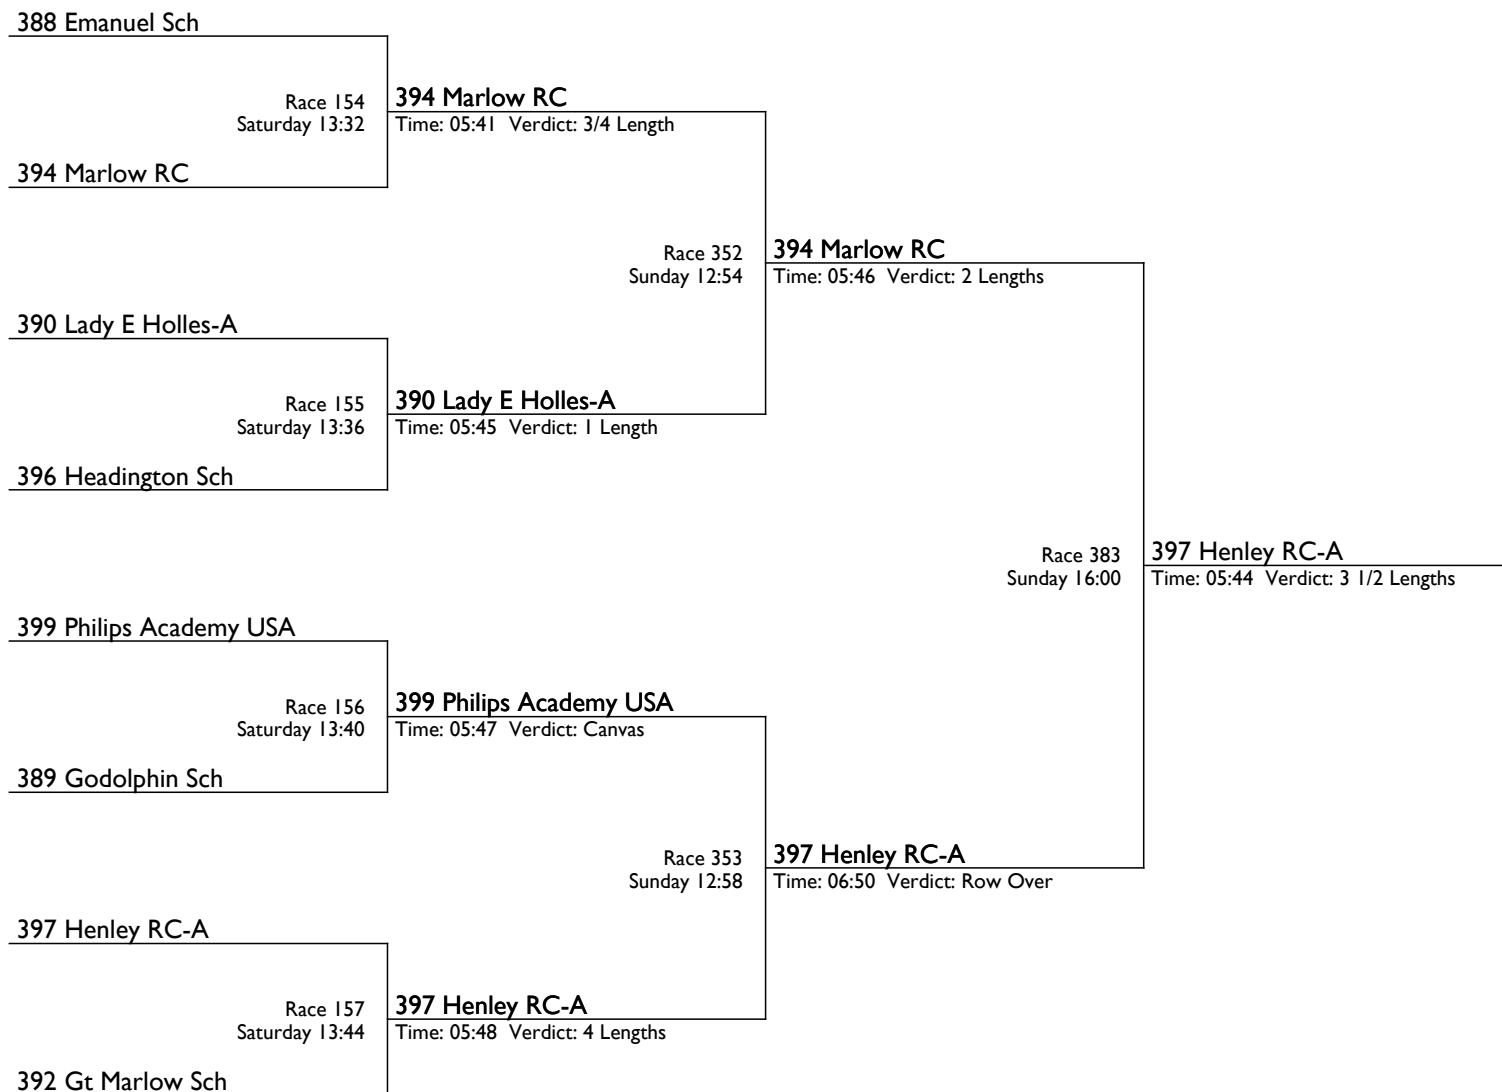

Henley Women's Regatta 2015

The West End ARA Trophy

J16 4+ | Junior 16 Coxed Fours

Kindly sponsored by Get Berkshire Active