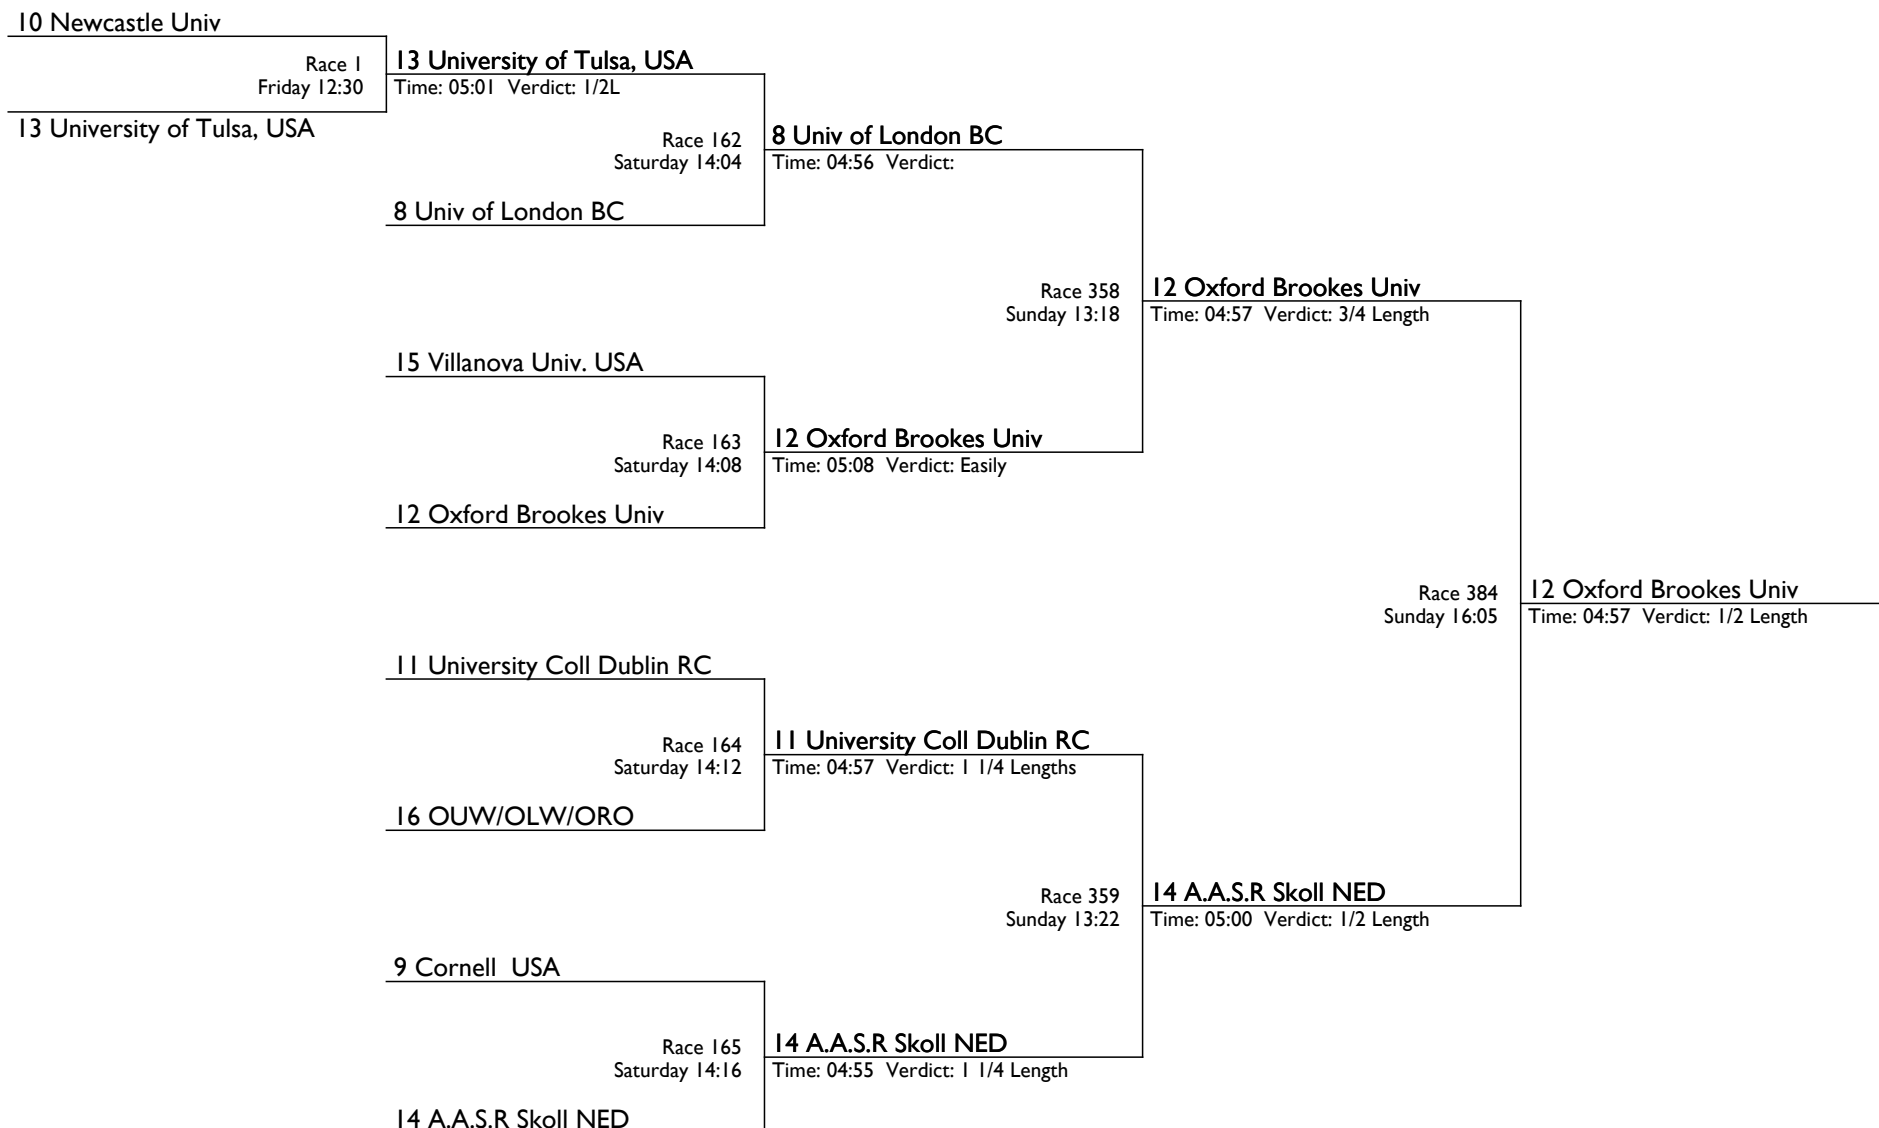

Henley Women's Regatta 2015

The GP Jefferies Memorial Trophy

S8 | Senior Eights