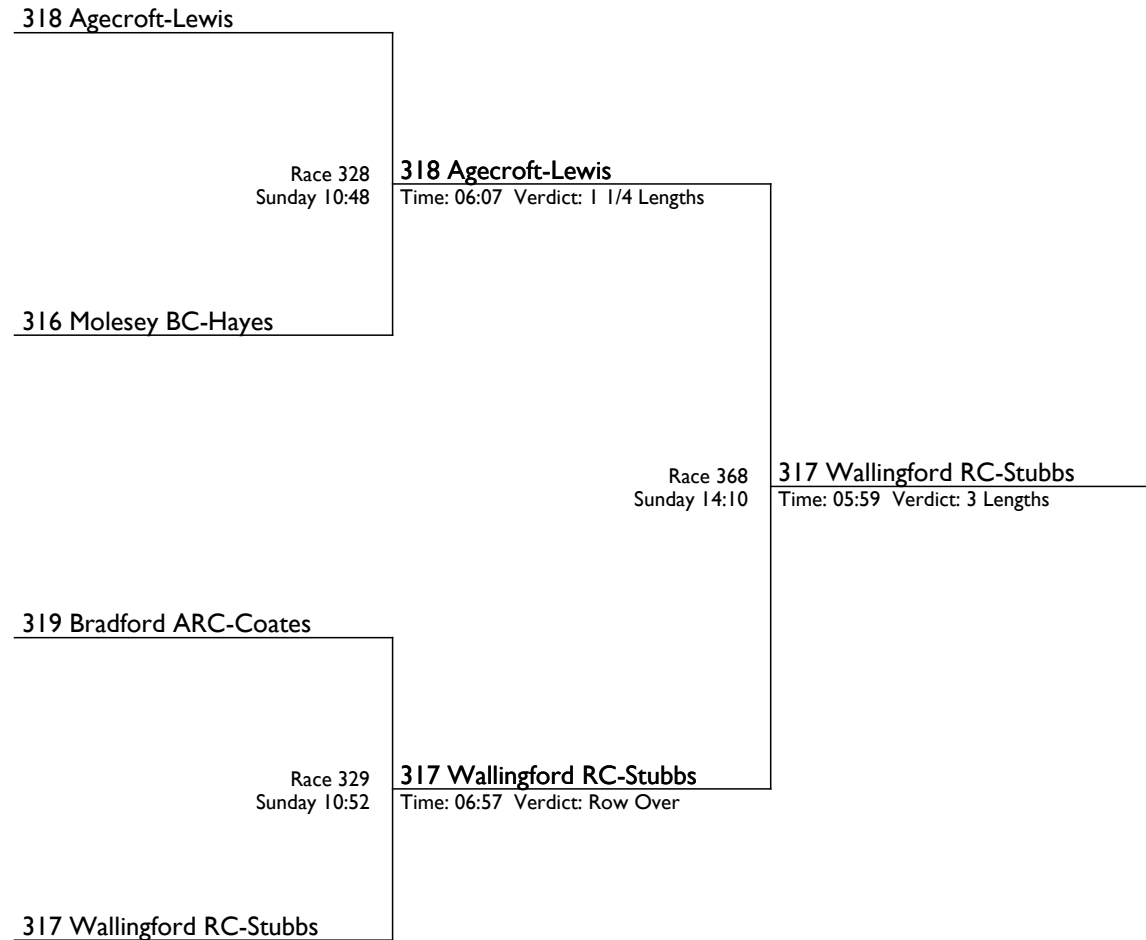

Time: 05:09 Verdict: 1/2 Length

214 Durham Univ BC

Henley Women's Regatta 2015

The Godfrey Rowports Cup

ELwt 1x | Elite Lightweight Single Sculls

Henley Women's Regatta 2015

The Frank V Harry Cup

S4+ | Senior Coxed Fours