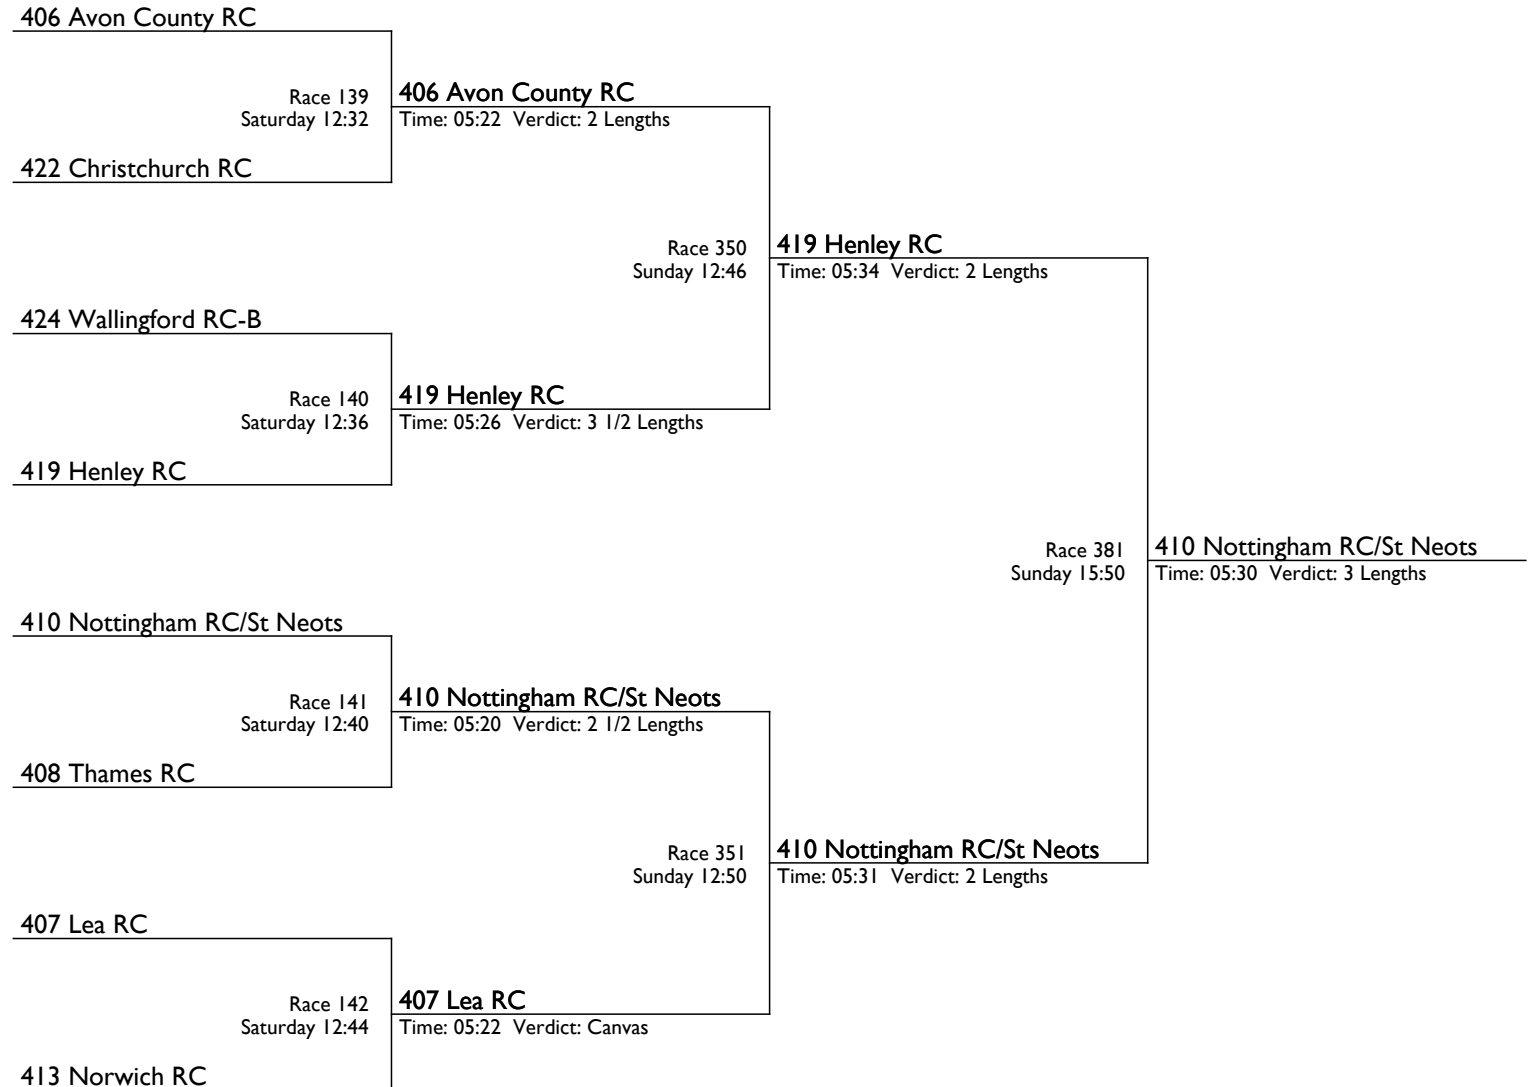

Henley Women's Regatta 2015

The Nina Padwick Trophy

J16 4x | Junior 16 Quadruple Sculls

Kindly sponsored by Nina Padwick