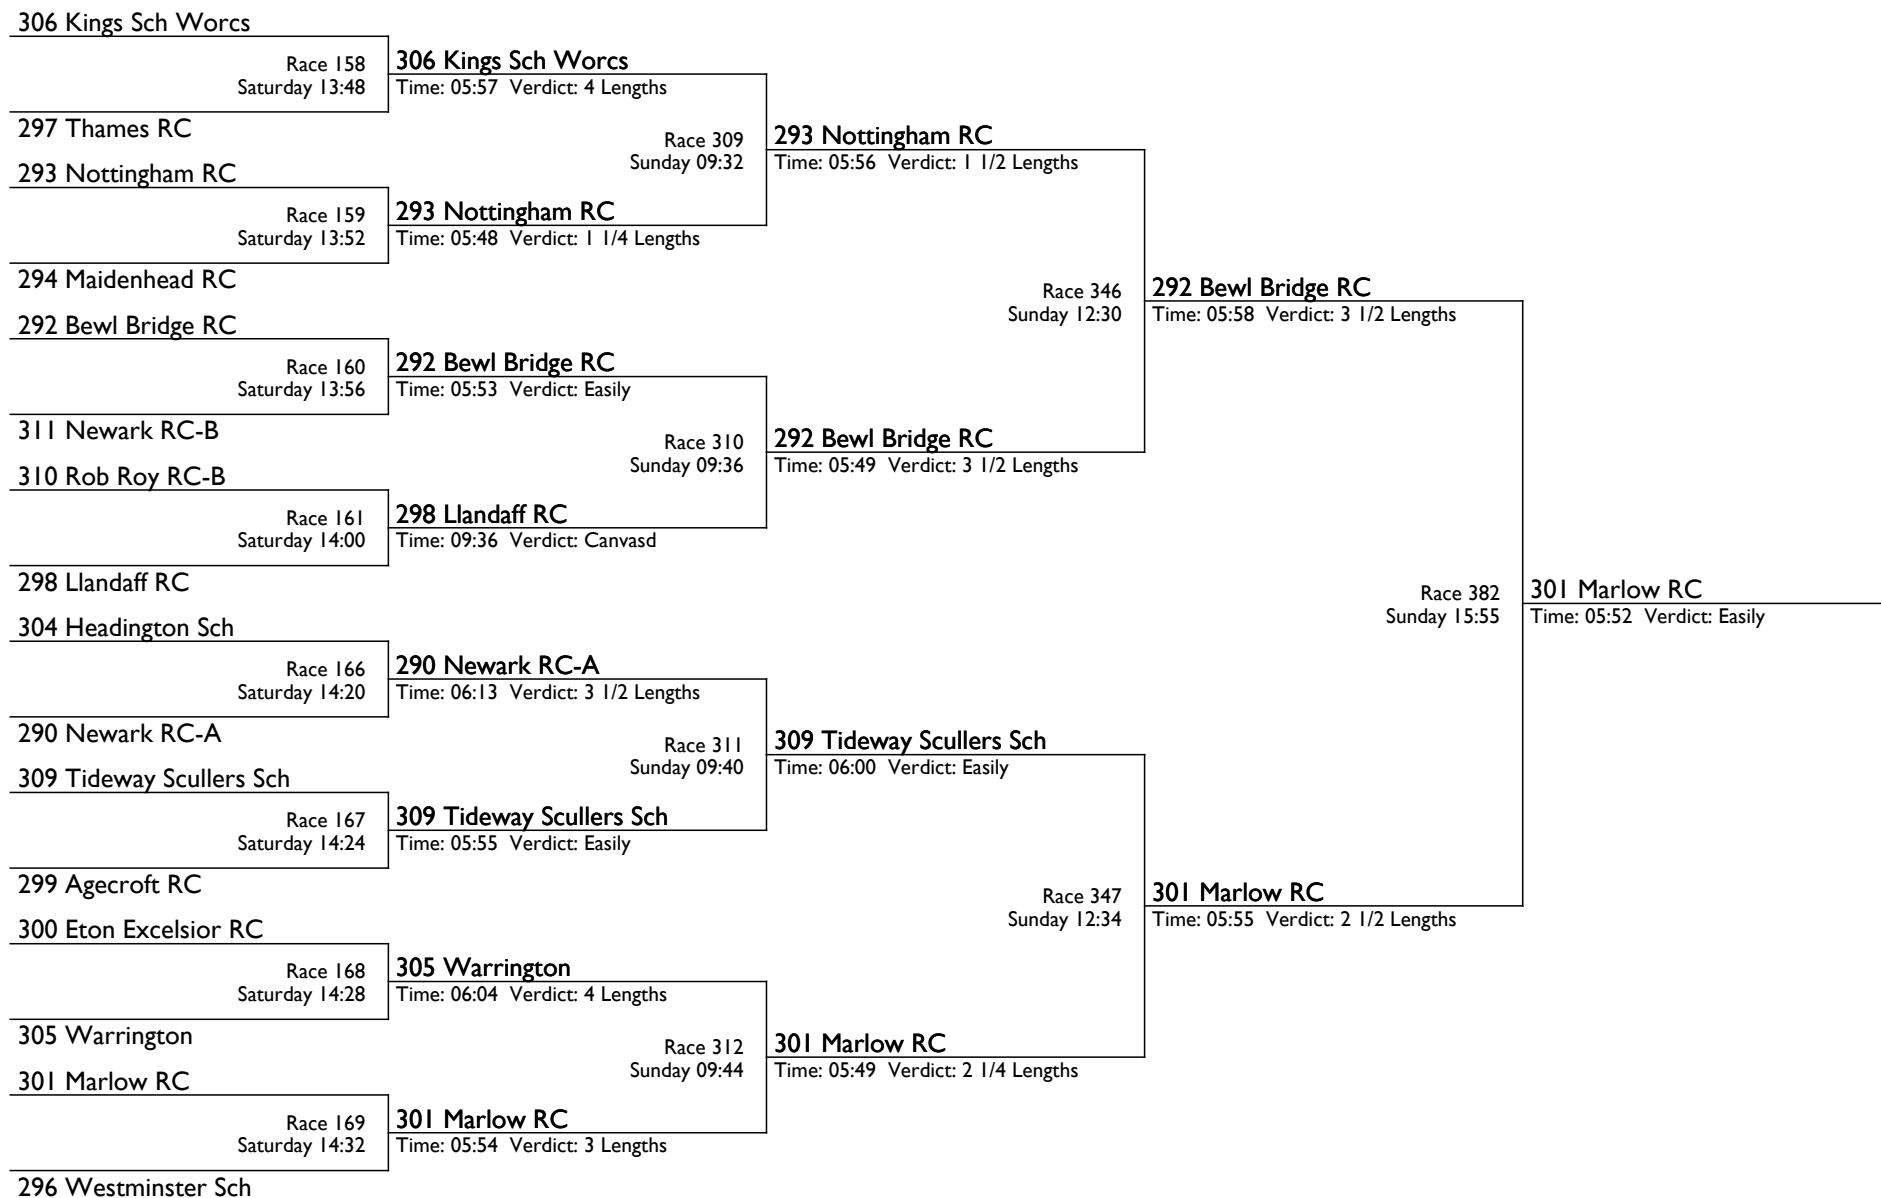

Henley Women's Regatta 2015

The Nina Padwick Trophy

J16 4x | Junior 16 Quadruple Sculls

Kindly sponsored by Nina Padwick

Henley Women's Regatta 2015

The Rayner Cup

J2x | School Junior Double Sculls

Kindly sponsored by Simmons & Sons