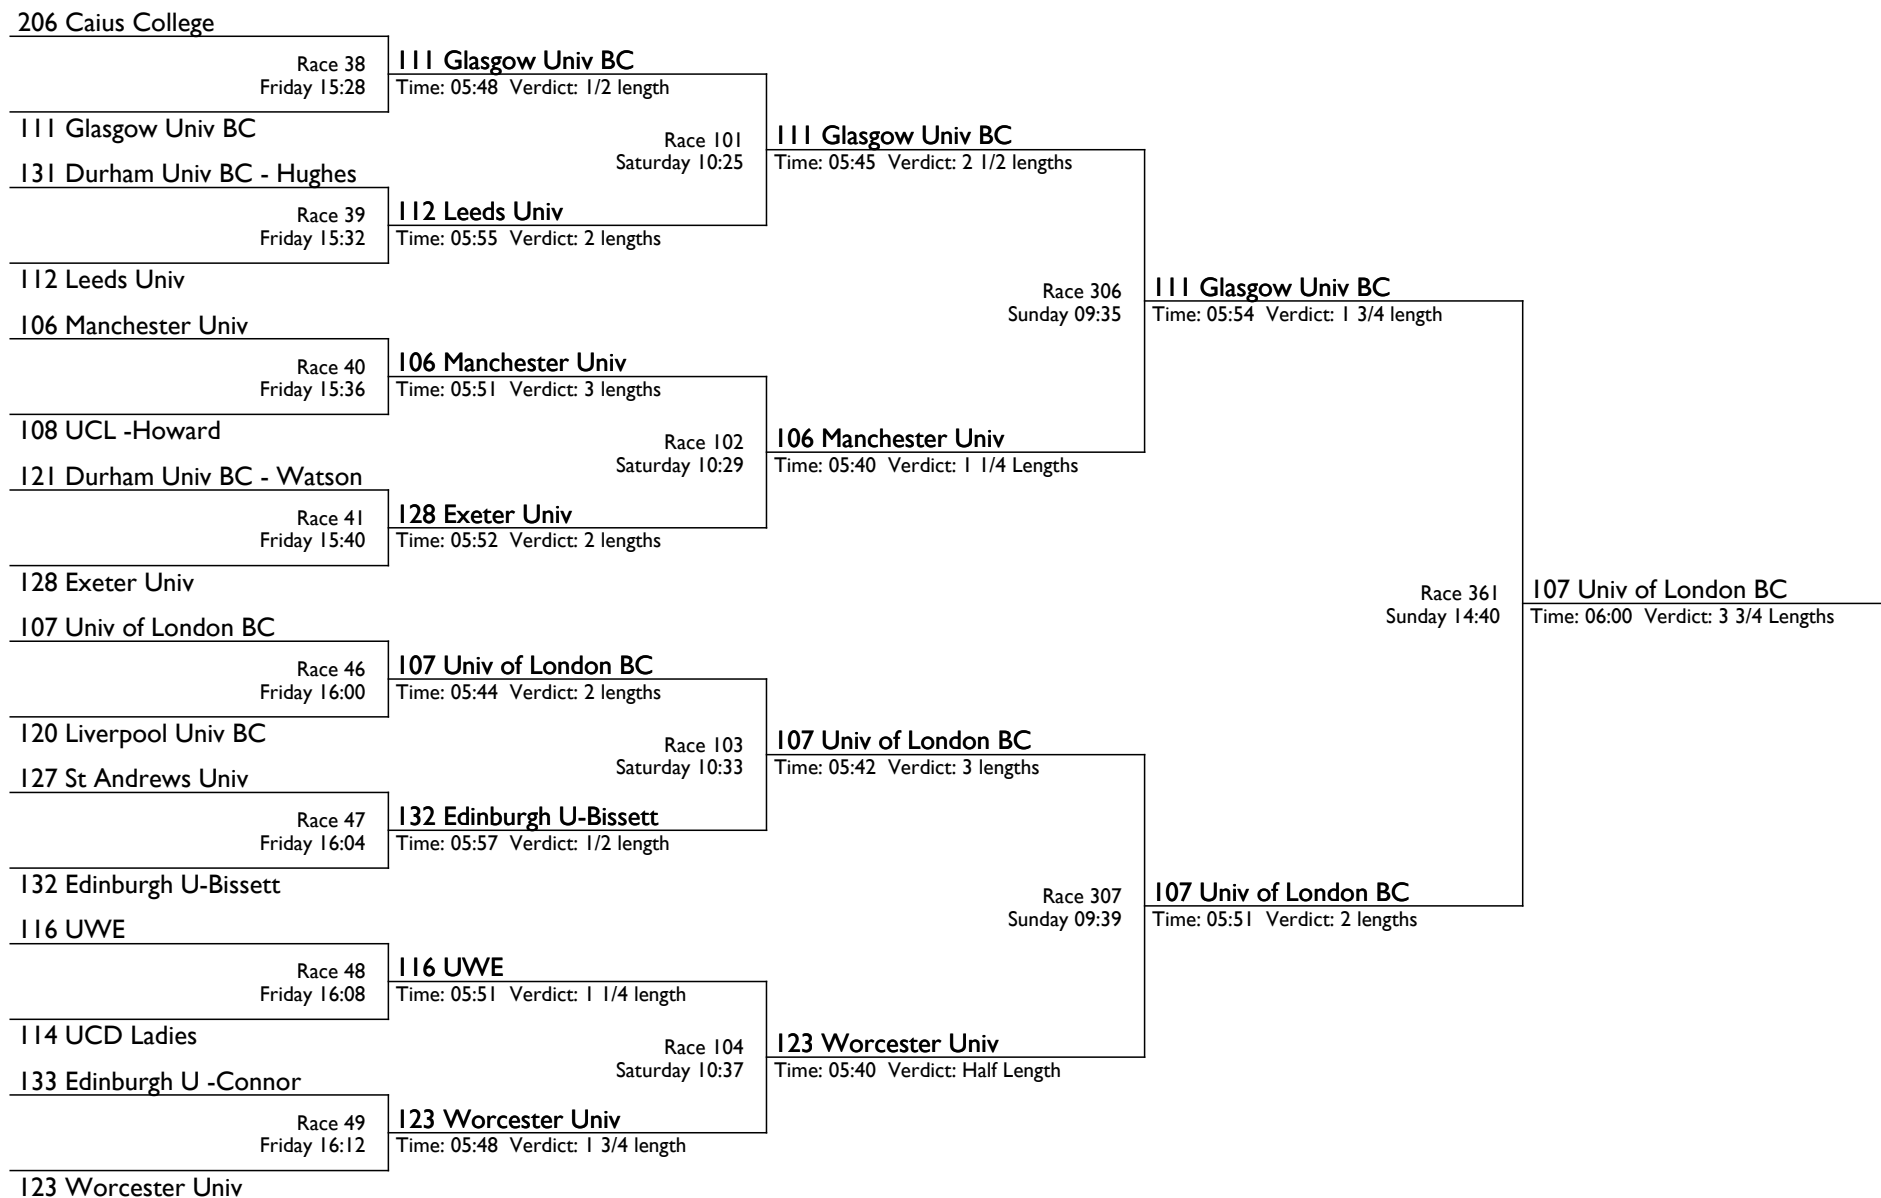

Henley Womens Regatta

The Cathy Cruickshank Trophy

A4+ | Intermediate Academic Coxed Fours