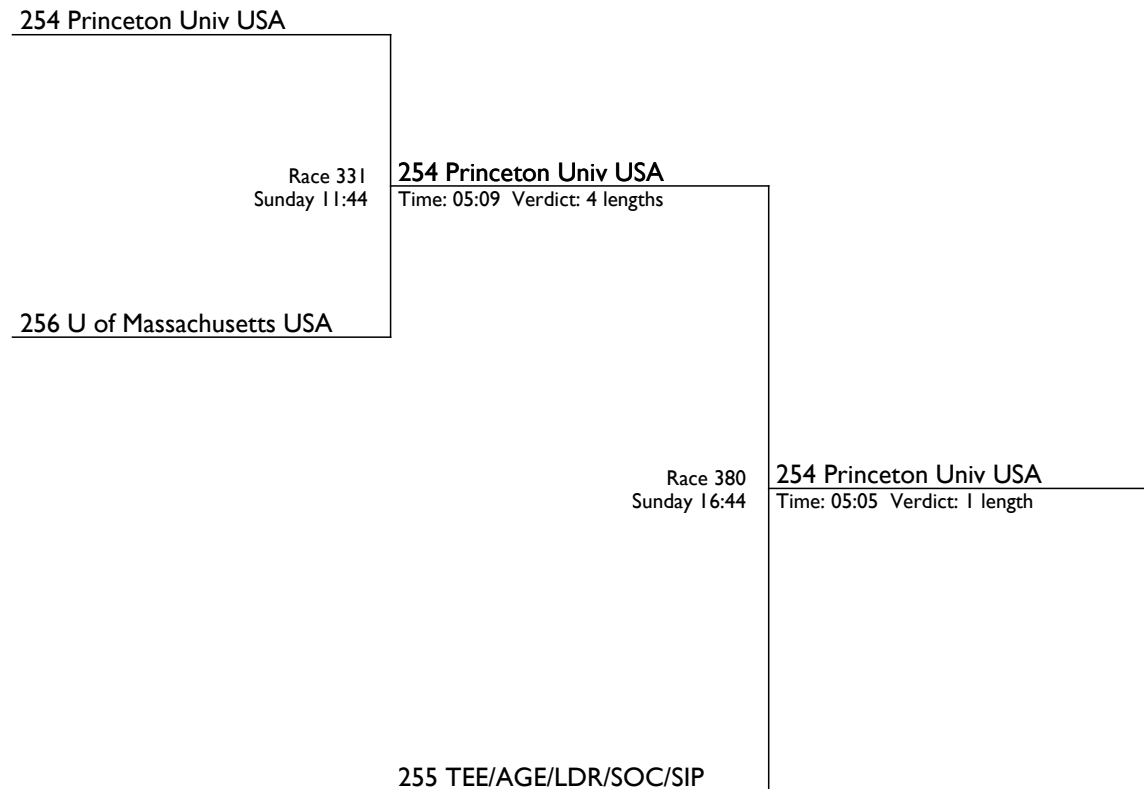

Henley Womens Regatta

The Ron Needs Challenge Cup

E8 | Elite Eights

Kindly sponsored by Sharp