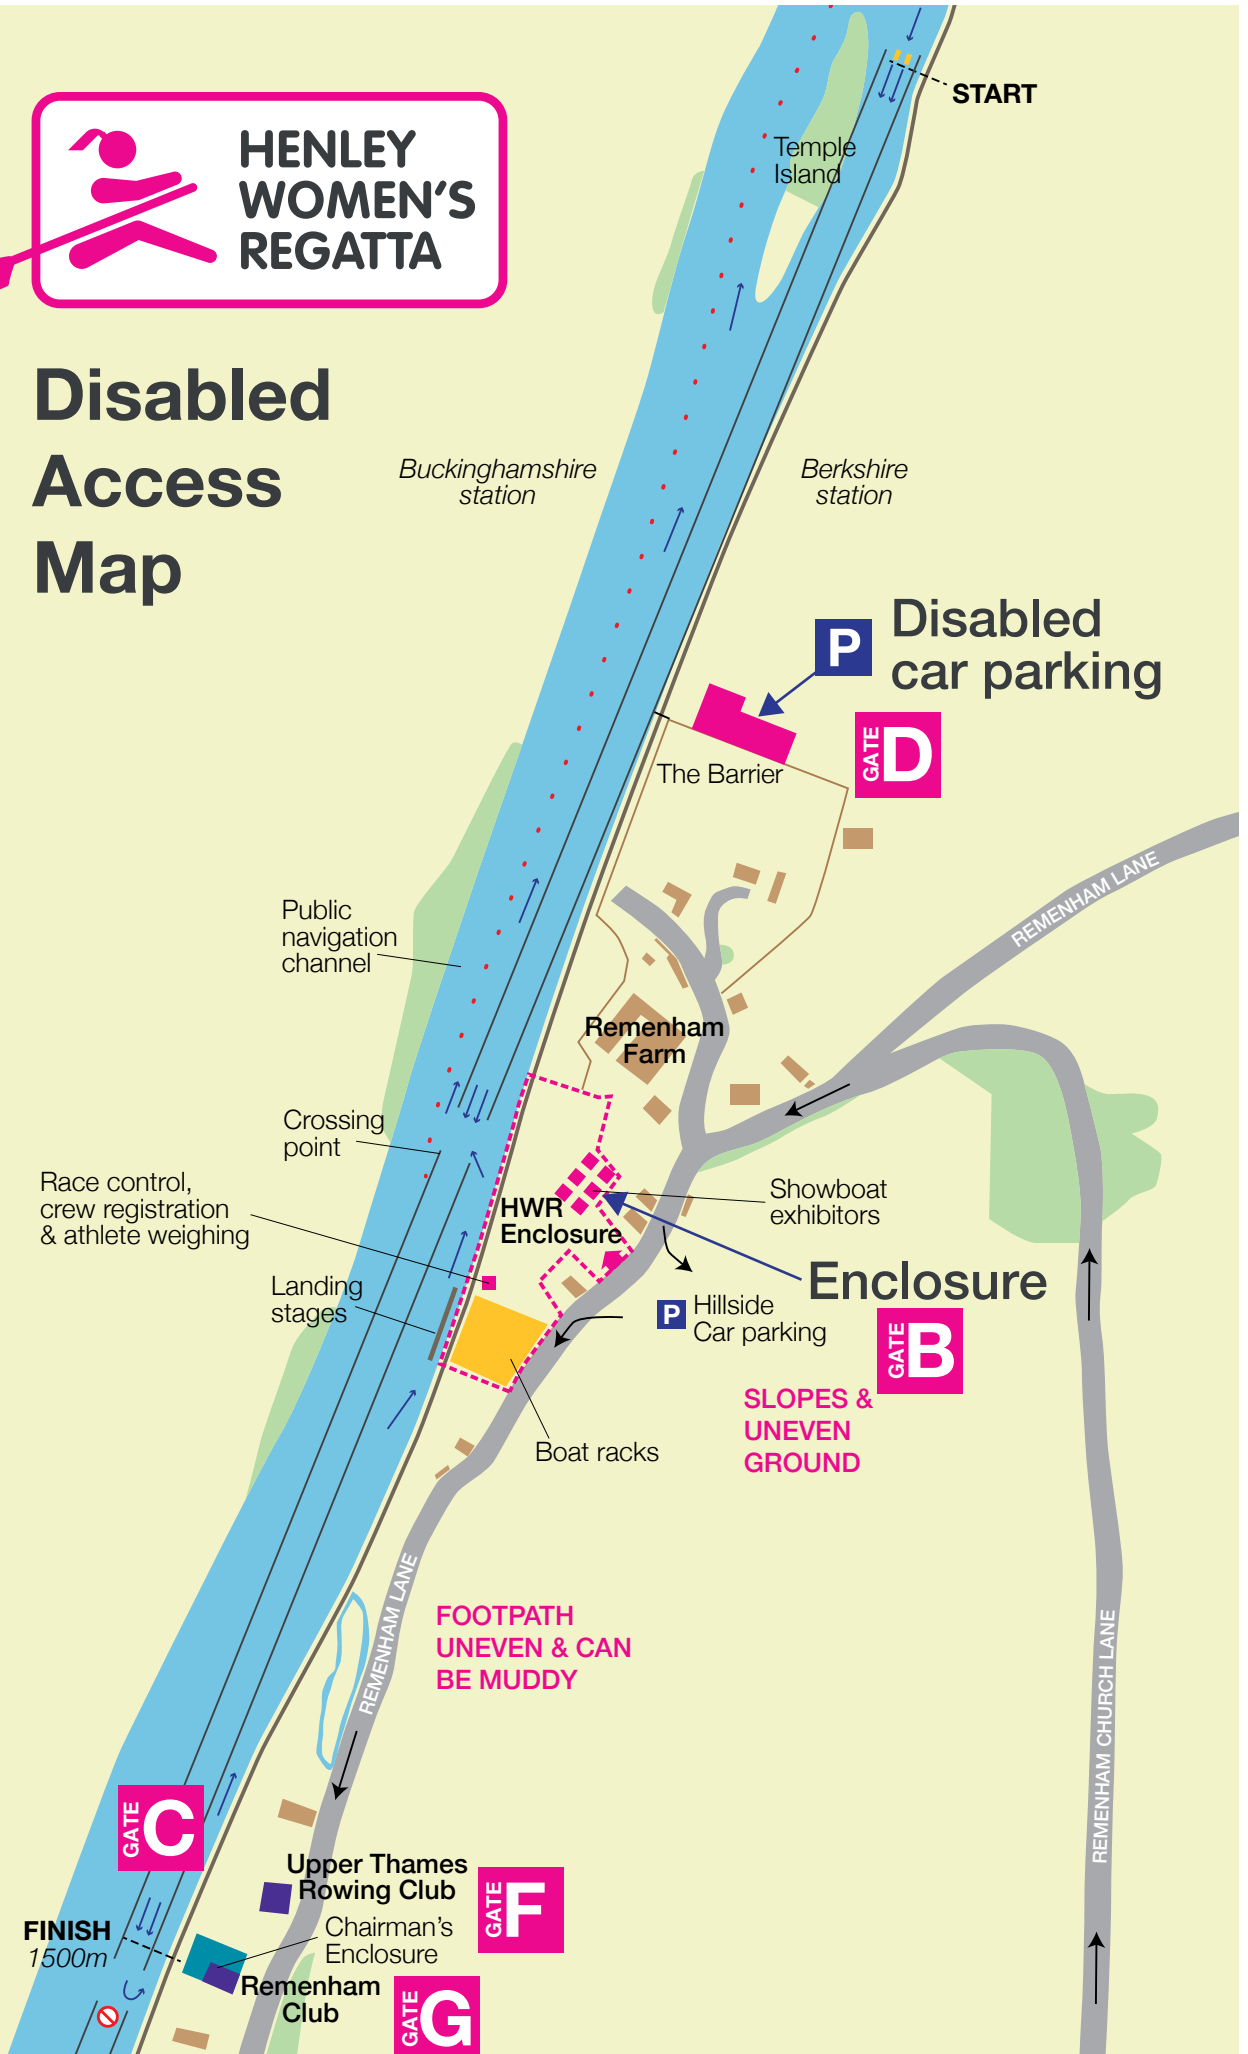

**HENLEY
WOMEN'S
REGATTA**

Disabled Access Map

START

Temple Island

Buckinghamshire station

Berkshire station

P

Disabled car parking

GATE D

The Barrier

Public navigation channel

Remenham Farm

Crossing point

Race control, crew registration & athlete weighing

HWR Enclosure

Showboat exhibitors

Enclosure

Landing stages

P Hillside Car parking

GATE B

Boat racks

SLOPES & UNEVEN GROUND

FOOTPATH UNEVEN & CAN BE MUDDY

GATE C

Upper Thames Rowing Club

GATE F

FINISH 1500m

Chairman's Enclosure

Remenham Club

GATE G

REMEMHAM LANE

REMEMHAM CHURCH LANE