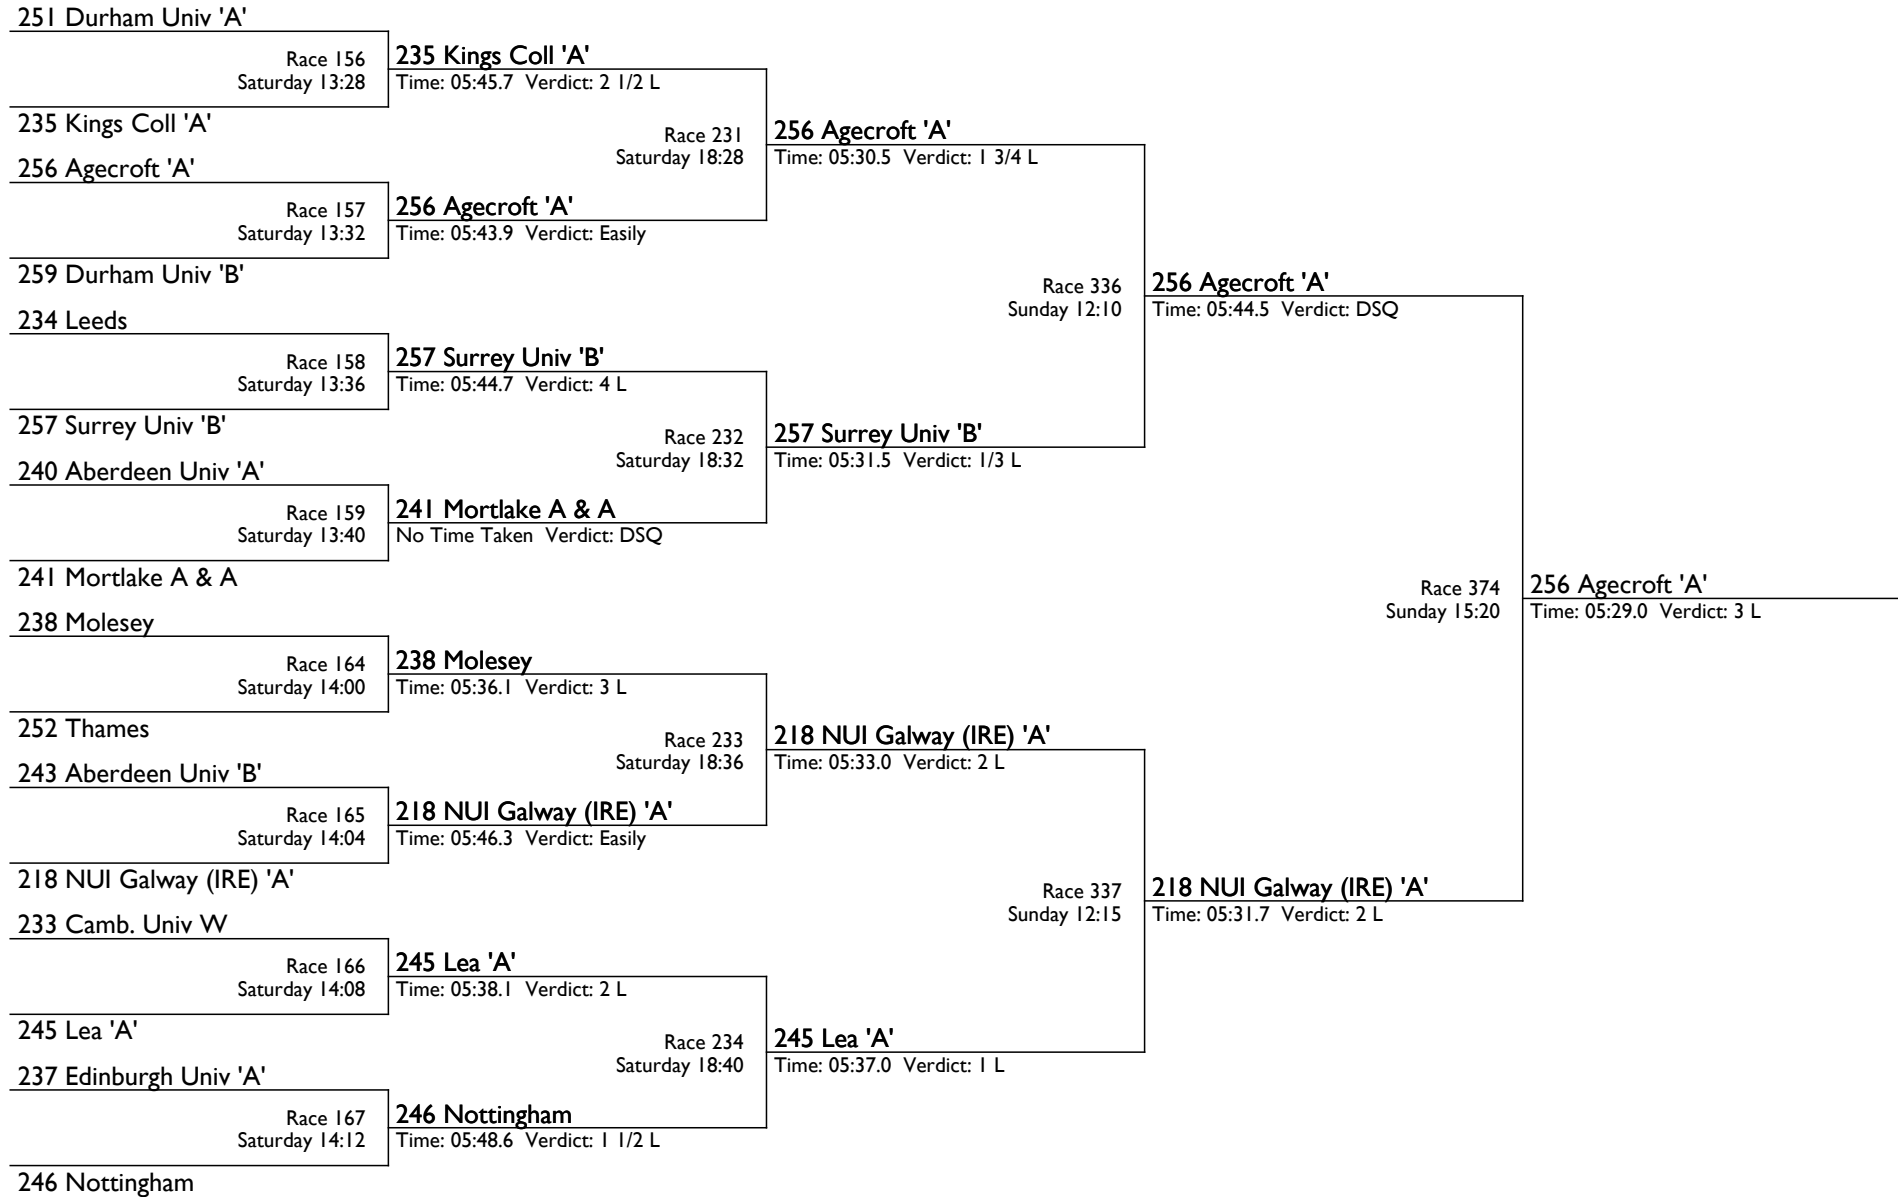

Henley Womens Regatta

The West End ARA Trophy

J16 4+ | J16 4+

Henley Womens Regatta

The Peabody Cup

J 8+ | J 8+

Kindly sponsored by Simmons and Sons

Henley Womens Regatta

The Frank V Harry Cup

D 4+ | Development 4+

Henley Womens Regatta

The Cathy Cruickshank Trophy

AA 4- | Aspirational Academic 4-

Henley Womens Regatta

The Lester Trophy

AC 4- | Aspirational Club 4-