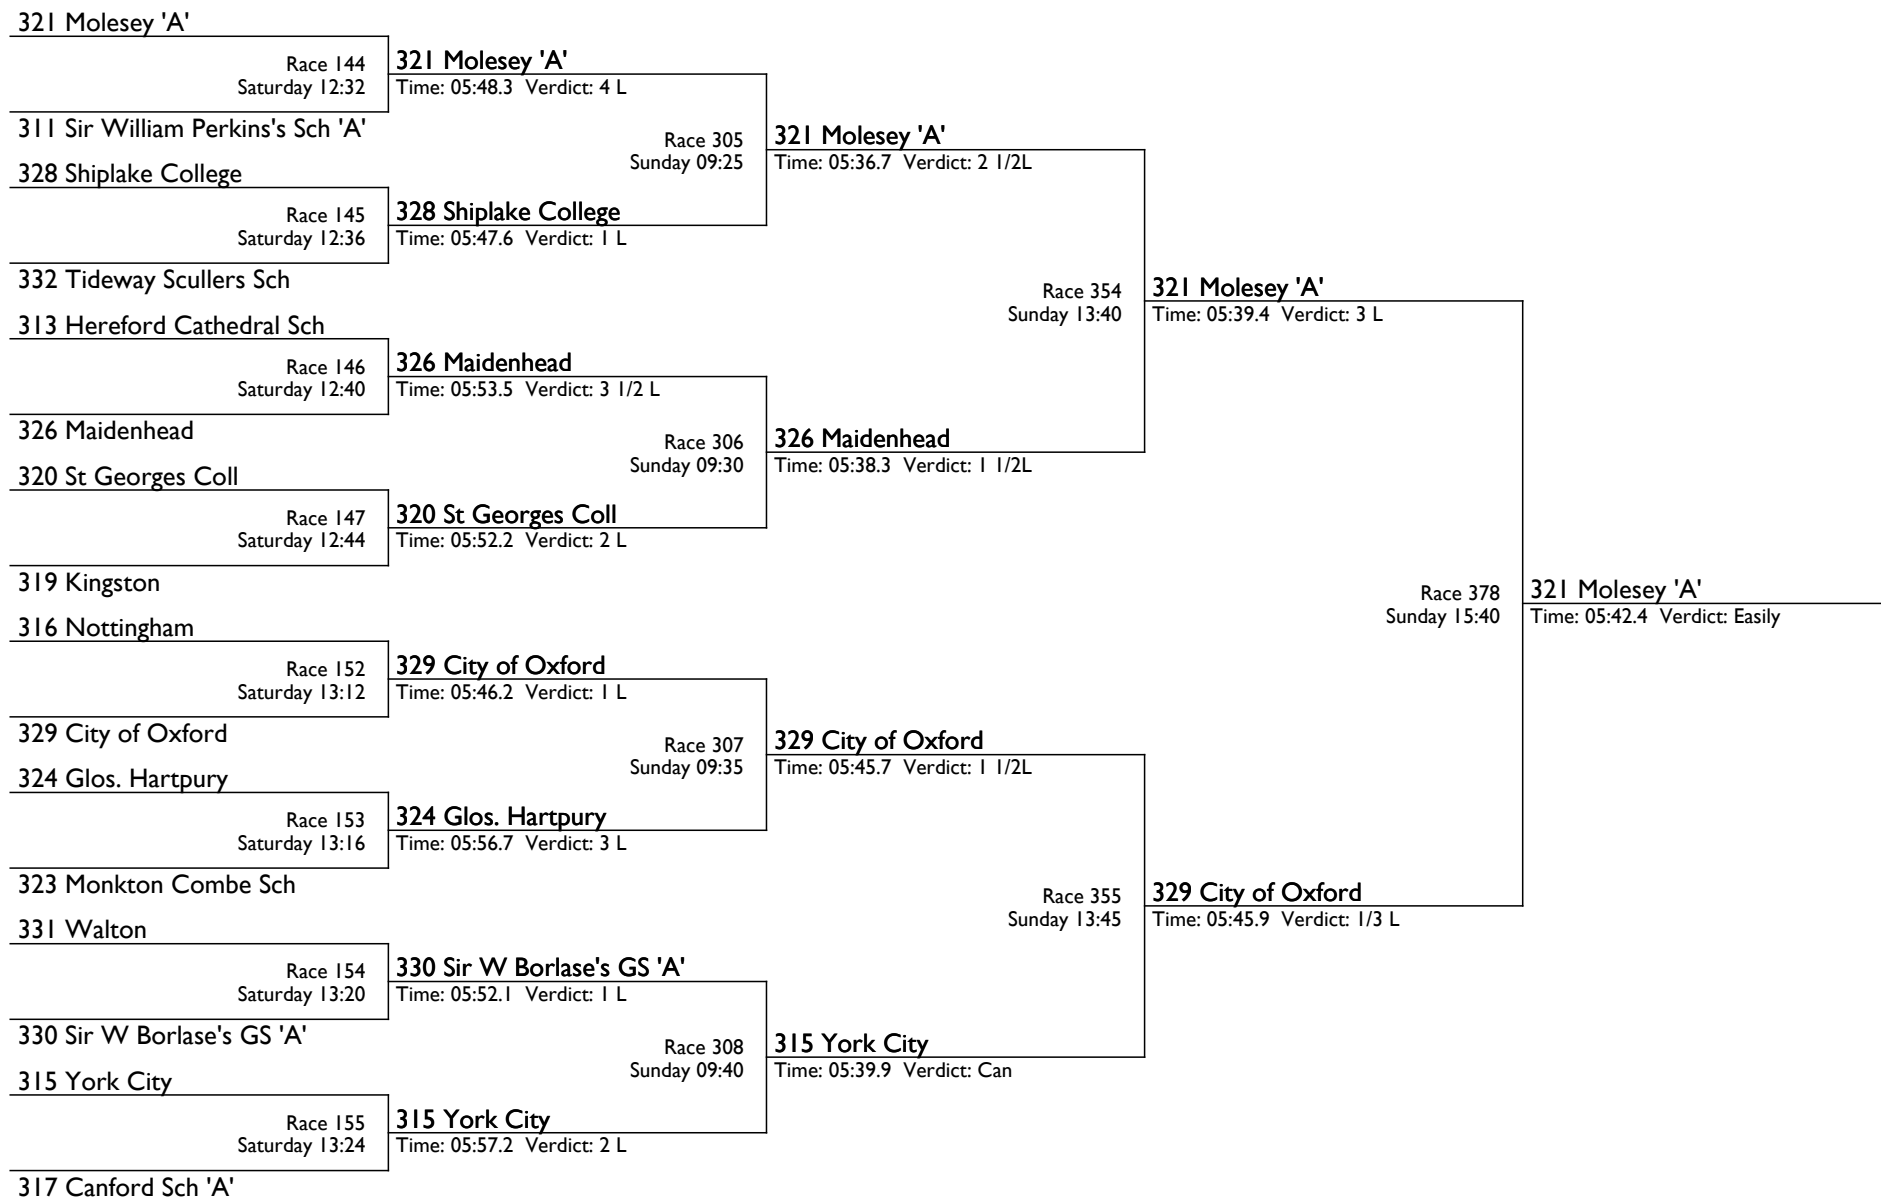

Henley Womens Regatta

The Rayner Cup

J 2x | J 2x

Kindly sponsored by The Colgan Foundation