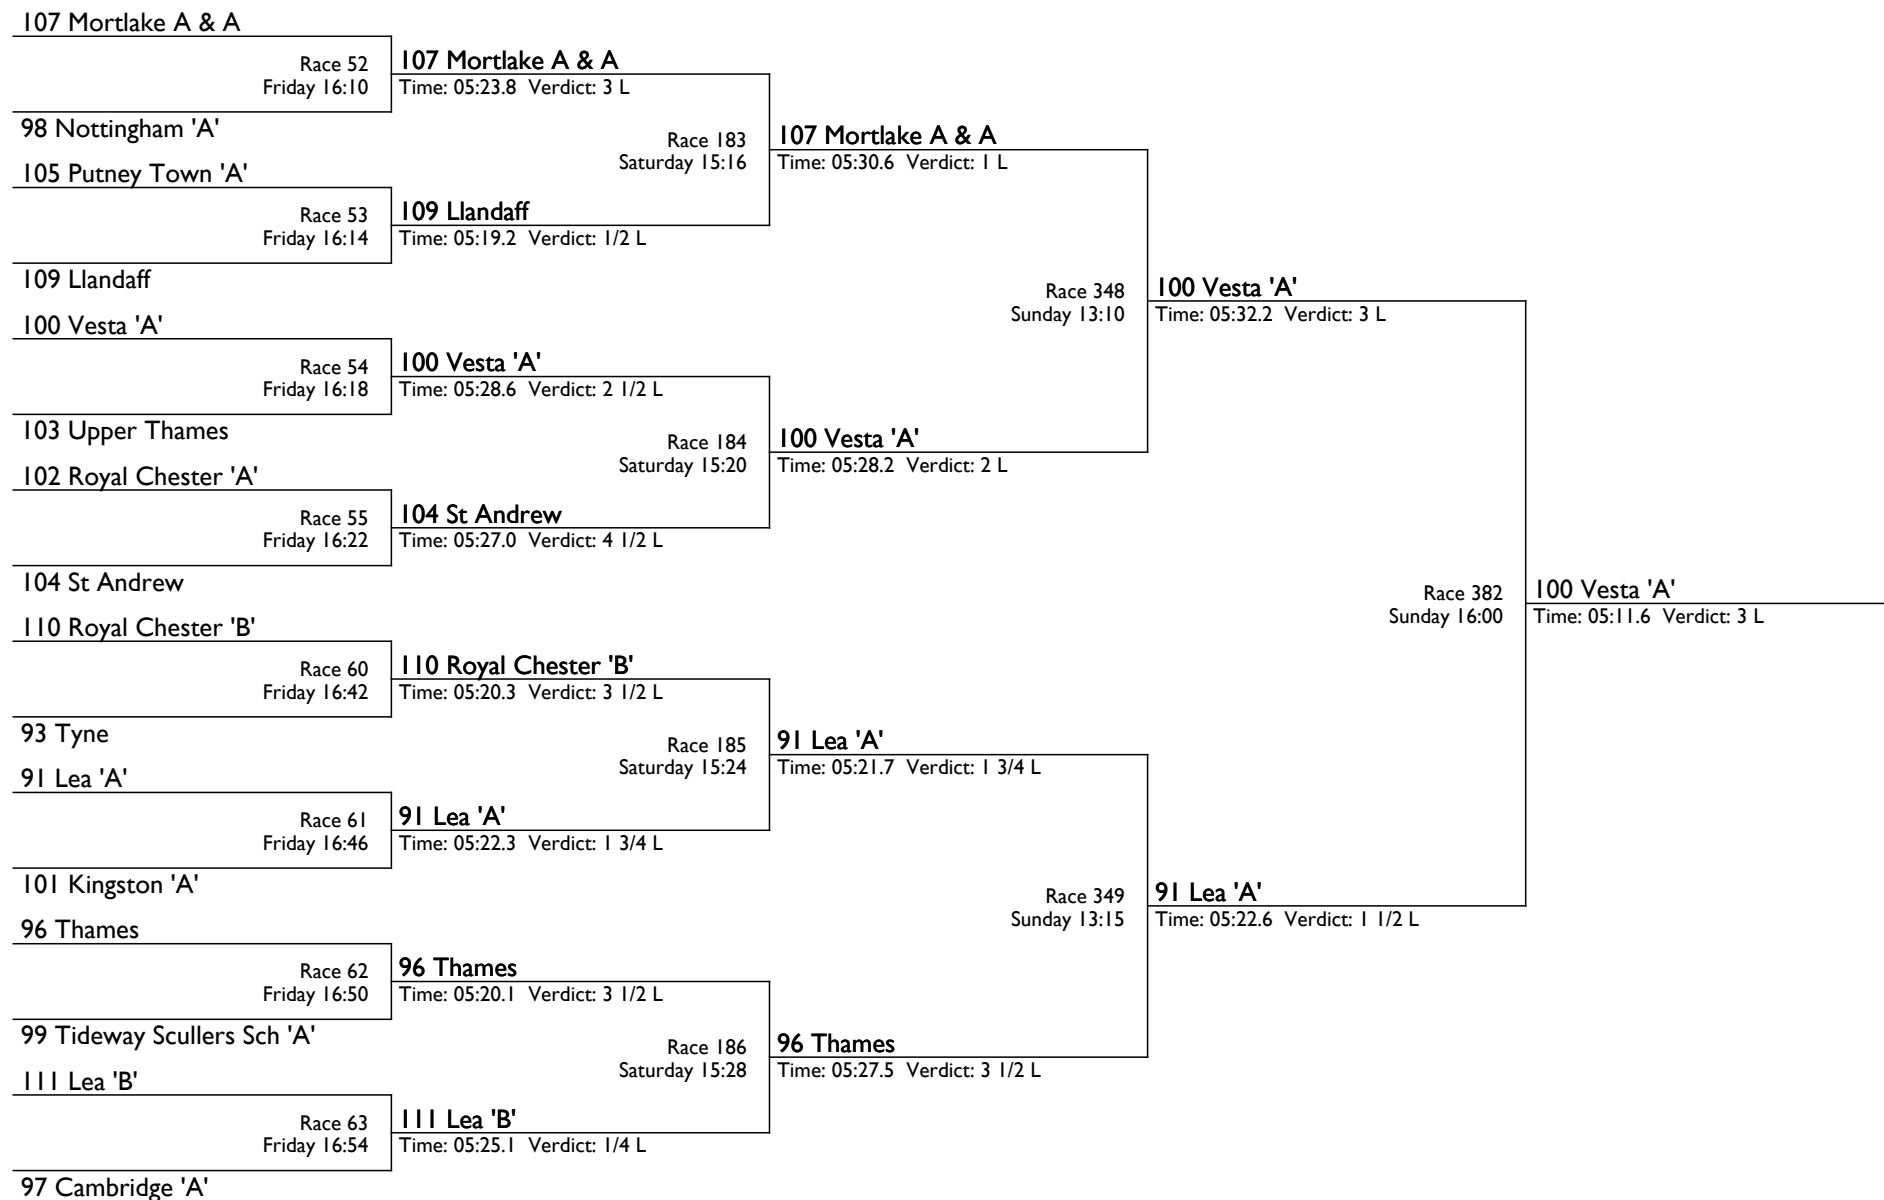

Henley Womens Regatta

The Lester Trophy

AC 4- | Aspirational Club 4-

Kindly sponsored by Scott Investment Partners