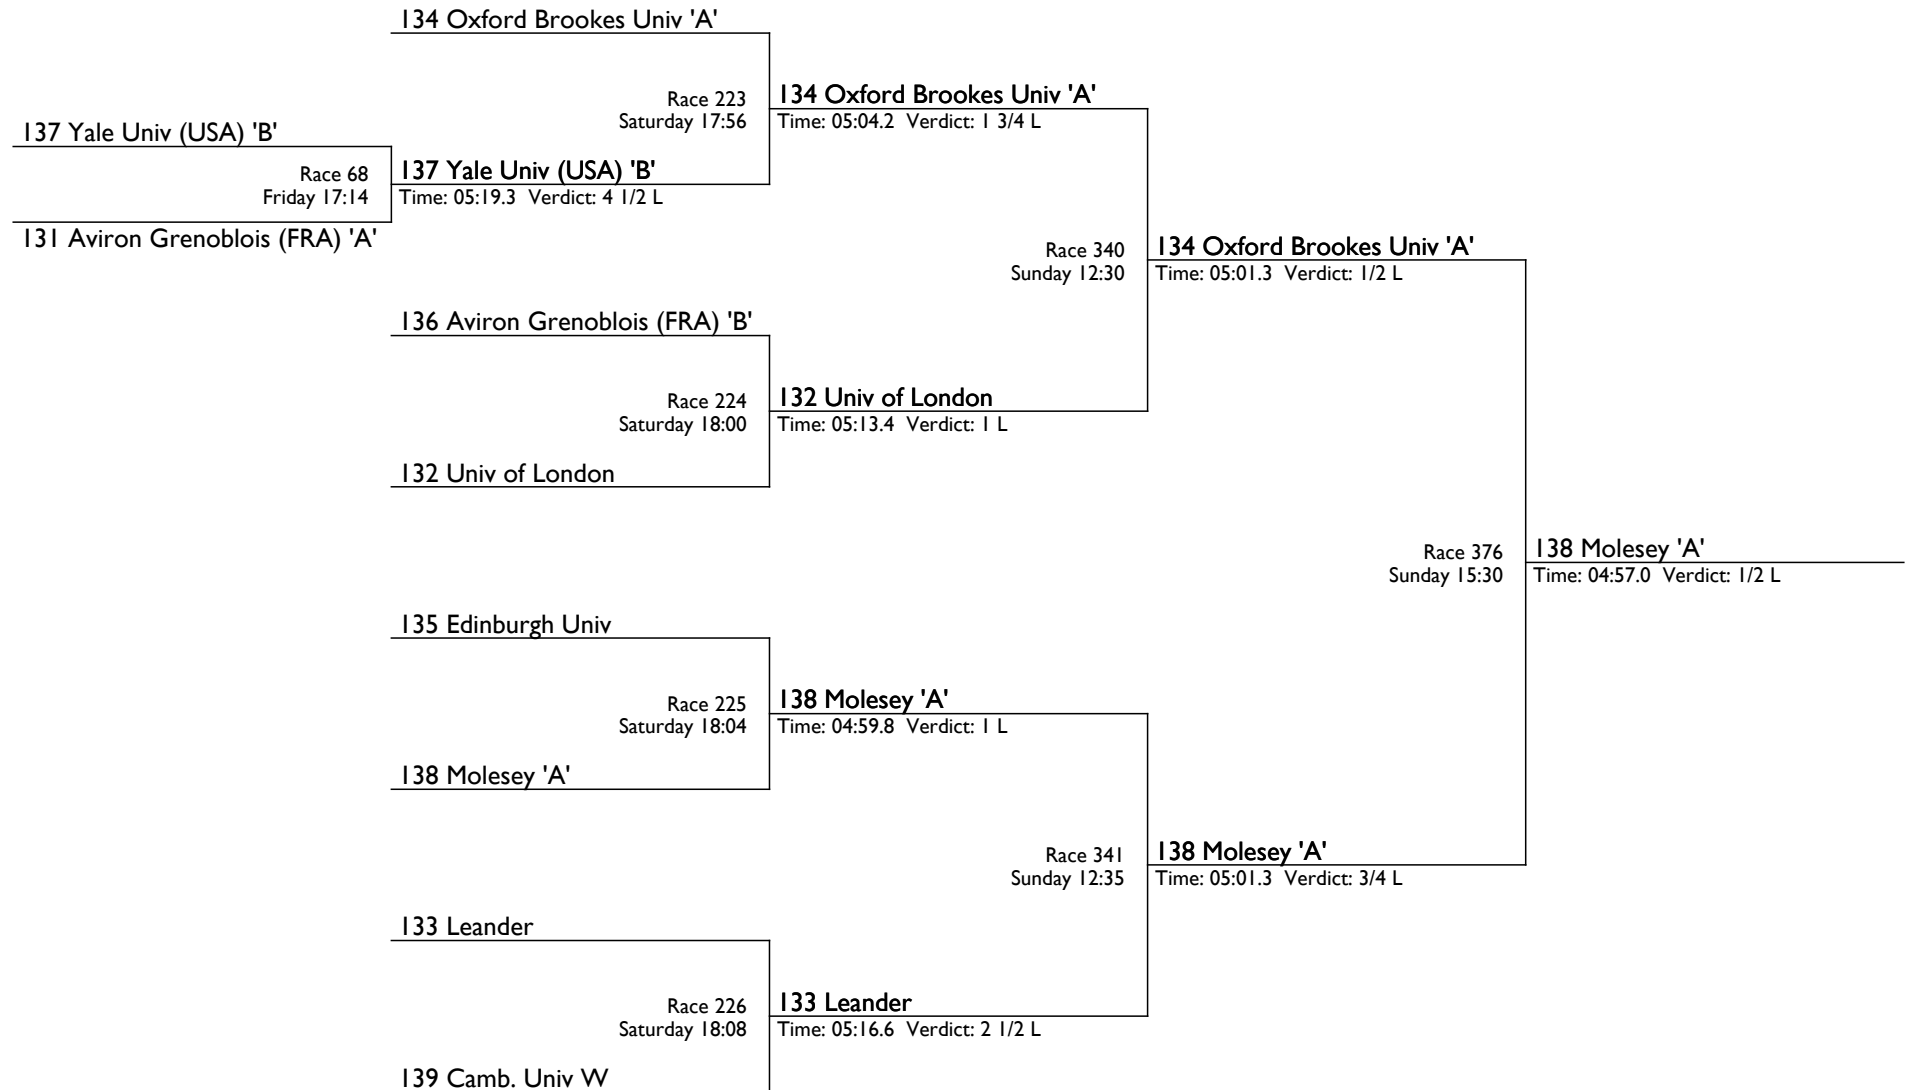

Henley Womens Regatta

The Avril Vellacott Cup

C 4- | Championship 4-