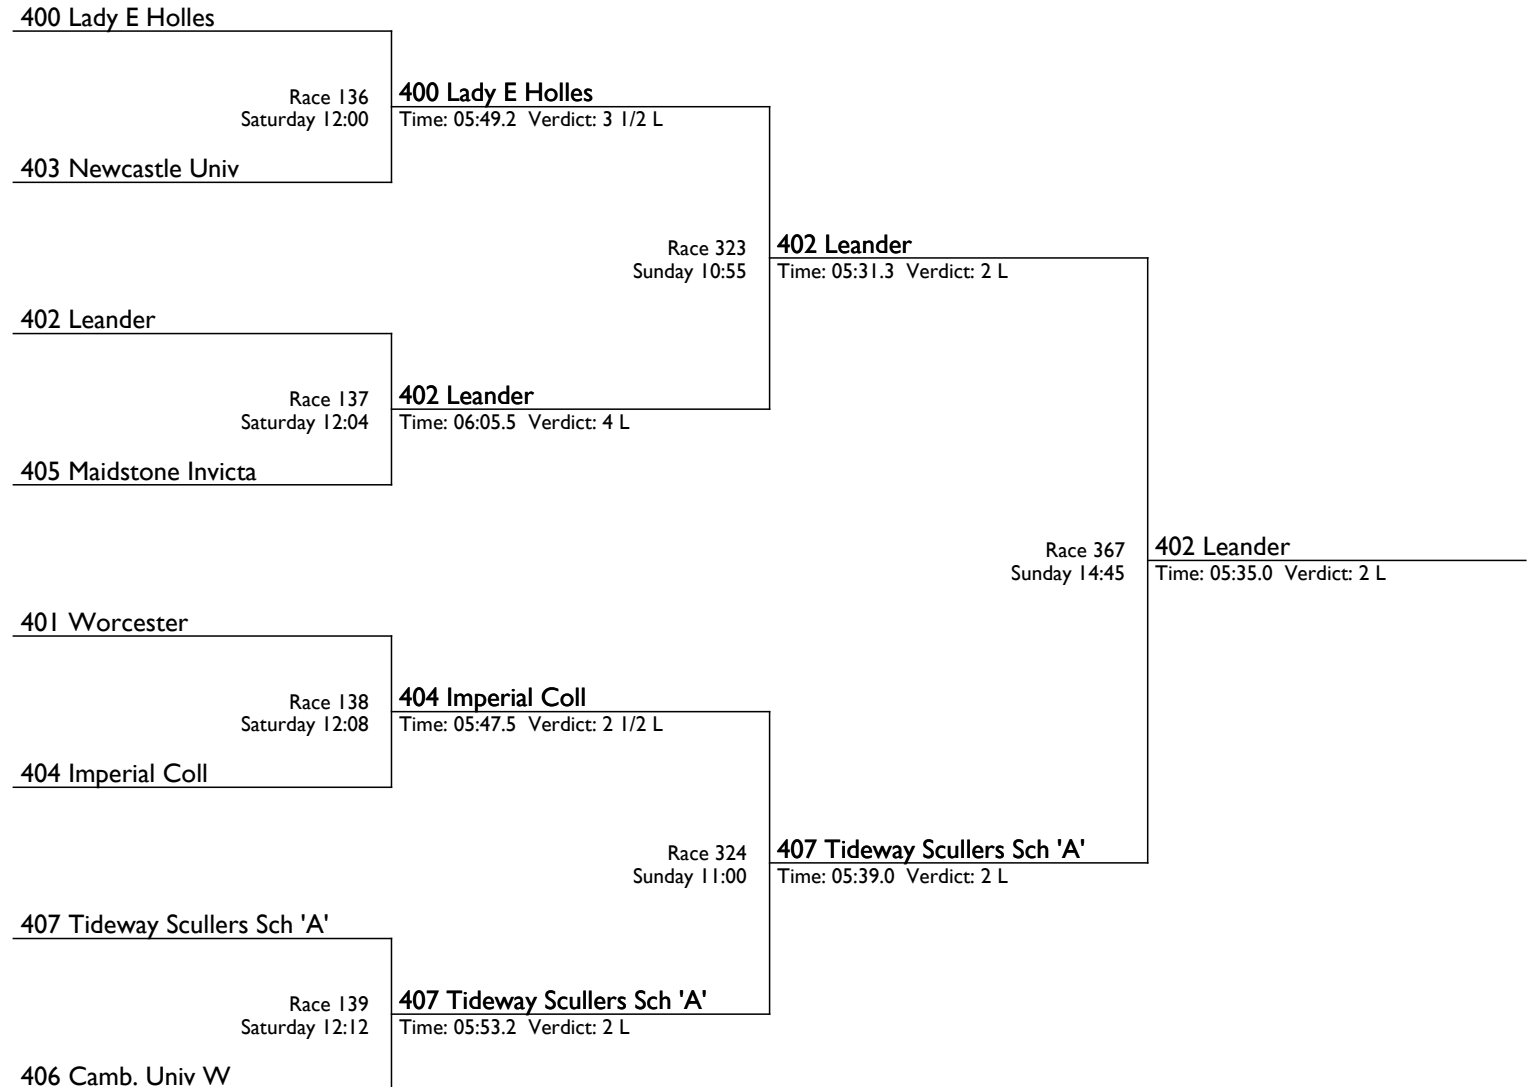

Henley Womens Regatta

The Redgrave Challenge Vase

C 2- | Championship 2-

Kindly sponsored by Sir Steve & Lady Ann Redgrave