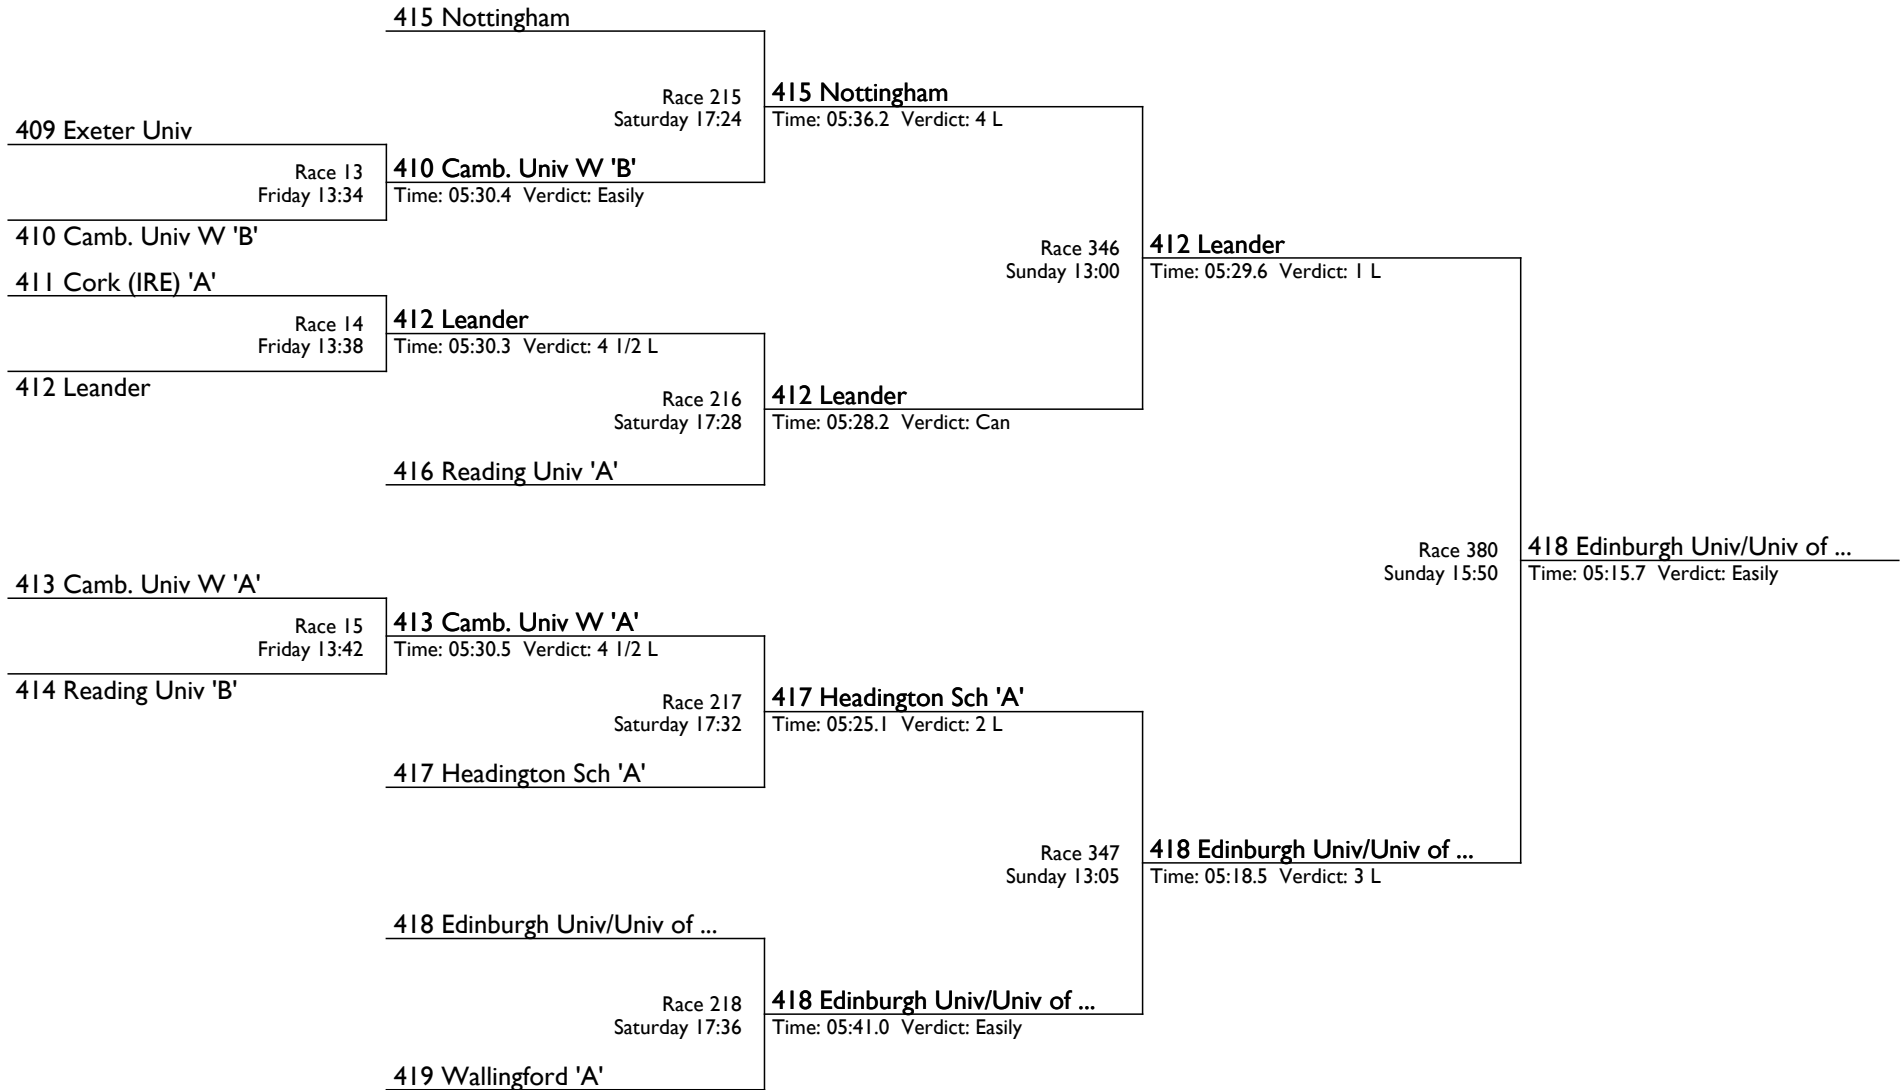

The Borne Cup

C 4x- | Championship 4x

Kindly sponsored by The Copas Partnership

Henley Womens Regatta

The W Peer Cup

C 2x | Championship 2x

Henley Womens Regatta

The Redgrave Challenge Vase