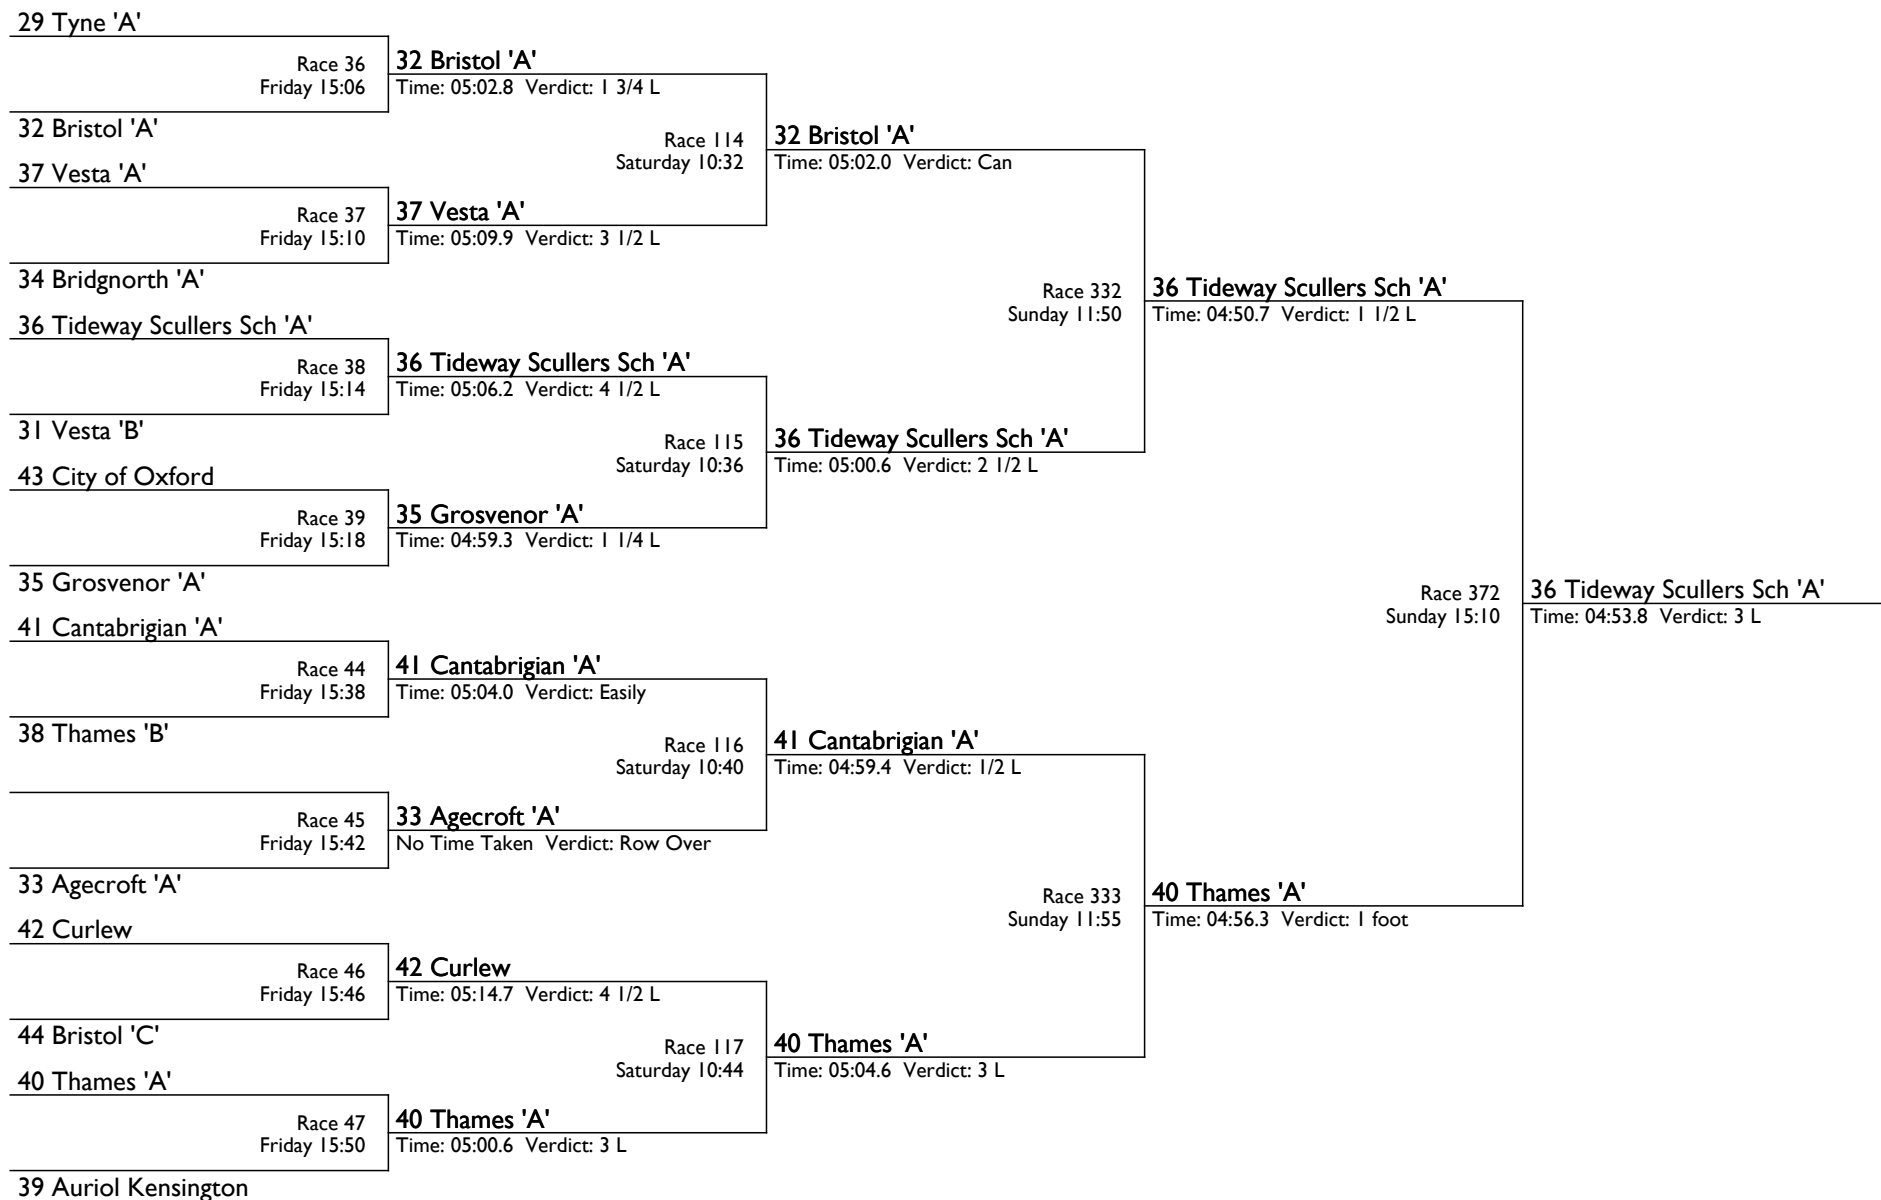

Kindly sponsored by The Colgan Foundation

Henley Womens Regatta

The Invesco Perpetual Challenge Cup

AC 8+ | Aspirational Club 8+

Kindly sponsored by Invesco Perpetual

Henley Womens Regatta

The Di Ellis Trophy