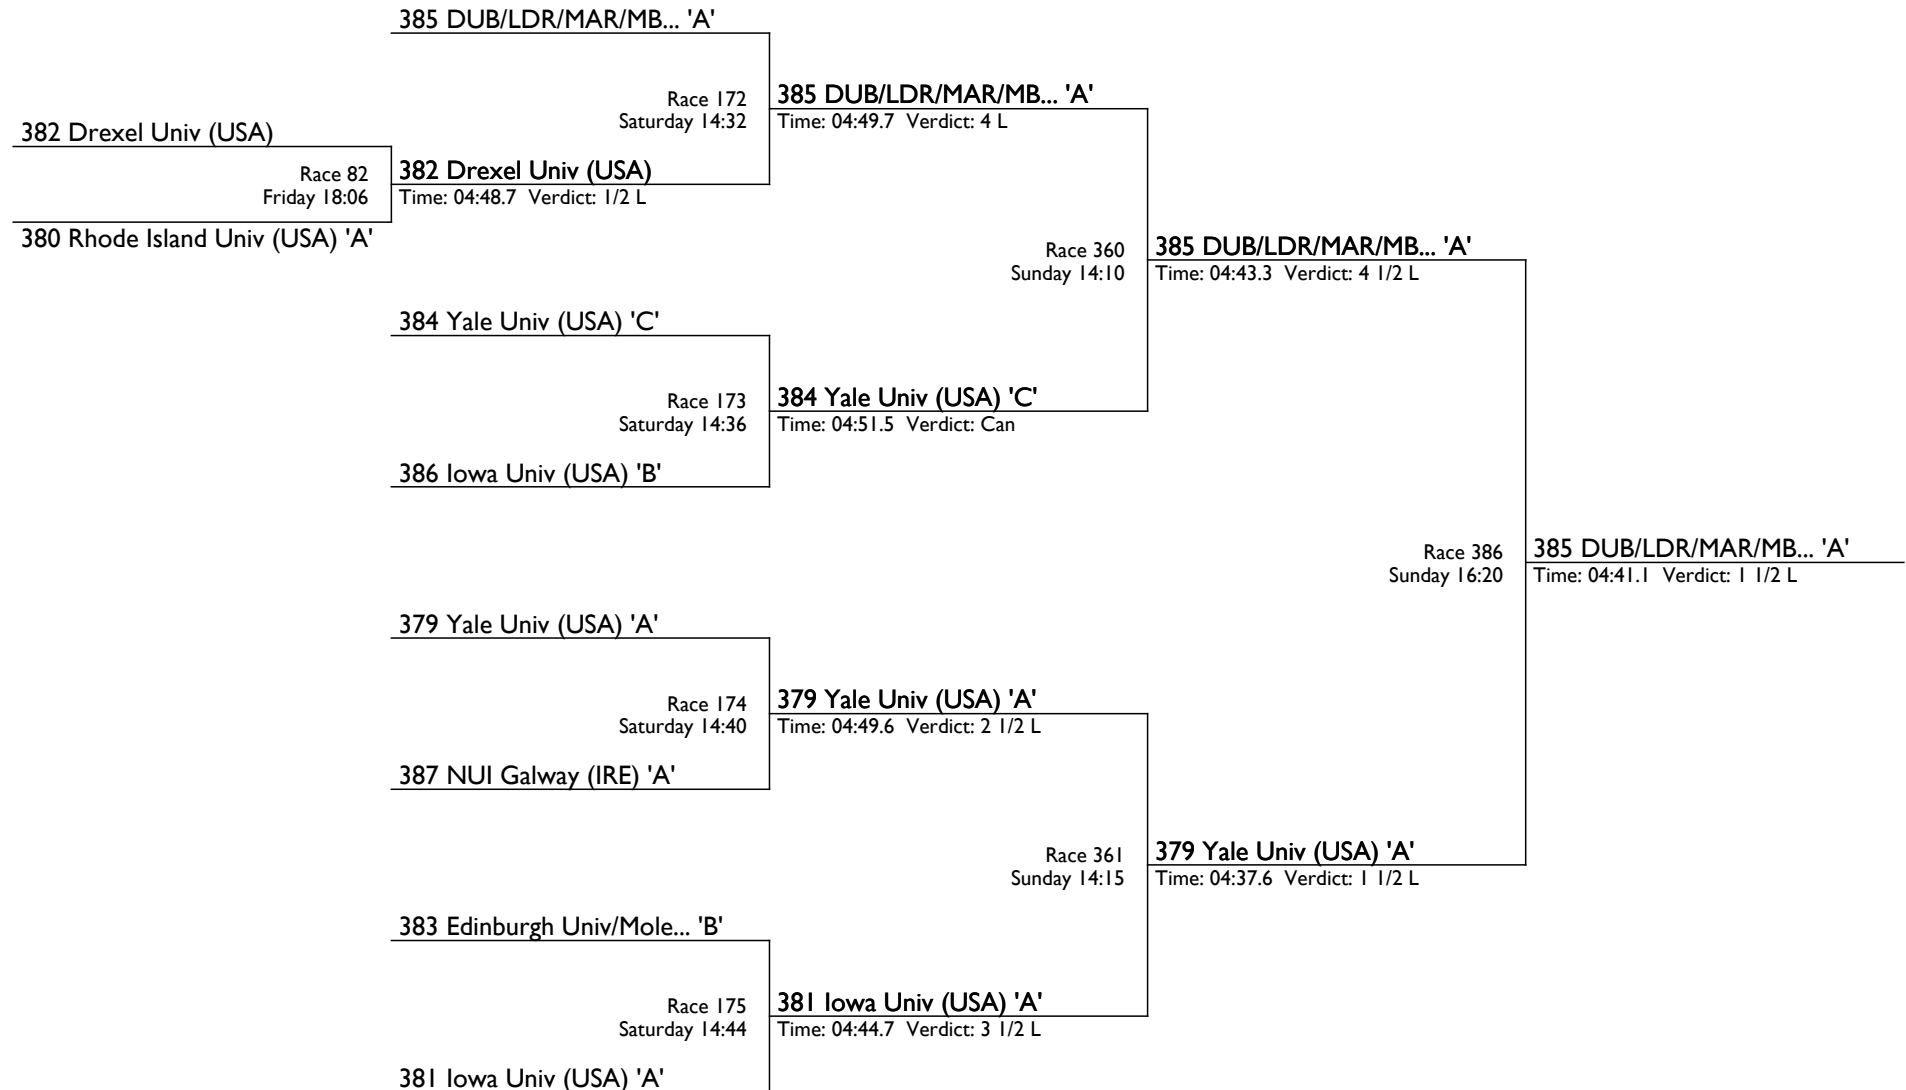

Henley Womens Regatta

The Ron Needs Challenge Cup

C 8+ | Championship 8+

Kindly sponsored by The Colgan Foundation