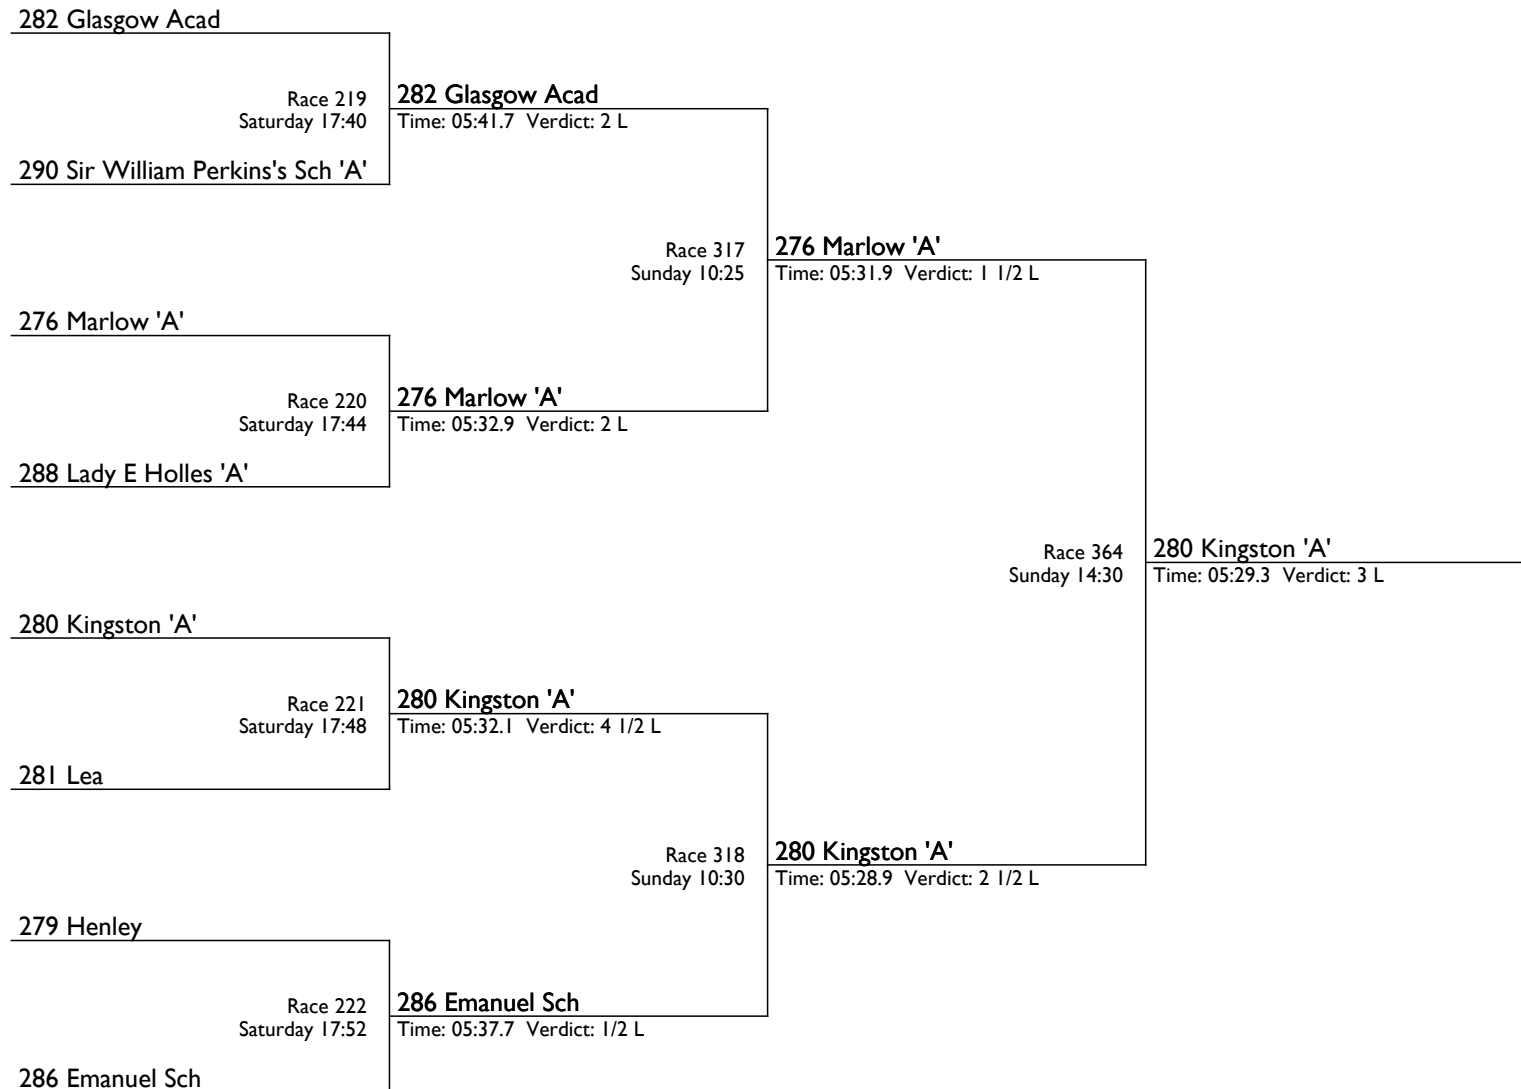

Henley Womens Regatta

The West End ARA Trophy

J16 4+ | J16 4+