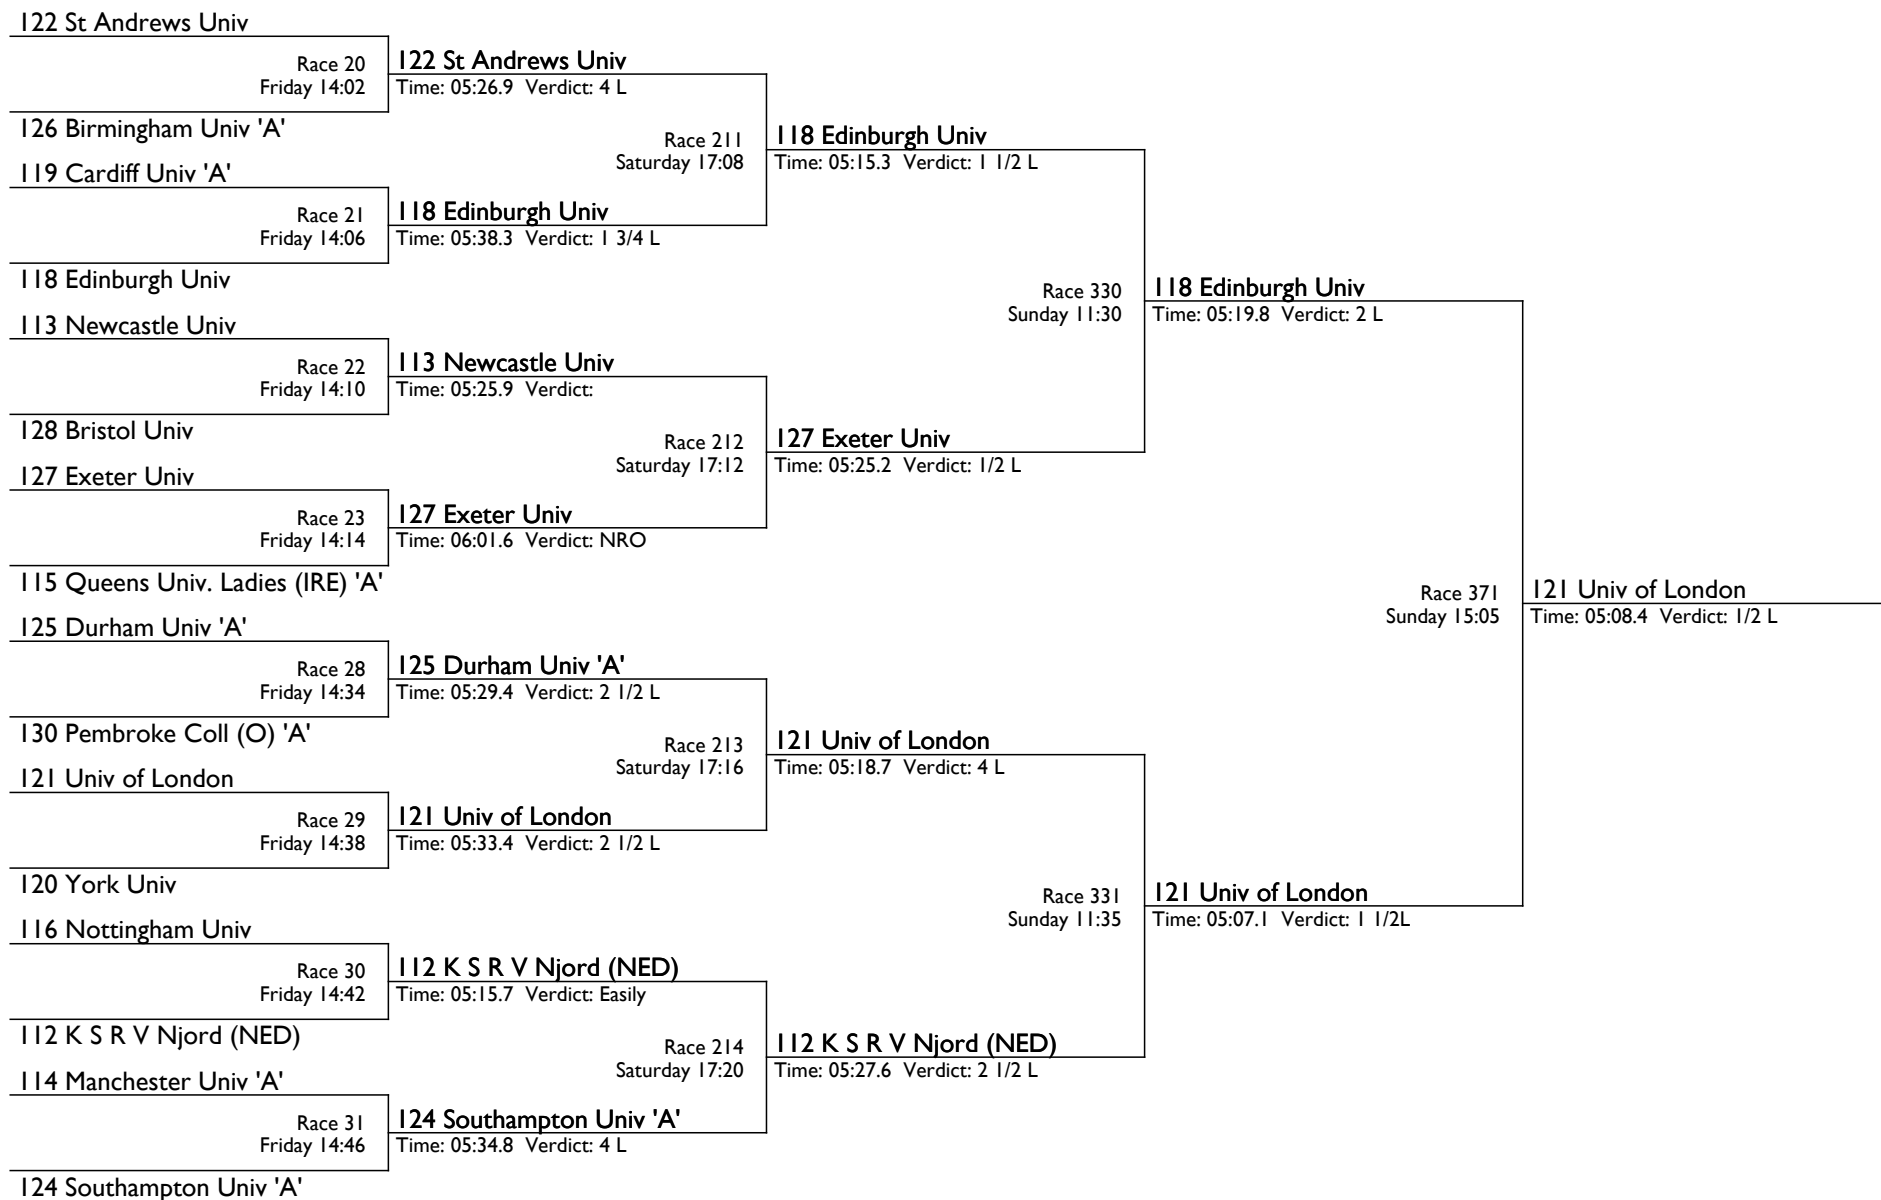

The Frank V Harry Cup

D 4+ | Development 4+

Henley Womens Regatta

The Cathy Cruickshank Trophy

AA 4- | Aspirational Academic 4-

Henley Womens Regatta

The Lester Trophy

AC 4- | Aspirational Club 4-