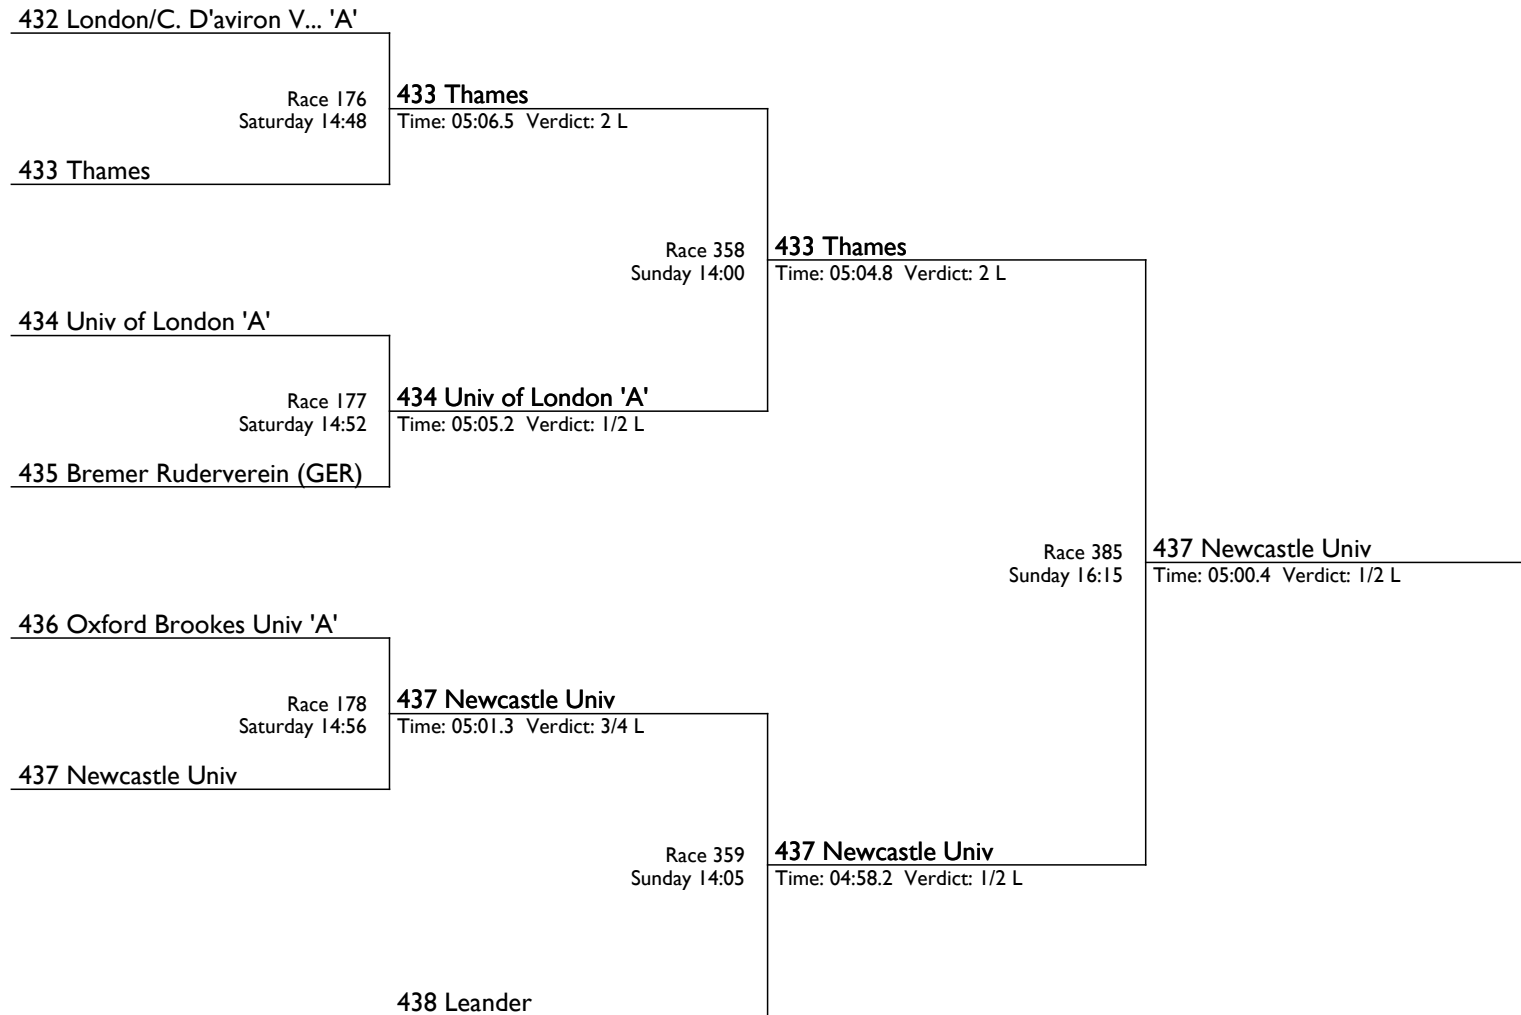

The Borne Cup

C 4x- | Championship 4x

Kindly sponsored by The Copas Partnership

Henley Womens Regatta

The W Peer Cup

C 2x | Championship 2x

Henley Womens Regatta

The Redgrave Challenge Vase