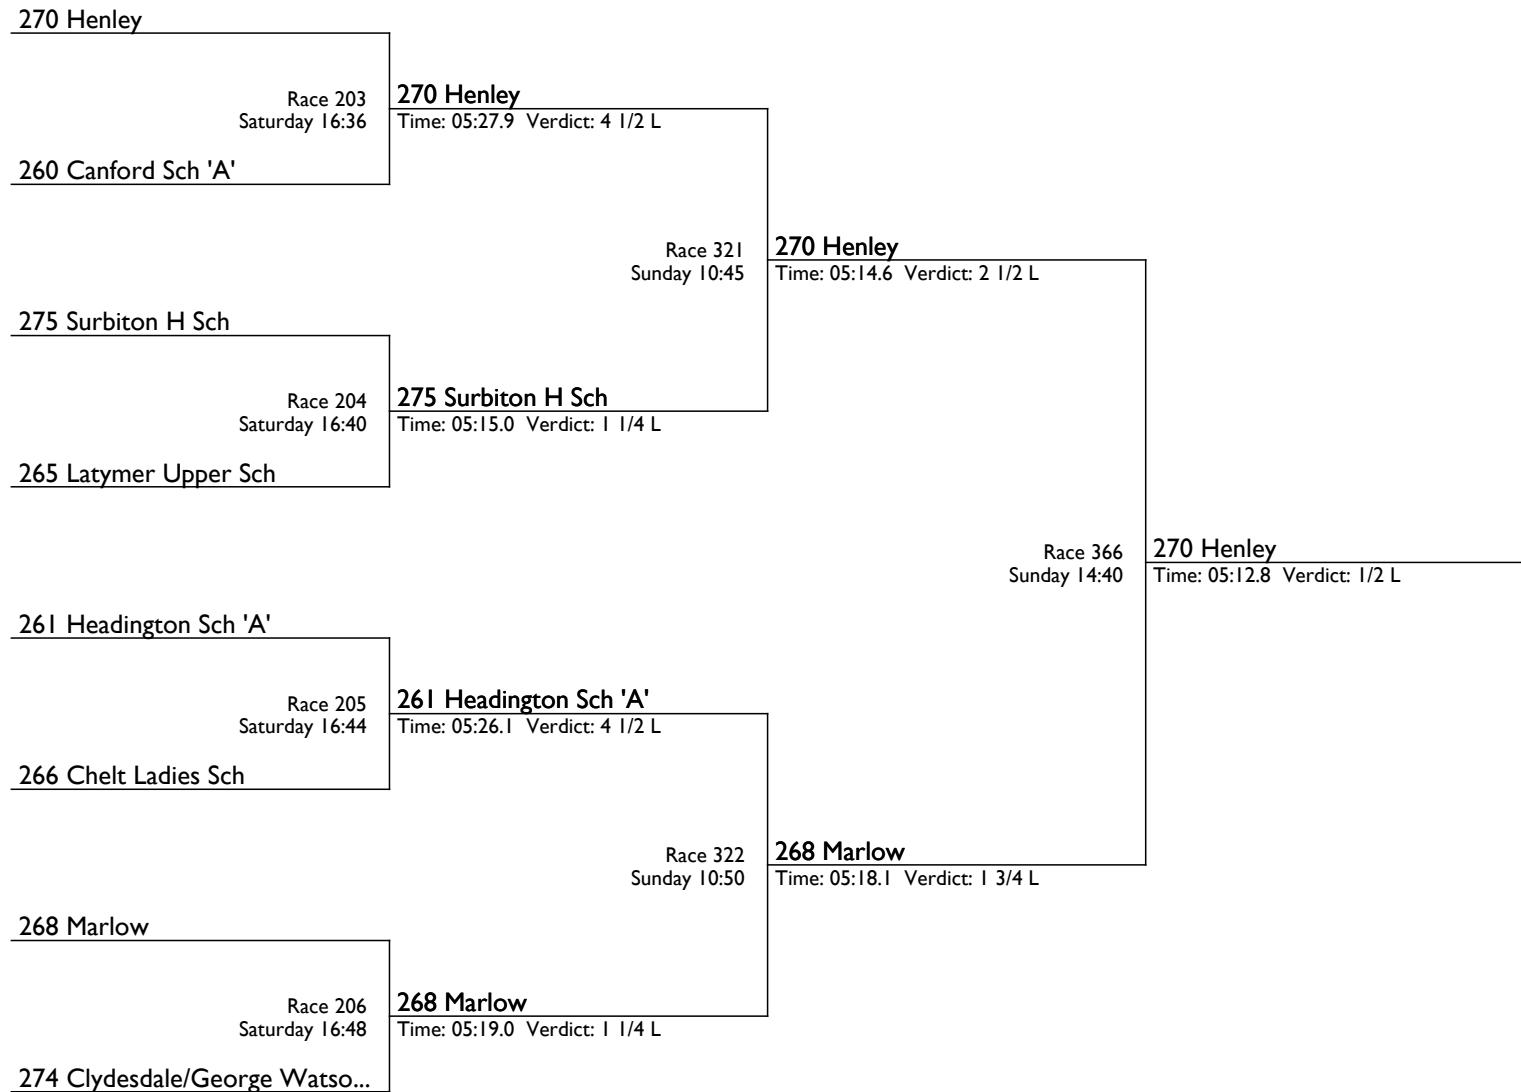

Henley Womens Regatta

The Nina Padwick Trophy

J16 4x- | J16 4x-

Kindly sponsored by Nina Padwick