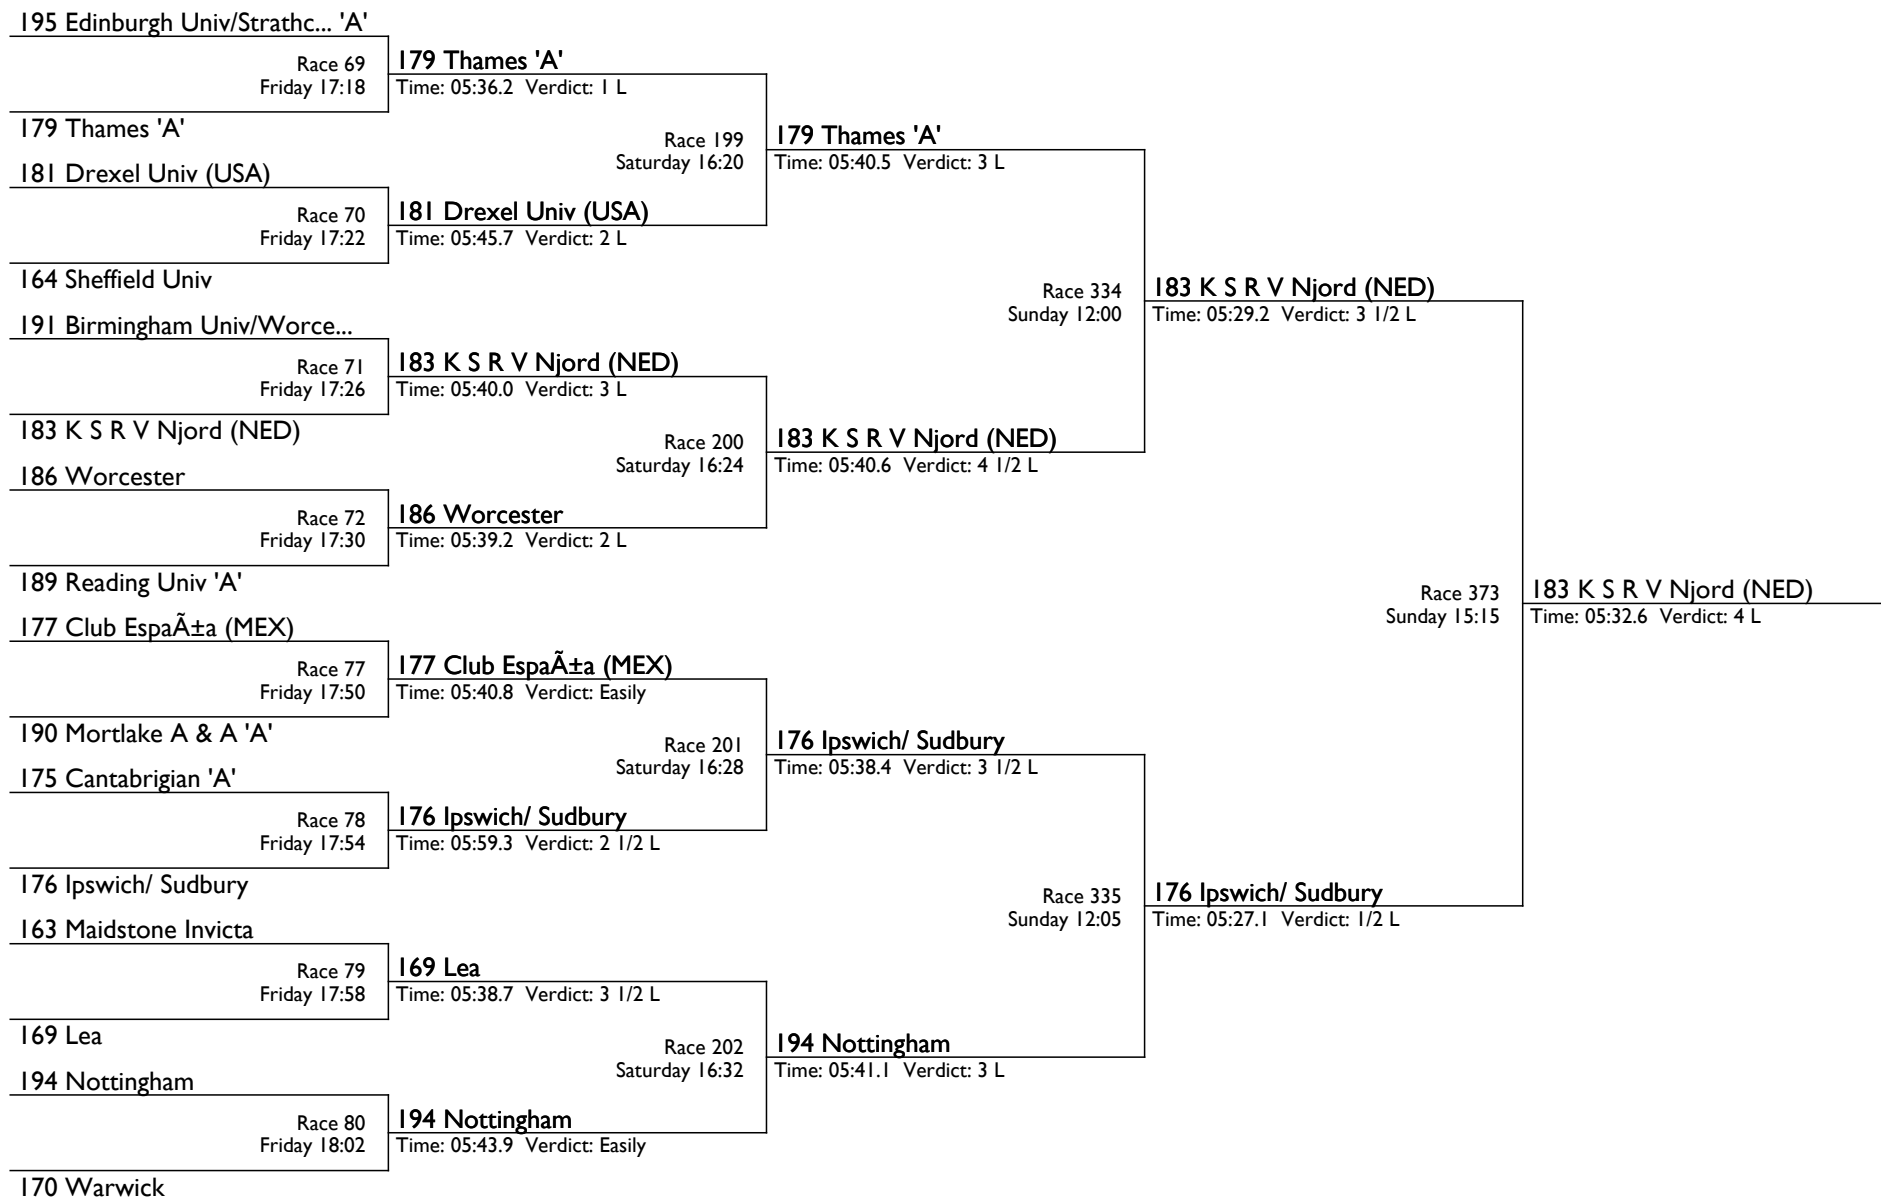

Race 314
Sunday 10:10

420 Newcastle Univ - F. Chestnutt

Time: 06:08.9 Verdict: 4 L

420 Newcastle Univ - F. Chestnutt

Henley Womens Regatta

The Rosie Mayglothing Trophy

A 2x | Aspirational 2x

Kindly sponsored by Tim and Sarah Lohmann