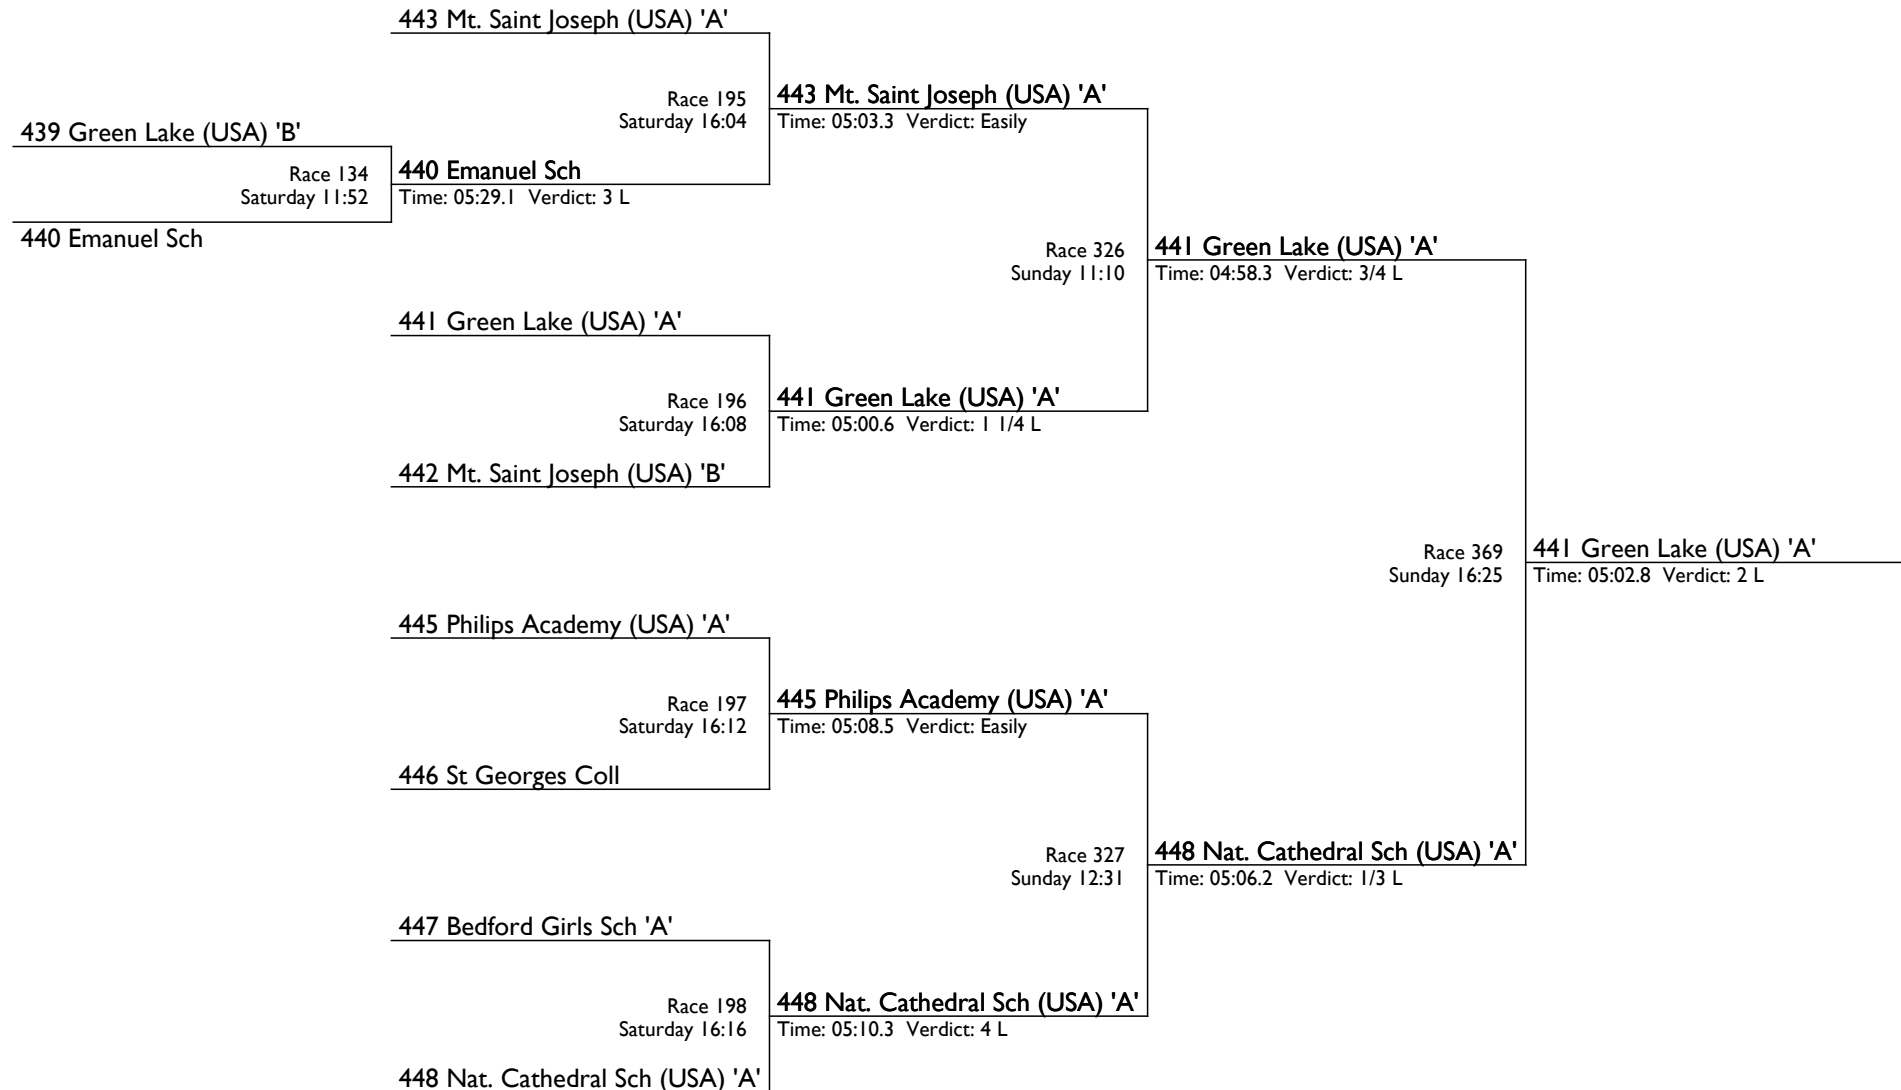

Henley Womens Regatta

The West End ARA Trophy

J16 4+ | J16 4+

Henley Womens Regatta

The Peabody Cup

J 8+ | J 8+

Kindly sponsored by Simmons and Sons

Henley Womens Regatta

The Frank V Harry Cup

D 4+ | Development 4+

Henley Womens Regatta

The Cathy Cruickshank Trophy

AA 4- | Aspirational Academic 4-

Henley Womens Regatta

The Lester Trophy

AC 4- | Aspirational Club 4-