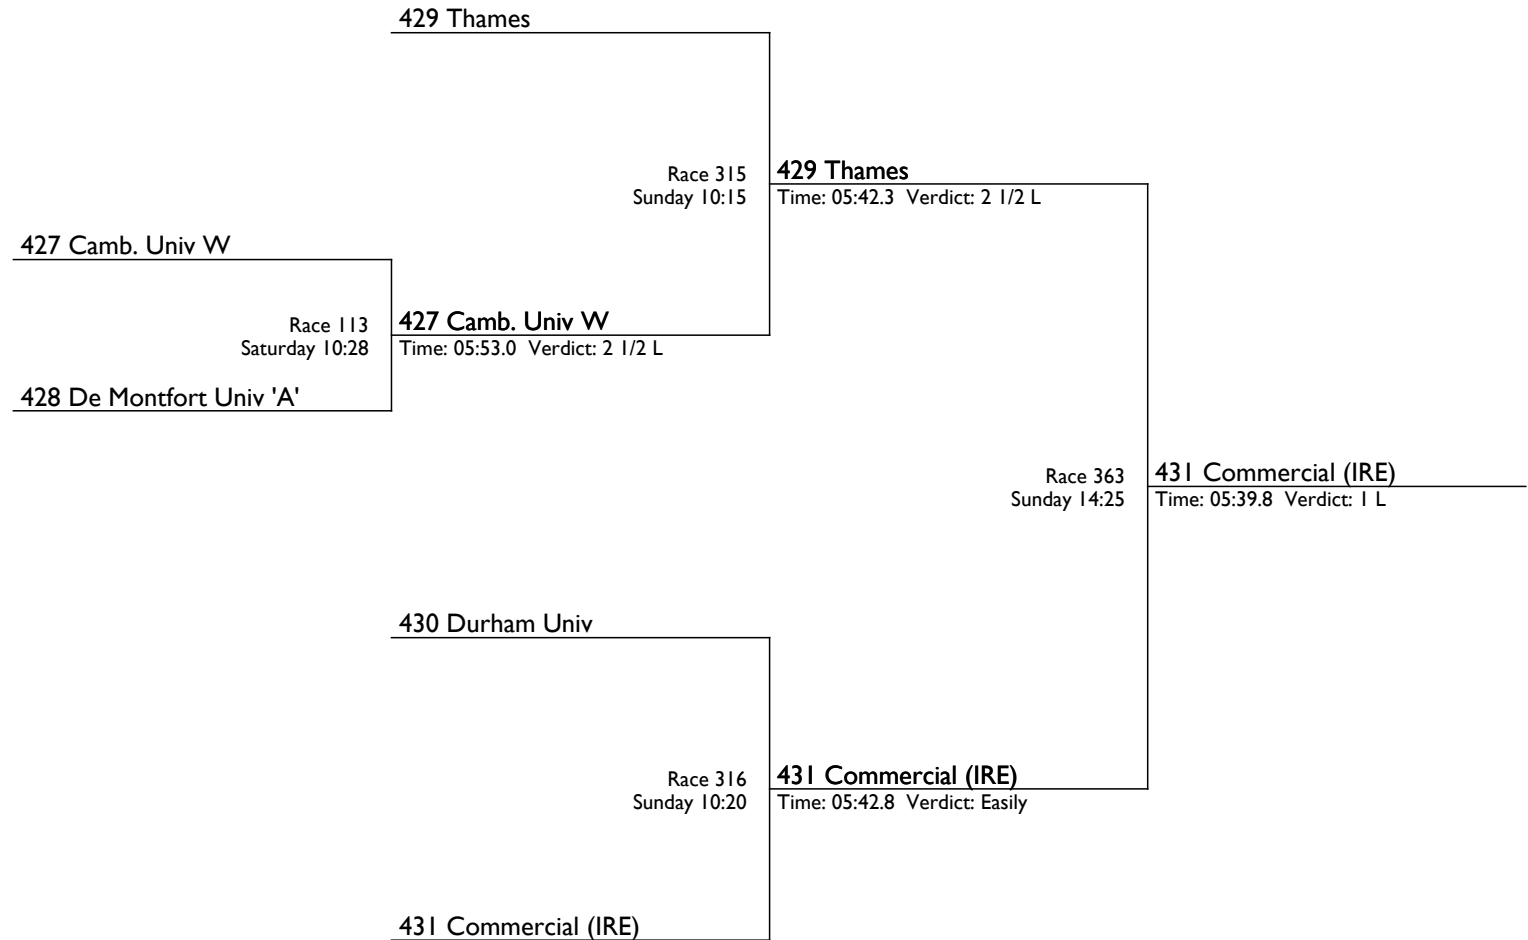

Henley Womens Regatta

The Parkside Trophy

C Lwt 2- | Championship Lightweight 2-