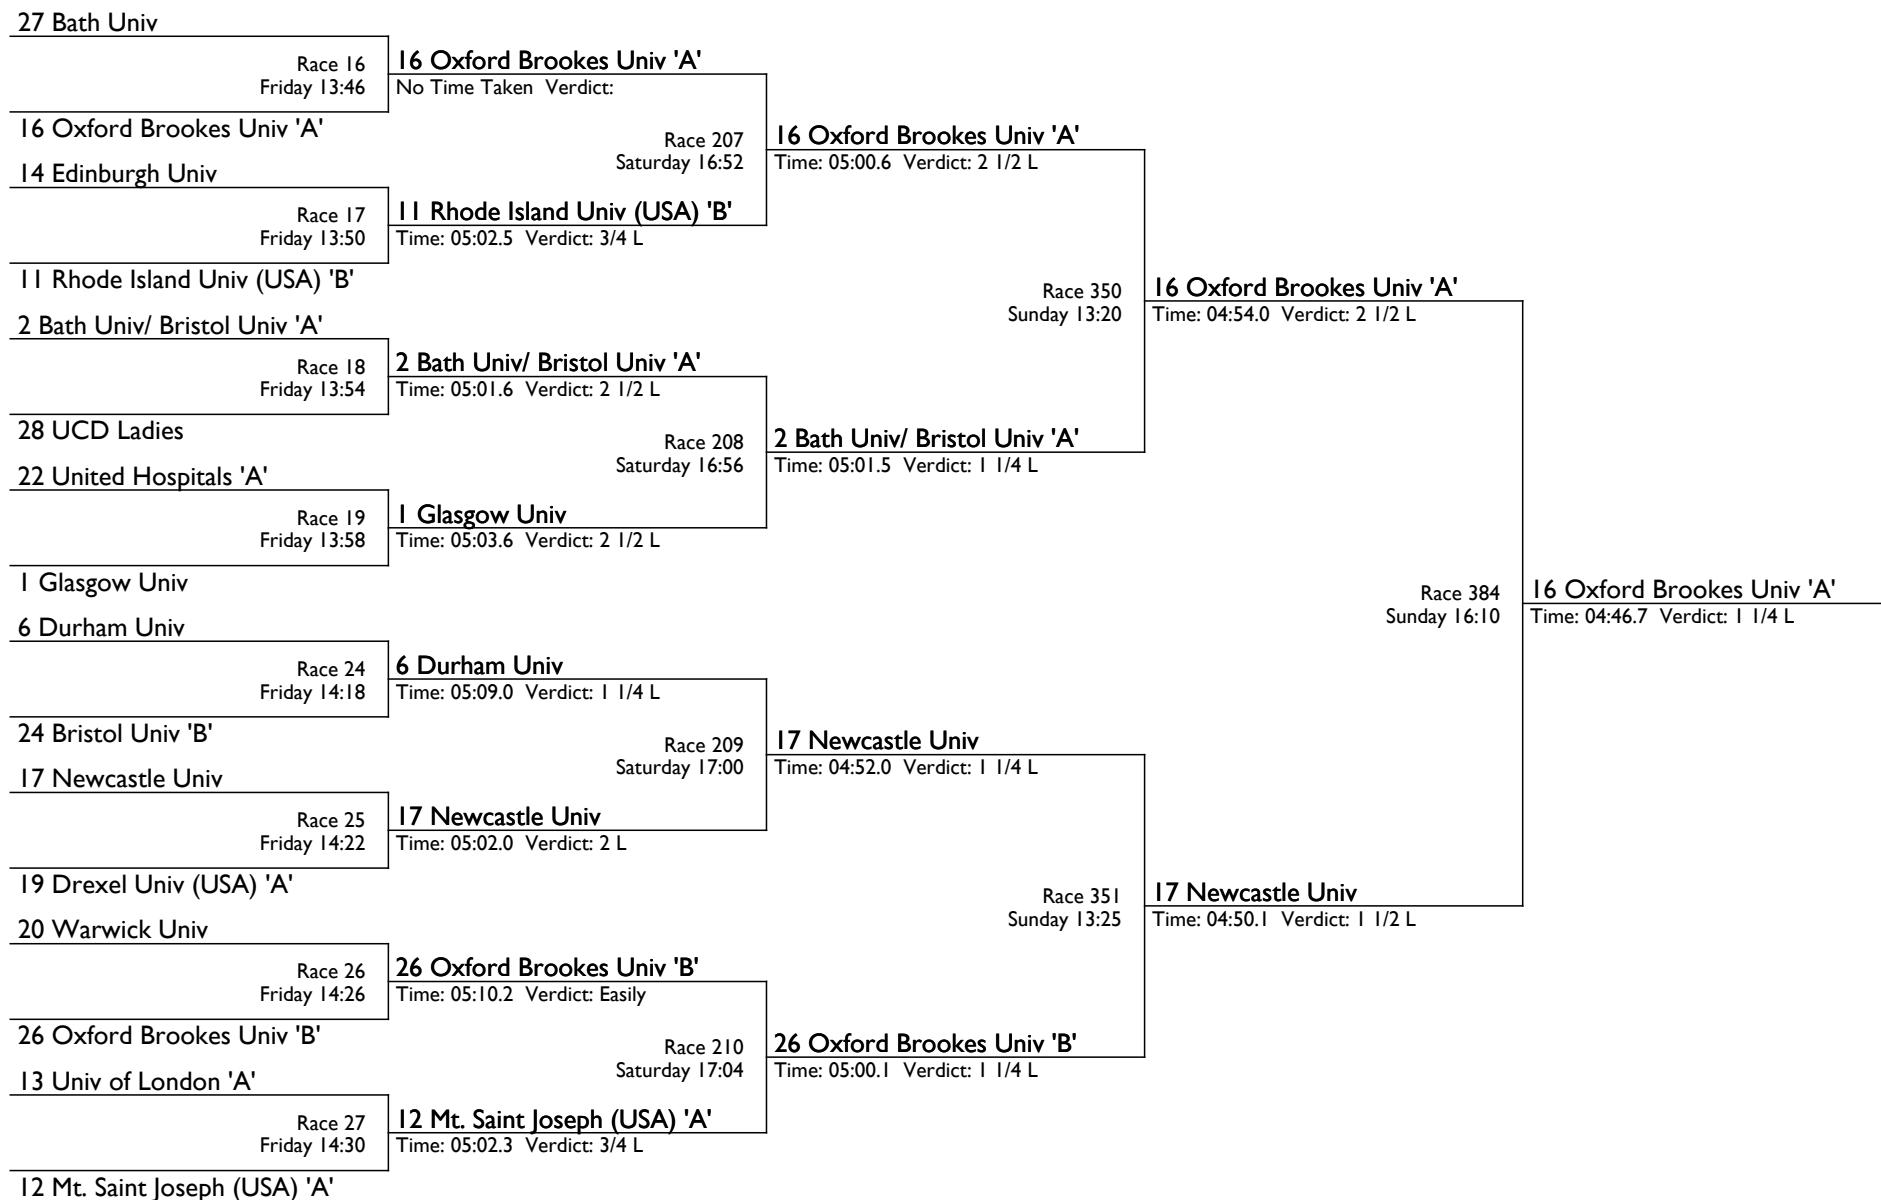

Henley Womens Regatta

The Colgan Foundation Cup

AA 8+ | Aspirational Academic 8+

Kindly sponsored by The Colgan Foundation