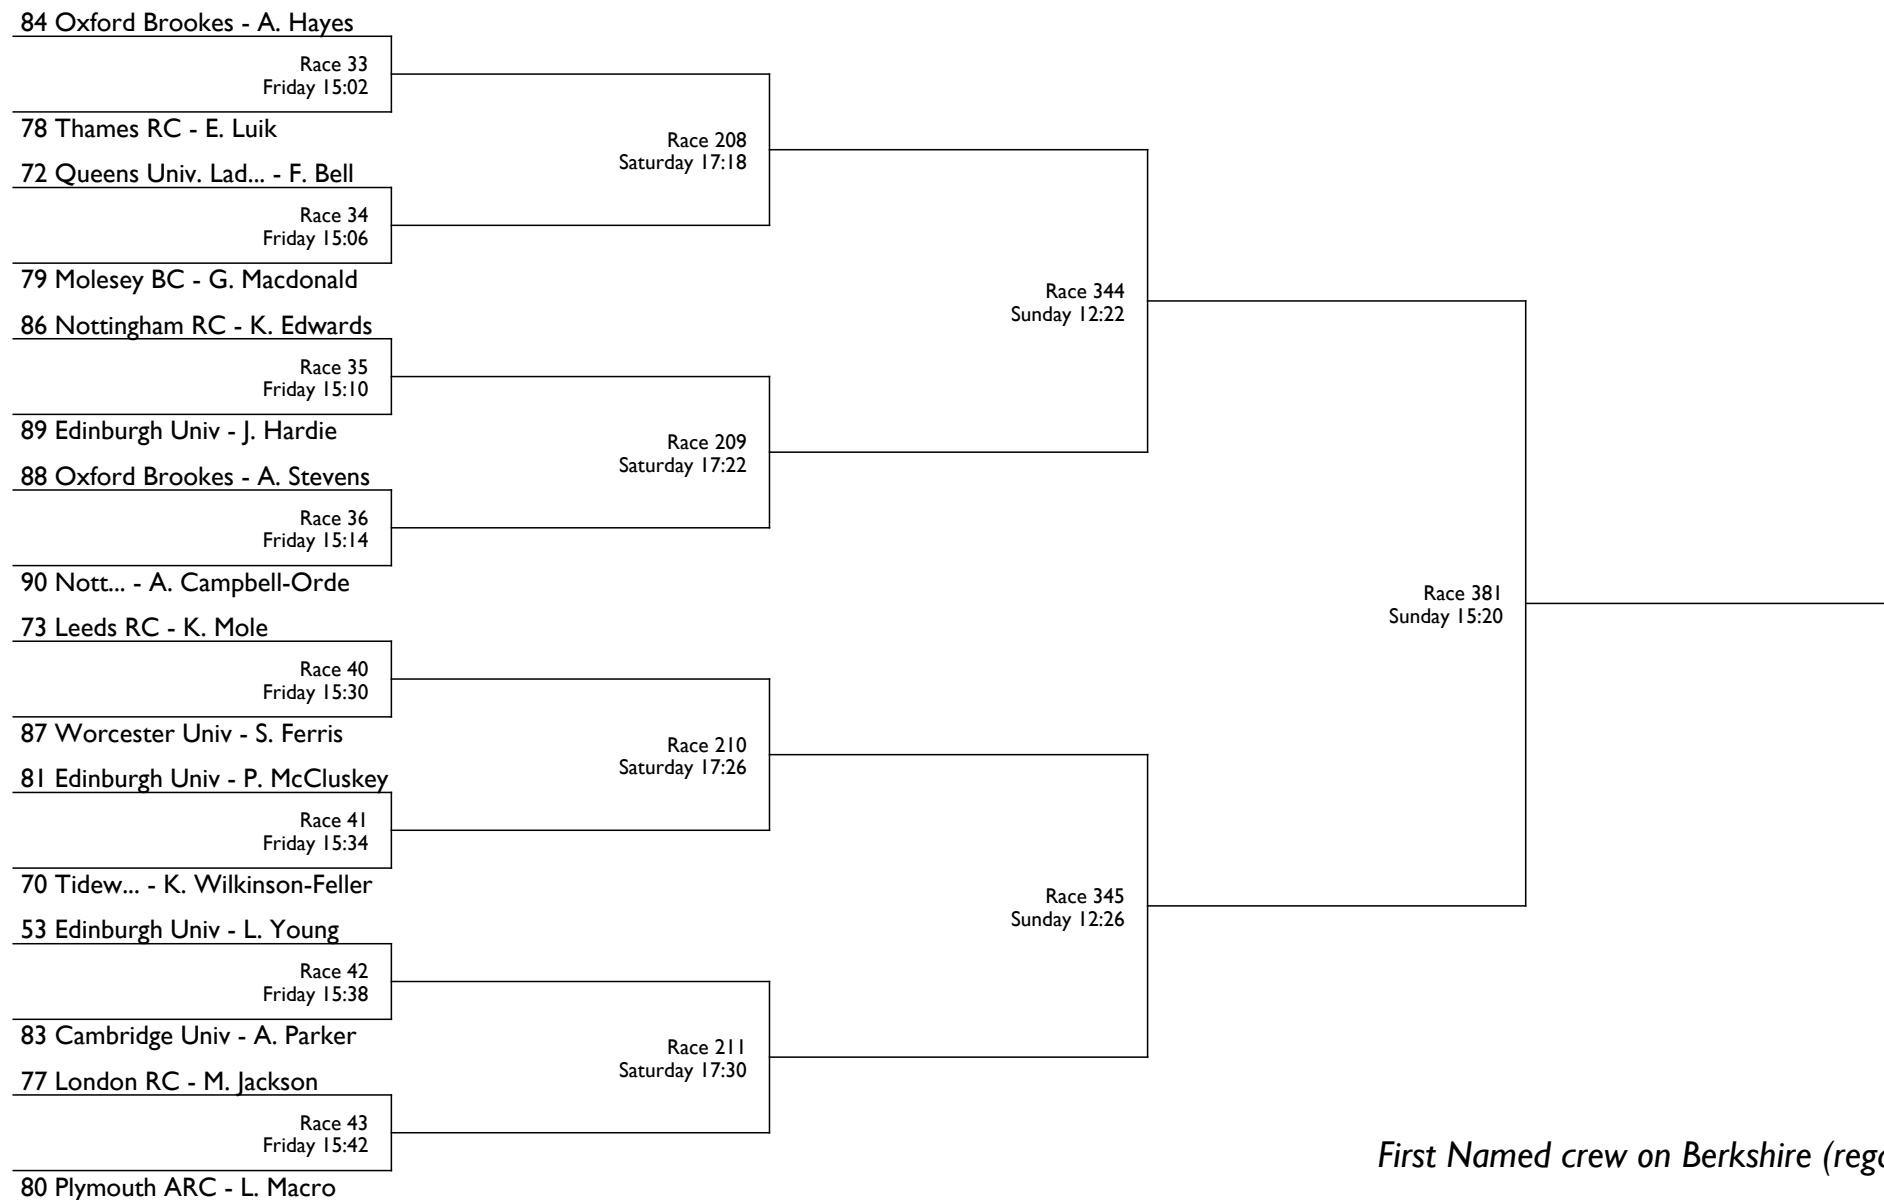

Henley Womens Regatta 2021

The George Innes Cup

C 1x | C 1x

First Named crew on Berkshire (regatta) station